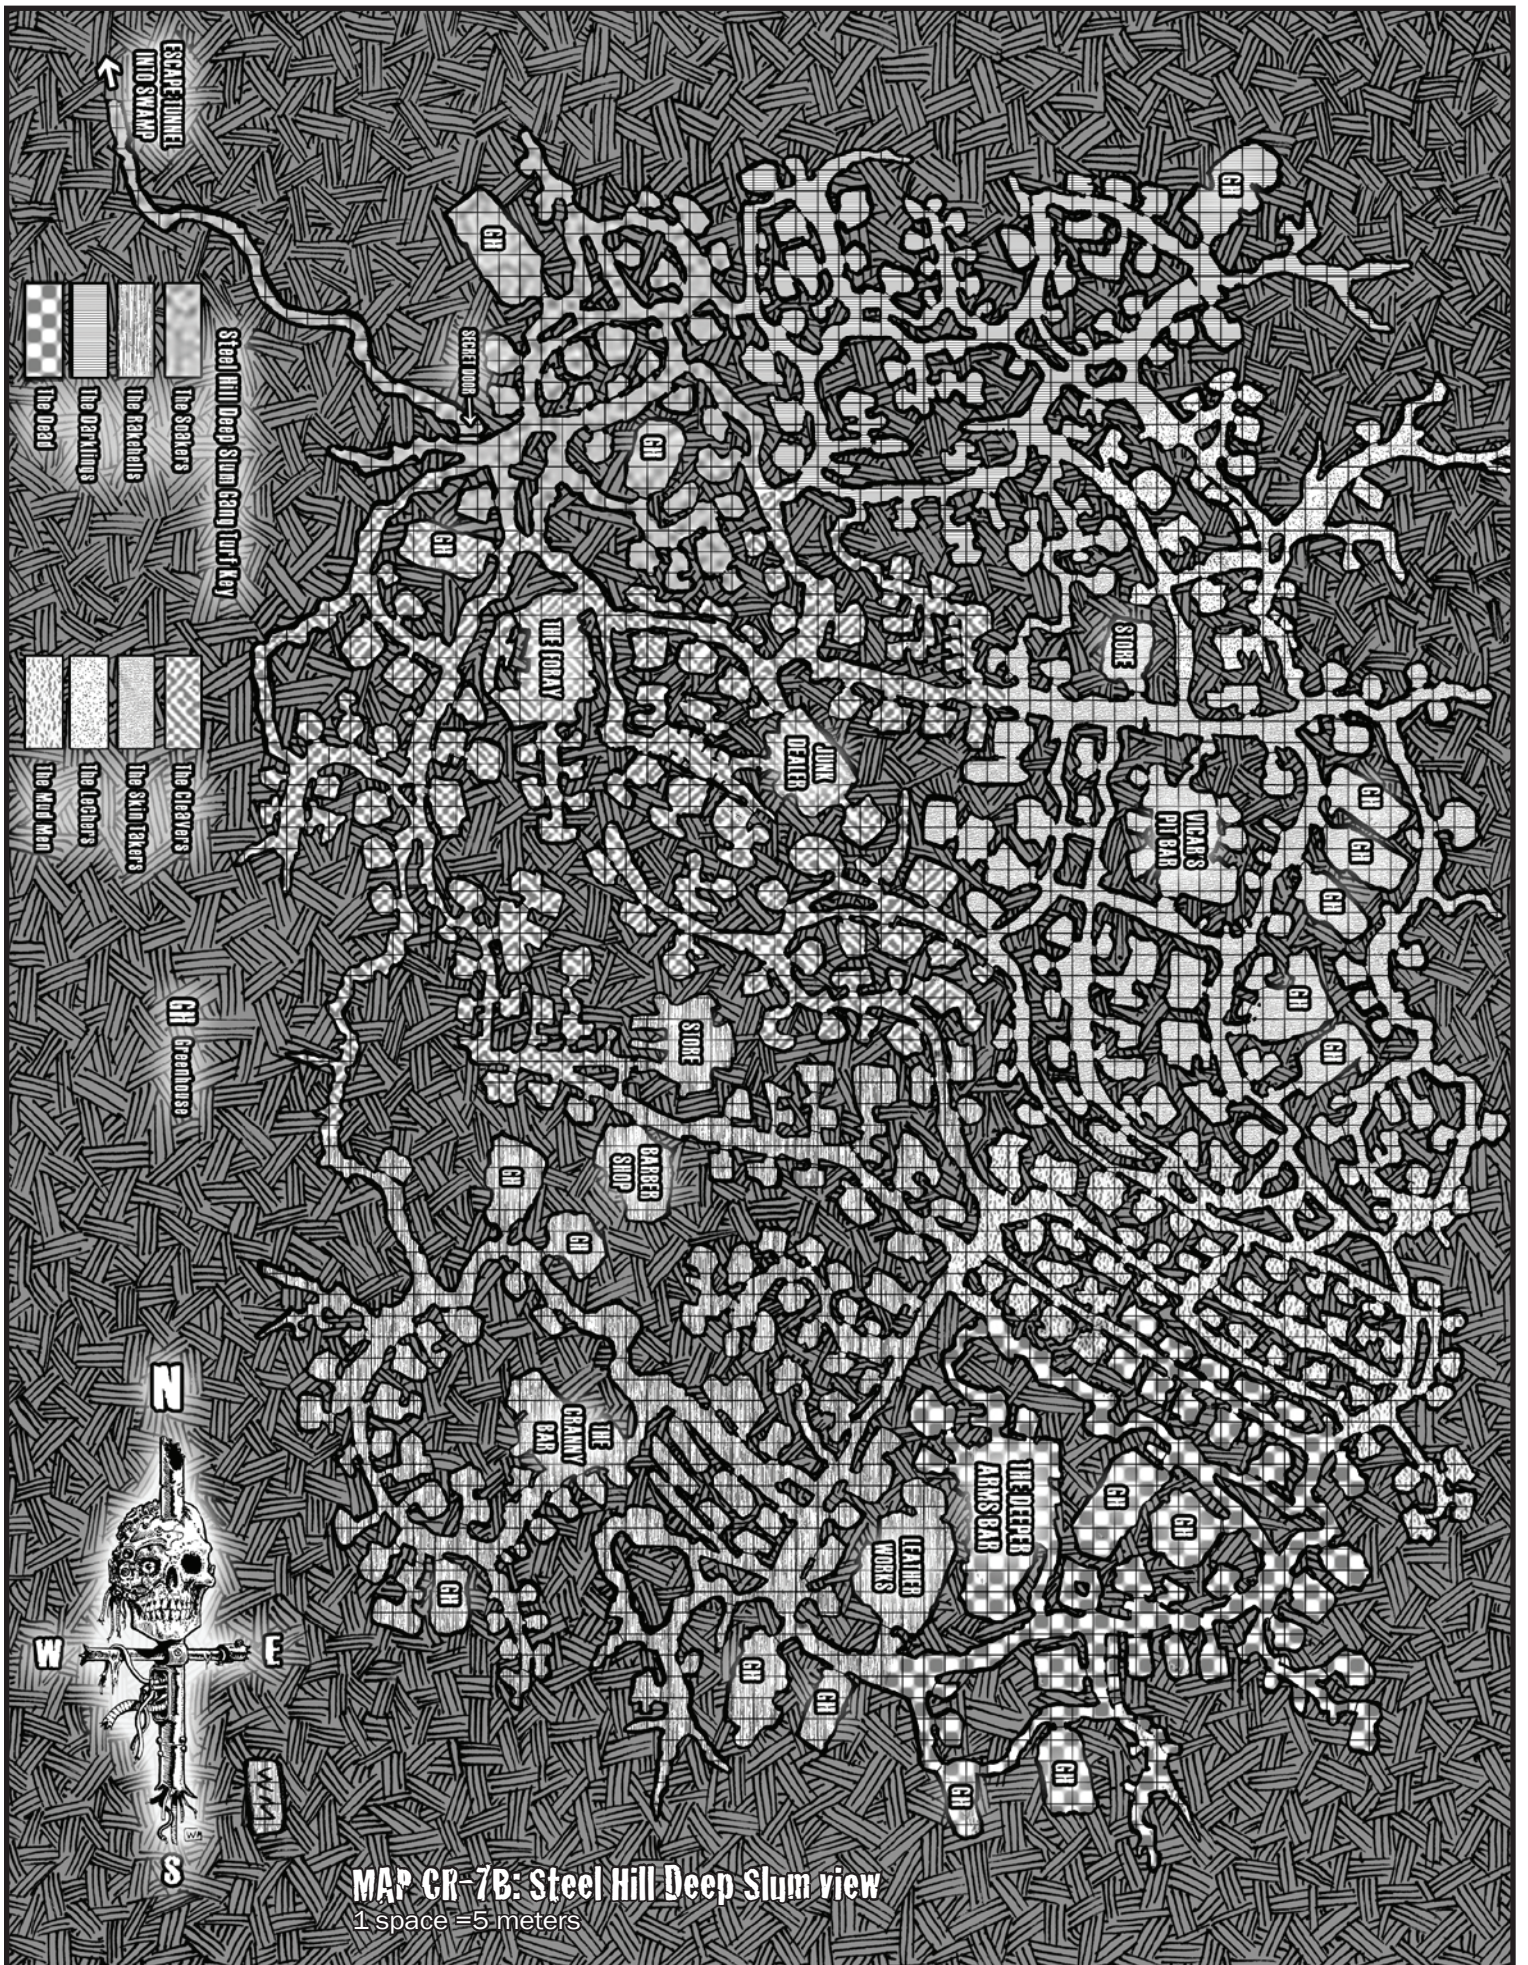

MAP CR-7A: Steel Hill street level view  
1 hex = 5 meters

ESCAPE TUNNEL  
INTO SWAMP

- The Seekers
- The Rascals
- The Darklings
- The Dead

Steel Hill Deep Slum Camp Work Key

- The Creators
- The Skin Takers
- The Leathers
- The Mad Men

GH Greenhouse

N

W

E

S

**MAP CR-7B: Steel Hill Deep Slum view**  
1 space = 5 meters

**Steel Hill**  
1 hex = 5 meters

River  
Bridge

Sorrow / E

Warehouse

Soggy Pablo's

Garrison

Greenhouse

Store

Shipyard

Costaville-on-the-Water

Gate Tower

Promise Bay

Sandbarra