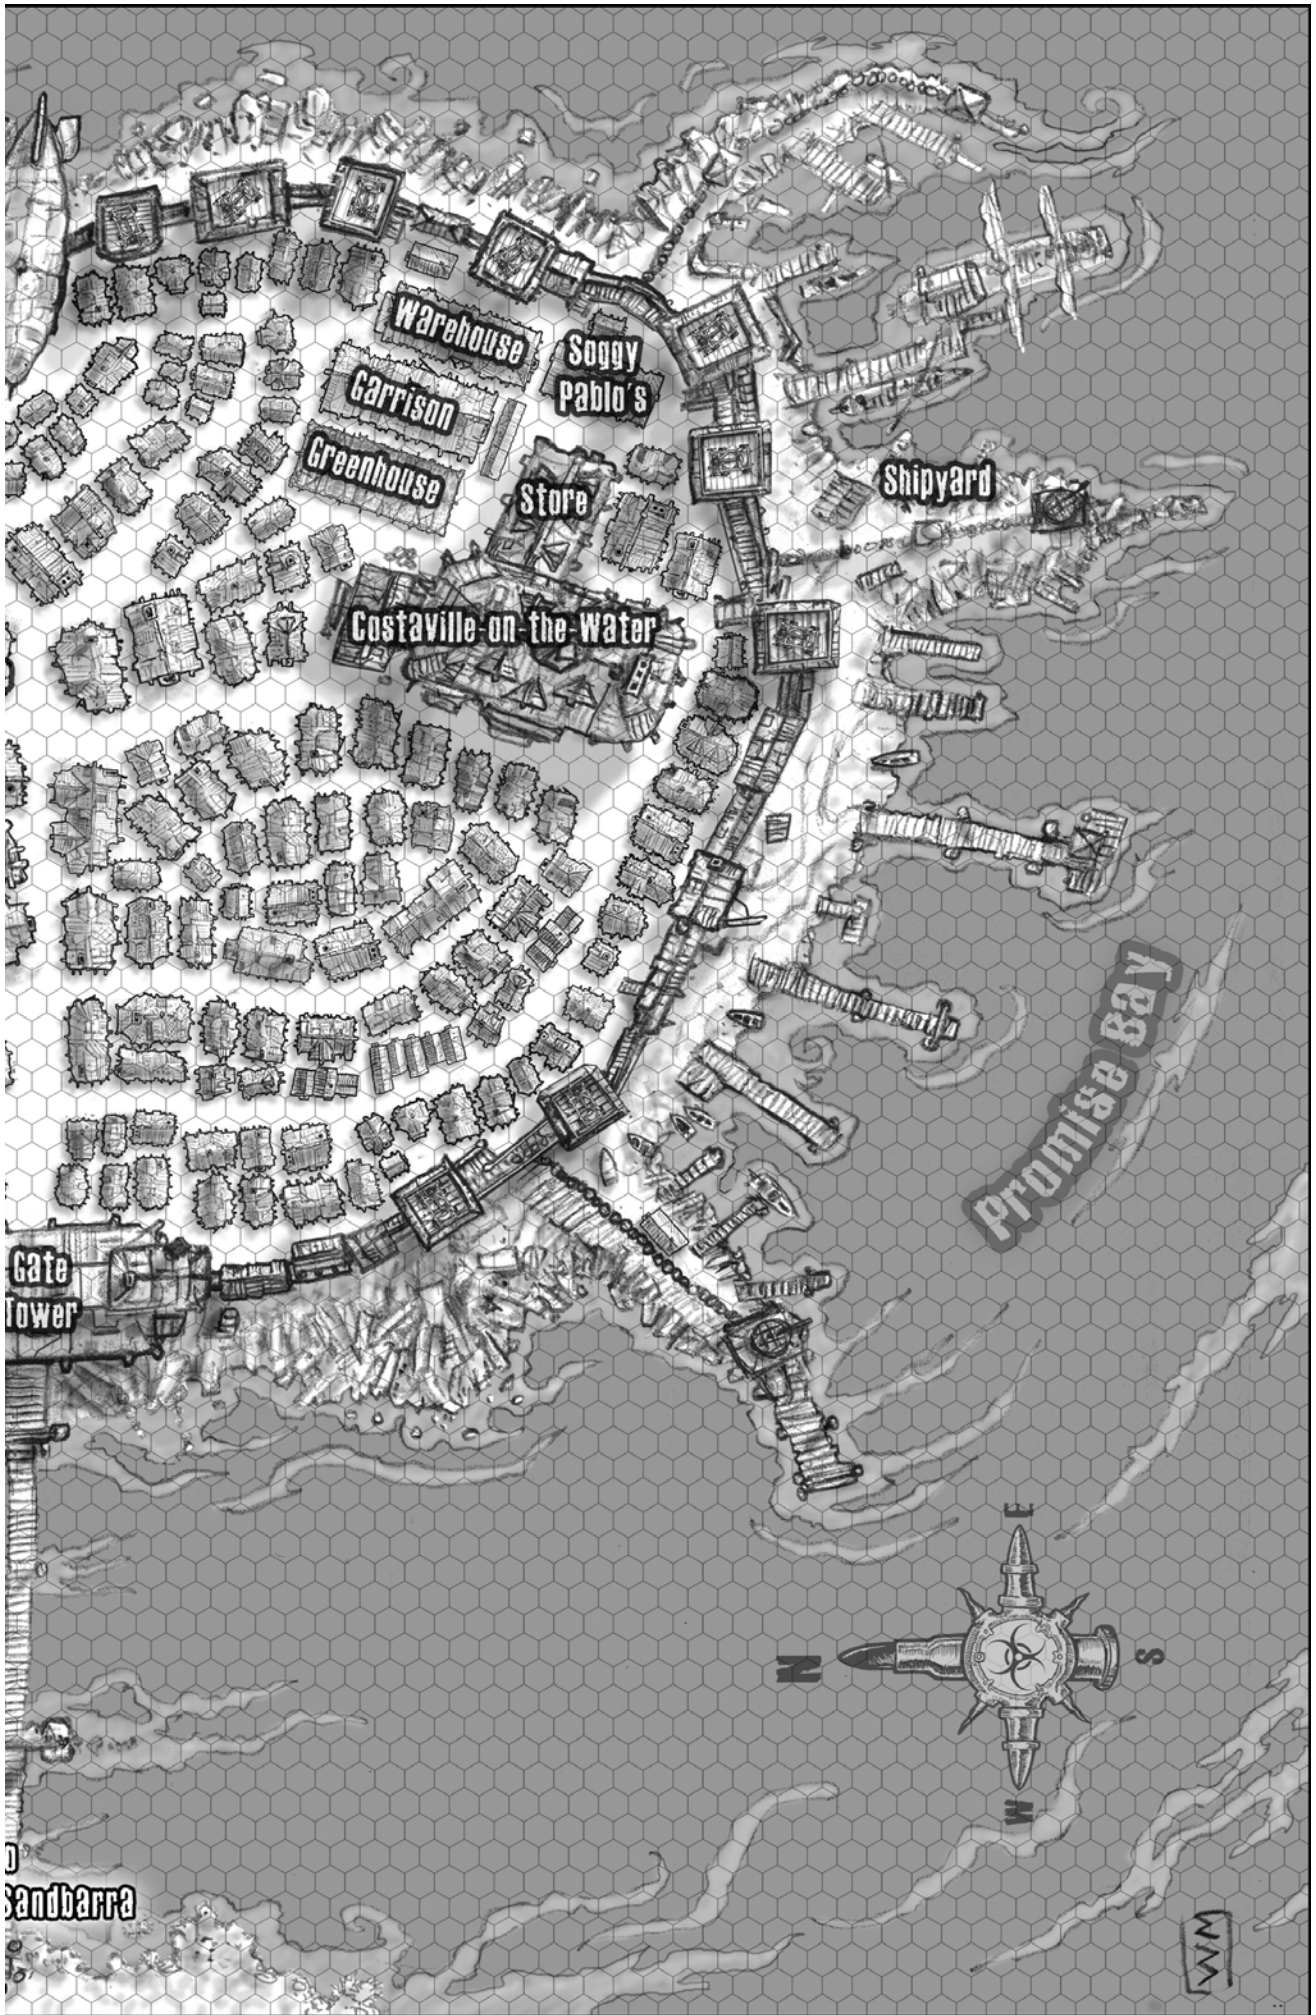

MAP CR-7A: Steel Hill street level view  
1 hex = 5 meters

ESCAPE TUNNEL  
INTO SWAMP

- The Seekers
- The Rascals
- The Darklings
- The Dead

Steel Hill Deep Slum Camp Work Key

- The Creators
- The Skin Takers
- The Leathers
- The Mad Men

GH Greenhouse

N

W

E

S

**MAP CR-7B: Steel Hill Deep Slum view**  
1 space = 5 meters

**Steel Hill**  
1 hex = 5 meters

River  
Bridge

Sorrow / E

Warehouse

Soggy Pablo's

Garrison

Greenhouse

Store

Shipyard

Costaville-on-the-Water

Gate Tower

Promise Bay

Sandbarra