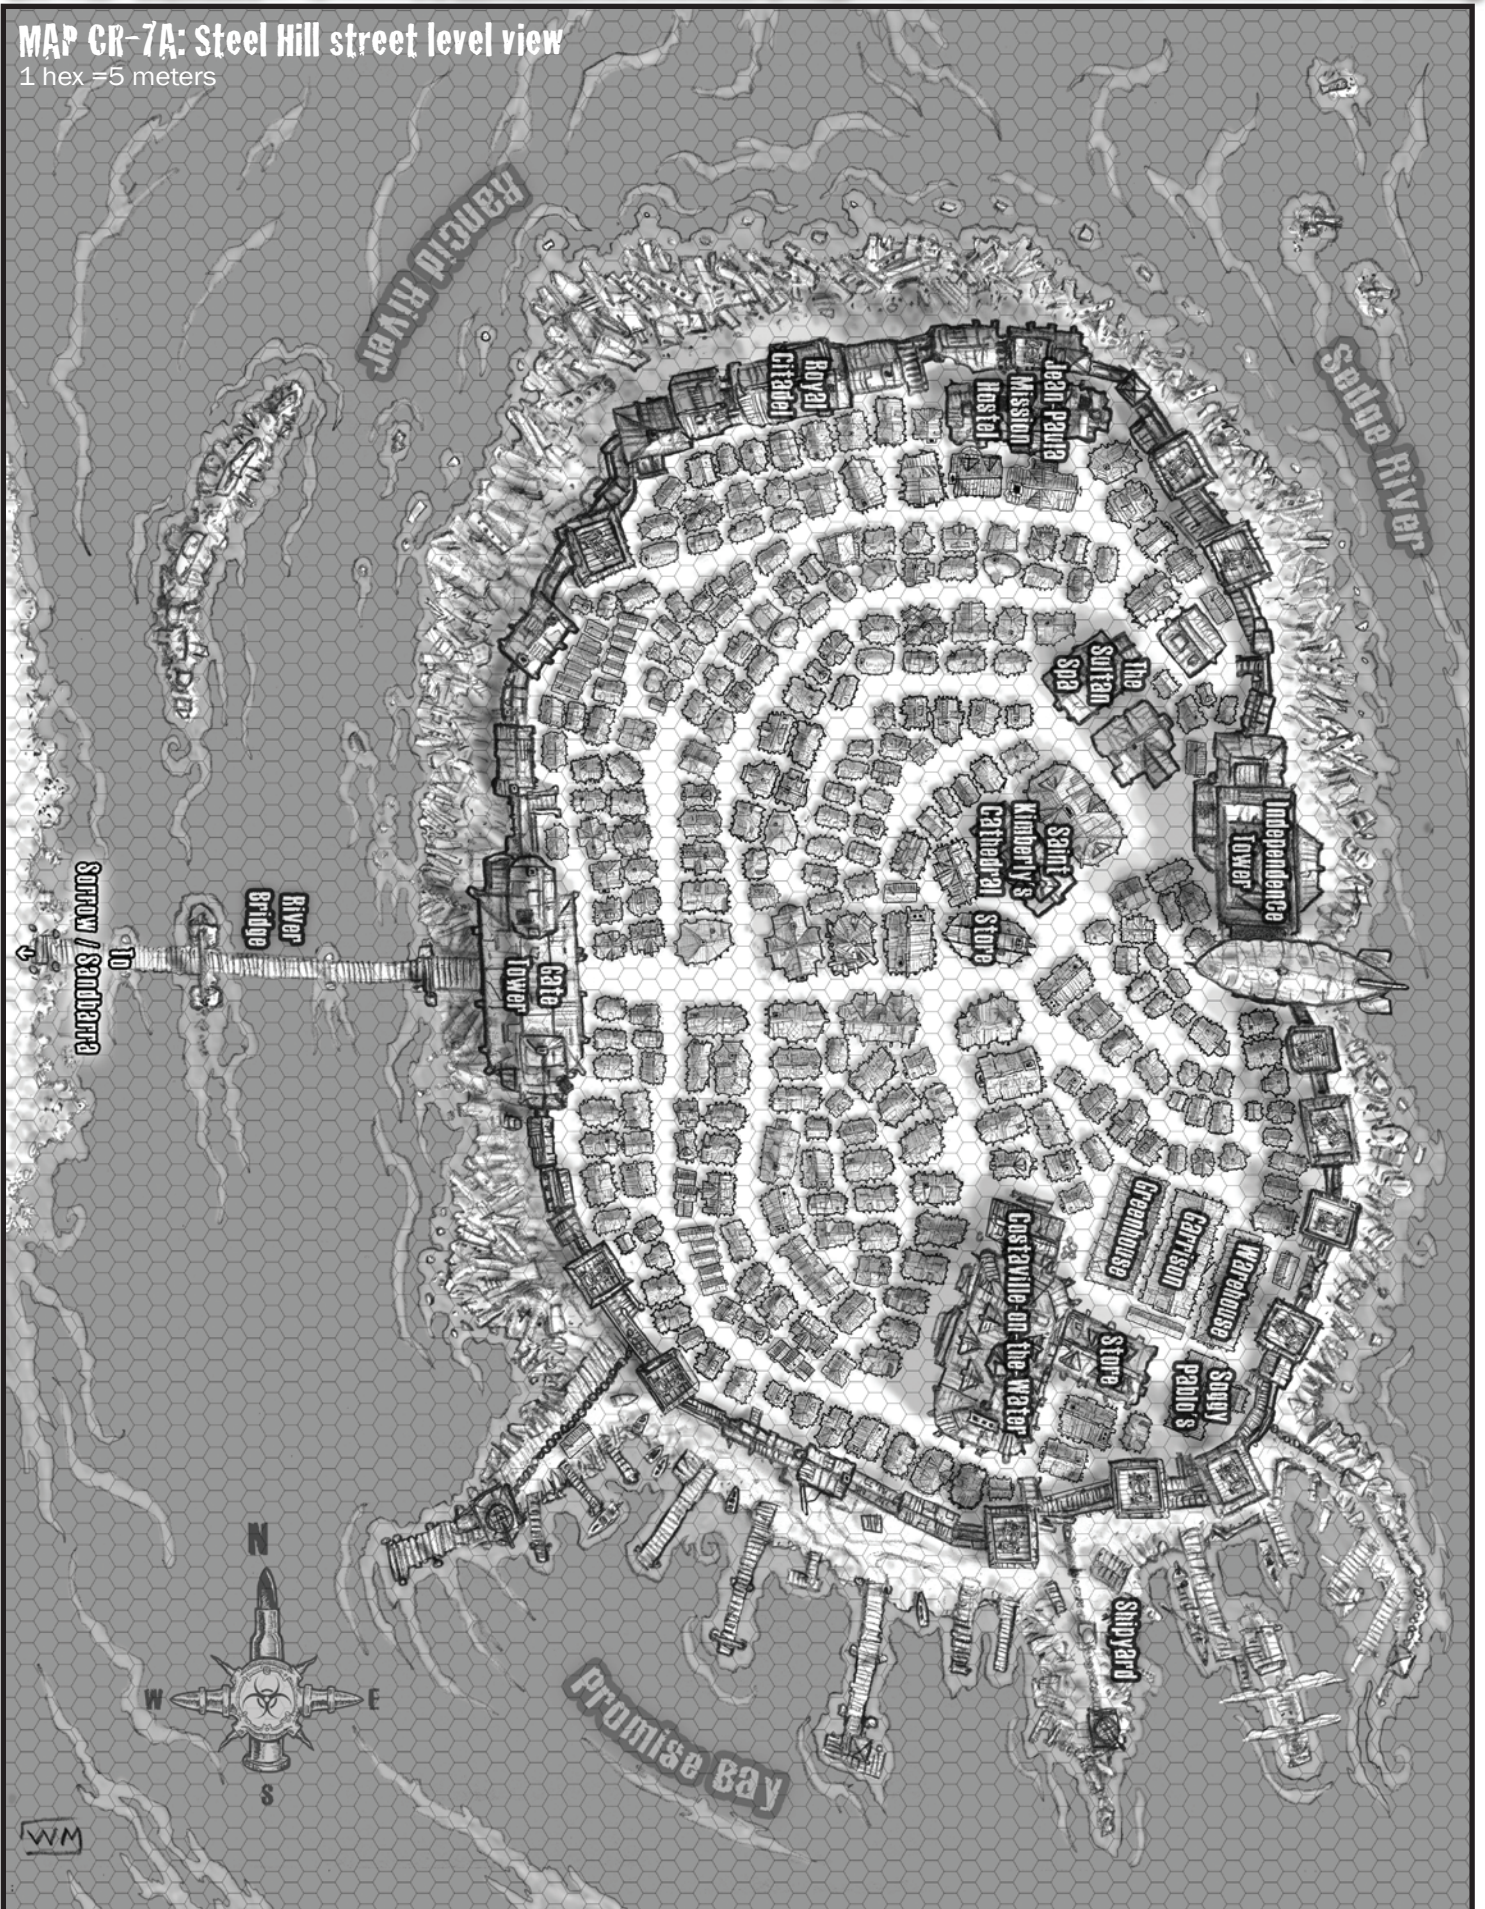

MAP CR-7A: Steel Hill street level view  
1 hex = 5 meters

ESCAPE TUNNEL  
INTO SWAMP

- The Seekers
- The Rascals
- The Darklings
- The Dead

Steel Hill Deep Slum Camp Work Key

- The Creators
- The Skin Takers
- The Leathers
- The Mad Men

GH Greenhouse

N

W

E

S

**MAP CR-7B: Steel Hill Deep Slum view**  
1 space = 5 meters

**Steel Hill**  
1 hex = 5 meters

River  
Bridge

Sorrow / E

Warehouse

Soggy Pablo's

Garrison

Greenhouse

Store

Shipyard

Costaville-on-the-Water

Gate Tower

Promise Bay

Sandbarra