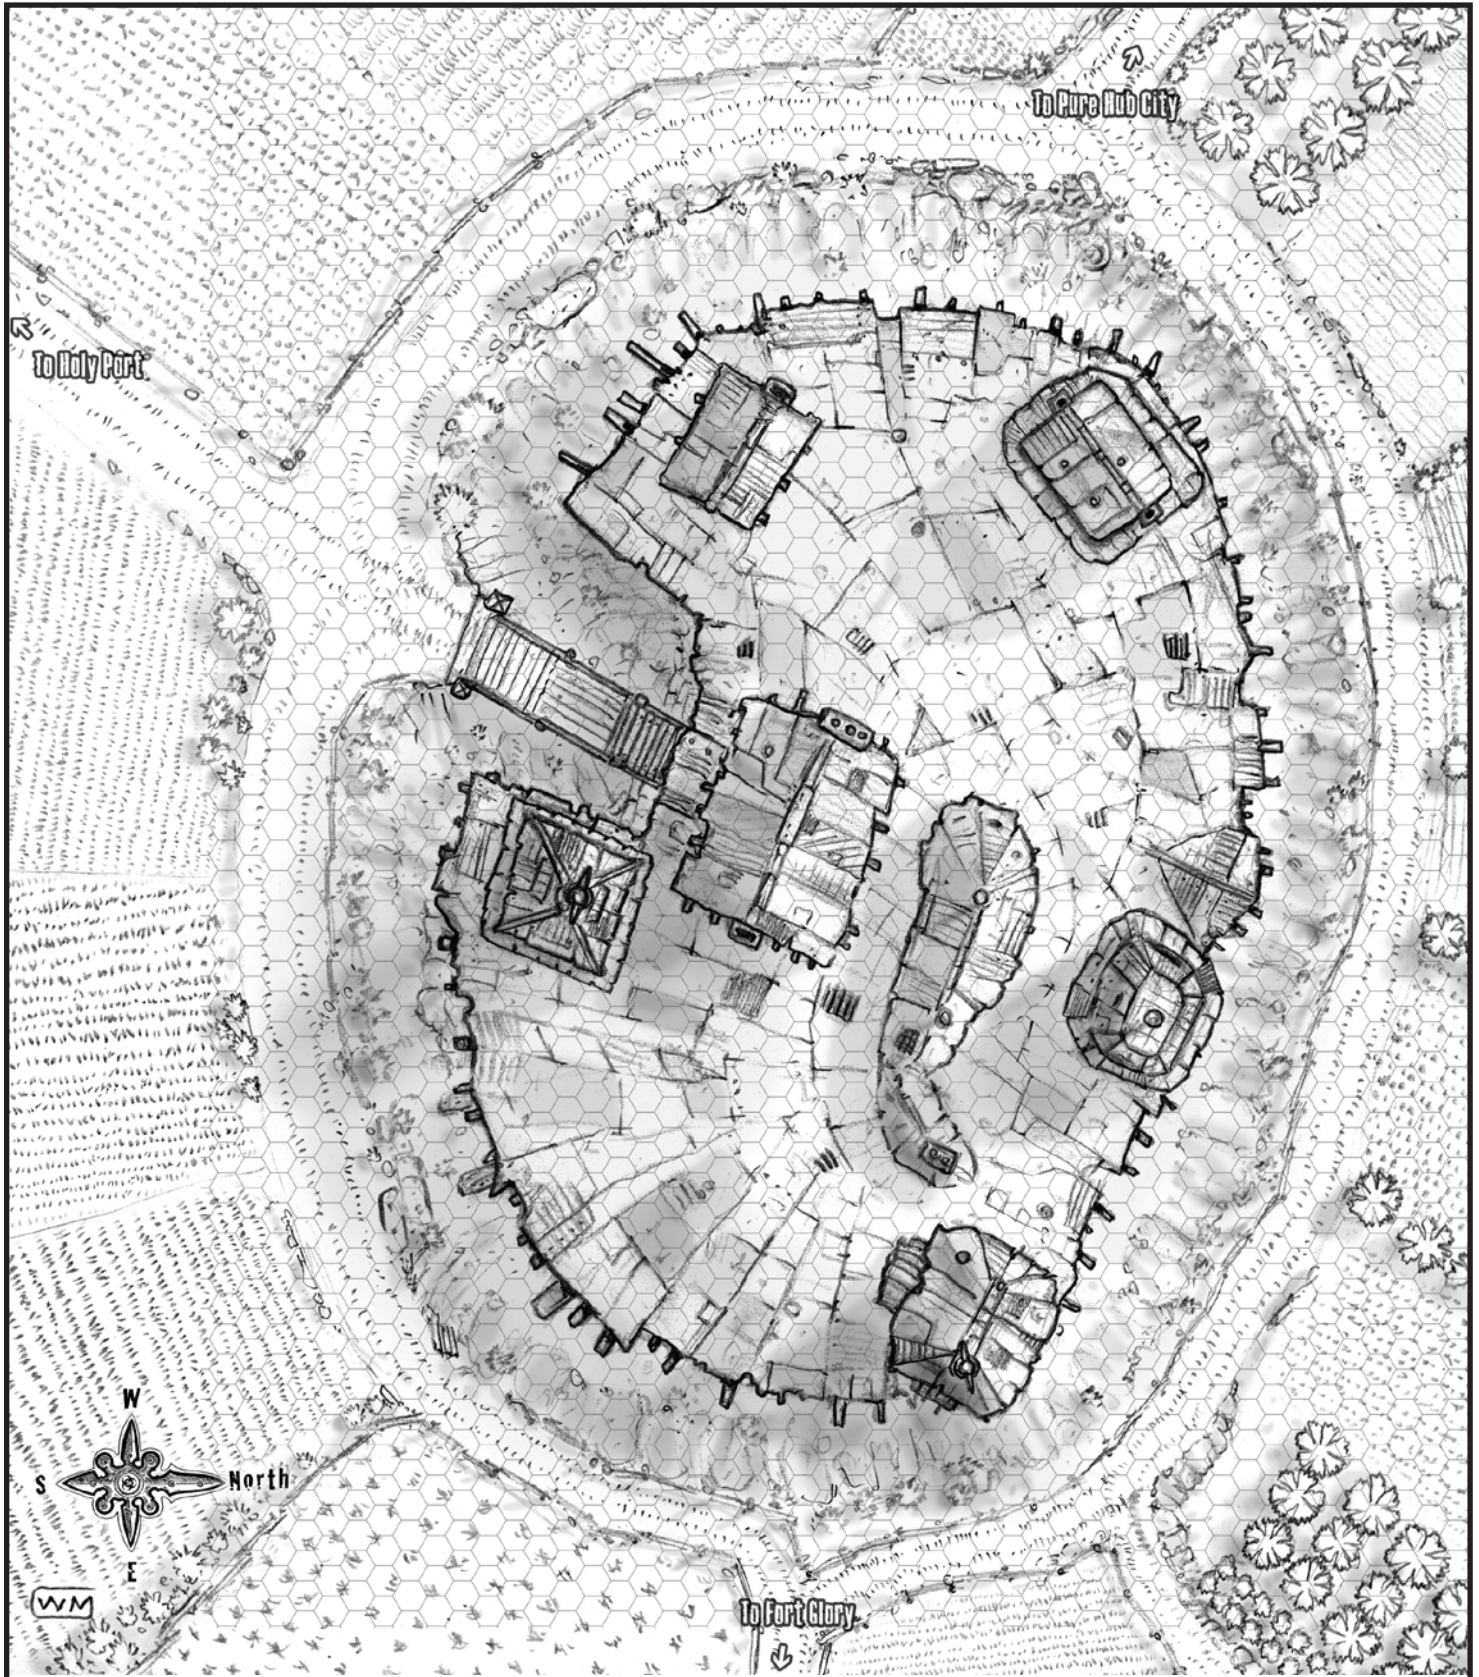

## MAP CR-26: Hermitage

1 hex = 3 meters

# MAP CR-26: Hermitage Interior

1 hex = 3 meters