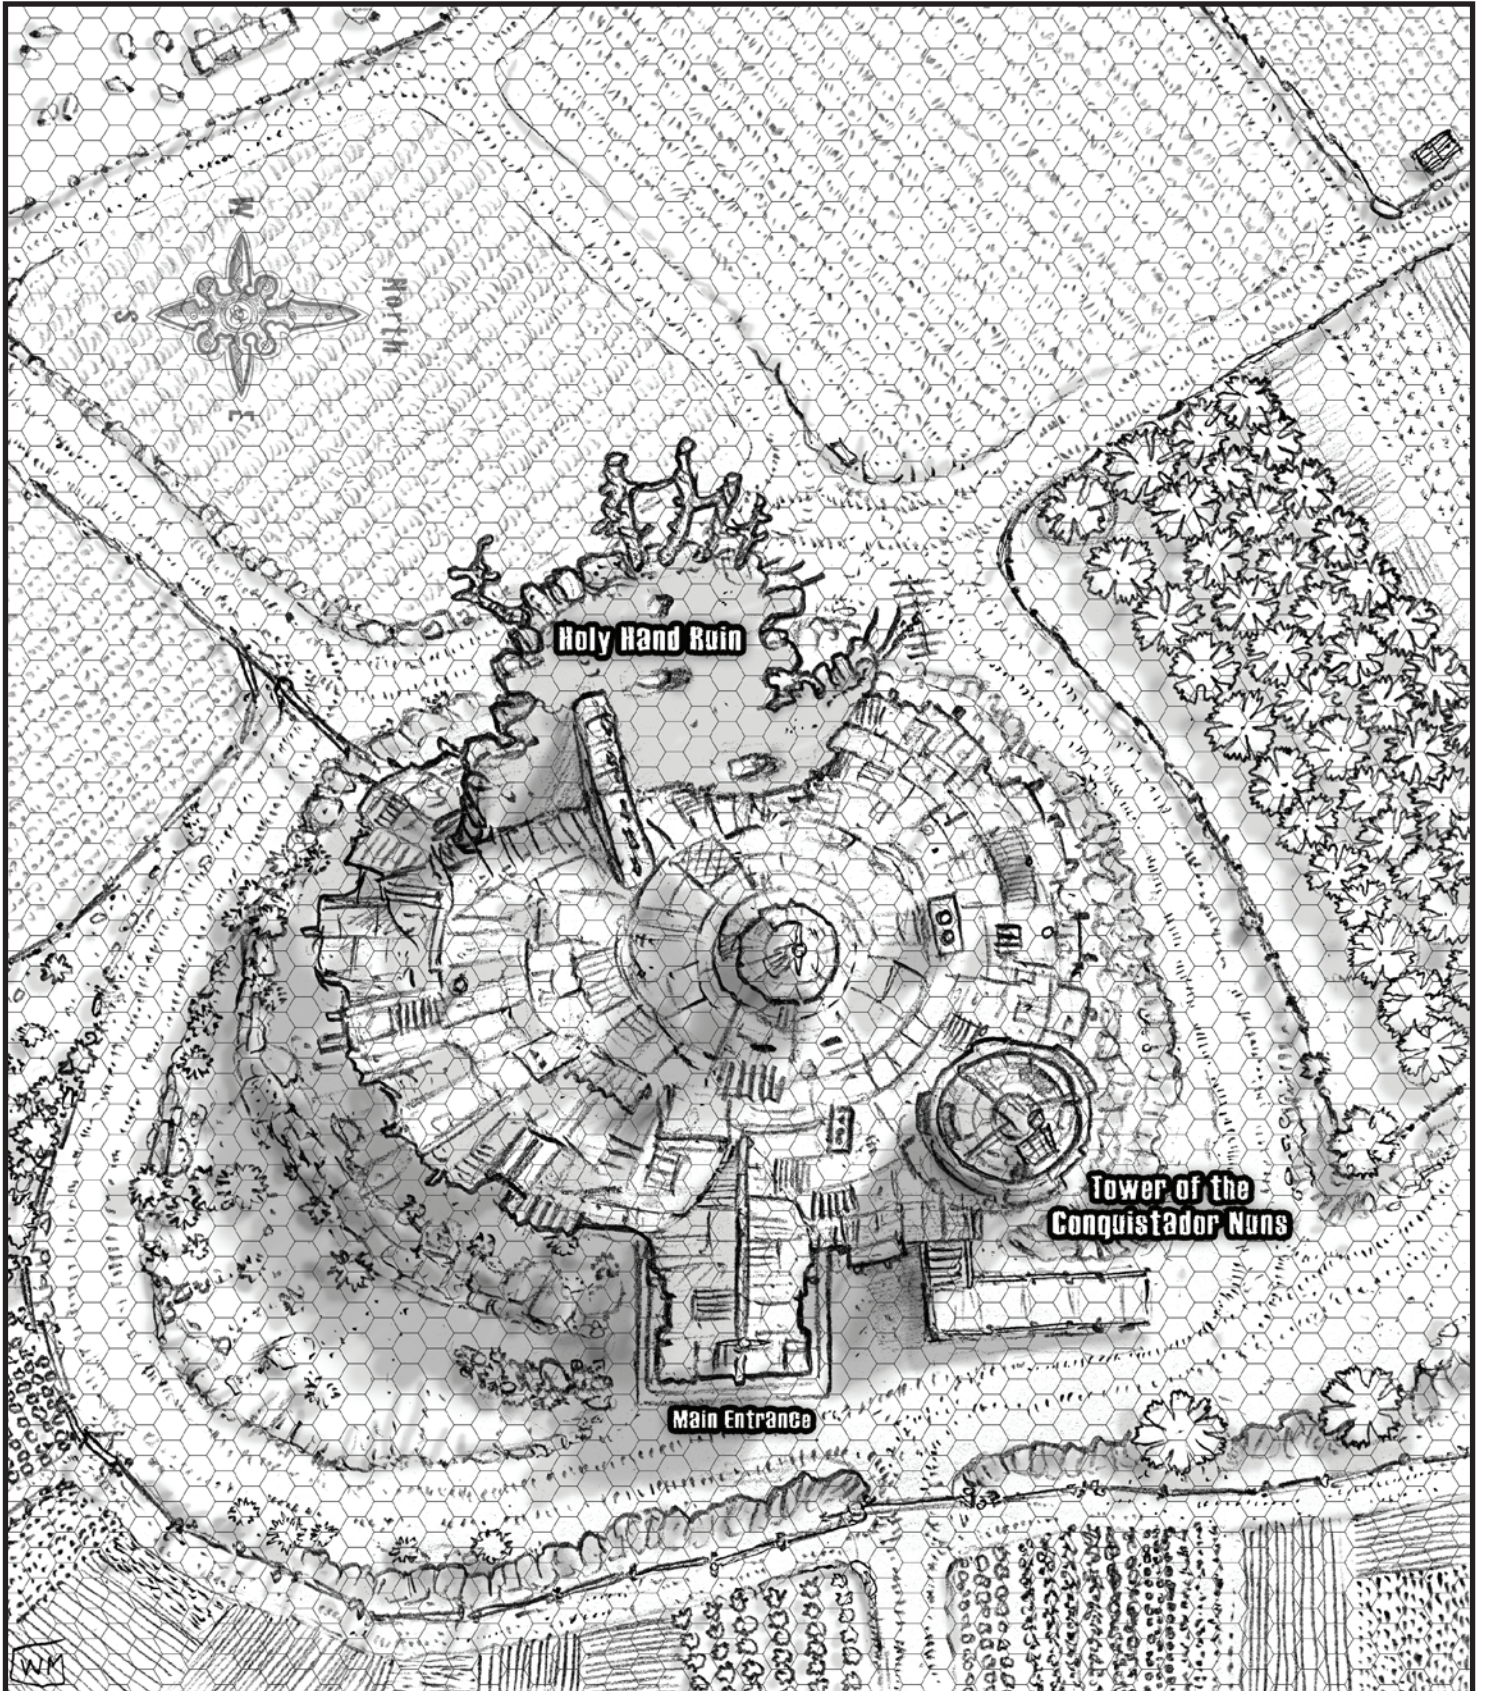

MAP CR-25A: The Convent

1 hex = 3 meters

1 space = 3 meters