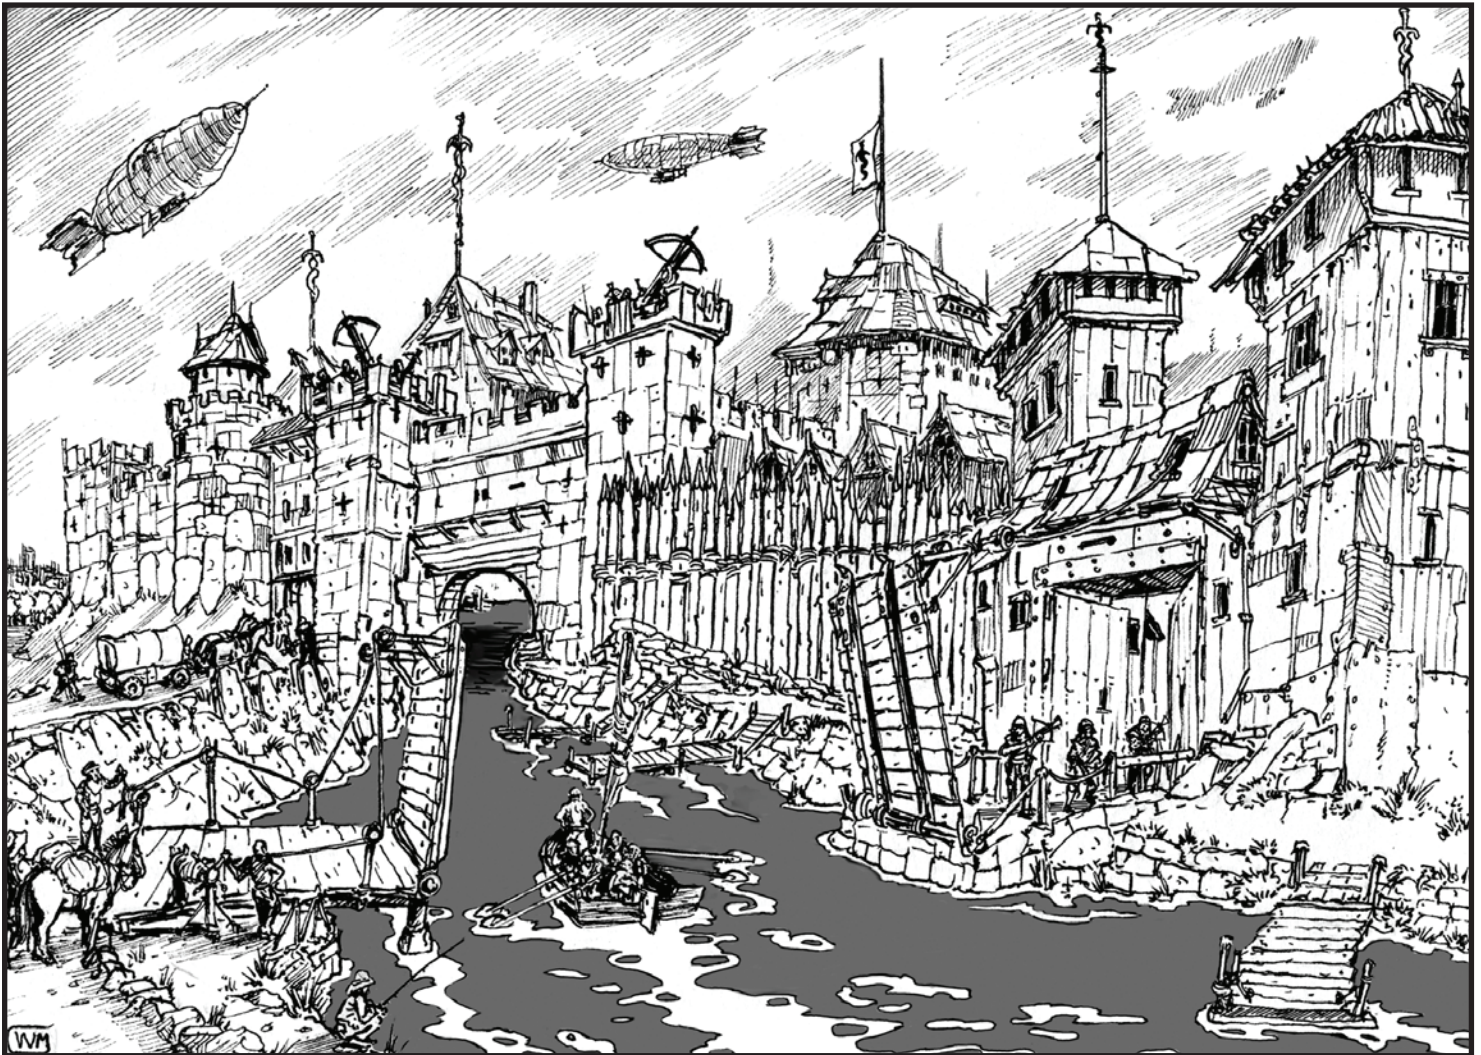

Pure Hub City

MAP CR-23: Pure Hub City key

- | | | |
|------------------------------|-----------------------------|----------------------------|
| G Guard Tower (total 14) | 15 Holy Botanical Gardens | 31 Quayside Checkpoint |
| WT Watch Tower (total 26) | 16 Imperial Prison | 32 Curt's Landing |
| 1 Imperial Airship Core Base | 17 Imperial Courthouse | 33 Roadside Checkpoint |
| 2 North Gate Keep | 18 Imperial Cavalry Plaza | 34 Riverwalk Bridge |
| 3 Vicarhold | 19 Purification Rotunda | 35 Public Free Market |
| 4 Arch Fort | 20 Pavilion of Sanctity | 36 Tomb of the Martyrs |
| 5 East Buttress | 21 Congregational Hall | 37 Imperial Records Office |
| 6 Fort Devotion | 22 Basilica Puritussa | 38 Mausoleum of the Vicars |
| 7 Expansion Planning Office | 23 Plaza of the Chosen | 39 Chapel of St. Ronald |
| 8 Villa De Virtuous | 24 Ventura bridge | 40 Guntower Prime |
| 9 River Watch | 25 Gallery of Divine | 41 Shrine of the Unfiled |
| 10 Entry Plaza | Perfection | 42 Church of Purgation |
| 11 Riverside Merchants | 26 Hearthstone House | 43 Sarcophagi of the |
| Exchange | 27 Herman's True Labor Inn | Foundlings |
| 12 South Gun Tower | 28 O'Donald's Inn & Stable | 44 Ship Builder's Guild |
| 13 Cathedral of Purity | 29 Worker's Association Pub | 45 Cloister of the Needful |
| 14 Imperial Legion Grounds | 30 Settler's Welcome Bridge | |