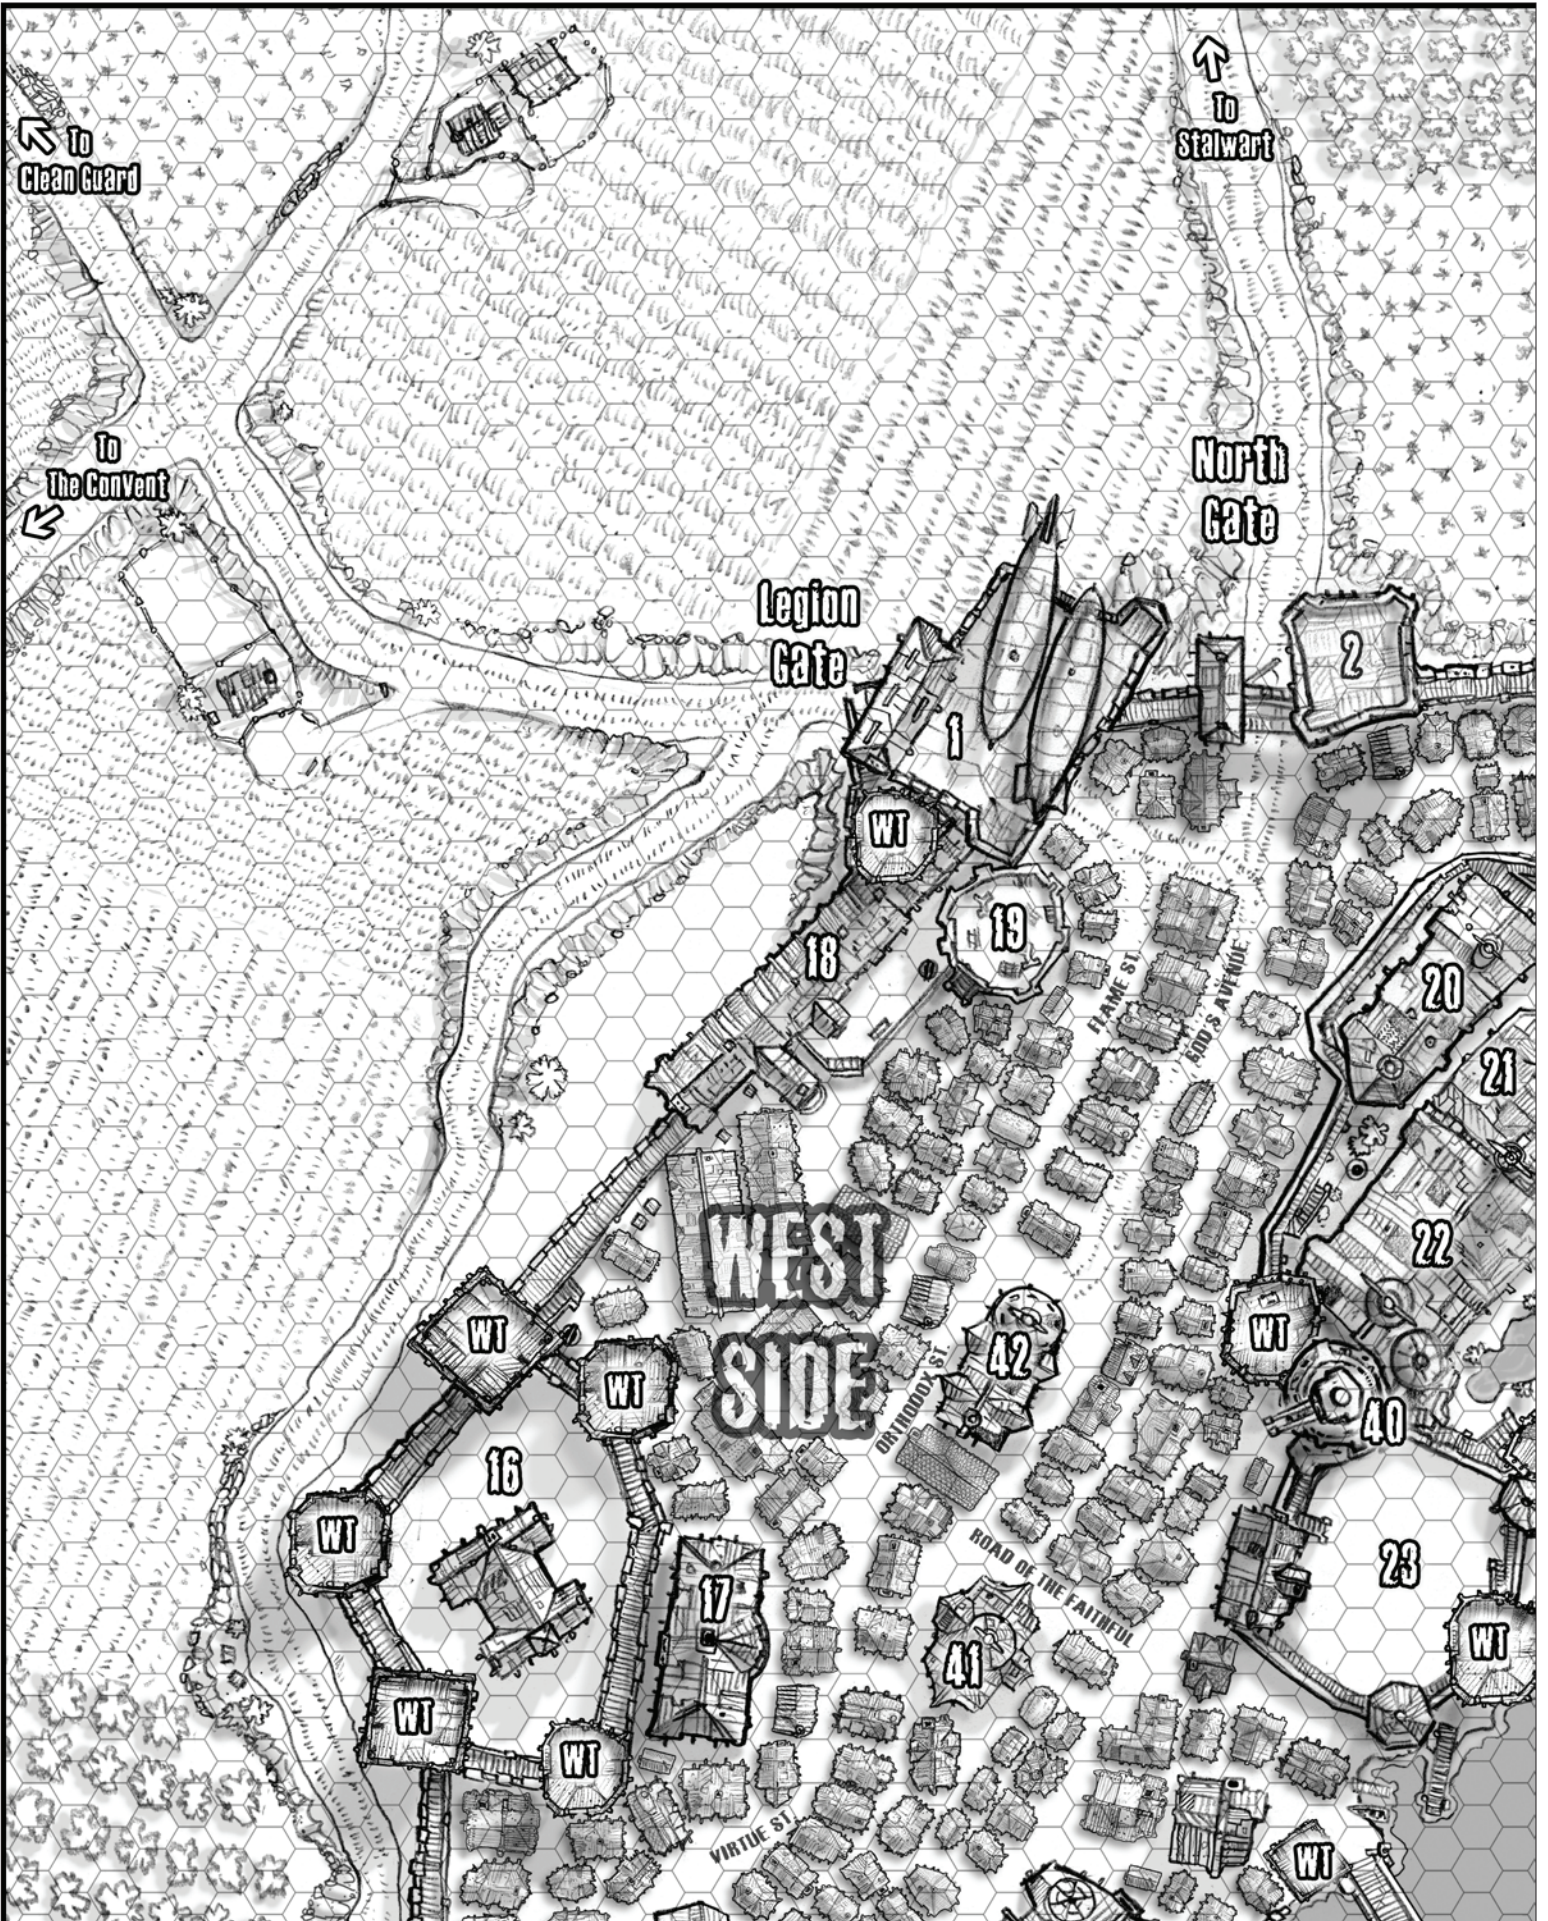

Pure Hub City

MAP CR-23: Pure Hub City key

- | | | |
|------------------------------|-----------------------------|----------------------------|
| G Guard Tower (total 14) | 15 Holy Botanical Gardens | 31 Quayside Checkpoint |
| WT Watch Tower (total 26) | 16 Imperial Prison | 32 Curt's Landing |
| 1 Imperial Airship Core Base | 17 Imperial Courthouse | 33 Roadside Checkpoint |
| 2 North Gate Keep | 18 Imperial Cavalry Plaza | 34 Riverwalk Bridge |
| 3 Vicarhold | 19 Purification Rotunda | 35 Public Free Market |
| 4 Arch Fort | 20 Pavilion of Sanctity | 36 Tomb of the Martyrs |
| 5 East Buttress | 21 Congregational Hall | 37 Imperial Records Office |
| 6 Fort Devotion | 22 Basilica Puritussa | 38 Mausoleum of the Vicars |
| 7 Expansion Planning Office | 23 Plaza of the Chosen | 39 Chapel of St. Ronald |
| 8 Villa De Virtuous | 24 Ventura bridge | 40 Guntower Prime |
| 9 River Watch | 25 Gallery of Divine | 41 Shrine of the Unfiled |
| 10 Entry Plaza | Perfection | 42 Church of Purgation |
| 11 Riverside Merchants | 26 Hearthstone House | 43 Sarcophagi of the |
| Exchange | 27 Herman's True Labor Inn | Foundlings |
| 12 South Gun Tower | 28 O'Donald's Inn & Stable | 44 Ship Builder's Guild |
| 13 Cathedral of Purity | 29 Worker's Association Pub | 45 Cloister of the Needful |
| 14 Imperial Legion Grounds | 30 Settler's Welcome Bridge | |