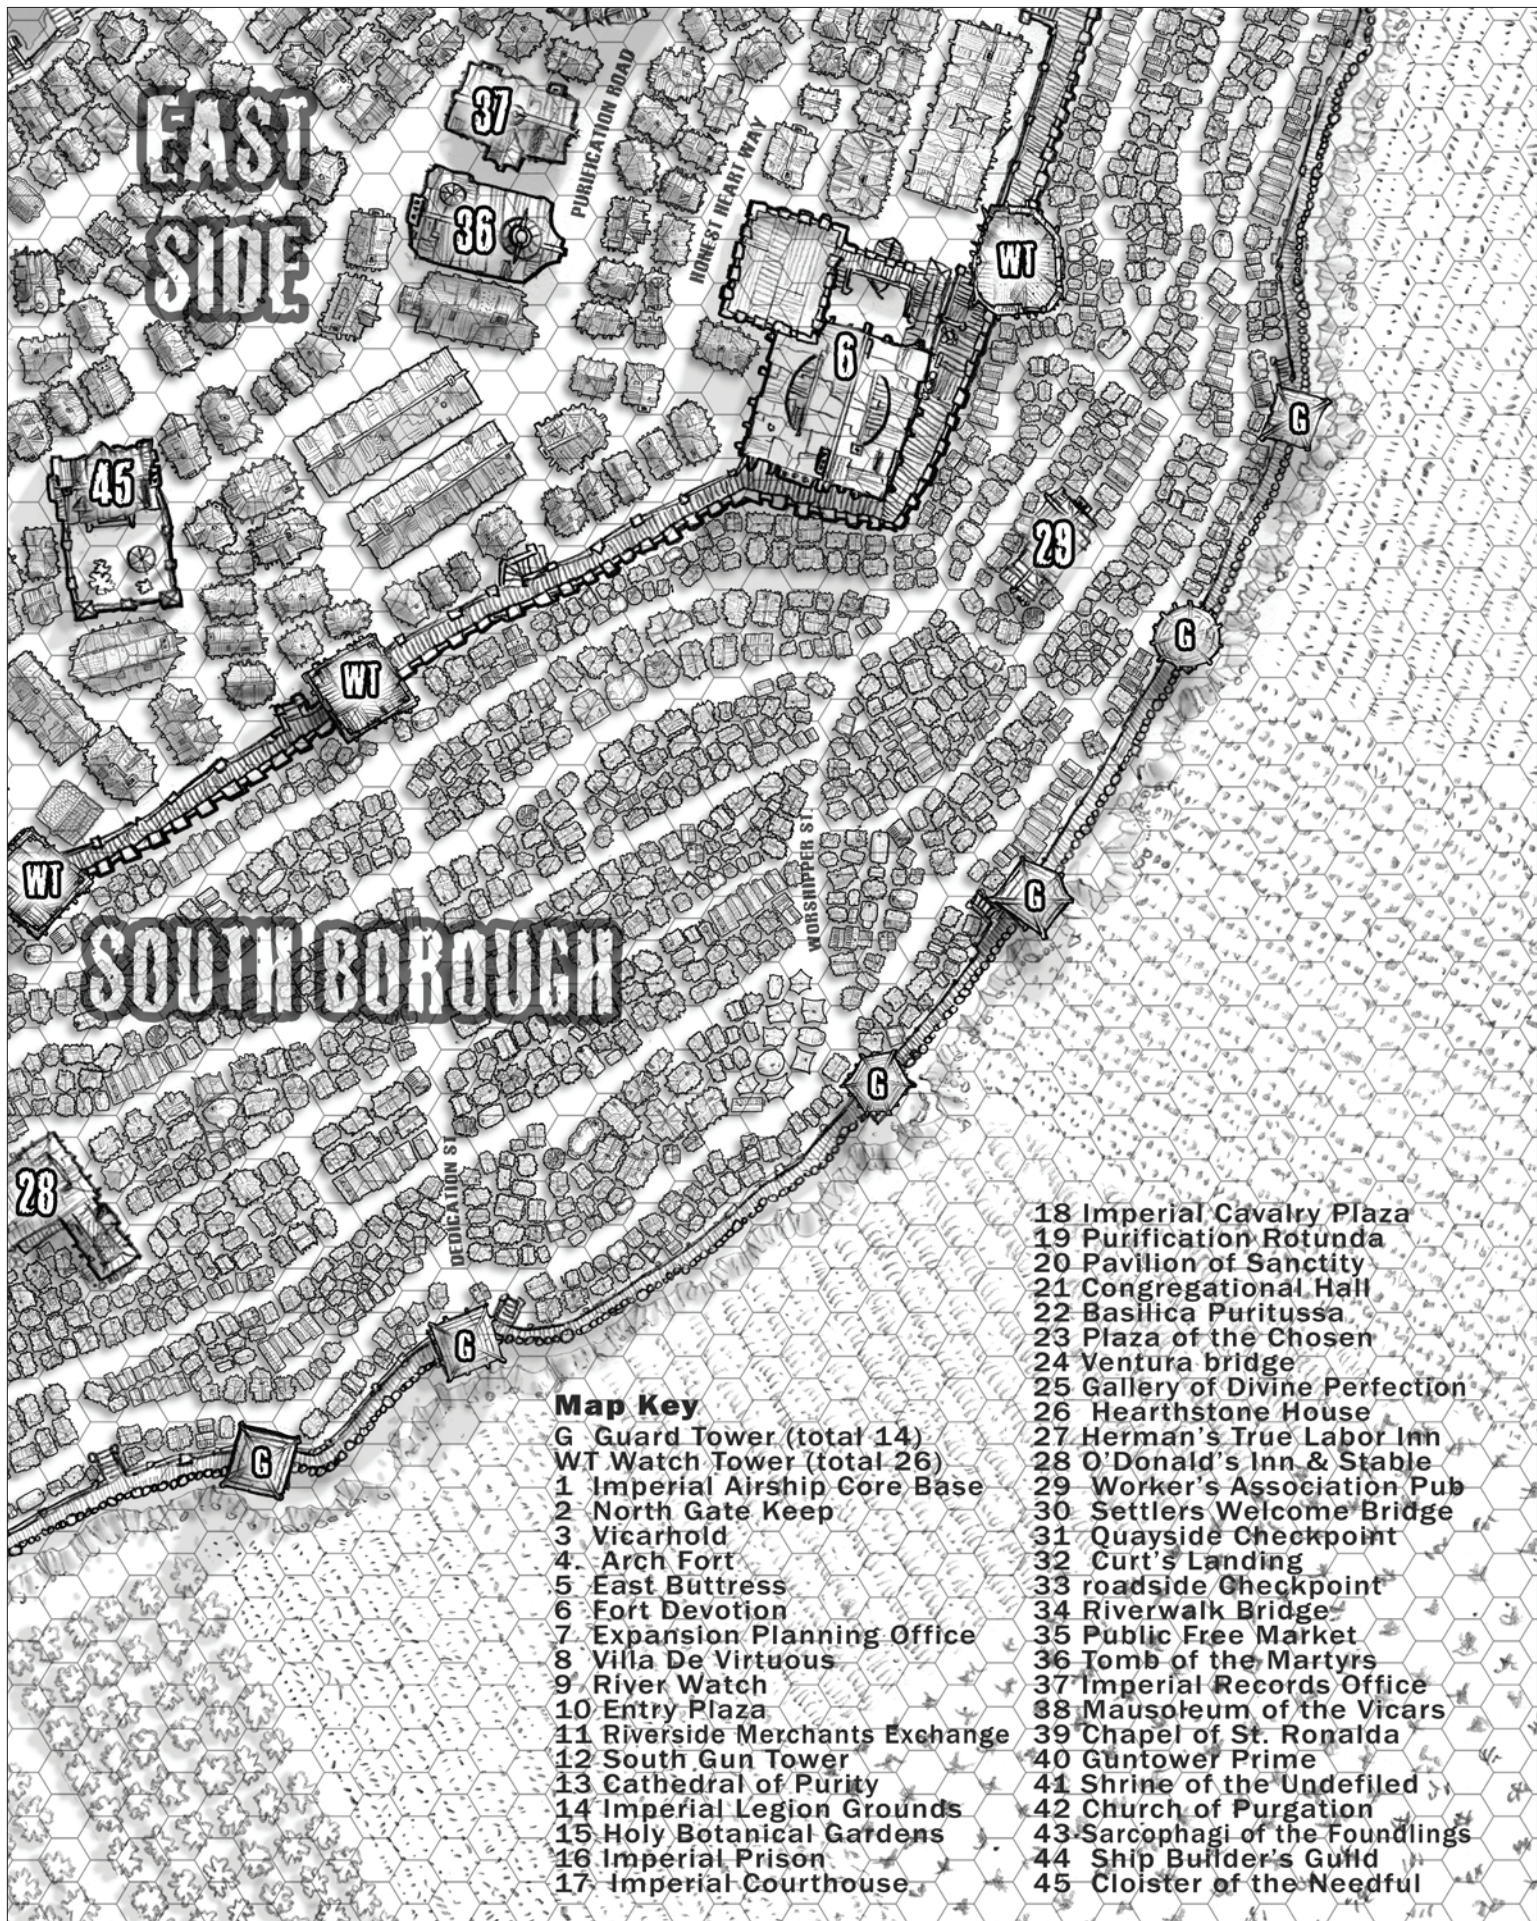

Map Key

- G Guard Tower (total 14)
- WT Watch Tower (total 26)
- 1 Imperial Airship Core Base
- 2 North Gate Keep
- 3 Vicarhold
- 4 Arch Fort
- 5 East Buttress
- 6 Fort Devotion
- 7 Expansion Planning Office
- 8 Villa De Virtuous
- 9 River Watch
- 10 Entry Plaza
- 11 Riverside Merchants Exchange
- 12 South Gun Tower
- 13 Cathedral of Purity
- 14 Imperial Legion Grounds
- 15 Holy Botanical Gardens
- 16 Imperial Prison
- 17 Imperial Courthouse
- 18 Imperial Cavalry Plaza
- 19 Purification Rotunda
- 20 Pavilion of Sanctity
- 21 Congregational Hall
- 22 Basilica Puritussa
- 23 Plaza of the Chosen
- 24 Ventura bridge
- 25 Gallery of Divine Perfection
- 26 Hearthstone House
- 27 Herman's True Labor Inn
- 28 O'Donald's Inn & Stable
- 29 Worker's Association Pub
- 30 Settlers Welcome Bridge
- 31 Quayside Checkpoint
- 32 Curt's Landing
- 33 roadside Checkpoint
- 34 Riverwalk Bridge
- 35 Public Free Market
- 36 Tomb of the Martyrs
- 37 Imperial Records Office
- 38 Mausoleum of the Vicars
- 39 Chapel of St. Ronalda
- 40 Guntower Prime
- 41 Shrine of the Undefined
- 42 Church of Purgation
- 43 Sarcophagi of the Foundlings
- 44 Ship Builder's Guild
- 45 Cloister of the Needful