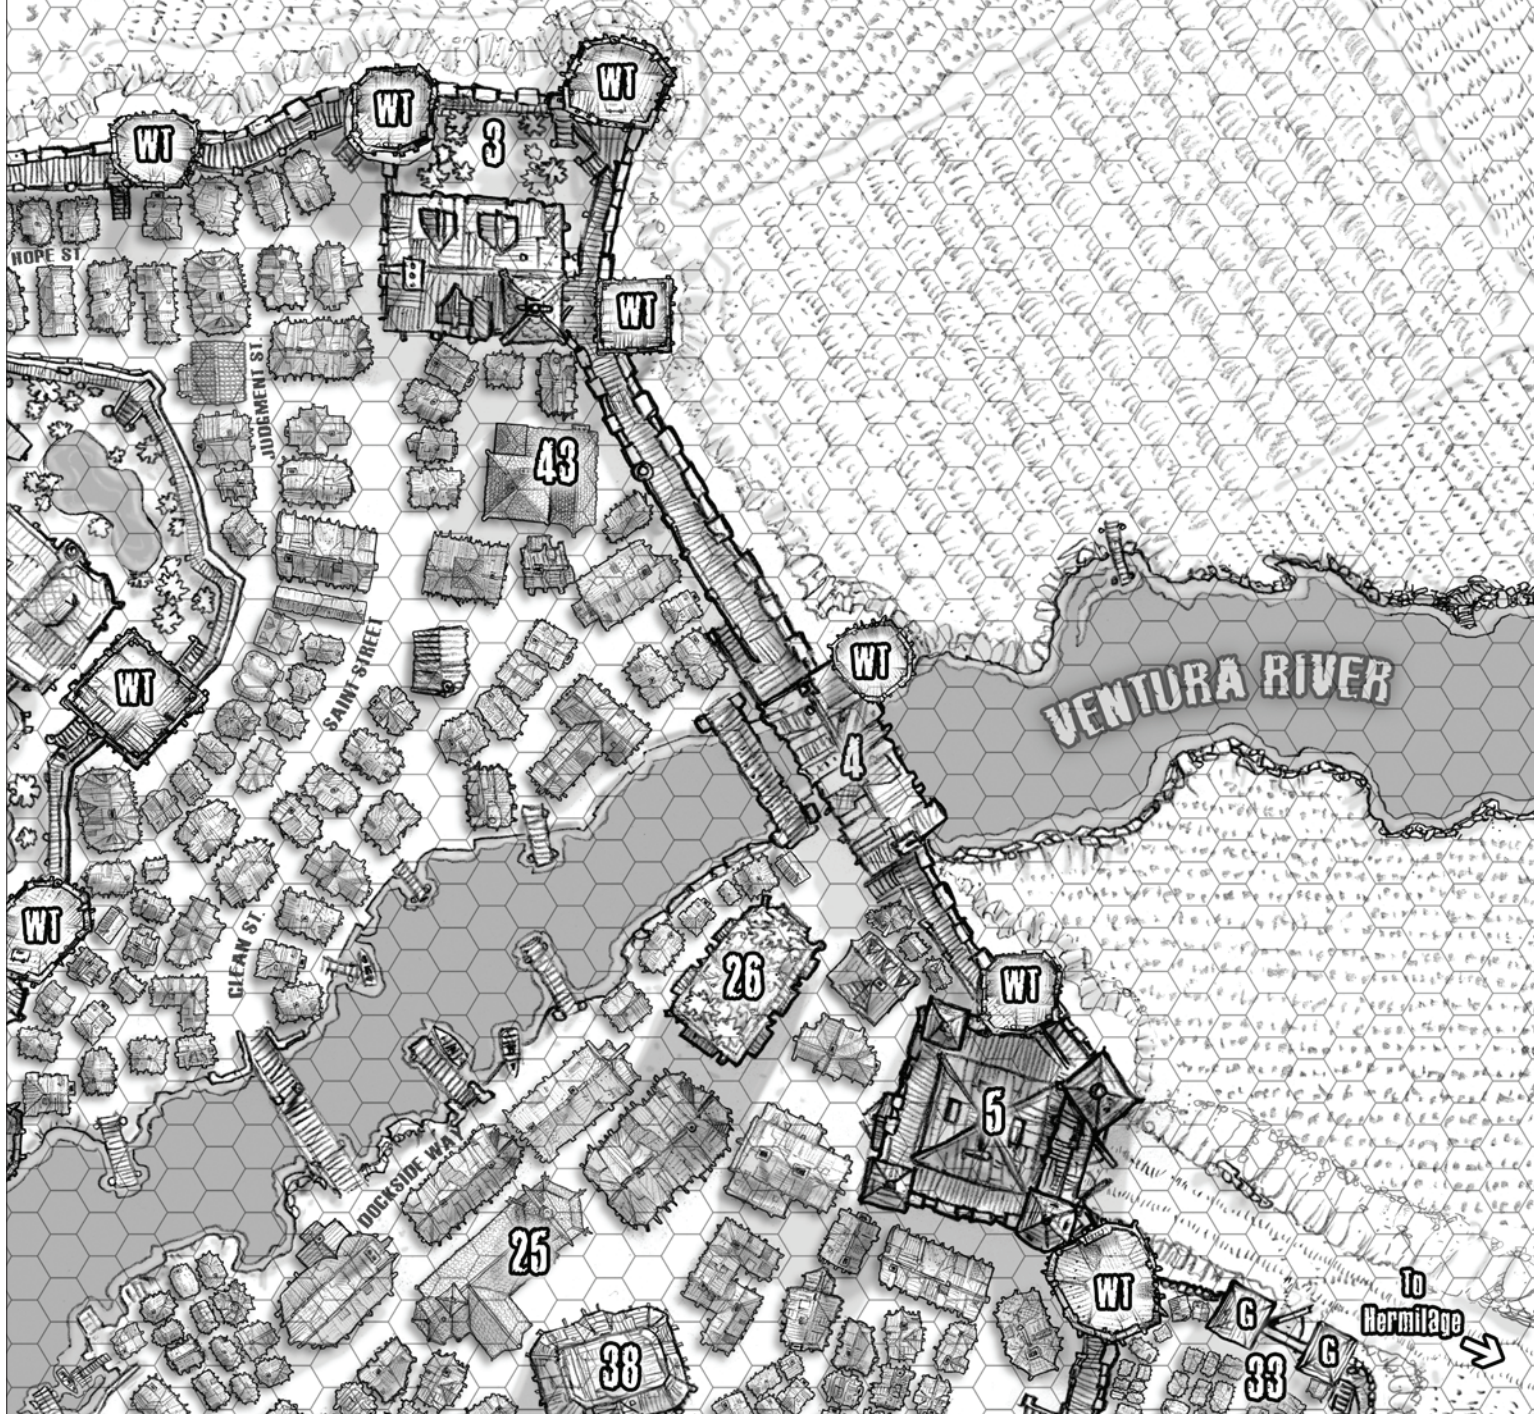

PURE HUB CITY

Scale: 1 Hexagon = 5m