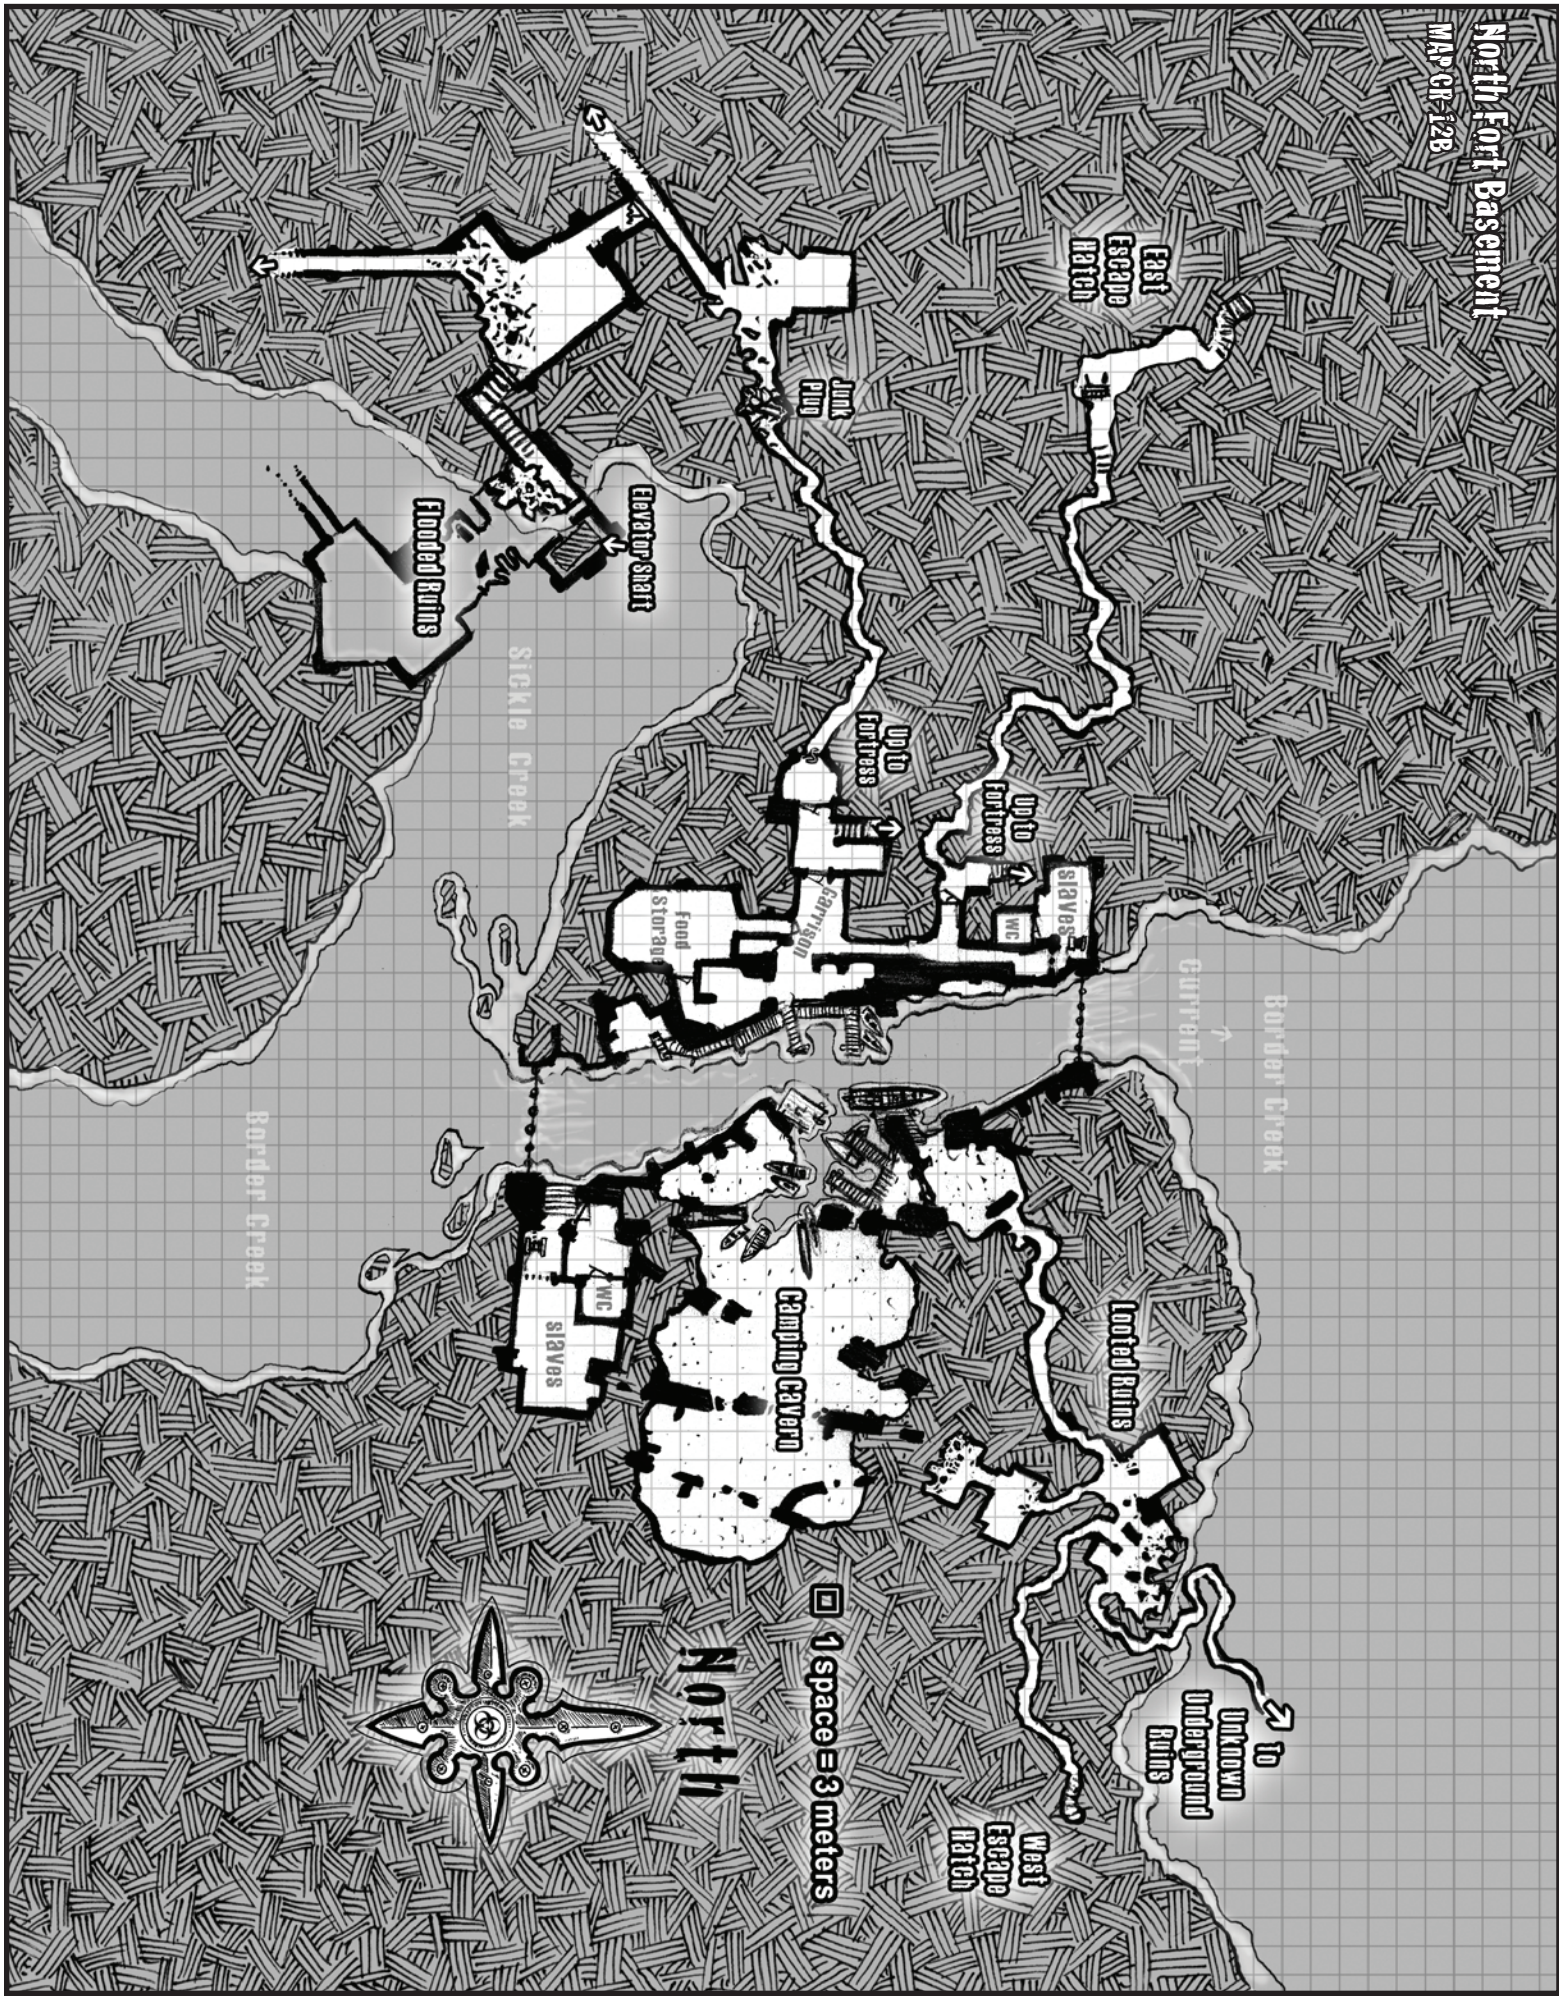

MAP CR-12A: North Fort

1 hex = 3 meters

North Fort Basement

MAP GR-12B

East
Escape
Hatch

Junk
Pile

Elevator
Shaft

Flooded
Ruins

Sickie
Creek

Up to
Fortress

Up to
Fortress

Slaves
WC

Food
Storage

Camp
Cover

Border
Creek

Border
Creek

Border
Creek

Looted
Ruins

Camping
Cover

Slaves
WC

Unknown
Underground
Ruins

to

West
Escape
Hatch

1 space = 3 meters

North