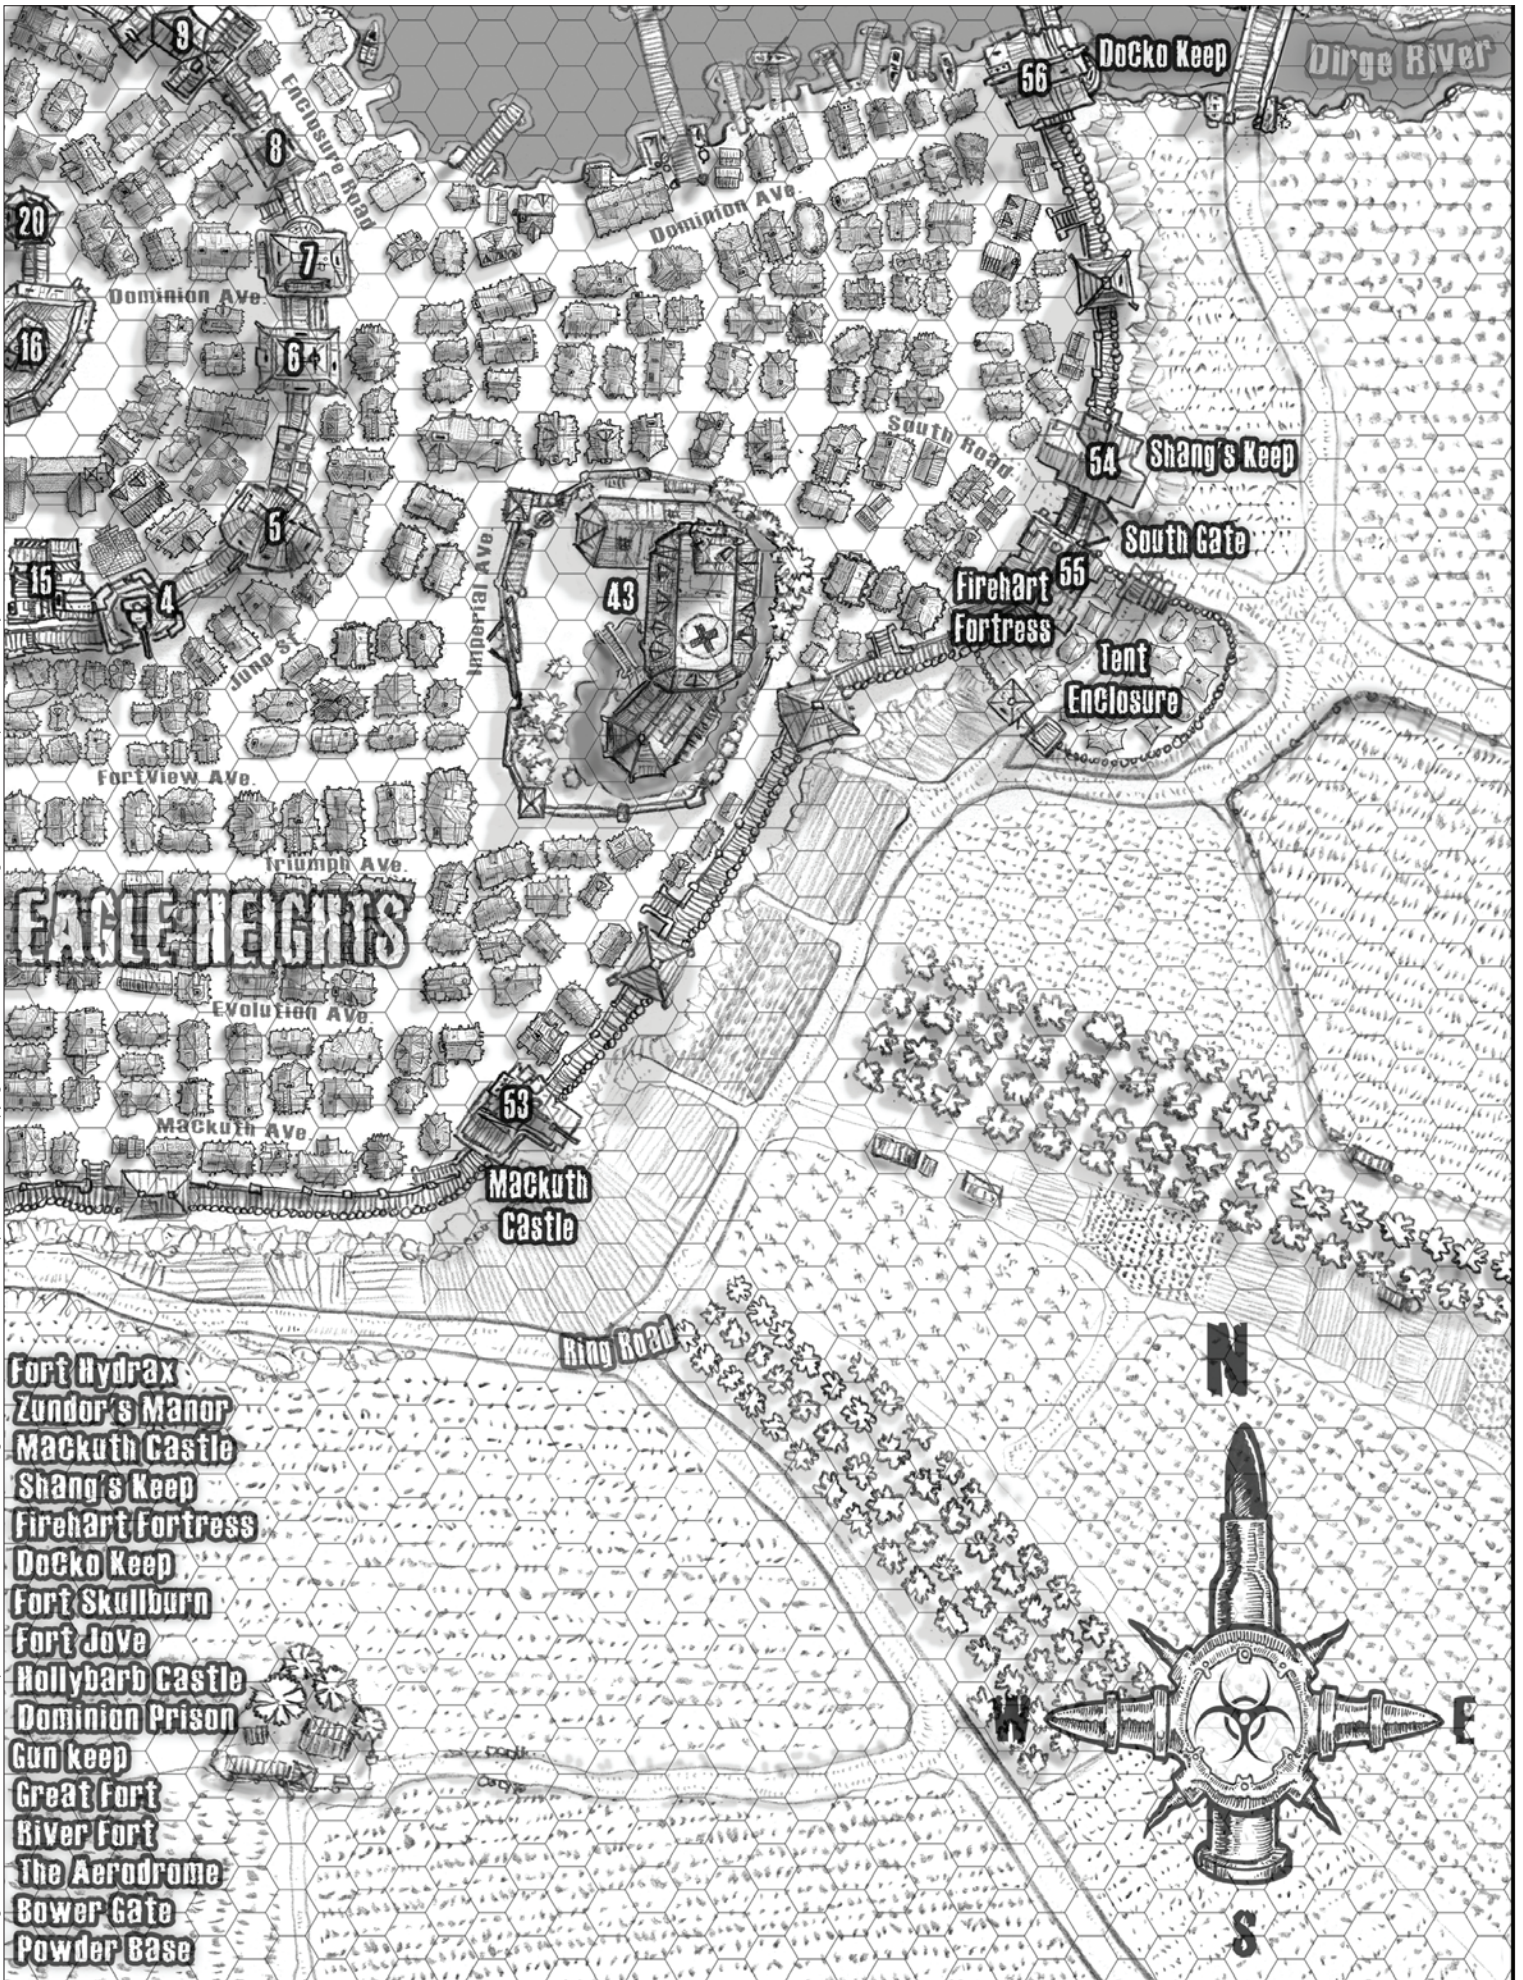

Newburg

Newburg Map Key

- | | | |
|---------------------------------|--------------------------------|----------------------|
| 1 Dominion House | 26 Leather works | 52 Zundor's Manor |
| 2 Caledon House | 27 Dominion Ship yards | 53 Mackuth Castle |
| 3 Great Buttress | 28 Commercial Shipyards | 54 Shang's Keep |
| 4 South Turret | 29 Amber Coliseum | 55 Firehart Fortress |
| 5 Bentolli's Castle | 30 Higgin Repair Shop | 56 Docko Keep |
| 6 Hopper's Tower | 31 Dressies' Computer Service | 57 Fort Skullburn |
| 7 Drezwath's Tower | 32 Calipers Robotics | 58 Fort Jove |
| 8 Kachmoot's Spire | 33 Captain Sulza's Brothel | 59 Hollybarb Castle |
| 9 Greda's Gate | 34 Dominion Recruiting Station | 60 Dominion Prison |
| 10 Dominion Military College | 35 Newburg University | 61 Gun keep |
| 11 Dominion Artifact Depository | 36 Skimpies Inn | 62 Great Fort |
| 12 Dominion Research Office | 37 Northwestern Motel | 63 River Fort |
| 13 Dominion Warehouse One | 38 Katies Inn and Brothel | 64 The Aerodrome |
| 14 Dominion Warehouse Two | 39 Mongolias Hotel & Saloon | 65 Bower Gate |
| 15 Dominion Kennels | 40 O'Tunner's Inn | 66 Powder Base |
| 16 Black Manor | 41 Tekkata's Motel | |
| 17 Bayview Tower | 42 Chateau Citrone | |
| 18 Evolution Institute | 43 The Villa Grande | |
| 19 Court of the Dominion | 44 Generic Bar | |
| 20 Antenna Pinnacle | 45 Kinnaird's Cellar | |
| 21 Dominion Warehouse Three | 46 Skull-Pen Pub | |
| 22 Dominion Hospital | 47 Bondoux Bar | |
| 23 Newburg Slave Market | 48 Friscos Pub | |
| 24 Quepp's Hospital | 49 Gothicalla | |
| 25 Iron Works | 50 The Silver Drake | |
| | 51 Fort Hydrax | |

NEWBURG

Scale: 1 Hexagon = 5m

- Fort Hydrax
- Zundor's Manor
- Mackuth Castle
- Shang's Keep
- Firehart Fortress
- Docko Keep
- Fort Skullburn
- Fort Jove
- Hollybarb Castle
- Dominion Prison
- Gun Keep
- Great Fort
- River Fort
- The Aerodrome
- Bower Gate
- Powder Base