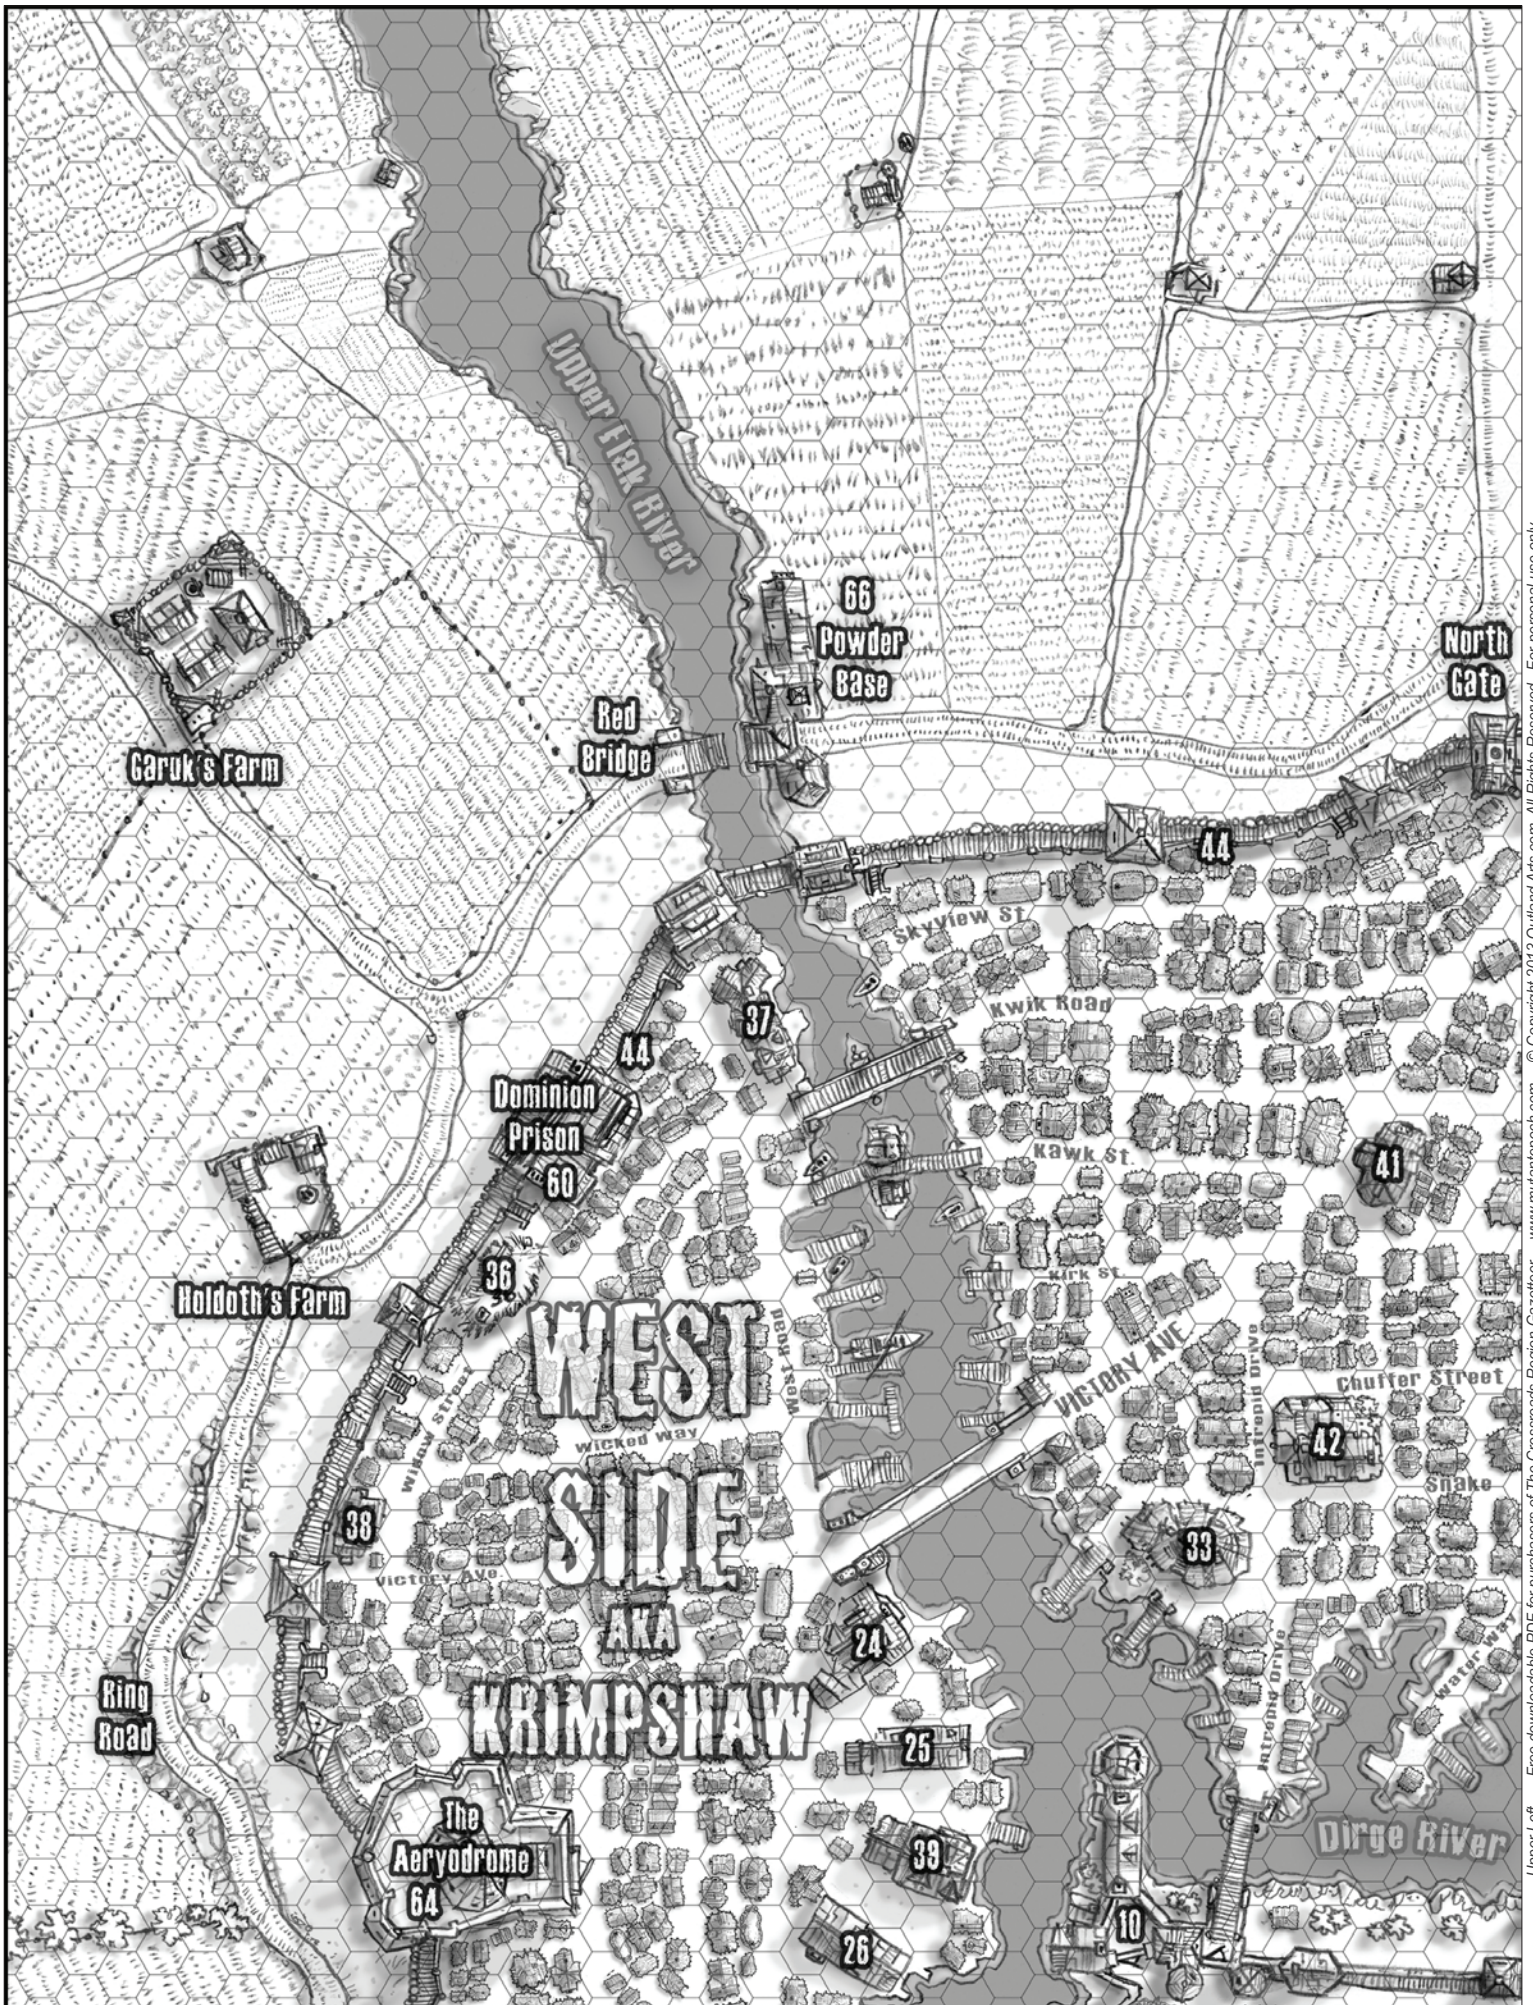

Newburg

Newburg Map Key

- | | | |
|---------------------------------|--------------------------------|----------------------|
| 1 Dominion House | 26 Leather works | 52 Zundor's Manor |
| 2 Caledon House | 27 Dominion Ship yards | 53 Mackuth Castle |
| 3 Great Buttress | 28 Commercial Shipyards | 54 Shang's Keep |
| 4 South Turret | 29 Amber Coliseum | 55 Firehart Fortress |
| 5 Bentolli's Castle | 30 Higgin Repair Shop | 56 Docko Keep |
| 6 Hopper's Tower | 31 Dressies' Computer Service | 57 Fort Skullburn |
| 7 Drezwath's Tower | 32 Calipers Robotics | 58 Fort Jove |
| 8 Kachmoot's Spire | 33 Captain Sulza's Brothel | 59 Hollybarb Castle |
| 9 Greda's Gate | 34 Dominion Recruiting Station | 60 Dominion Prison |
| 10 Dominion Military College | 35 Newburg University | 61 Gun keep |
| 11 Dominion Artifact Depository | 36 Skimpies Inn | 62 Great Fort |
| 12 Dominion Research Office | 37 Northwestern Motel | 63 River Fort |
| 13 Dominion Warehouse One | 38 Katies Inn and Brothel | 64 The Aerodrome |
| 14 Dominion Warehouse Two | 39 Mongolias Hotel & Saloon | 65 Bower Gate |
| 15 Dominion Kennels | 40 O'Tunner's Inn | 66 Powder Base |
| 16 Black Manor | 41 Tekkata's Motel | |
| 17 Bayview Tower | 42 Chateau Citrone | |
| 18 Evolution Institute | 43 The Villa Grande | |
| 19 Court of the Dominion | 44 Generic Bar | |
| 20 Antenna Pinnacle | 45 Kinnaird's Cellar | |
| 21 Dominion Warehouse Three | 46 Skull-Pen Pub | |
| 22 Dominion Hospital | 47 Bondoux Bar | |
| 23 Newburg Slave Market | 48 Friscos Pub | |
| 24 Quepp's Hospital | 49 Gothicalla | |
| 25 Iron Works | 50 The Silver Drake | |
| | 51 Fort Hydrax | |

NEWBURG

Scale: 1 Hexagon = 5m

- Fort Hydrax
- Zundor's Manor
- Mackuth Castle
- Shang's Keep
- Firehart Fortress
- Docko Keep
- Fort Skullburn
- Fort Jove
- Hollybarb Castle
- Dominion Prison
- Gun Keep
- Great Fort
- River Fort
- The Aerodrome
- Bower Gate
- Powder Base