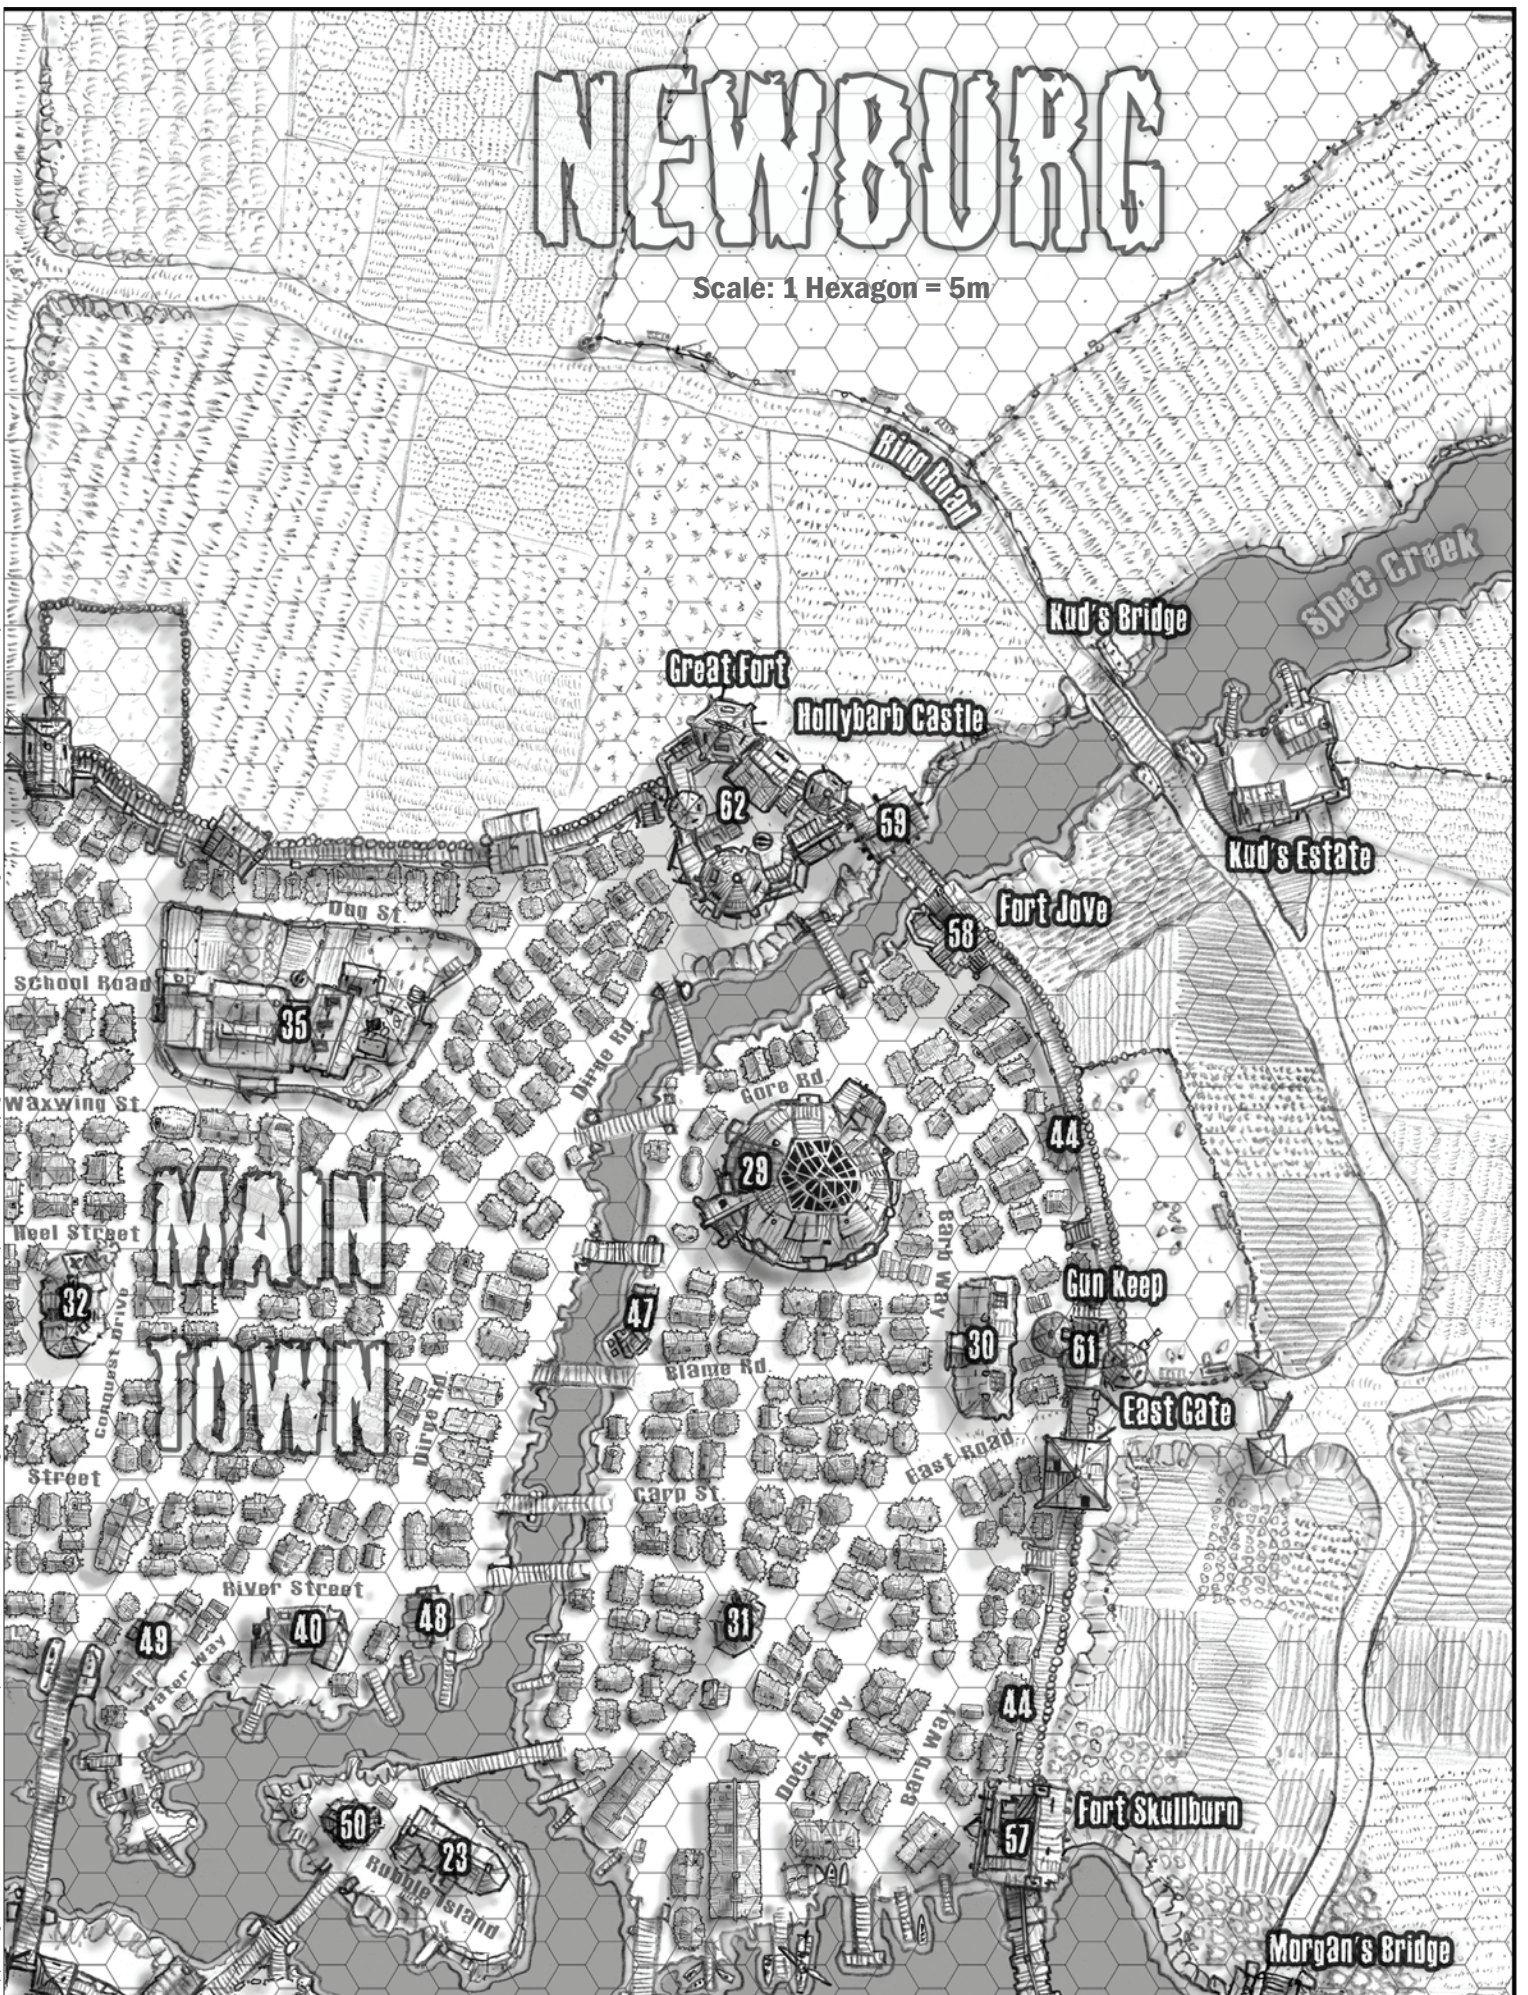

Newburg

Newburg Map Key

- | | | |
|---------------------------------|--------------------------------|----------------------|
| 1 Dominion House | 26 Leather works | 52 Zundor's Manor |
| 2 Caledon House | 27 Dominion Ship yards | 53 Mackuth Castle |
| 3 Great Buttress | 28 Commercial Shipyards | 54 Shang's Keep |
| 4 South Turret | 29 Amber Coliseum | 55 Firehart Fortress |
| 5 Bentolli's Castle | 30 Higgin Repair Shop | 56 Docko Keep |
| 6 Hopper's Tower | 31 Dressies' Computer Service | 57 Fort Skullburn |
| 7 Drezwath's Tower | 32 Calipers Robotics | 58 Fort Jove |
| 8 Kachmoot's Spire | 33 Captain Sulza's Brothel | 59 Hollybarb Castle |
| 9 Greda's Gate | 34 Dominion Recruiting Station | 60 Dominion Prison |
| 10 Dominion Military College | 35 Newburg University | 61 Gun keep |
| 11 Dominion Artifact Depository | 36 Skimpies Inn | 62 Great Fort |
| 12 Dominion Research Office | 37 Northwestern Motel | 63 River Fort |
| 13 Dominion Warehouse One | 38 Katies Inn and Brothel | 64 The Aerodrome |
| 14 Dominion Warehouse Two | 39 Mongolias Hotel & Saloon | 65 Bower Gate |
| 15 Dominion Kennels | 40 O'Tunner's Inn | 66 Powder Base |
| 16 Black Manor | 41 Tekkata's Motel | |
| 17 Bayview Tower | 42 Chateau Citrone | |
| 18 Evolution Institute | 43 The Villa Grande | |
| 19 Court of the Dominion | 44 Generic Bar | |
| 20 Antenna Pinnacle | 45 Kinnaird's Cellar | |
| 21 Dominion Warehouse Three | 46 Skull-Pen Pub | |
| 22 Dominion Hospital | 47 Bondoux Bar | |
| 23 Newburg Slave Market | 48 Friscos Pub | |
| 24 Quepp's Hospital | 49 Gothicalla | |
| 25 Iron Works | 50 The Silver Drake | |
| | 51 Fort Hydrax | |

NEWBURG

Scale: 1 Hexagon = 5m

- Fort Hydrax
- Zundor's Manor
- Mackuth Castle
- Shang's Keep
- Firehart Fortress
- Docko Keep
- Fort Skullburn
- Fort Jove
- Hollybarb Castle
- Dominion Prison
- Gun Keep
- Great Fort
- River Fort
- The Aerodrome
- Bower Gate
- Powder Base