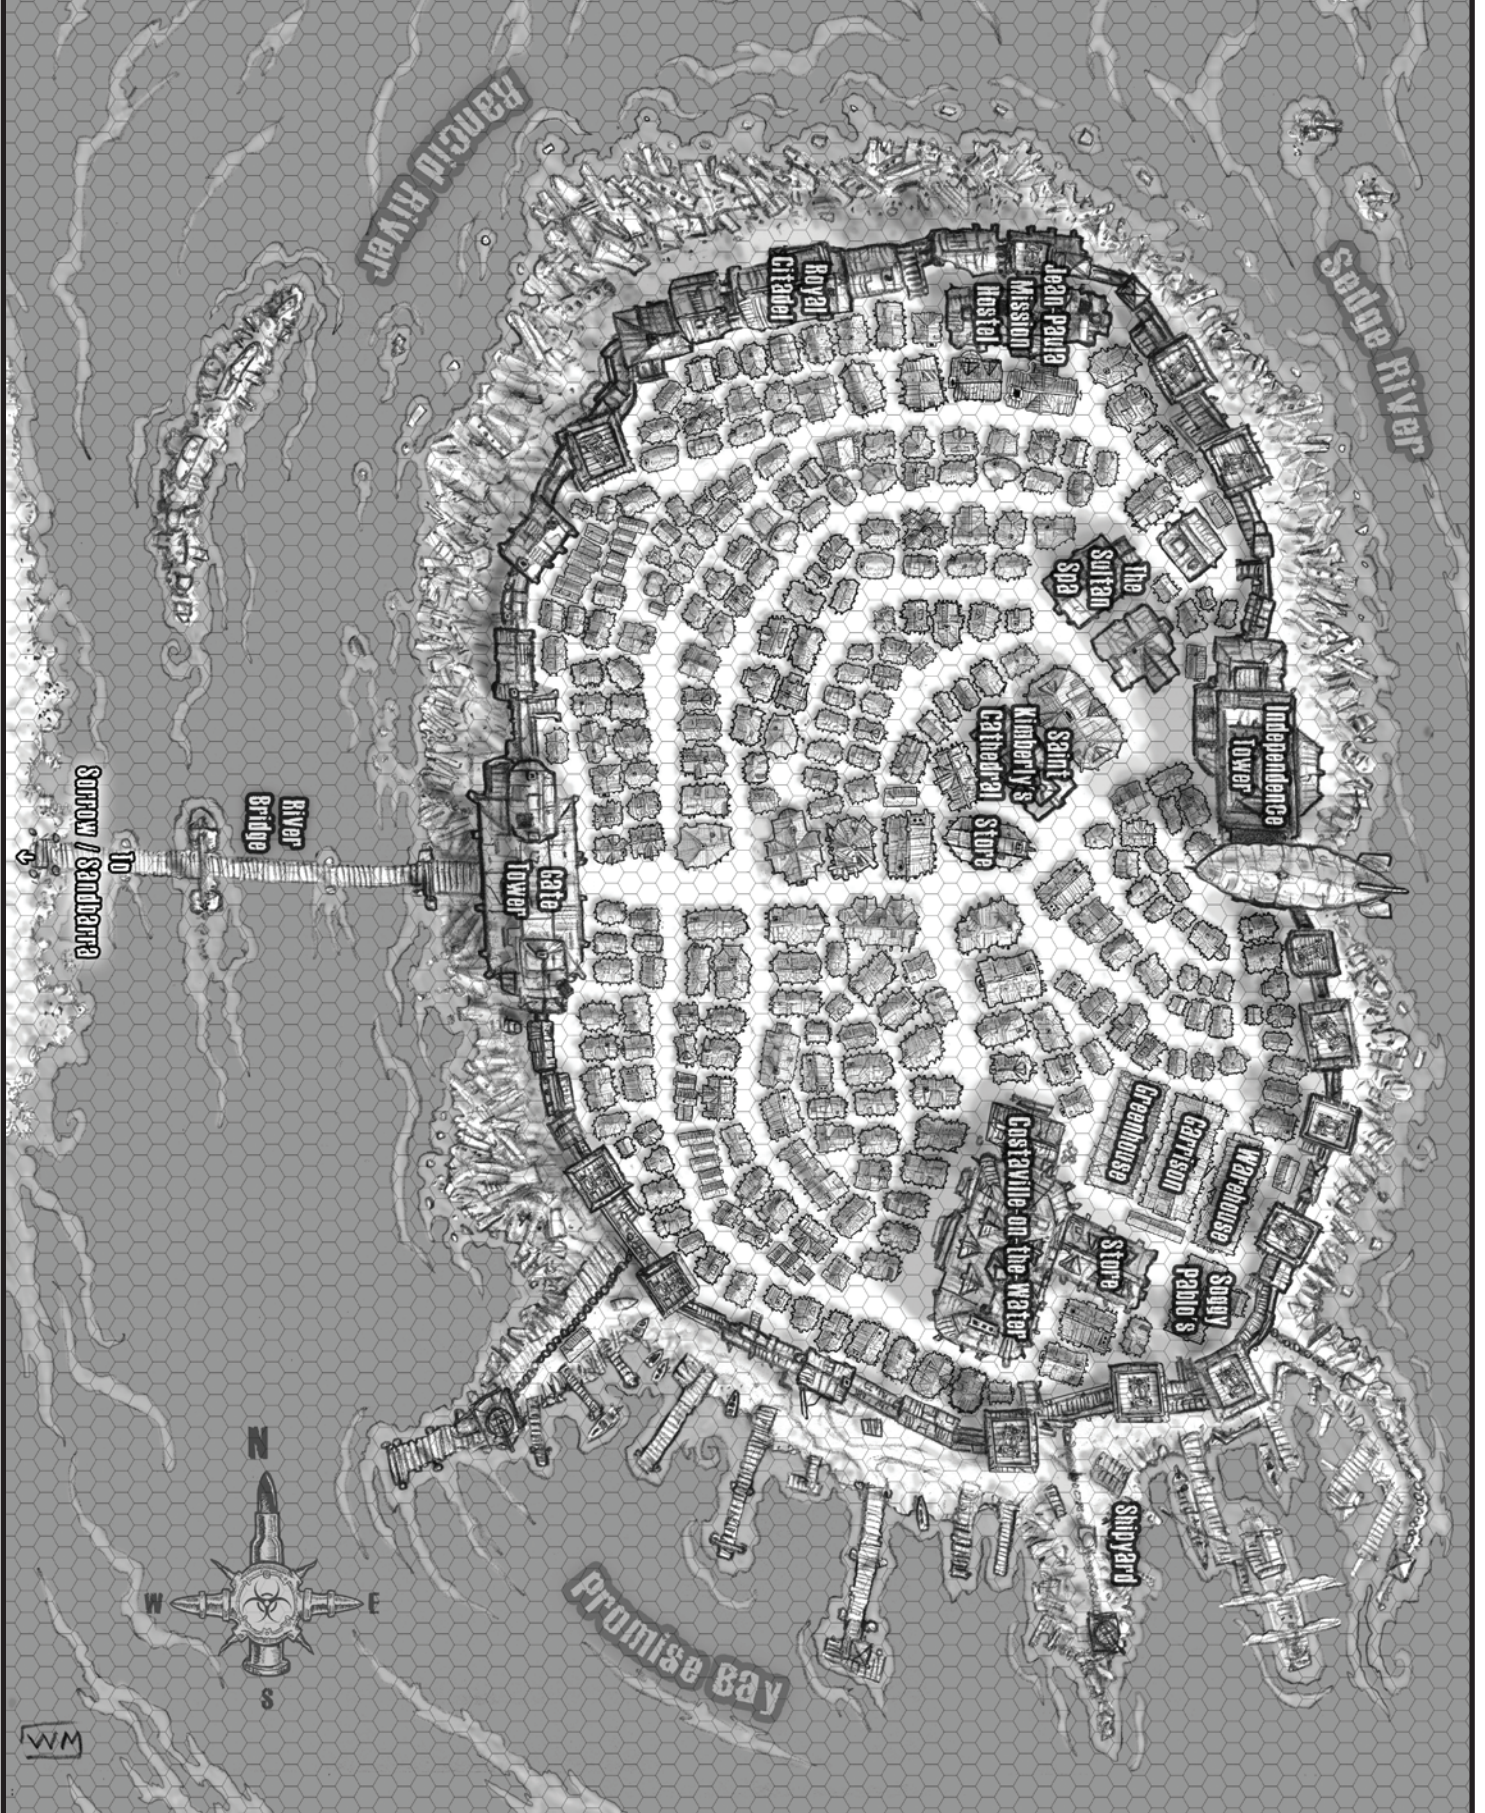

MAP CR-7A: Steel Hill street level view
1 hex = 5 meters