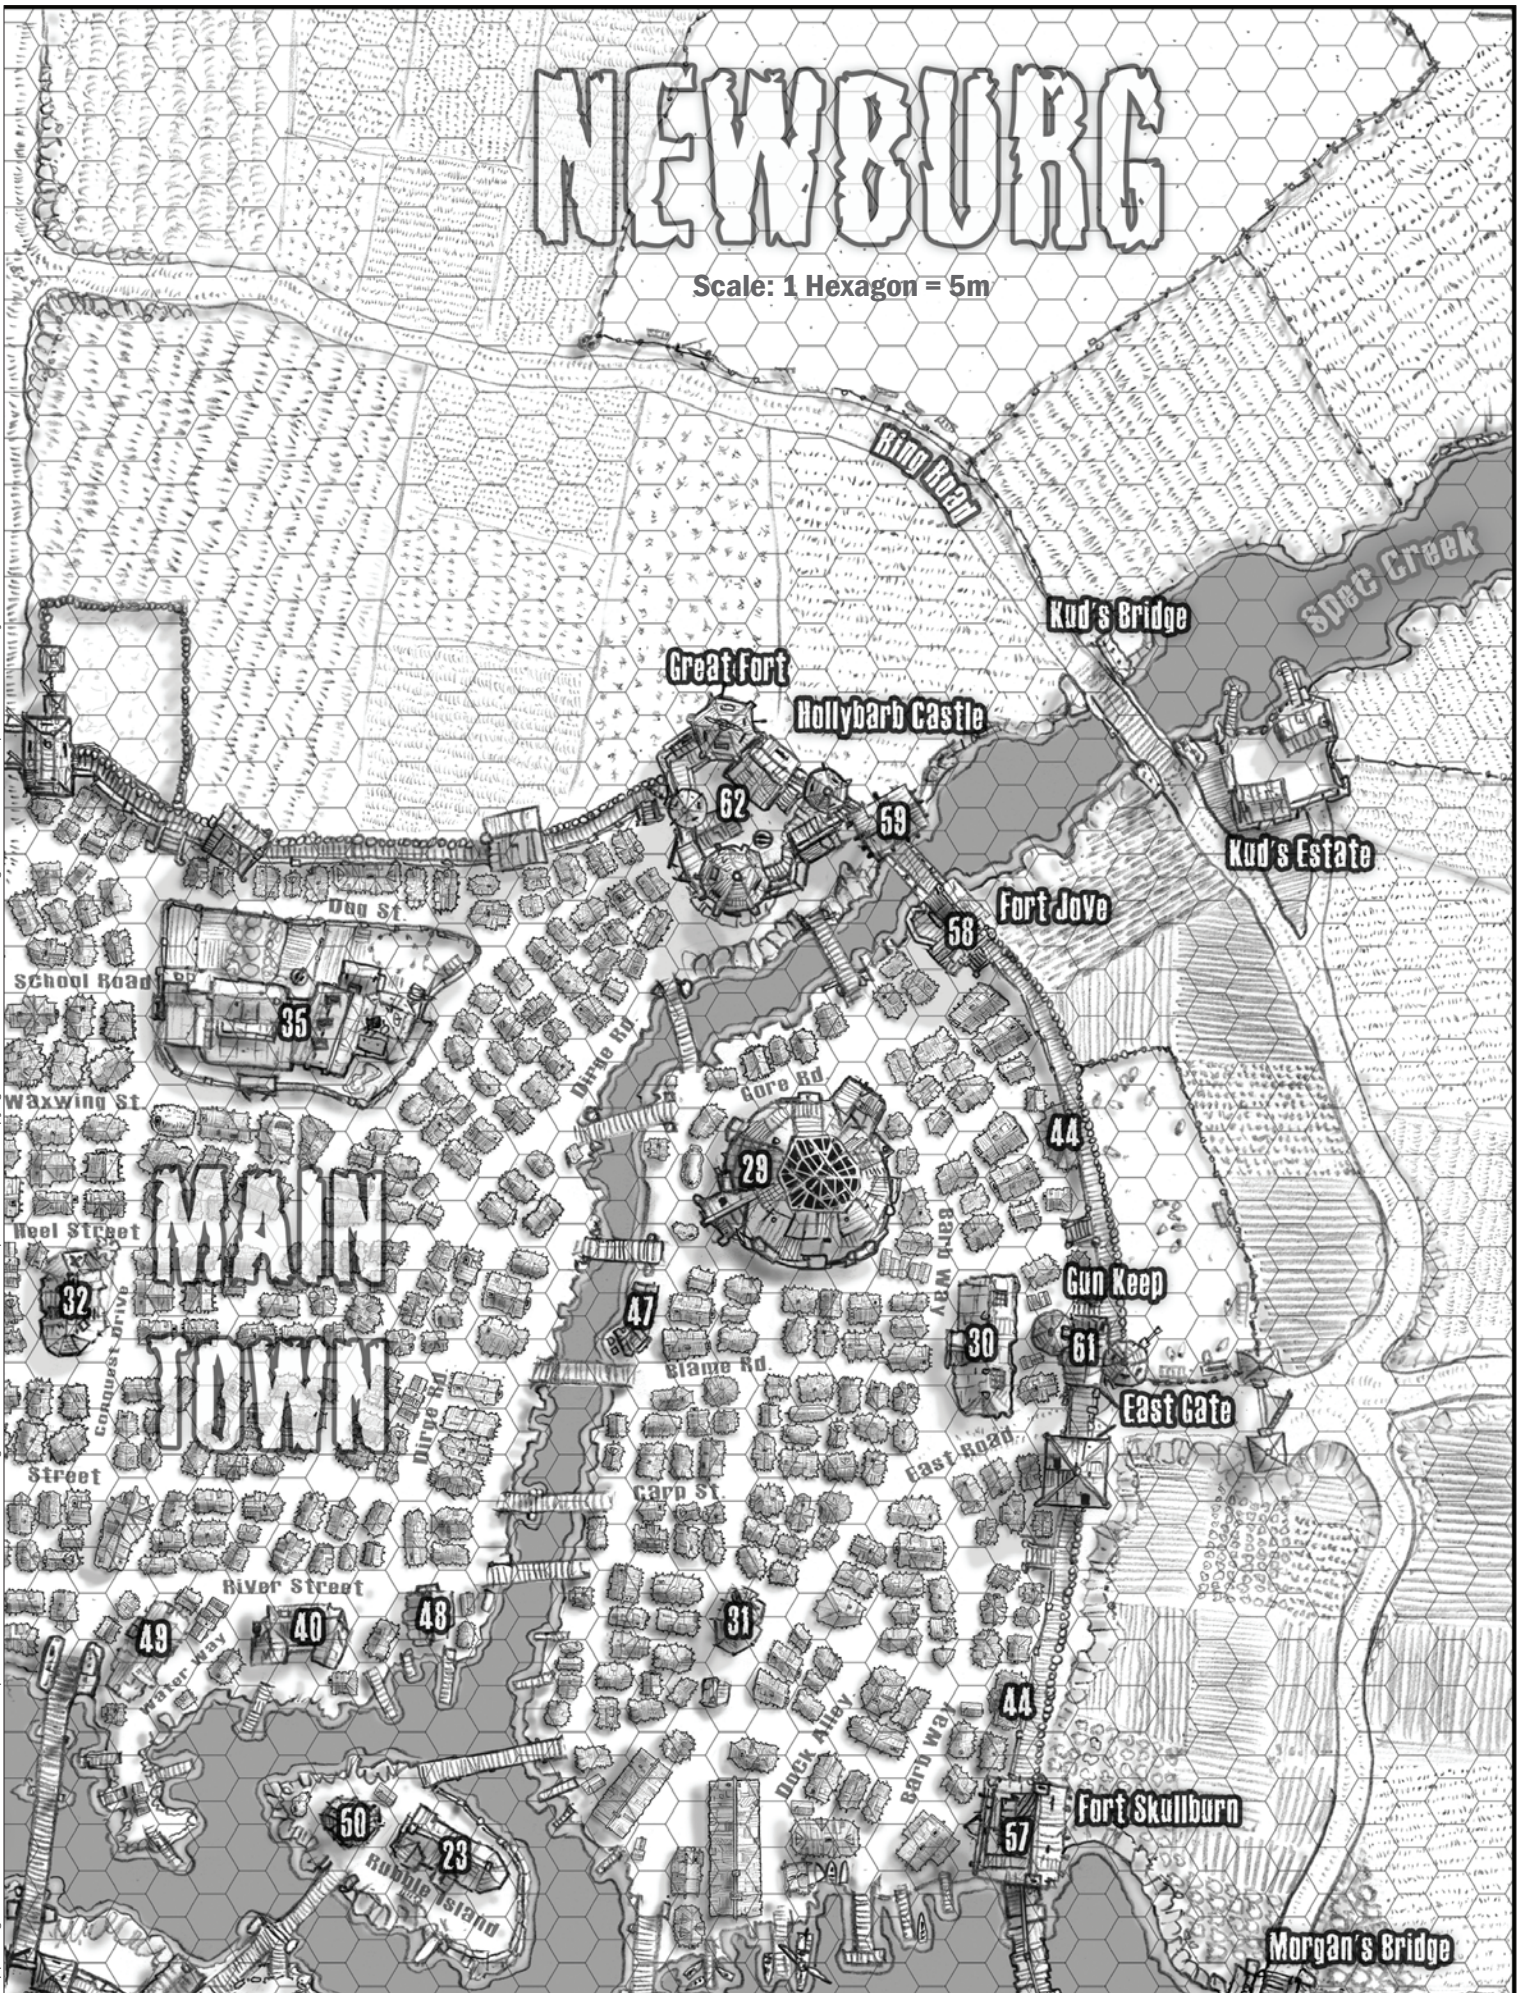

NEWBURG

Scale: 1 Hexagon = 5m