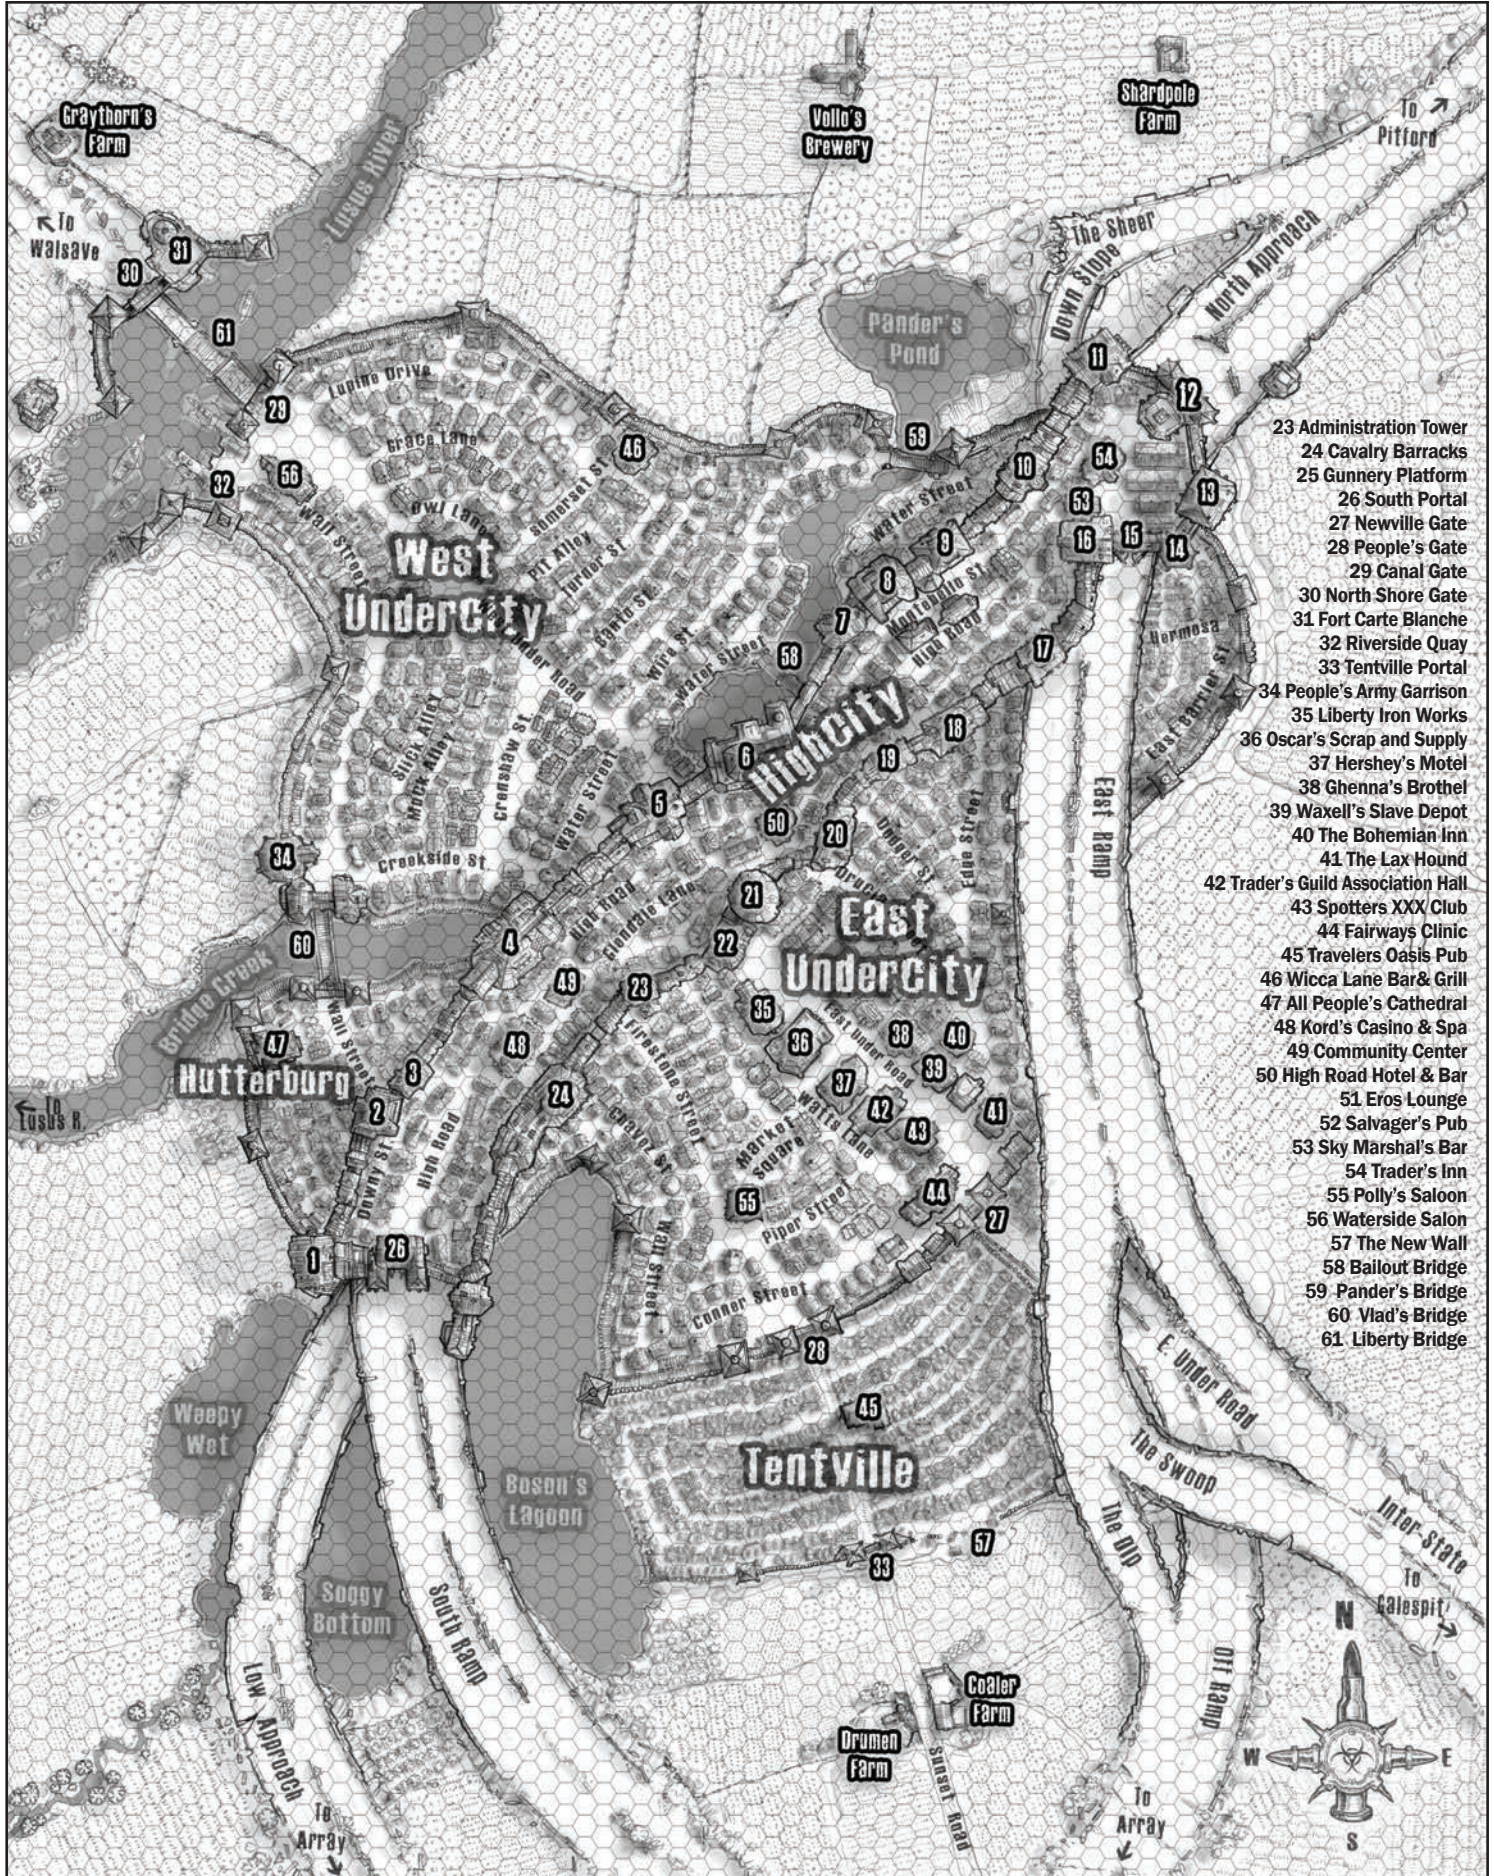

OVERPASS

MAP CR-2: Overpass

- 1 Fort Maverick
- 2 Freehold Barracks
- 3 Library of Truth
- 4 Overpass Council Hall

- 5 Overpass Heights University (OHU)
- 6 Freehold Tech Center
- 7 Hoot's Loan Office
- 8 Fort Drummer
- 9 Doth's Relic Market
- 10 Freehold Historic Society

- 11 Fort Silo
- 12 Gatehold
- 13 Fort Sovereignty
- 14 Keef's Bunker
- 15 East Ramp Arch
- 16 Airship Port (Air traders Assoc.)

- 17 Independence Hall
- 18 Rosell Terrace
- 19 All People's Clock Tower
- 20 Overpass Treasury Tower
- 21 Freedom Dome
- 22 Elevator Tower