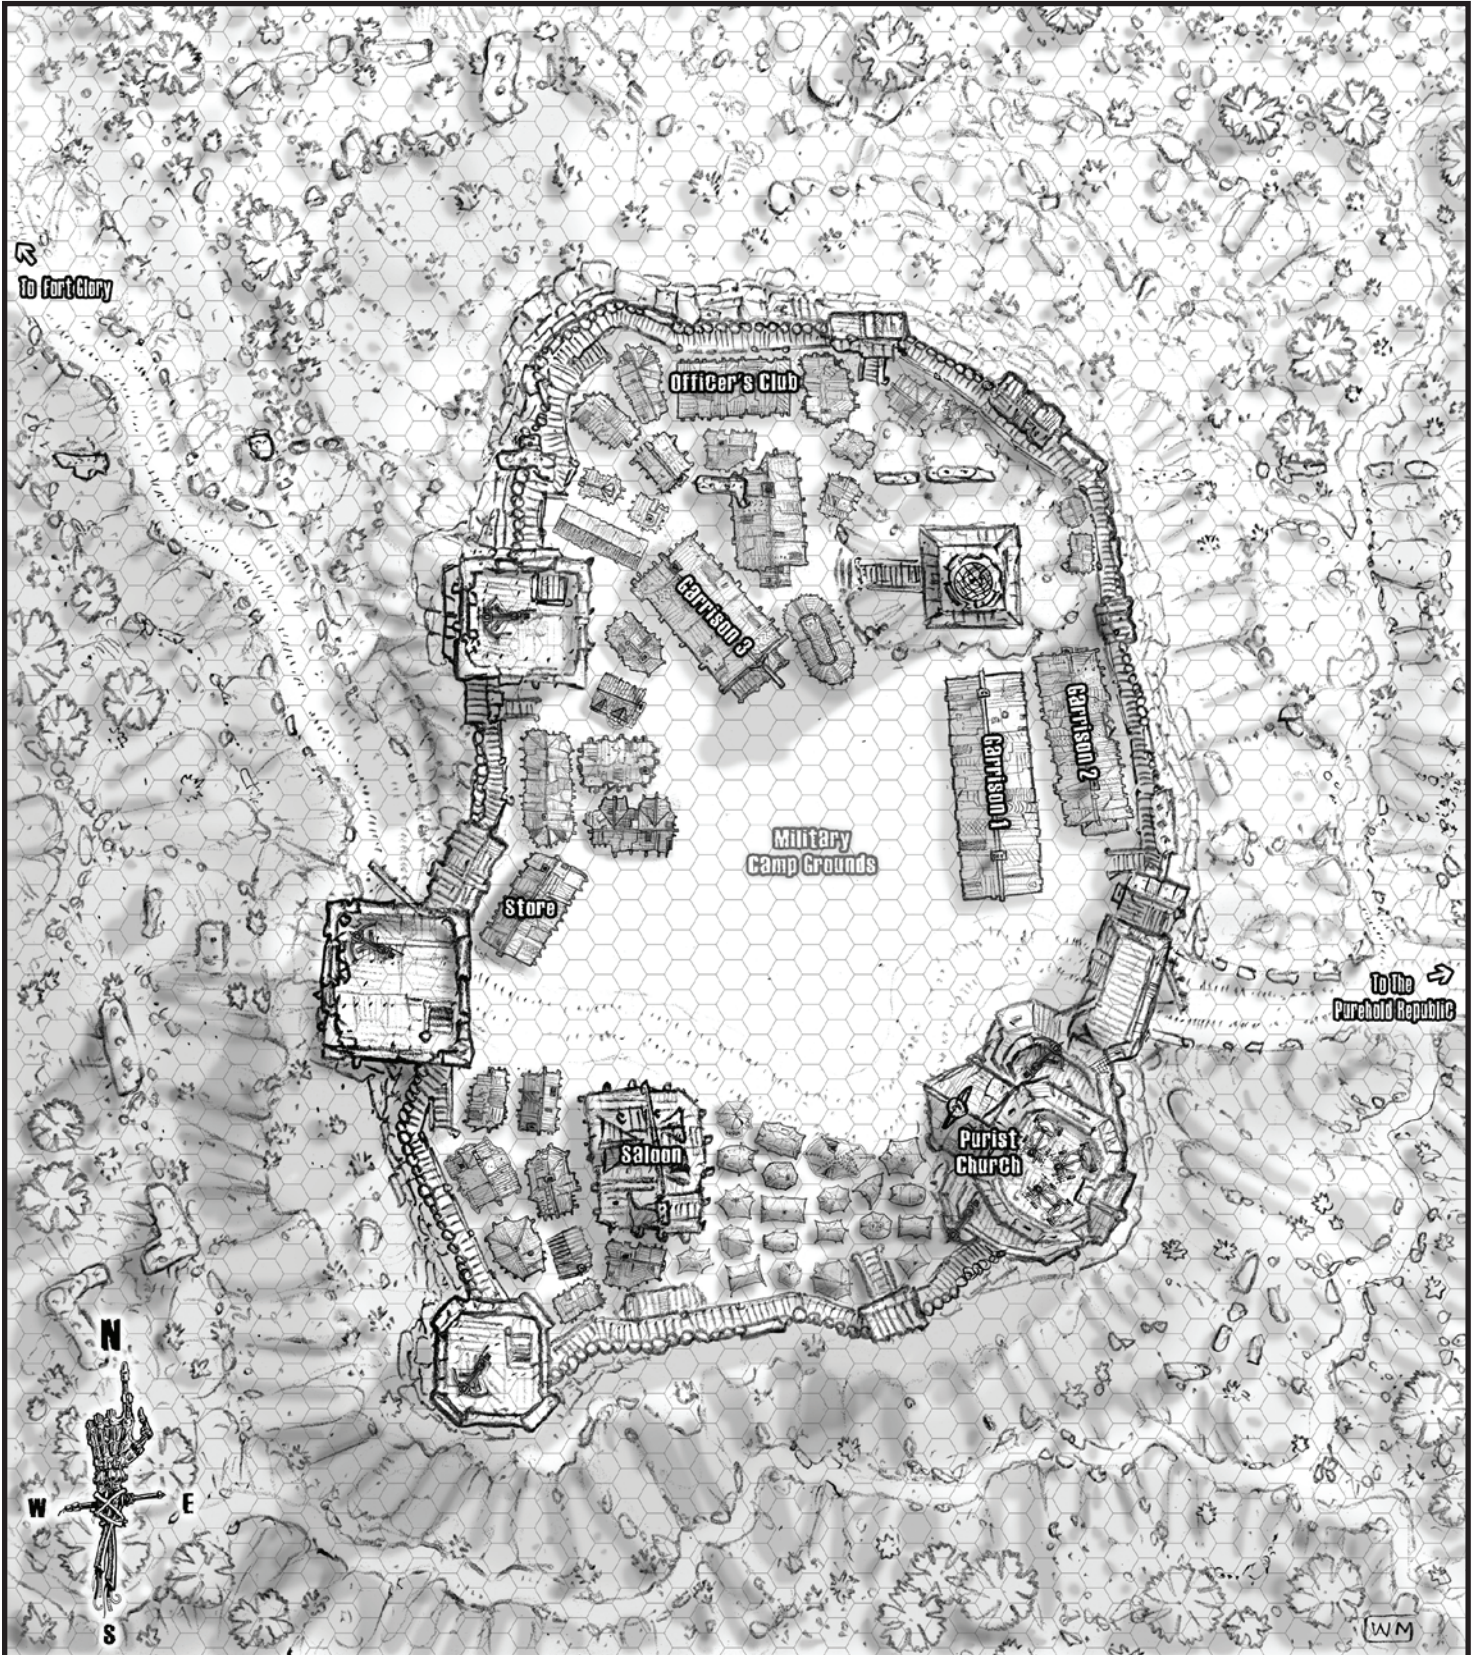

MAP CR-1: Array

Scale: 1 hex = 3 meters

Location Key:

- 1 Main Gates and Battery Transfer Window
- 2 Boarding Enclosure Gates
- 3 Logan's Lounge Bar
- 4 Wagon Camp Area
- 5 Tent Camp Area
- 6 HQ Building
- 7 Horrify Pen
- 8 Dirt Bike Garage

MAP CR-20: Fort Glory

1 hex = 5 meters

MAP CR-21: High Watch

1 hex = 5 meters

MAP CR-22: Holy Port

1 hex = 10 meters

Pure Hub City

MAP CR-23: Pure Hub City key

PURE HUB CITY

Scale: 1 Hexagon = 5m

Map Key

- G Guard Tower (total 14)
- WT Watch Tower (total 26)
- 1 Imperial Airship Core Base
- 2 North Gate Keep
- 3 Vicarhold
- 4 Arch Fort
- 5 East Buttress
- 6 Fort Devotion
- 7 Expansion Planning Office
- 8 Villa De Virtuous
- 9 River Watch
- 10 Entry Plaza
- 11 Riverside Merchants Exchange
- 12 South Gun Tower
- 13 Cathedral of Purity
- 14 Imperial Legion Grounds
- 15 Holy Botanical Gardens
- 16 Imperial Prison
- 17 Imperial Courthouse
- 18 Imperial Cavalry Plaza
- 19 Purification Rotunda
- 20 Pavilion of Sanctity
- 21 Congregational Hall
- 22 Basilica Puritussa
- 23 Plaza of the Chosen
- 24 Ventura bridge
- 25 Gallery of Divine Perfection
- 26 Hearthstone House
- 27 Herman's True Labor Inn
- 28 O'Donald's Inn & Stable
- 29 Worker's Association Pub
- 30 Settlers Welcome Bridge
- 31 Quayside Checkpoint
- 32 Curt's Landing
- 33 roadside Checkpoint
- 34 Riverwalk Bridge
- 35 Public Free Market
- 36 Tomb of the Martyrs
- 37 Imperial Records Office
- 38 Mausoleum of the Vicars
- 39 Chapel of St. Ronalda
- 40 Guntower Prime
- 41 Shrine of the Undefined
- 42 Church of Purgation
- 43 Sarcophagi of the Foundlings
- 44 Ship Builder's Guild
- 45 Cloister of the Needful