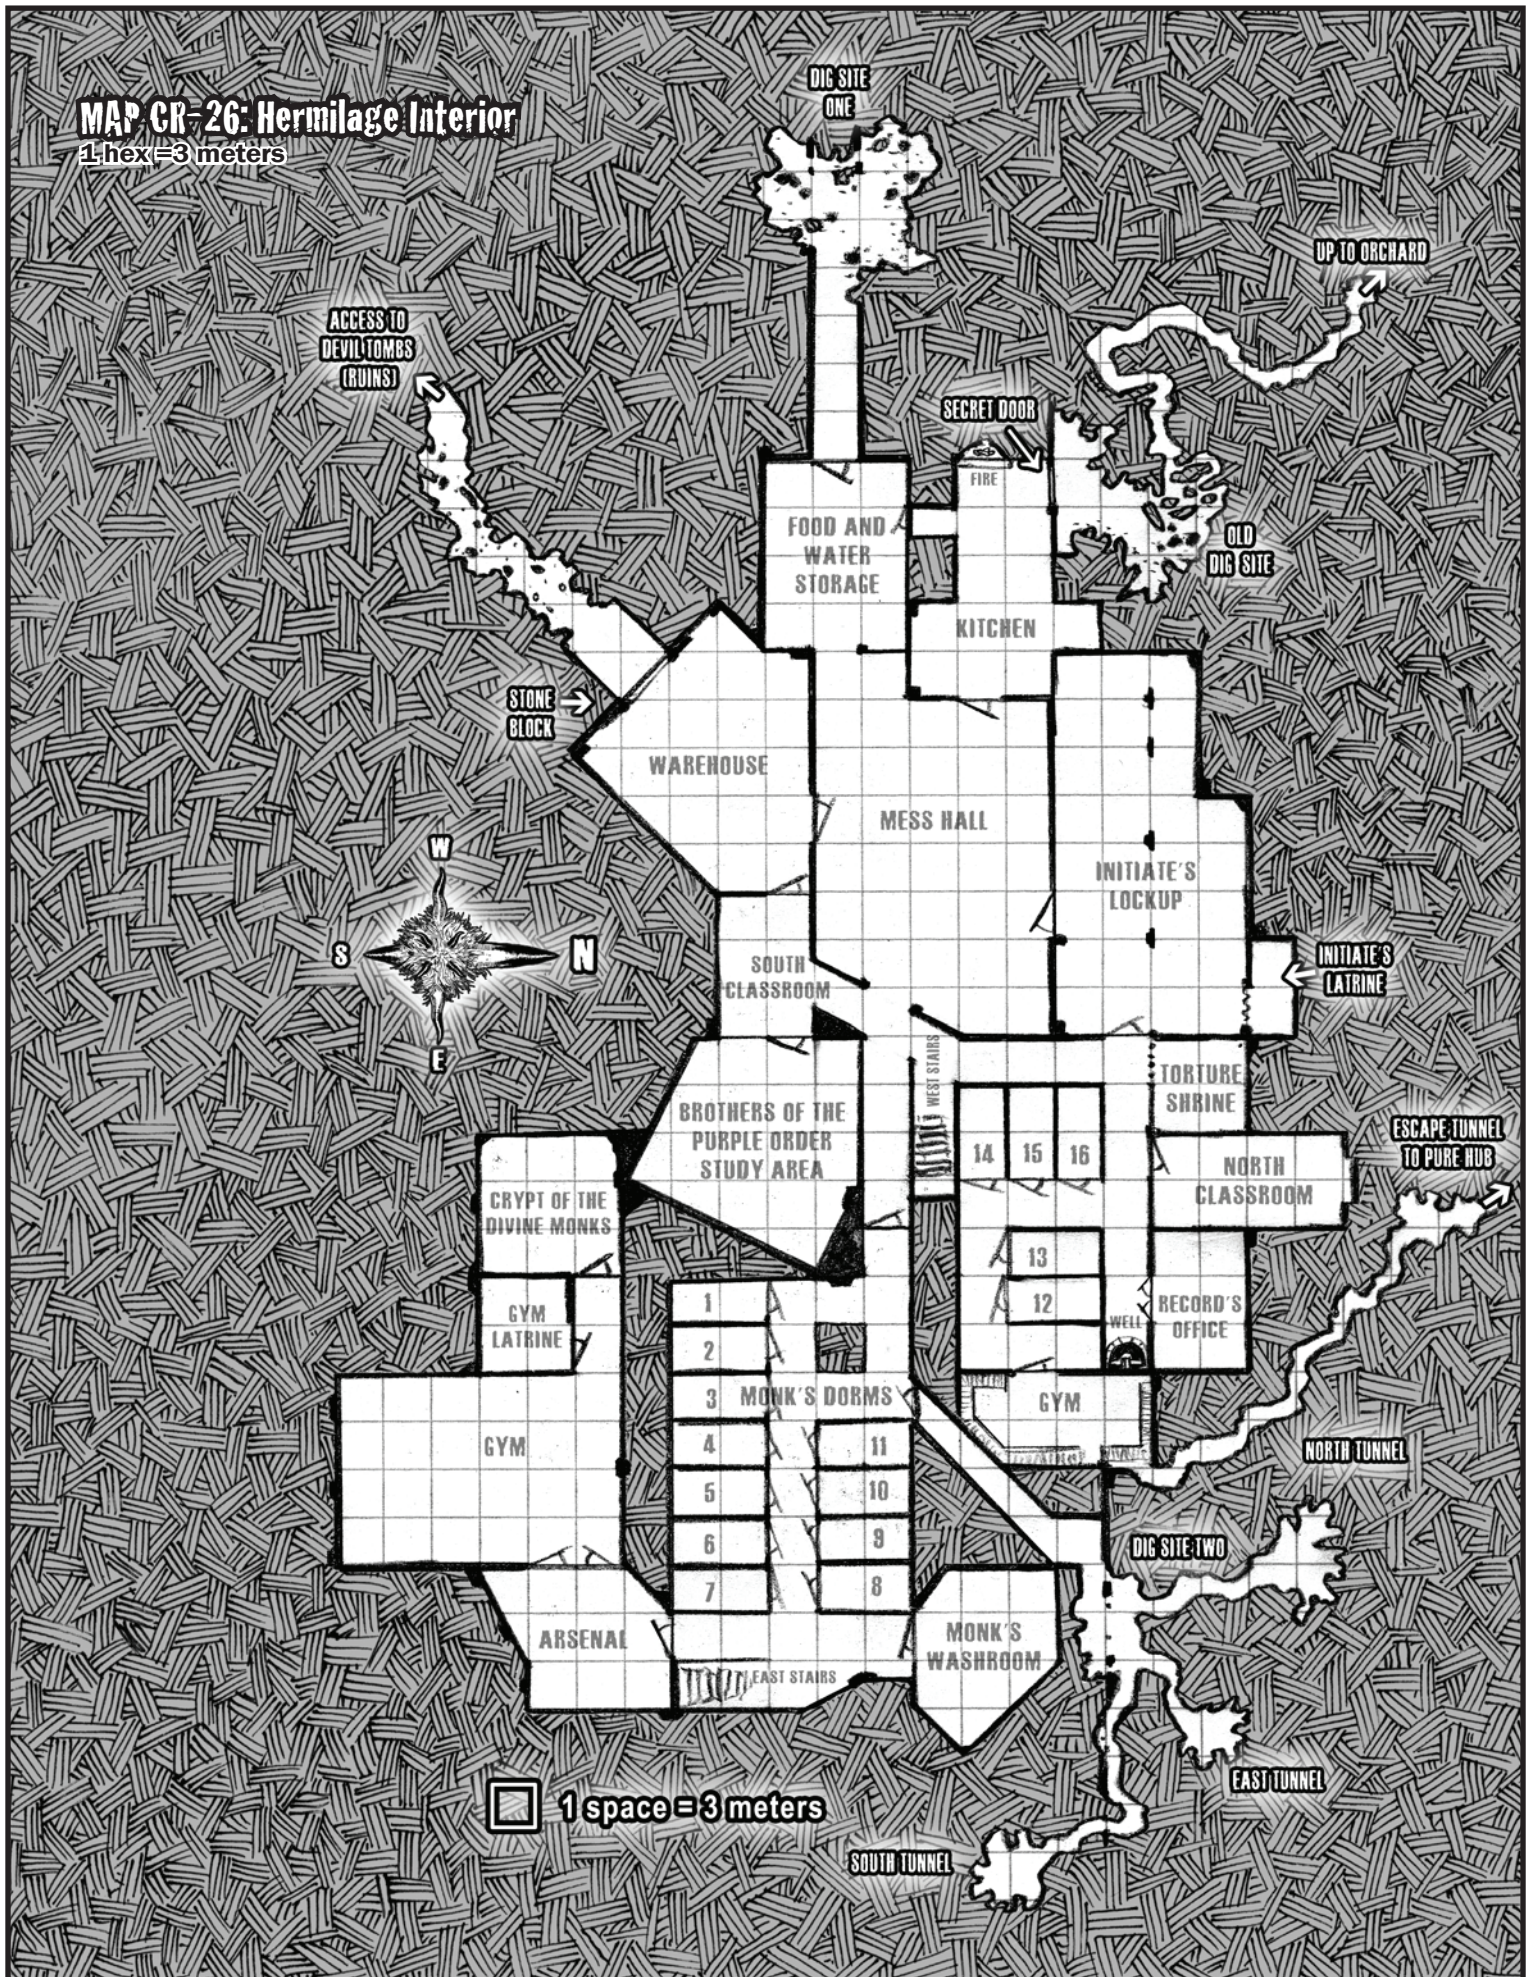

MAP CR-26: Hermitage Interior

1 hex = 3 meters

1 space = 3 meters