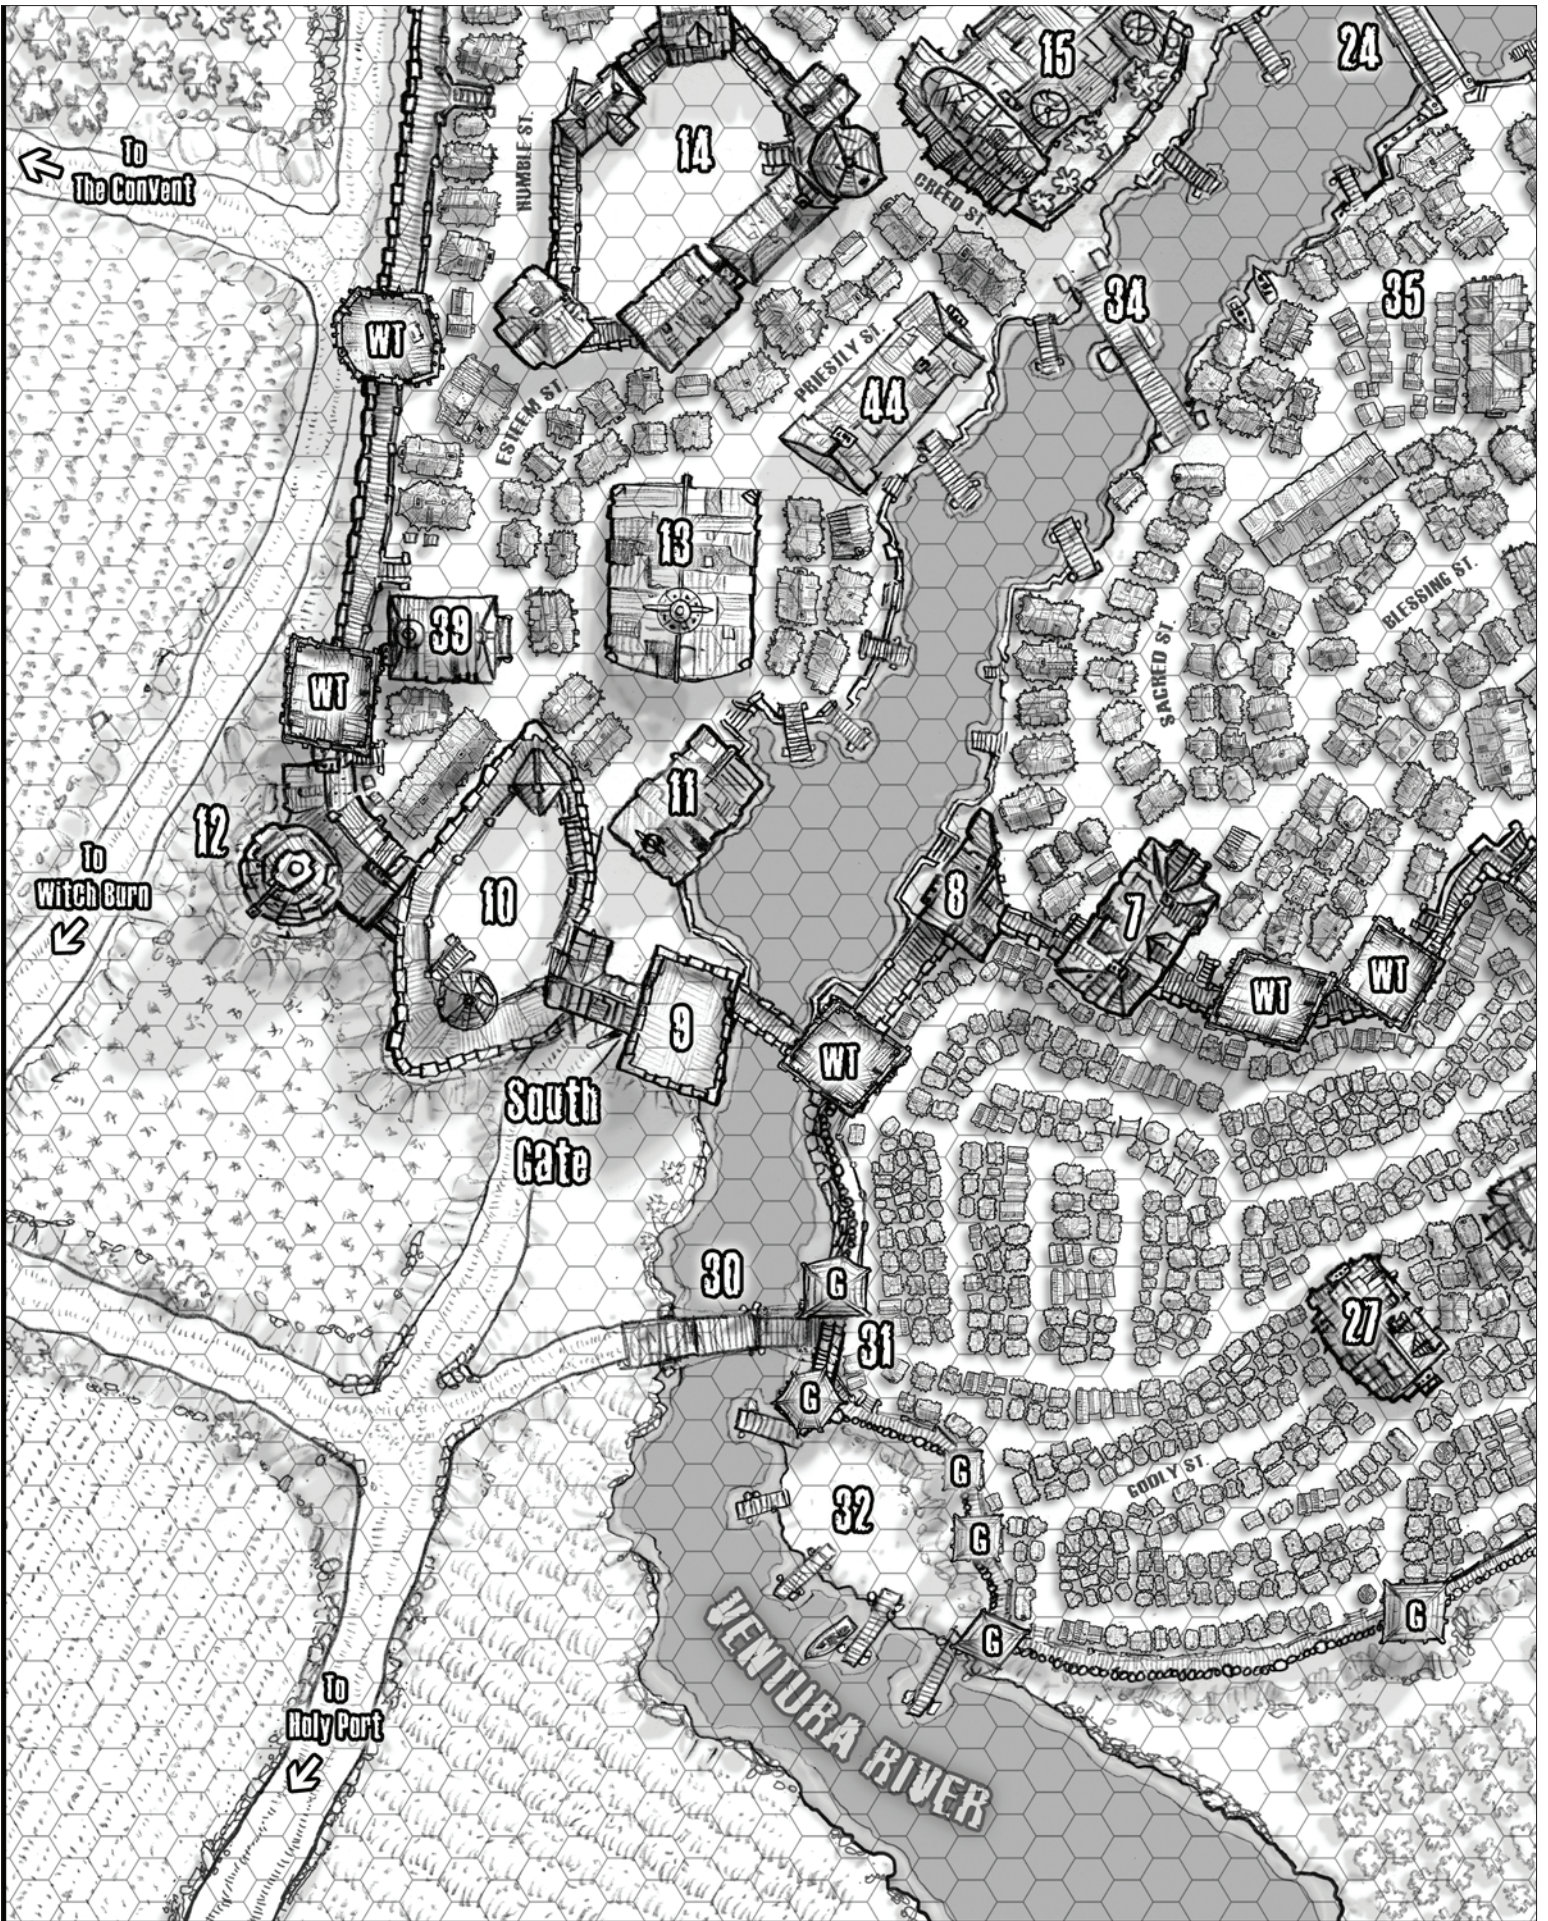

PURE HUB CITY

Scale: 1 Hexagon = 5m

Map Key

- G Guard Tower (total 14)
- WT Watch Tower (total 26)
- 1 Imperial Airship Core Base
- 2 North Gate Keep
- 3 Vicarhold
- 4 Arch Fort
- 5 East Buttress
- 6 Fort Devotion
- 7 Expansion Planning Office
- 8 Villa De Virtuous
- 9 River Watch
- 10 Entry Plaza
- 11 Riverside Merchants Exchange
- 12 South Gun Tower
- 13 Cathedral of Purity
- 14 Imperial Legion Grounds
- 15 Holy Botanical Gardens
- 16 Imperial Prison
- 17 Imperial Courthouse
- 18 Imperial Cavalry Plaza
- 19 Purification Rotunda
- 20 Pavilion of Sanctity
- 21 Congregational Hall
- 22 Basilica Puritussa
- 23 Plaza of the Chosen
- 24 Ventura bridge
- 25 Gallery of Divine Perfection
- 26 Hearthstone House
- 27 Herman's True Labor Inn
- 28 O'Donald's Inn & Stable
- 29 Worker's Association Pub
- 30 Settlers Welcome Bridge
- 31 Quayside Checkpoint
- 32 Curt's Landing
- 33 roadside Checkpoint
- 34 Riverwalk Bridge
- 35 Public Free Market
- 36 Tomb of the Martyrs
- 37 Imperial Records Office
- 38 Mausoleum of the Vicars
- 39 Chapel of St. Ronalda
- 40 Guntower Prime
- 41 Shrine of the Undefined
- 42 Church of Purgation
- 43 Sarcophagi of the Foundlings
- 44 Ship Builder's Guild
- 45 Cloister of the Needful

MAP CR-23: Pure Hub City

- G Guard Tower (total 14)
- WT Watch Tower (total 26)
- 1 Imperial Airship Core Base
- 2 North Gate Keep
- 3 Vicarhold
- 4 Arch Fort
- 5 East Buttress
- 6 Fort Devotion
- 7 Expansion Planning Office
- 8 Villa De Virtuous
- 9 River Watch
- 10 Entry Plaza