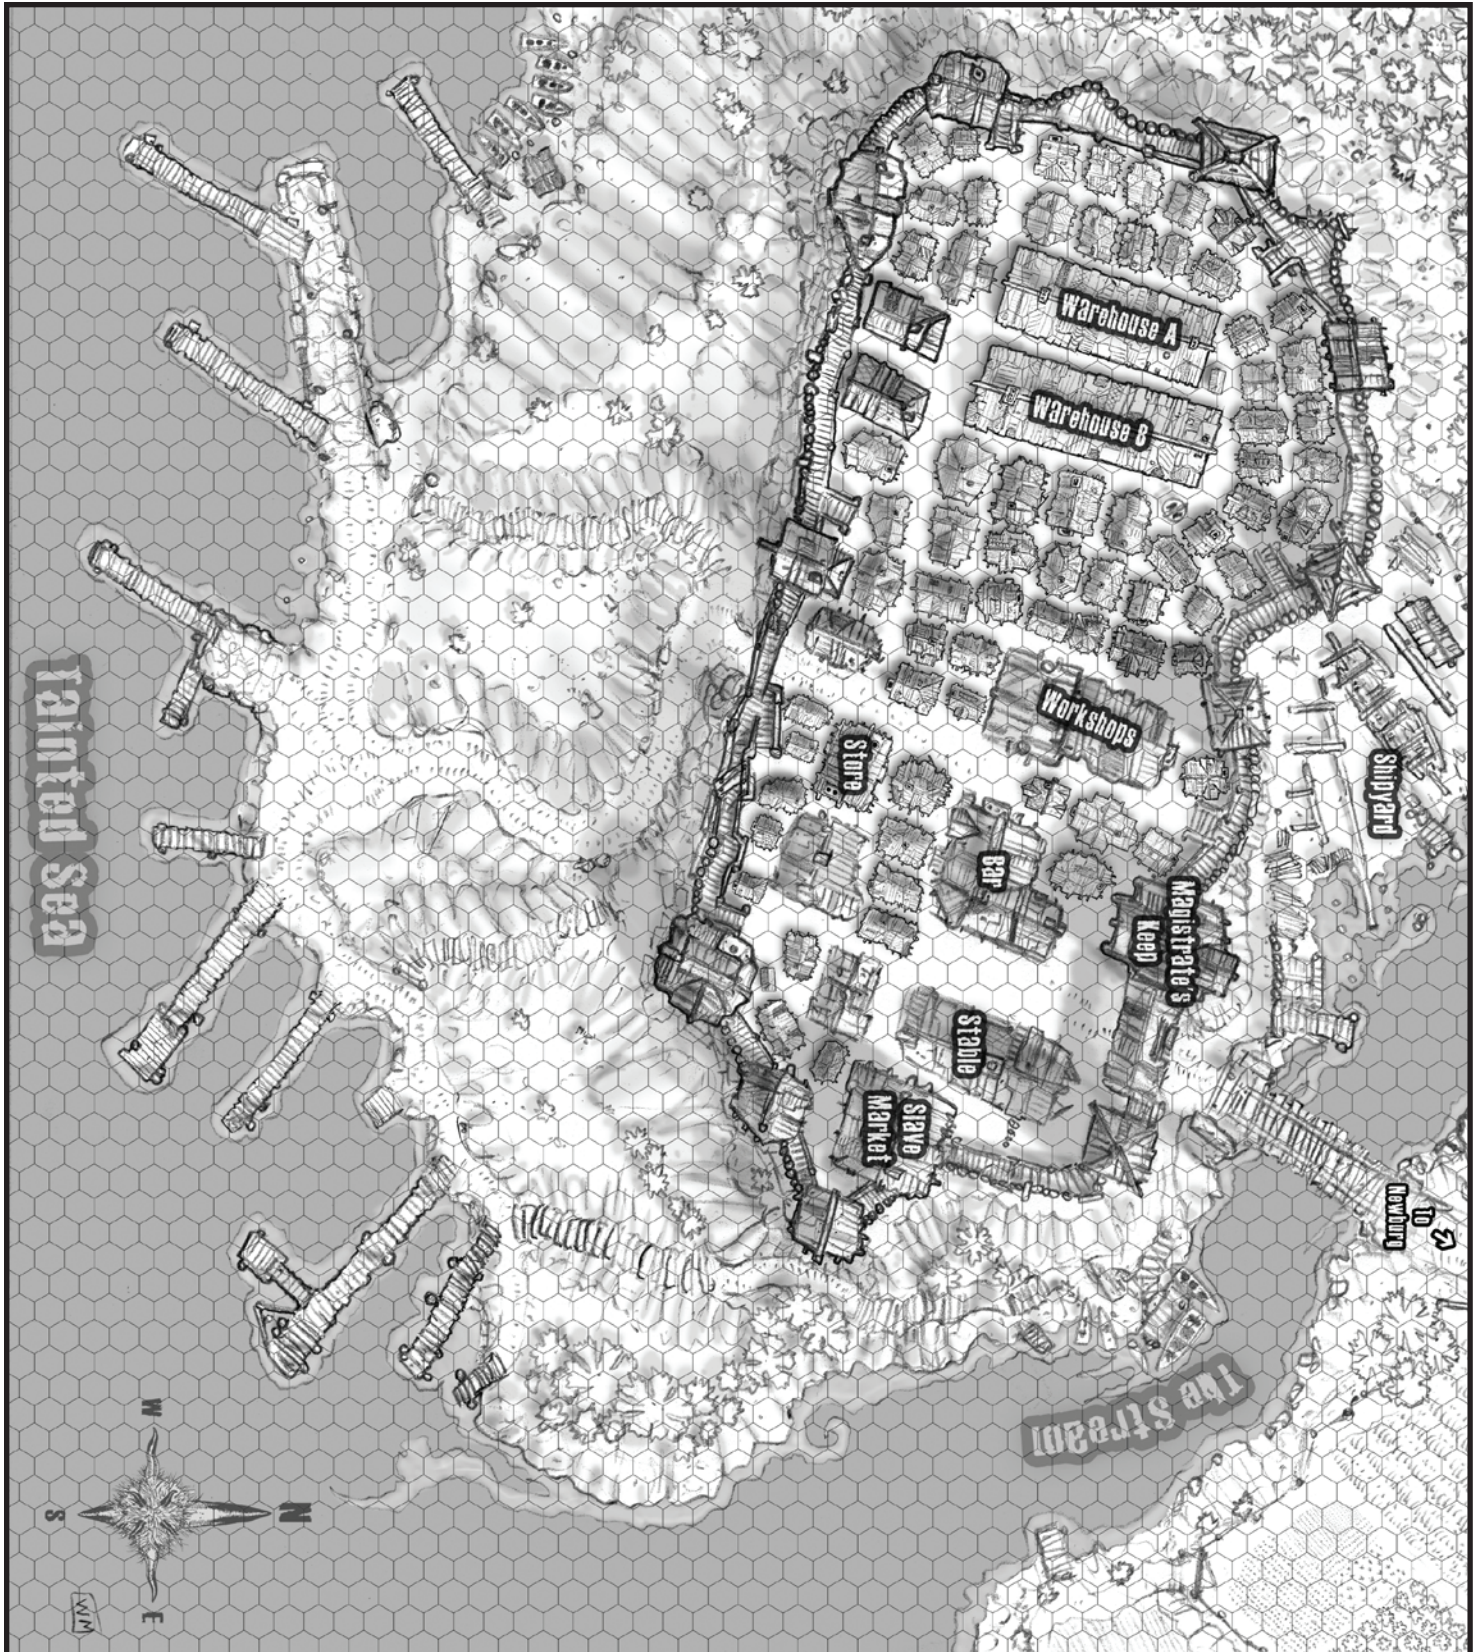

MAP CR-15: Windway

1 hex = 5 meters