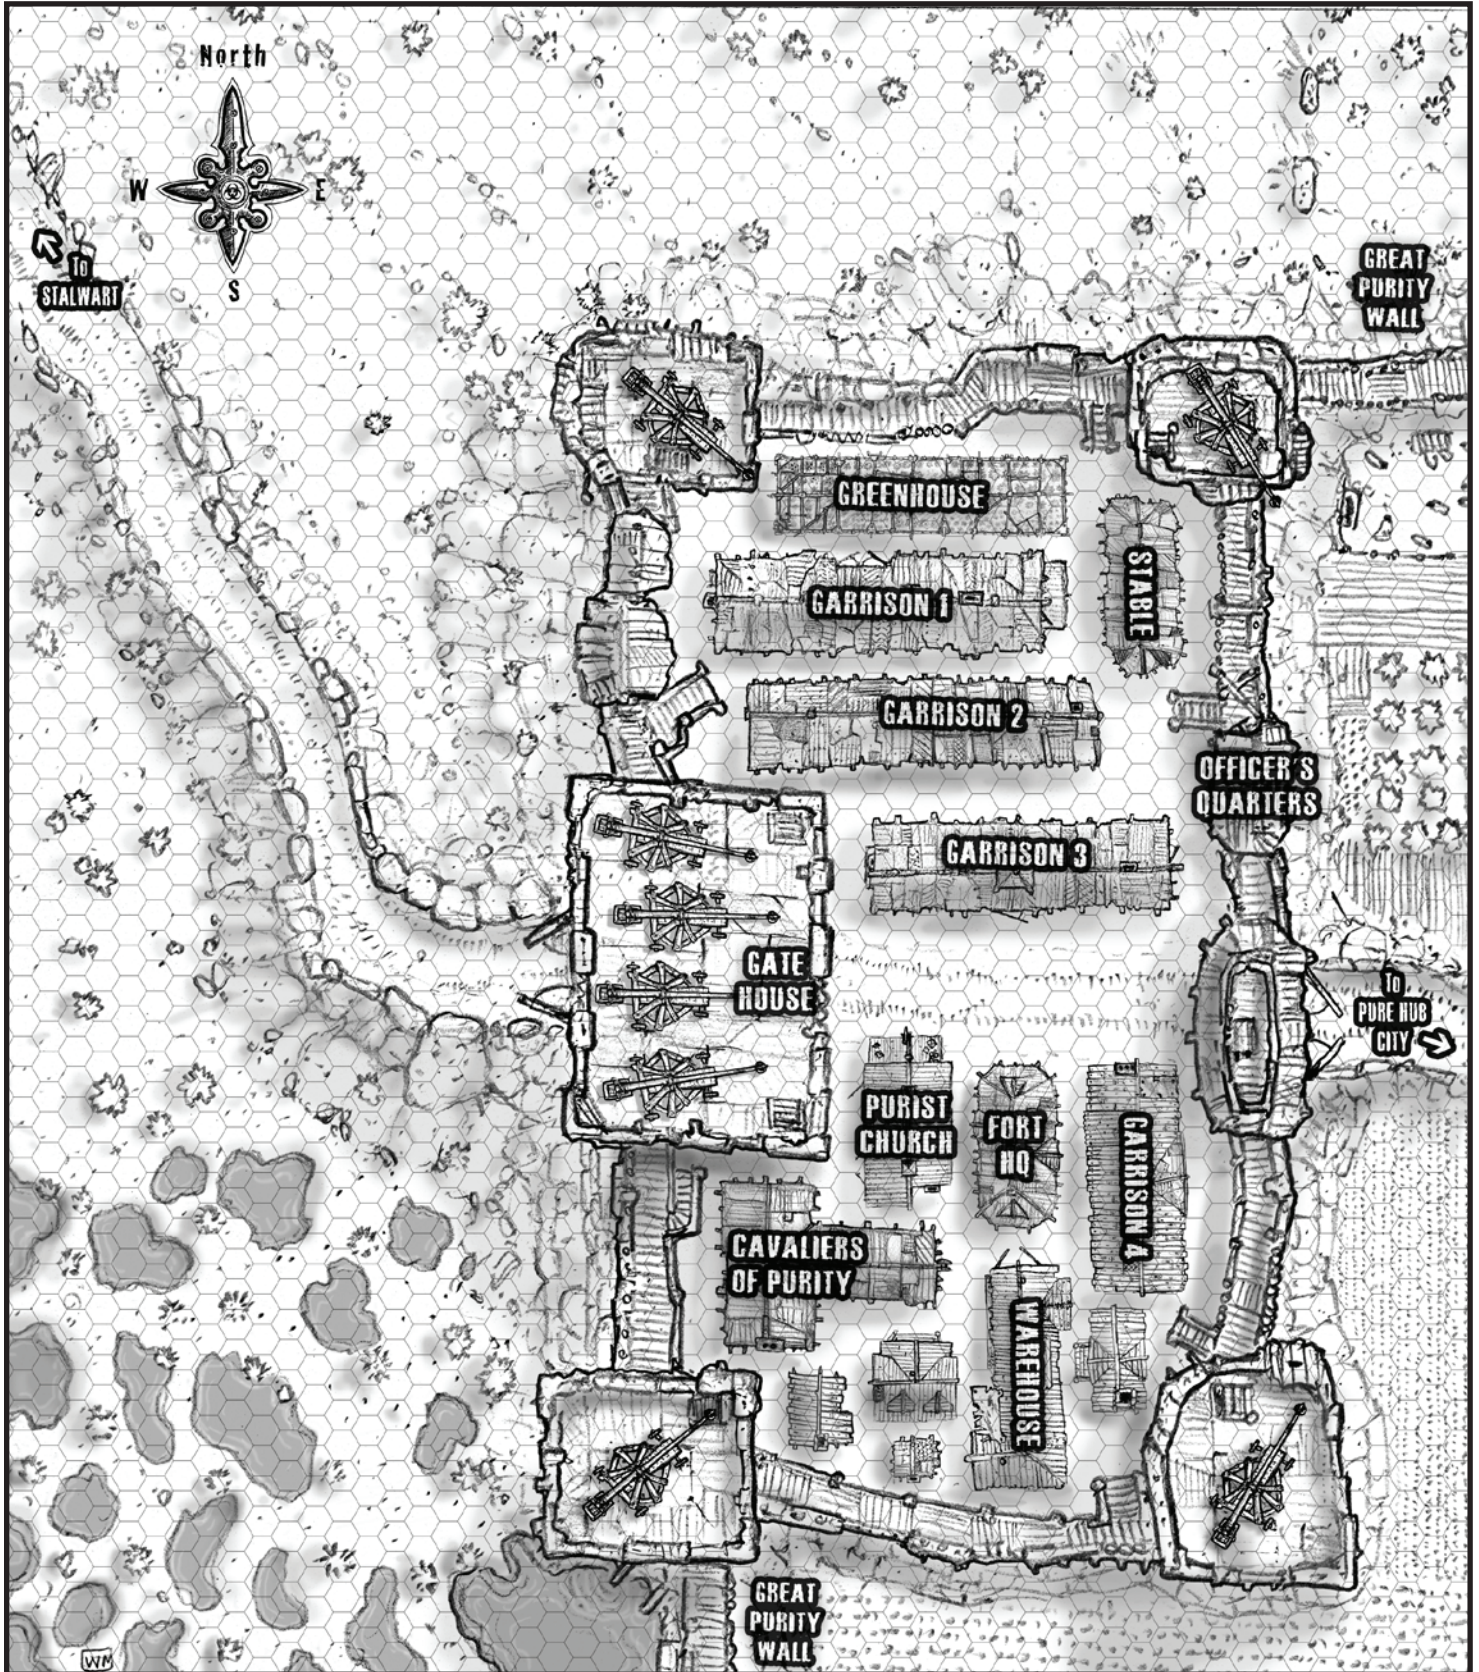

MAP CR-17: Clean Guard

1 hex = 5 meters