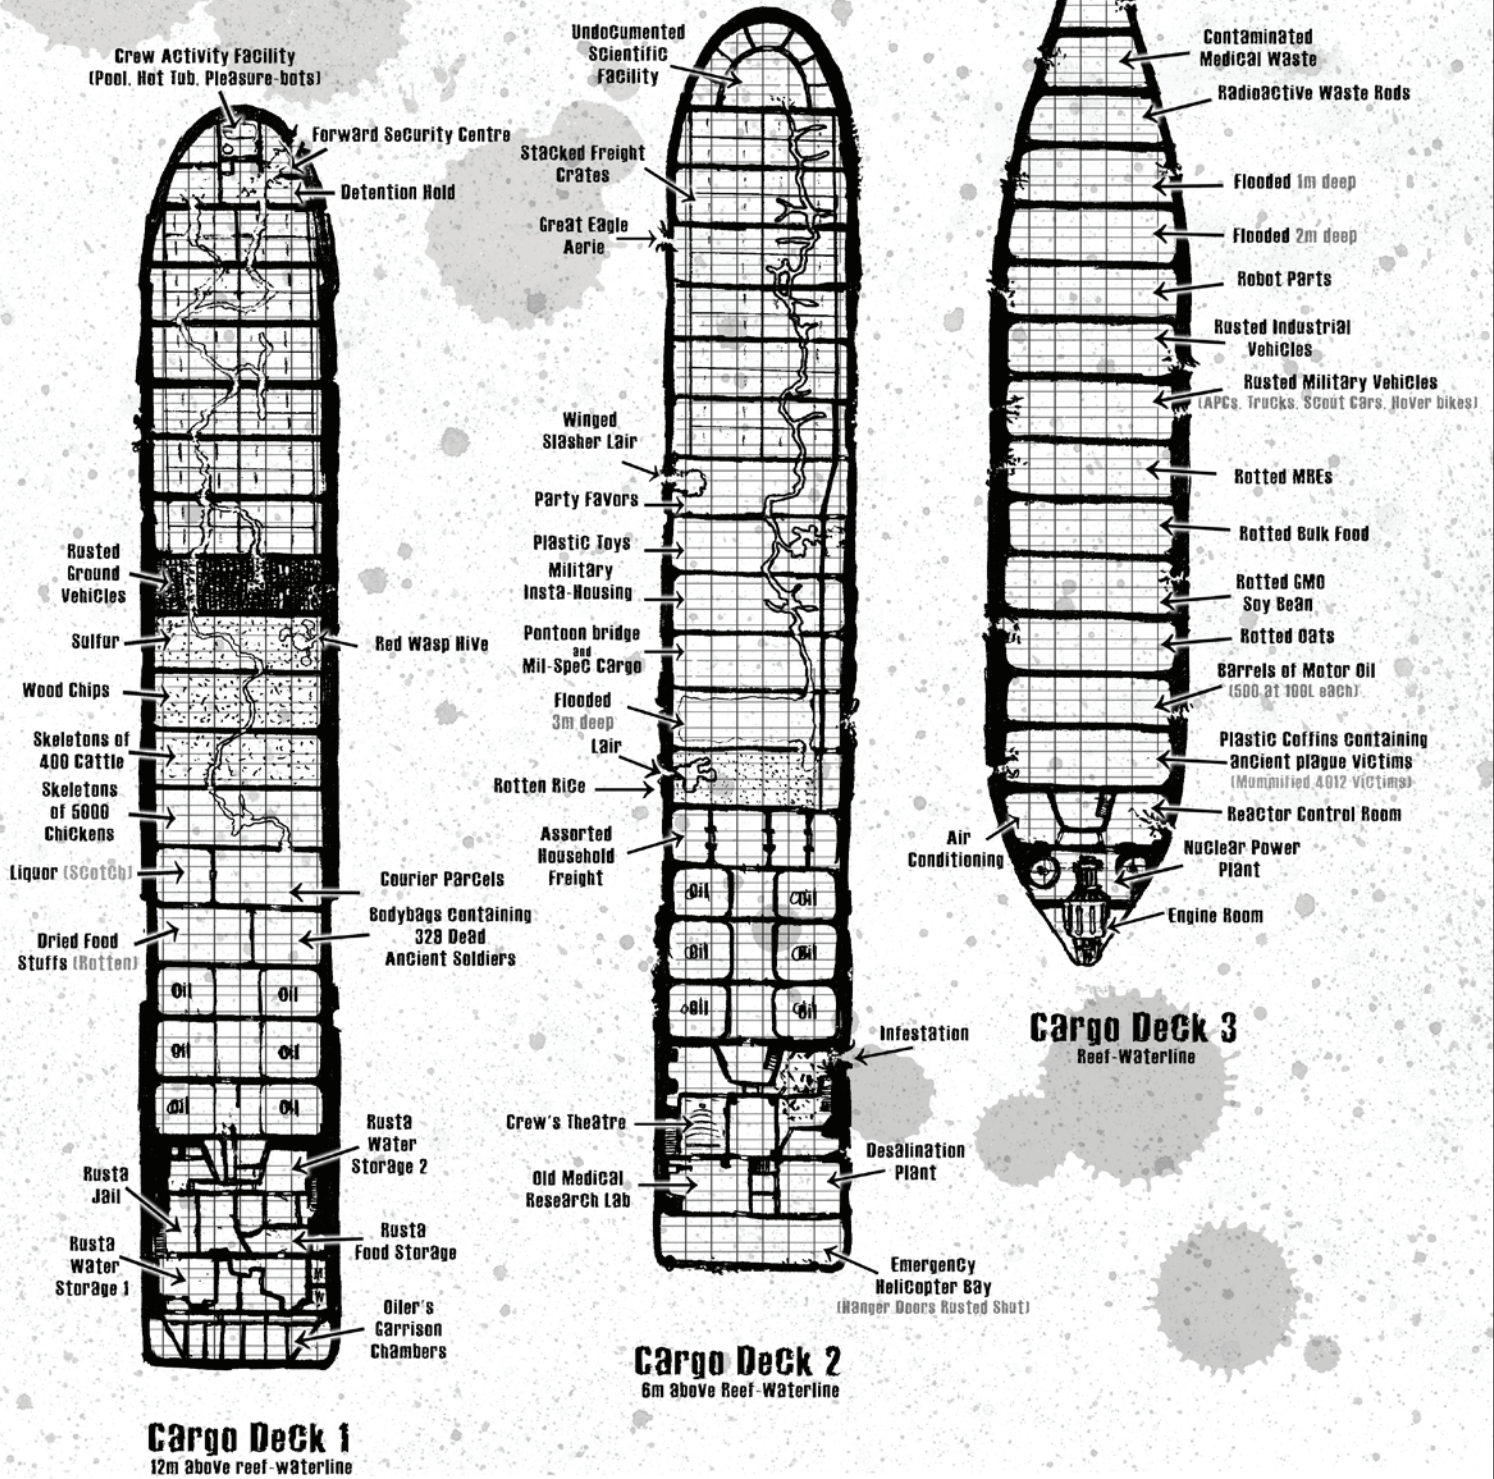

- 23 Administration Tower
- 24 Cavalry Barracks
- 25 Gunnery Platform
- 26 South Portal
- 27 Neville Gate
- 28 People's Gate
- 29 Canal Gate
- 30 North Shore Gate
- 31 Fort Carte Blanche
- 32 Riverside Quay
- 33 Tentville Portal
- 34 People's Army Garrison
- 35 Liberty Iron Works
- 36 Oscar's Scrap and Supply
- 37 Hershey's Motel
- 38 Ghenna's Brothel
- 39 Waxell's Slave Depot
- 40 The Bohemian Inn
- 41 The Lax Hound
- 42 Trader's Guild Association Hall
- 43 Spotters XXX Club
- 44 Fairways Clinic
- 45 Travelers Oasis Pub
- 46 Wicca Lane Bar & Grill
- 47 All People's Cathedral
- 48 Kord's Casino & Spa
- 49 Community Center
- 50 High Road Hotel & Bar
- 51 Eros Lounge
- 52 Salvager's Pub
- 53 Sky Marshal's Bar
- 54 Trader's Inn
- 55 Polly's Saloon
- 56 Waterside Salon
- 57 The New Wall
- 58 Bailout Bridge
- 59 Pander's Bridge
- 60 Vlad's Bridge
- 61 Liberty Bridge

MAP CR-30: Memory

1 hex = 5 meters

MAP CR-31: Port Folly

1 hex = 5 meters

MAP CR-32A: Rock Spire, Exterior View

1 hex = 3 meters

MAP CR-32B: Rock Spire, Interior View

MAP CR-33: Rusted Hulk, Exterior View with Surrounding Tainted Sea

North

WM 1 Hexagon = 25 meters

MAP CR-34: Rusted Hulk, Cargo Decks 1, 2 and 3

1 space = 25 meters

MAP CR-36: Safe Port

1 hex = 5 meters

MAP CR-4: Sandbarra
1 hex = 5 meters

MAP CR-5: Sea Home