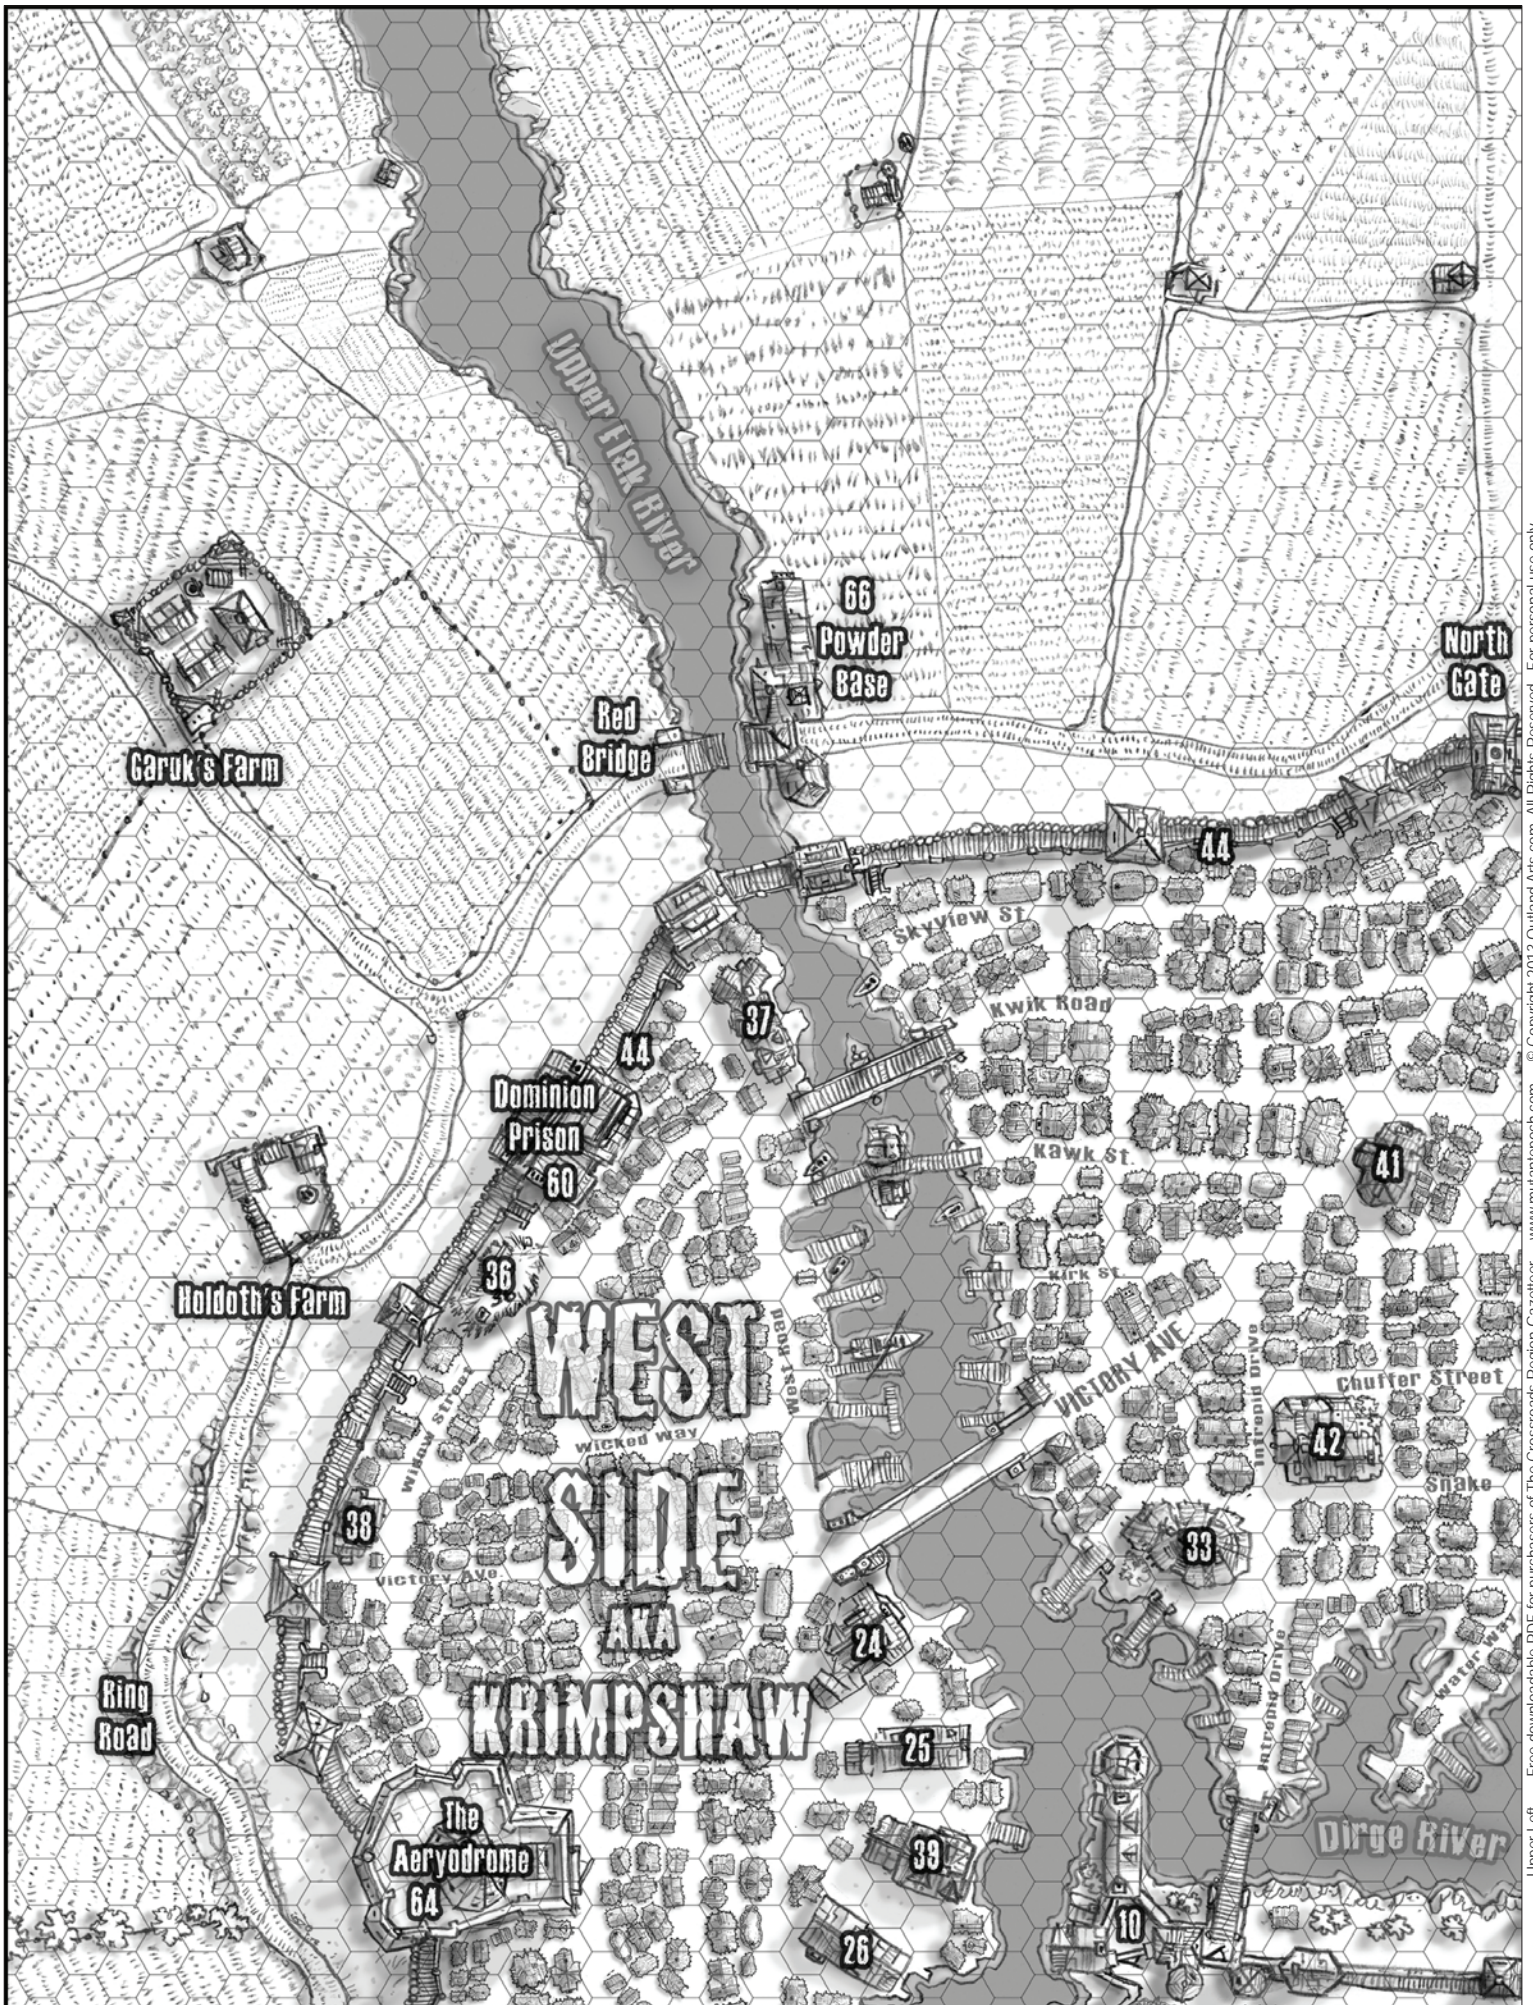

MAP CR-10: Hookville

1 hex = 5 meters

Newburg

Newburg Map Key

- | | | |
|---------------------------------|--------------------------------|----------------------|
| 1 Dominion House | 26 Leather works | 52 Zundor's Manor |
| 2 Caledon House | 27 Dominion Ship yards | 53 Mackuth Castle |
| 3 Great Buttress | 28 Commercial Shipyards | 54 Shang's Keep |
| 4 South Turret | 29 Amber Coliseum | 55 Firehart Fortress |
| 5 Bentolli's Castle | 30 Higgin Repair Shop | 56 Docko Keep |
| 6 Hopper's Tower | 31 Dressies' Computer Service | 57 Fort Skullburn |
| 7 Drezwath's Tower | 32 Calipers Robotics | 58 Fort Jove |
| 8 Kachmoot's Spire | 33 Captain Sulza's Brothel | 59 Hollybarb Castle |
| 9 Greda's Gate | 34 Dominion Recruiting Station | 60 Dominion Prison |
| 10 Dominion Military College | 35 Newburg University | 61 Gun keep |
| 11 Dominion Artifact Depository | 36 Skimpies Inn | 62 Great Fort |
| 12 Dominion Research Office | 37 Norwestern Motel | 63 River Fort |
| 13 Dominion Warehouse One | 38 Katies Inn and Brothel | 64 The Aerodrome |
| 14 Dominion Warehouse Two | 39 Mongolias Hotel & Saloon | 65 Bower Gate |
| 15 Dominion Kennels | 40 O'Tunner's Inn | 66 Powder Base |
| 16 Black Manor | 41 Tekkata's Motel | |
| 17 Bayview Tower | 42 Chateau Citrone | |
| 18 Evolution Institute | 43 The Villa Grande | |
| 19 Court of the Dominion | 44 Generic Bar | |
| 20 Antenna Pinnacle | 45 Kinnaird's Cellar | |
| 21 Dominion Warehouse Three | 46 Skull-Pen Pub | |
| 22 Dominion Hospital | 47 Bondoux Bar | |
| 23 Newburg Slave Market | 48 Friscos Pub | |
| 24 Quepp's Hospital | 49 Gothicalla | |
| 25 Iron Works | 50 The Silver Drake | |
| | 51 Fort Hydrax | |