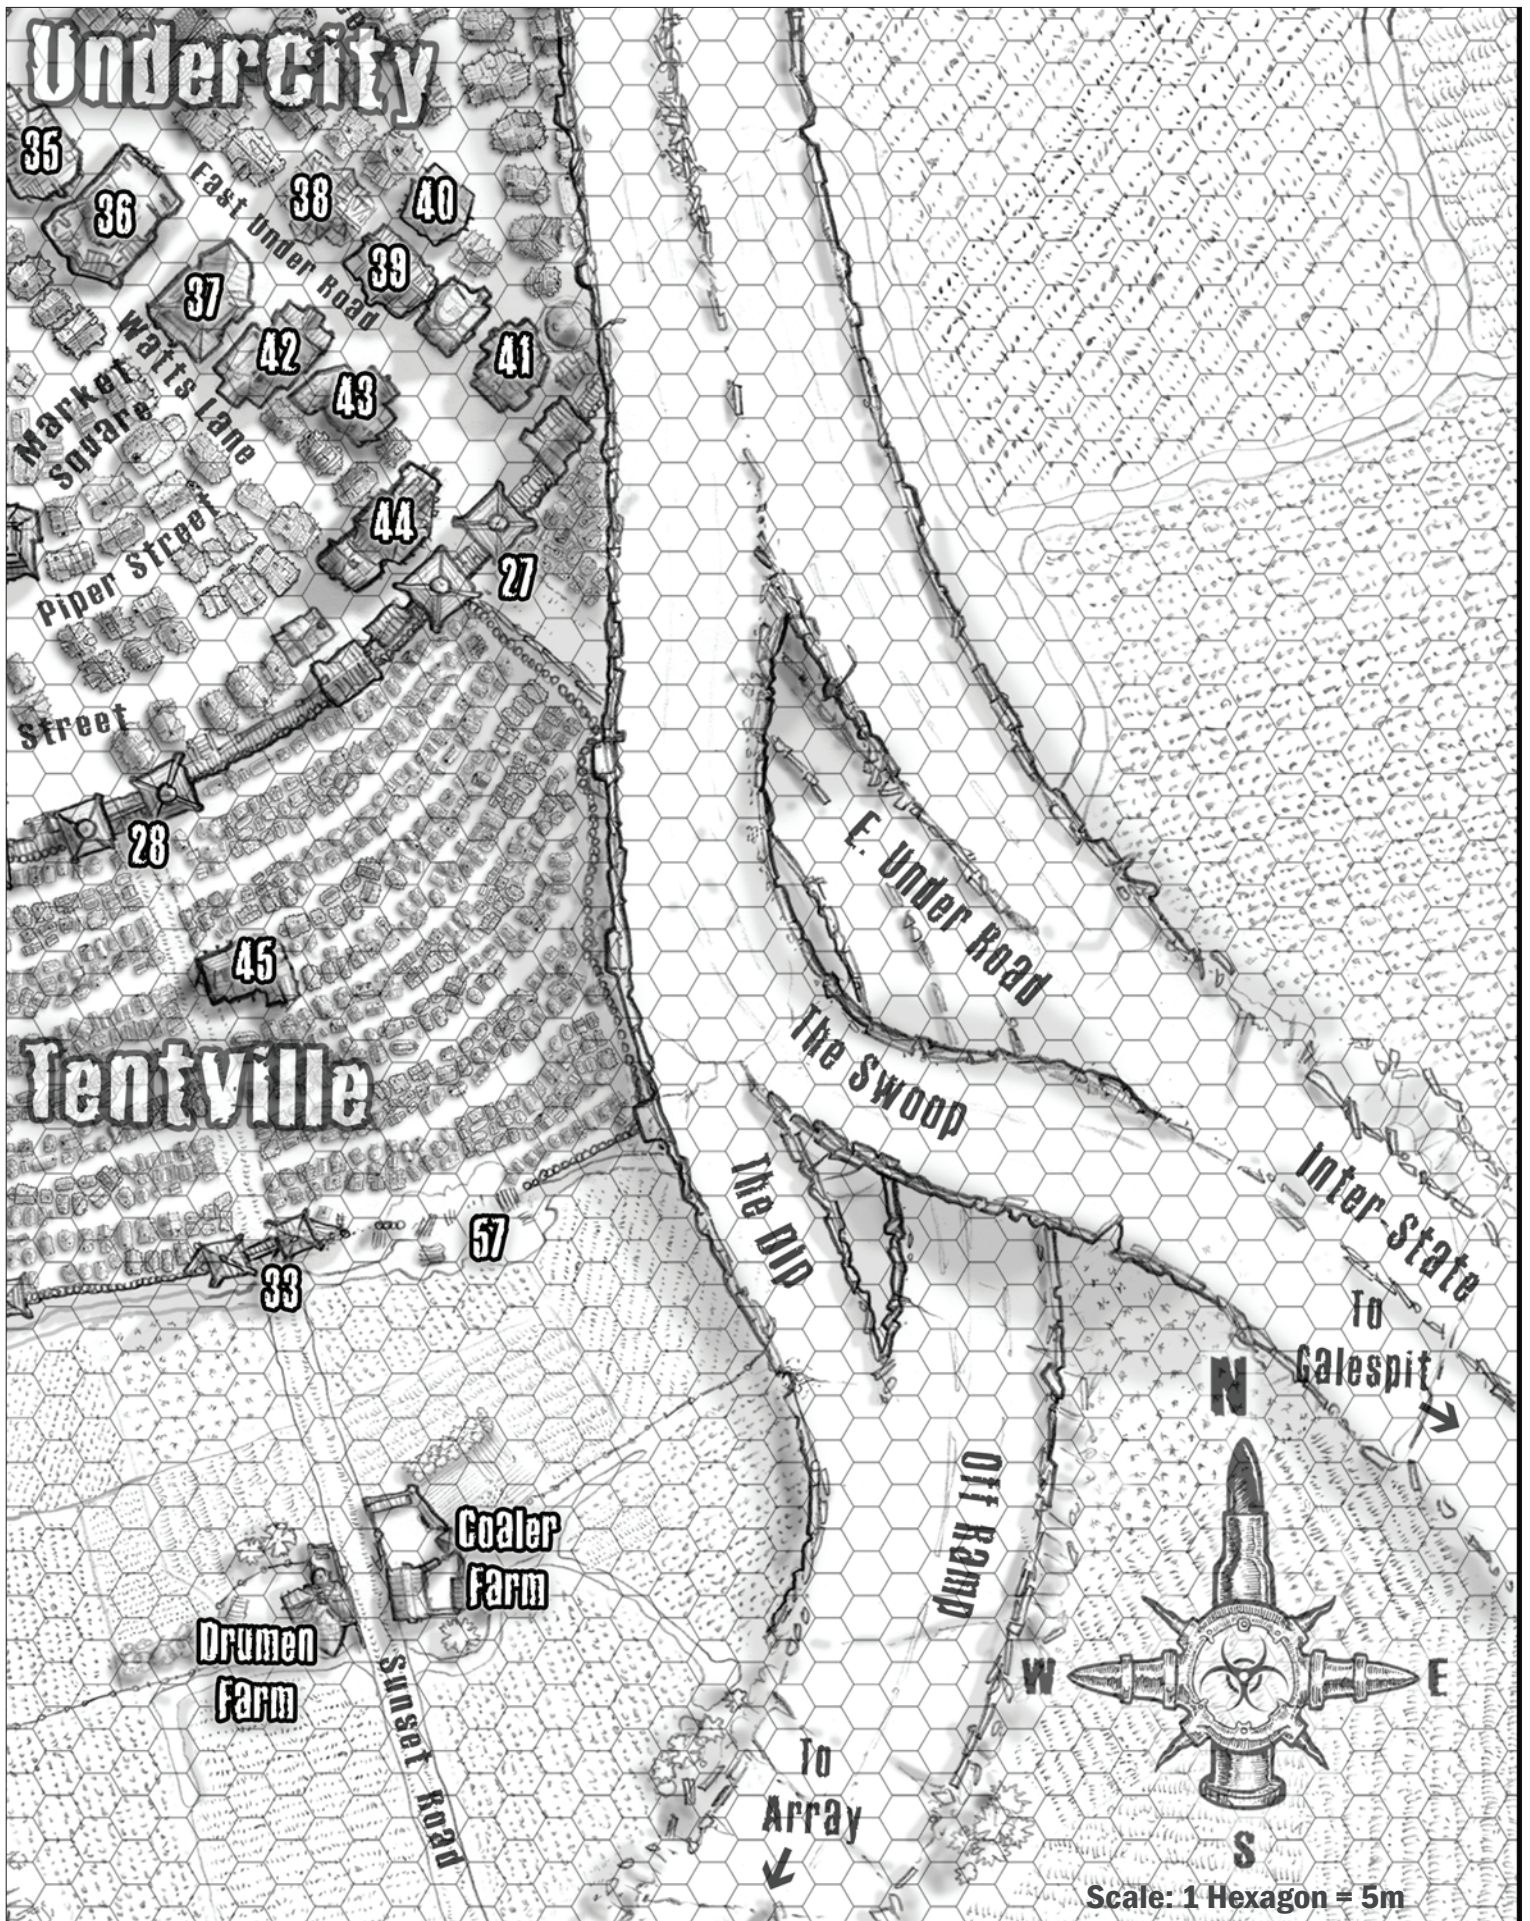

for MAP CR-2: Overpass

- | | | |
|--------------------------------------|------------------------------------|---------------------------|
| 1 Fort Maverick | 24 Cavalry Barracks | 47 All People's Cathedral |
| 2 Freehold Barracks | 25 Gunnery Platform | 48 Kord's Casino & Spa |
| 3 Library of Truth | 26 South Portal | 49 Community Center |
| 4 Overpass Council Hall | 27 Newville Gate | 50 High Road Hotel & Bar |
| 5 Overpass Heights University (OHU) | 28 People's Gate | 51 Eros Lounge |
| 6 Freehold Tech Center | 29 Canal Gate | 52 Salvager's Pub |
| 7 Hoot's Loan Office | 30 North Shore Gate | 53 Sky Marshal's Bar |
| 8 Fort Drummer | 31 Fort Carte Blanche | 54 Trader's Inn |
| 9 Doth's Relic Market | 32 Riverside Quay | 55 Polly's Saloon |
| 10 Freehold Historic Society | 33 Tentville Portal | 56 Waterside Salon |
| 11 Fort Silo | 34 People's Army Garrison | 57 The New Wall |
| 12 Gatehold | 35 Liberty Iron Works | 58 Bailout Bridge |
| 13 Fort Sovereignty | 36 Oscar's Scrap and Supply | 59 Pander's Bridge |
| 14 Keef's Bunker | 37 Hershey's Motel | 60 Vlad's Bridge |
| 15 East Ramp Arch | 38 Ghenna's Brothel | 61 Liberty Bridge |
| 16 Airship Port (Air traders Assoc.) | 39 Waxell's Slave Depot | |
| 17 Independence Hall | 40 The Bohemian Inn | |
| 18 Rosell Terrace | 41 The Lax Hound | |
| 19 All People's Clock Tower | 42 Trader's Guild Association Hall | |
| 20 Overpass Treasury Tower | 43 Spotters XXX Club | |
| 21 Freedom Dome | 44 Fairways Clinic | |
| 22 Elevator Tower | 45 Travelers Oasis Pub | |
| 23 Administration Tower | 46 Wicca Lane Bar & Grill | |

OVERPASS

MAP CR-2: Overpass

- 1 Fort Maverick
- 2 Freehold Barracks
- 3 Library of Truth
- 4 Overpass Council Hall

- 5 Overpass Heights University (OHU)
- 6 Freehold Tech Center
- 7 Hoot's Loan Office
- 8 Fort Drummer
- 9 Doth's Relic Market
- 10 Freehold Historic Society