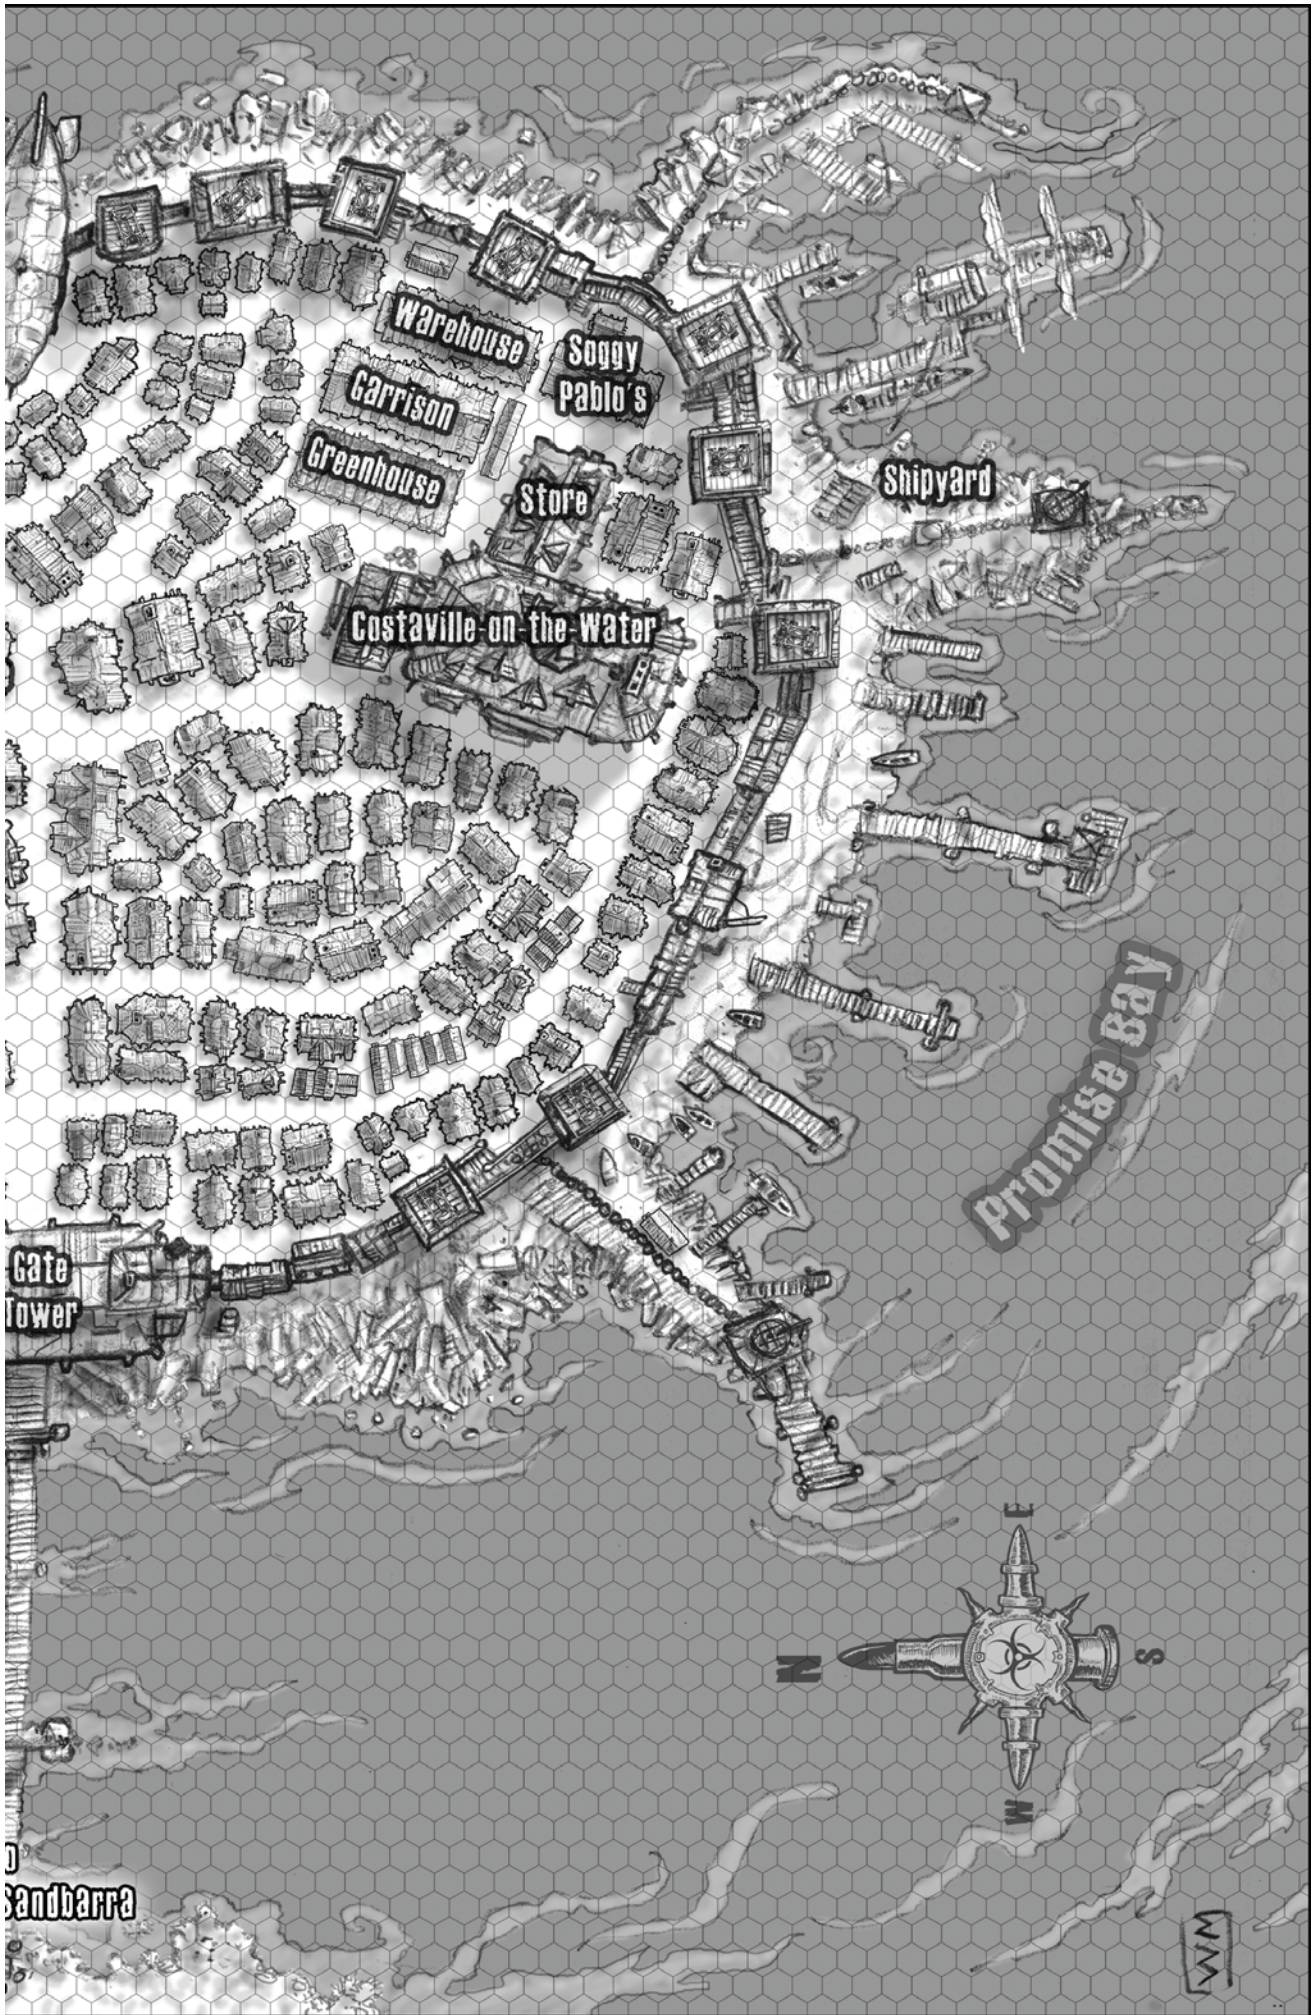

- 28 O'Donald's Inn & Stable
- 29 Worker's Association Pub
- 30 Settler's Welcome Bridge
- 31 Quayside Checkpoint
- 32 Curt's Landing
- 33 Roadside Checkpoint
- 34 Riverwalk Bridge
- 35 Public Free Market
- 36 Tomb of the Martyrs
- 37 Imperial Records Office
- 38 Mausoleum of the Vicars
- 39 Chapel of St. Ronalda
- 40 Guntower Prime
- 41 Shrine of the Undefined
- 42 Church of Purgation
- 43 Sarcophagi of the Foundlings
- 44 Ship Builder's Guild
- 45 Cloister of the Needful

- 23 Administration Tower
- 24 Cavalry Barracks
- 25 Gunnery Platform
- 26 South Portal
- 27 Neville Gate
- 28 People's Gate
- 29 Canal Gate
- 30 North Shore Gate
- 31 Fort Carte Blanche
- 32 Riverside Quay
- 33 Tentville Portal
- 34 People's Army Garrison
- 35 Liberty Iron Works
- 36 Oscar's Scrap and Supply
- 37 Hershey's Motel
- 38 Ghenna's Brothel
- 39 Waxell's Slave Depot
- 40 The Bohemian Inn
- 41 The Lax Hound
- 42 Trader's Guild Association Hall
- 43 Spotters XXX Club
- 44 Fairways Clinic
- 45 Travelers Oasis Pub
- 46 Wicca Lane Bar & Grill
- 47 All People's Cathedral
- 48 Kord's Casino & Spa
- 49 Community Center
- 50 High Road Hotel & Bar
- 51 Eros Lounge
- 52 Salvager's Pub
- 53 Sky Marshal's Bar
- 54 Trader's Inn
- 55 Polly's Saloon
- 56 Waterside Salon
- 57 The New Wall
- 58 Bailout Bridge
- 59 Pander's Bridge
- 60 Vlad's Bridge
- 61 Liberty Bridge

- The Creeps
- The Skin Takers
- The Leathers
- The Mod Men

GH Greenhouse

N

S

W

E

MAP CR-7B: Steel Hill Deep Slum view
1 space = 5 meters

Steel Hill

1 hex = 5 meters

River
Bridge

Sorrow / E

Warehouse

Soggy Pablo's

Garrison

Greenhouse

Store