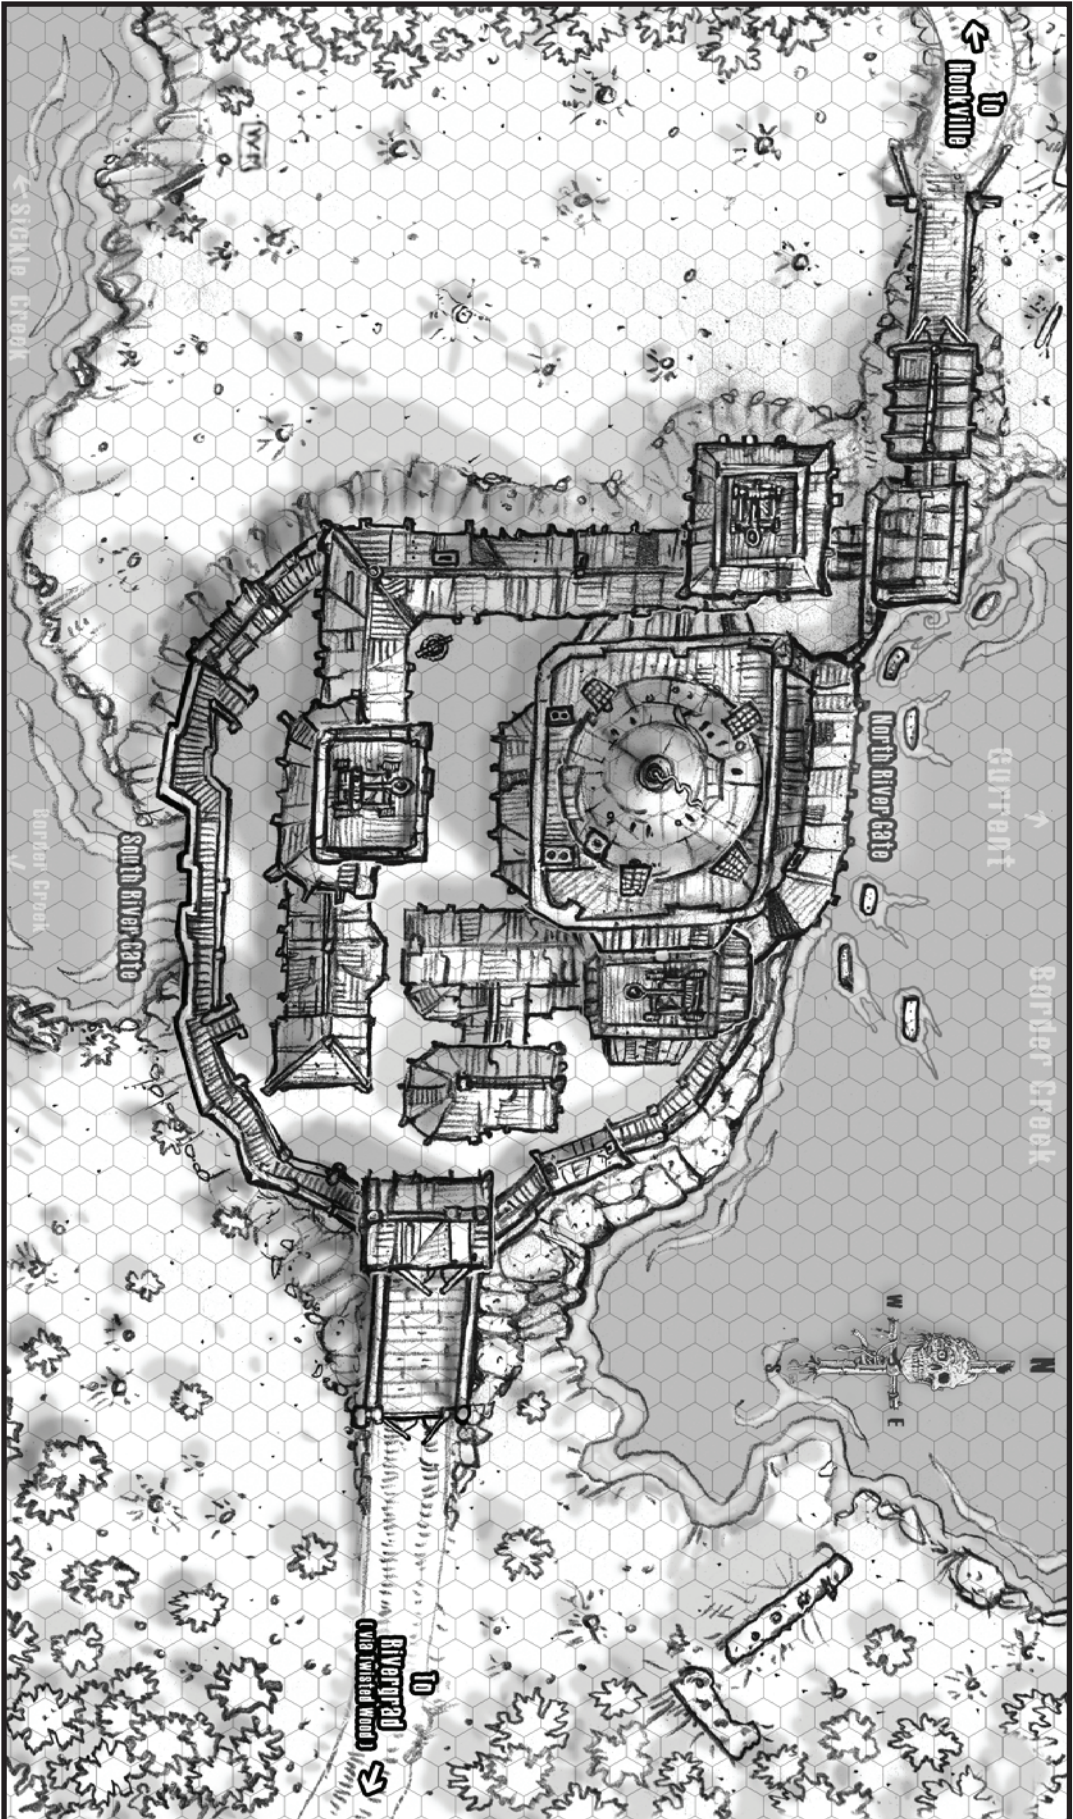

MAP CR-12A: North Fort

1 hex = 3 meters