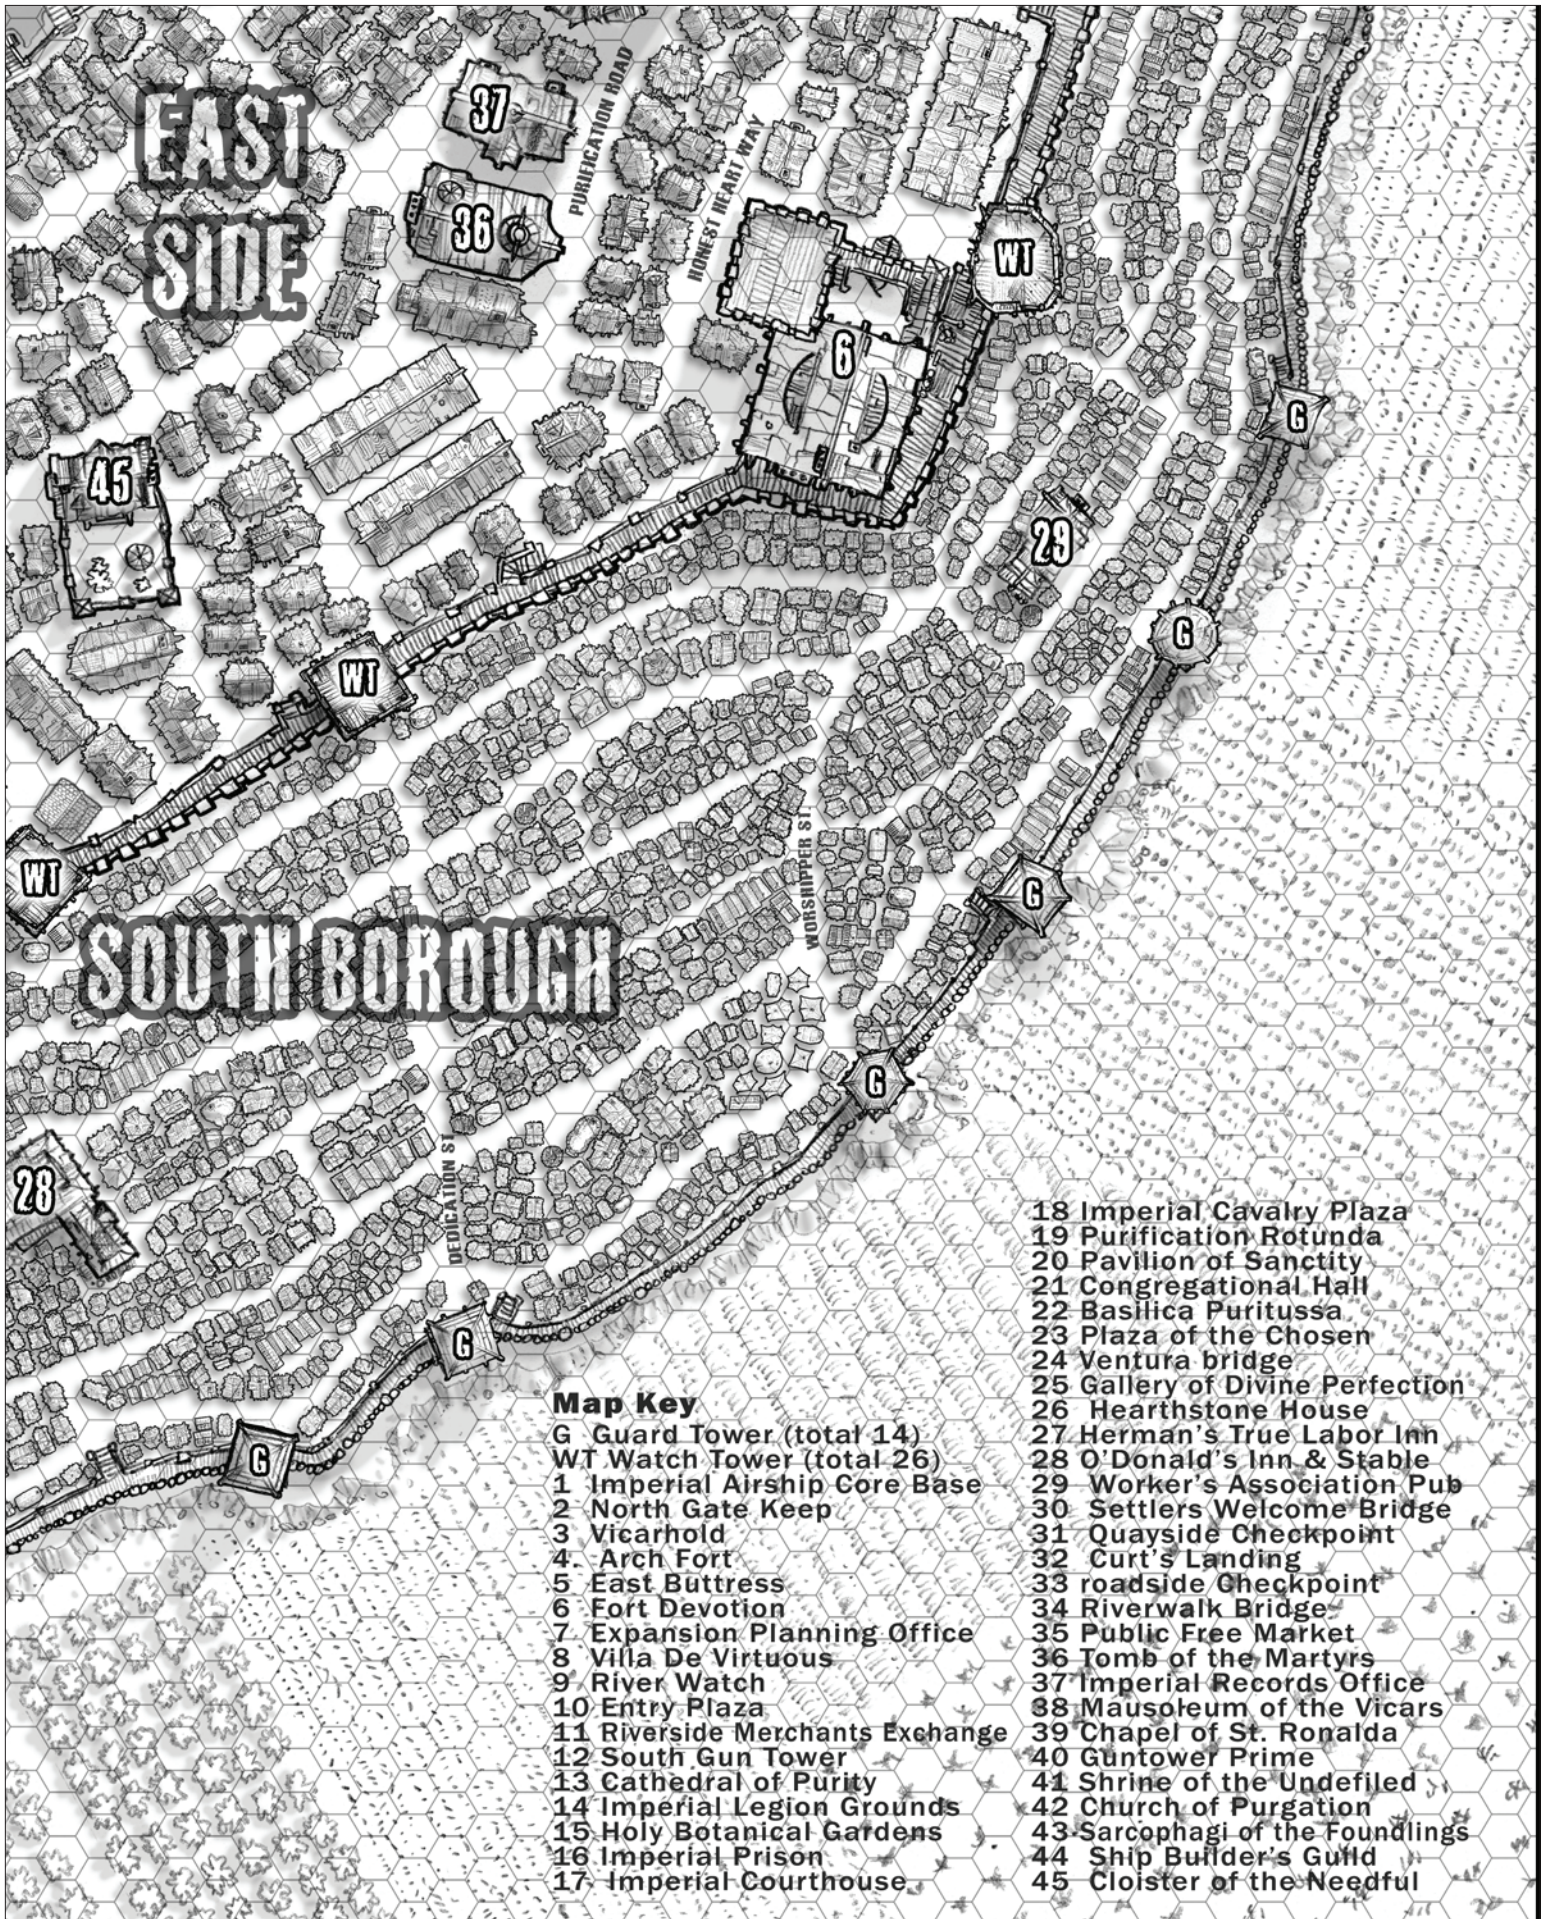

PURE HUB CITY

Scale: 1 Hexagon = 5m

Map Key

- G Guard Tower (total 14)
- WT Watch Tower (total 26)
- 1 Imperial Airship Core Base
- 2 North Gate Keep
- 3 Vicarhold
- 4 Arch Fort
- 5 East Buttress
- 6 Fort Devotion
- 7 Expansion Planning Office
- 8 Villa De Virtuous
- 9 River Watch
- 10 Entry Plaza
- 11 Riverside Merchants Exchange
- 12 South Gun Tower
- 13 Cathedral of Purity
- 14 Imperial Legion Grounds
- 15 Holy Botanical Gardens
- 16 Imperial Prison
- 17 Imperial Courthouse
- 18 Imperial Cavalry Plaza
- 19 Purification Rotunda
- 20 Pavilion of Sanctity
- 21 Congregational Hall
- 22 Basilica Puritussa
- 23 Plaza of the Chosen
- 24 Ventura bridge
- 25 Gallery of Divine Perfection
- 26 Hearthstone House
- 27 Herman's True Labor Inn
- 28 O'Donald's Inn & Stable
- 29 Worker's Association Pub
- 30 Settlers Welcome Bridge
- 31 Quayside Checkpoint
- 32 Curt's Landing
- 33 roadside Checkpoint
- 34 Riverwalk Bridge
- 35 Public Free Market
- 36 Tomb of the Martyrs
- 37 Imperial Records Office
- 38 Mausoleum of the Vicars
- 39 Chapel of St. Ronalda
- 40 Guntower Prime
- 41 Shrine of the Undefined
- 42 Church of Purgation
- 43 Sarcophagi of the Foundlings
- 44 Ship Builder's Guild
- 45 Cloister of the Needful