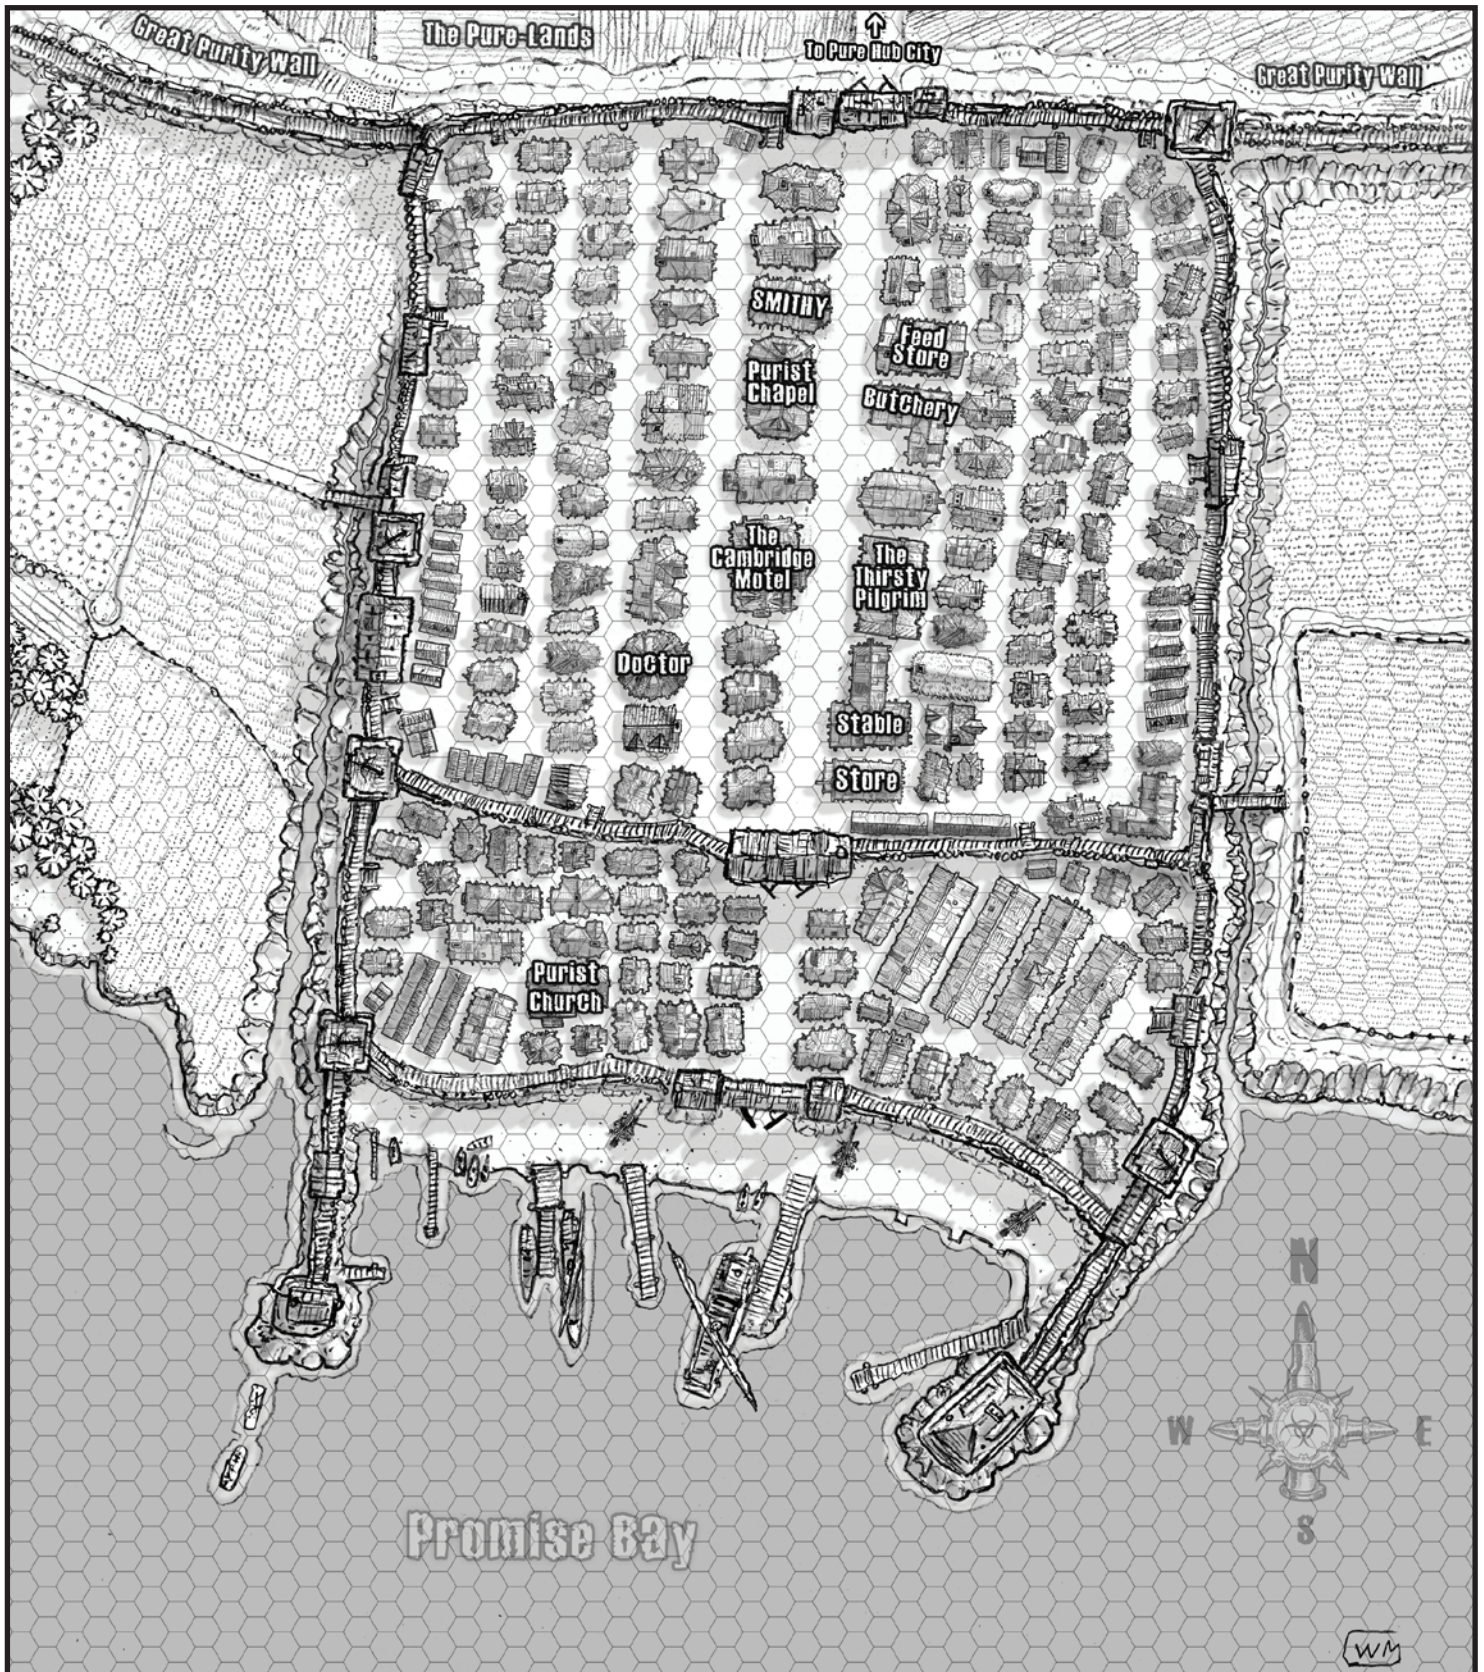

MAP CR-1: Array

Scale: 1 hex = 3 meters

Location Key:

- 1 Main Gates and Battery Transfer Window
- 2 Boarding Enclosure Gates
- 3 Logan's Lounge Bar
- 4 Wagon Camp Area
- 5 Tent Camp Area
- 6 HQ Building
- 7 Horrify Pen
- 8 Dirt Bike Garage

MAP CR-20: Fort Glory

1 hex = 5 meters

MAP CR-21: High Watch

1 hex = 5 meters

MAP CR-22: Holy Port

1 hex = 10 meters

Pure Hub City

MAP CR-23: Pure Hub City key

PURE HUB CITY

Scale: 1 Hexagon = 5m

Map Key

- G Guard Tower (total 14)
- WT Watch Tower (total 26)
- 1 Imperial Airship Core Base
- 2 North Gate Keep
- 3 Vicarhold
- 4 Arch Fort
- 5 East Buttress
- 6 Fort Devotion
- 7 Expansion Planning Office
- 8 Villa De Virtuous
- 9 River Watch
- 10 Entry Plaza
- 11 Riverside Merchants Exchange
- 12 South Gun Tower
- 13 Cathedral of Purity
- 14 Imperial Legion Grounds
- 15 Holy Botanical Gardens
- 16 Imperial Prison
- 17 Imperial Courthouse
- 18 Imperial Cavalry Plaza
- 19 Purification Rotunda
- 20 Pavilion of Sanctity
- 21 Congregational Hall
- 22 Basilica Puritussa
- 23 Plaza of the Chosen
- 24 Ventura bridge
- 25 Gallery of Divine Perfection
- 26 Hearthstone House
- 27 Herman's True Labor Inn
- 28 O'Donald's Inn & Stable
- 29 Worker's Association Pub
- 30 Settlers Welcome Bridge
- 31 Quayside Checkpoint
- 32 Curt's Landing
- 33 roadside Checkpoint
- 34 Riverwalk Bridge
- 35 Public Free Market
- 36 Tomb of the Martyrs
- 37 Imperial Records Office
- 38 Mausoleum of the Vicars
- 39 Chapel of St. Ronalda
- 40 Guntower Prime
- 41 Shrine of the Undefined
- 42 Church of Purgation
- 43 Sarcophagi of the Foundlings
- 44 Ship Builder's Guild
- 45 Cloister of the Needful