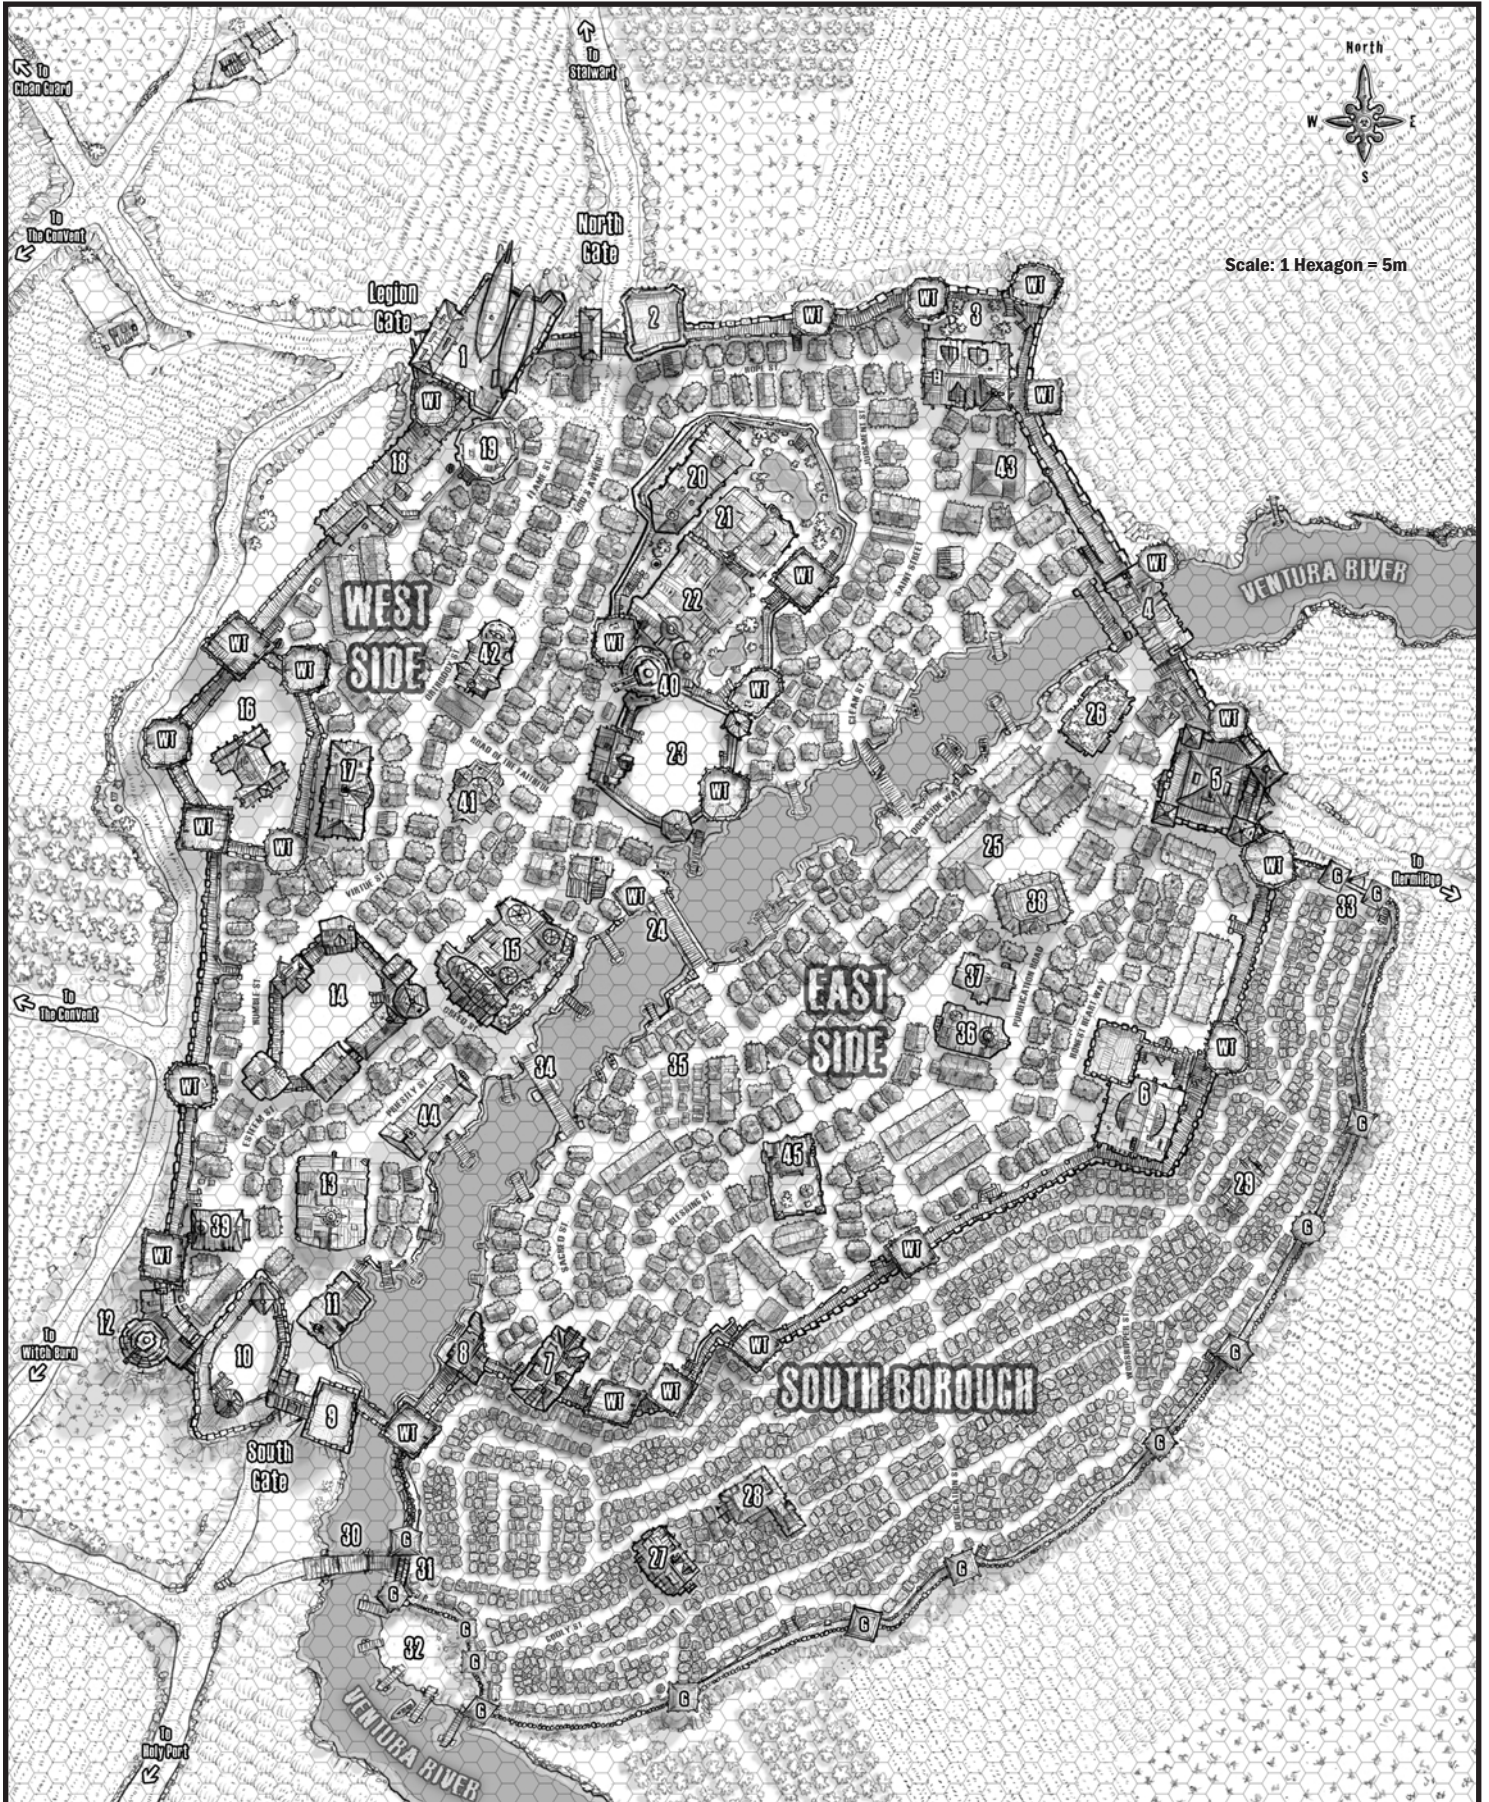

MAP CR-23: Pure Hub City

- G Guard Tower (total 14)
- WT Watch Tower (total 26)
- 1 Imperial Airship Core Base
- 2 North Gate Keep
- 3 Vicarhold
- 4 Arch Fort
- 5 East Buttress
- 6 Fort Devotion
- 7 Expansion Planning Office
- 8 Villa De Virtuous
- 9 River Watch
- 10 Entry Plaza

- 11 Riverside Merchants Exchange
- 12 South Gun Tower
- 13 Cathedral of Purity
- 14 Imperial Legion Grounds
- 15 Holy Botanical Gardens
- 16 Imperial Prison
- 17 Imperial Courthouse
- 18 Imperial Cavalry Plaza
- 19 Purification Rotunda
- 20 Pavilion of Sanctity
- 21 Congregational Hall
- 22 Basilica Puritussa
- 23 Plaza of the Chosen
- 24 Ventura bridge
- 25 Gallery of Divine Perfection
- 26 Hearthstone House
- 27 Herman's True Labor Inn

- 28 O'Donald's Inn & Stable
- 29 Worker's Association Pub
- 30 Settler's Welcome Bridge
- 31 Quayside Checkpoint
- 32 Curt's Landing
- 33 Roadside Checkpoint
- 34 Riverwalk Bridge
- 35 Public Free Market
- 36 Tomb of the Martyrs
- 37 Imperial Records Office
- 38 Mausoleum of the Vicars
- 39 Chapel of St. Ronalda
- 40 Guntower Prime
- 41 Shrine of the Undefined
- 42 Church of Purgation
- 43 Sarcophagi of the Foundlings
- 44 Ship Builder's Guild
- 45 Cloister of the Needful