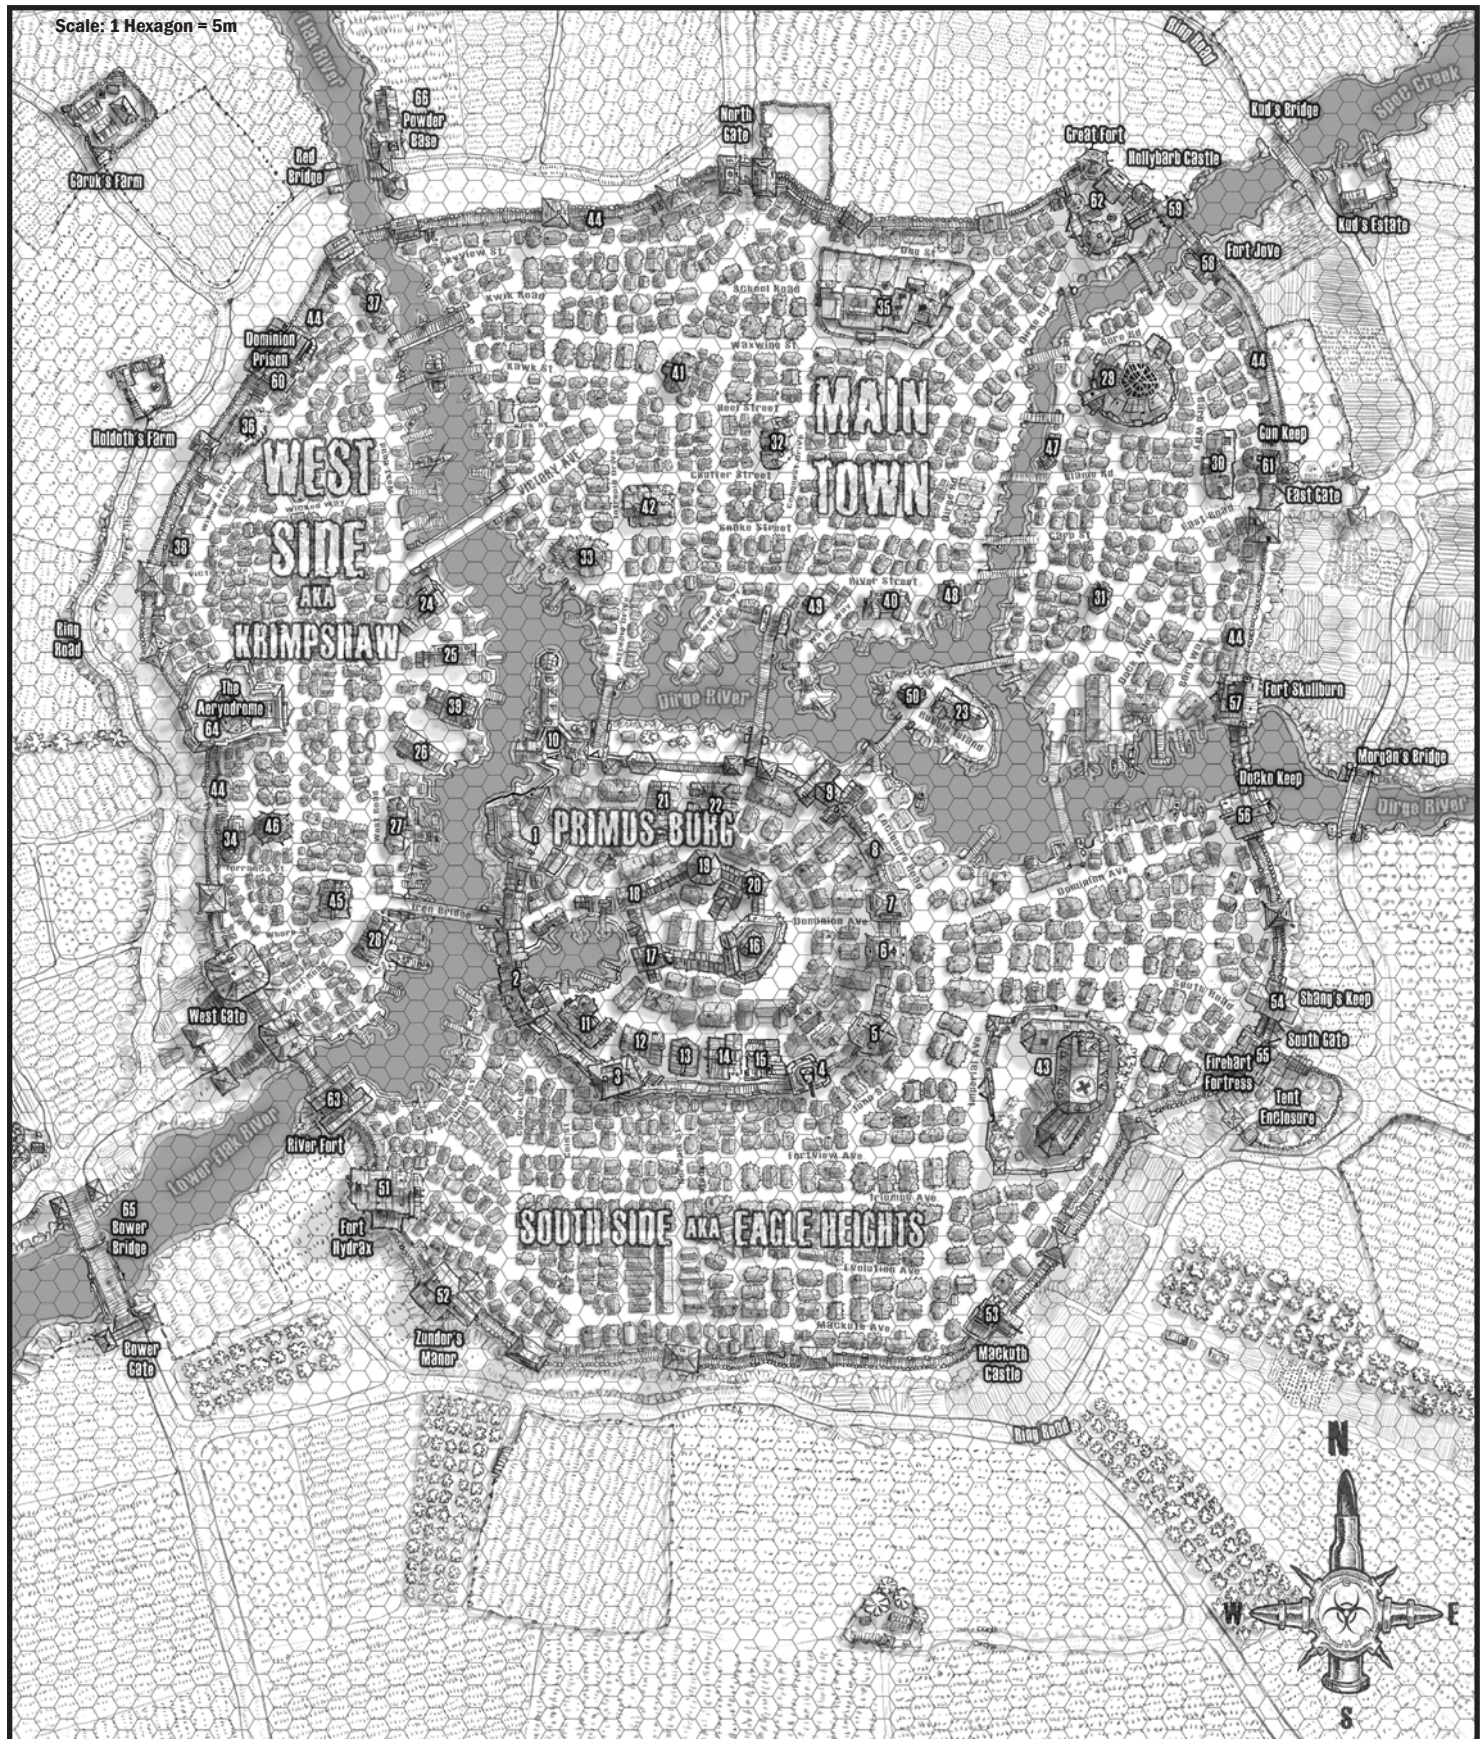

NEWBURG

Scale: 1 Hexagon = 5m

MAP CR-11: Newburg

- | | | | | | |
|---------------------------------|-----------------------------|-------------------------------|--------------------------------|----------------------|---------------------|
| 1 Dominion House | 12 Dominion Research Office | 23 Newburg Slave Market | 34 Dominion Recruiting Station | 45 Kinnaird's Cellar | 56 Docko Keep |
| 2 Caledon House | 13 Dominion Warehouse One | 24 Quepp's Hospital | 35 Newburg University | 46 Skull-Pen Pub | 57 Fort Skullburn |
| 3 Great Buttress | 14 Dominion Warehouse Two | 25 Iron Works | 36 Skimpies Inn | 47 Bondoux Bar | 58 Fort Jove |
| 4 South Turret | 15 Dominion Kennels | 26 Leather works | 37 Norwestern Motel | 48 Friscos Pub | 59 Hollybarb Castle |
| 5 Bentolli's Castle | 16 Black Manor | 27 Dominion Ship yards | 38 Katies Inn and Brothel | 49 Gothicalla | 60 Dominion Prison |
| 6 Hopper's Tower | 17 Bayview Tower | 28 Commercial Shipyards | 39 Mongolias Hotel & Saloon | 50 The Silver Drake | 61 Gun Keep |
| 7 Drezwath's Tower | 18 Evolution Institute | 29 Amber Coliseum | 40 O'Tunner's Inn | 51 Fort Hydrax | 62 Great Fort |
| 8 Kachmoot's Spire | 19 Court of the Dominion | 30 Higgin Repair Shop | 41 Tekkata's Motel | 52 Zundor's Manor | 63 River Fort |
| 9 Greda's Gate | 20 Antenna Pinnacle | 31 Dressies' Computer Service | 42 Chateau Citrone | 53 Mackuth Castle | 64 The Aerodrome |
| 10 Dominion Military College | 21 Dominion Warehouse Three | 32 Calipers Robotics | 43 The Villa Grande | 54 Shang's Keep | 65 Bower Gate |
| 11 Dominion Artifact Depository | 22 Dominion Hospital | 33 Captain Sulza's Brothel | 44 Generic Bar | 55 Firehart Fortress | 66 Powder Base |