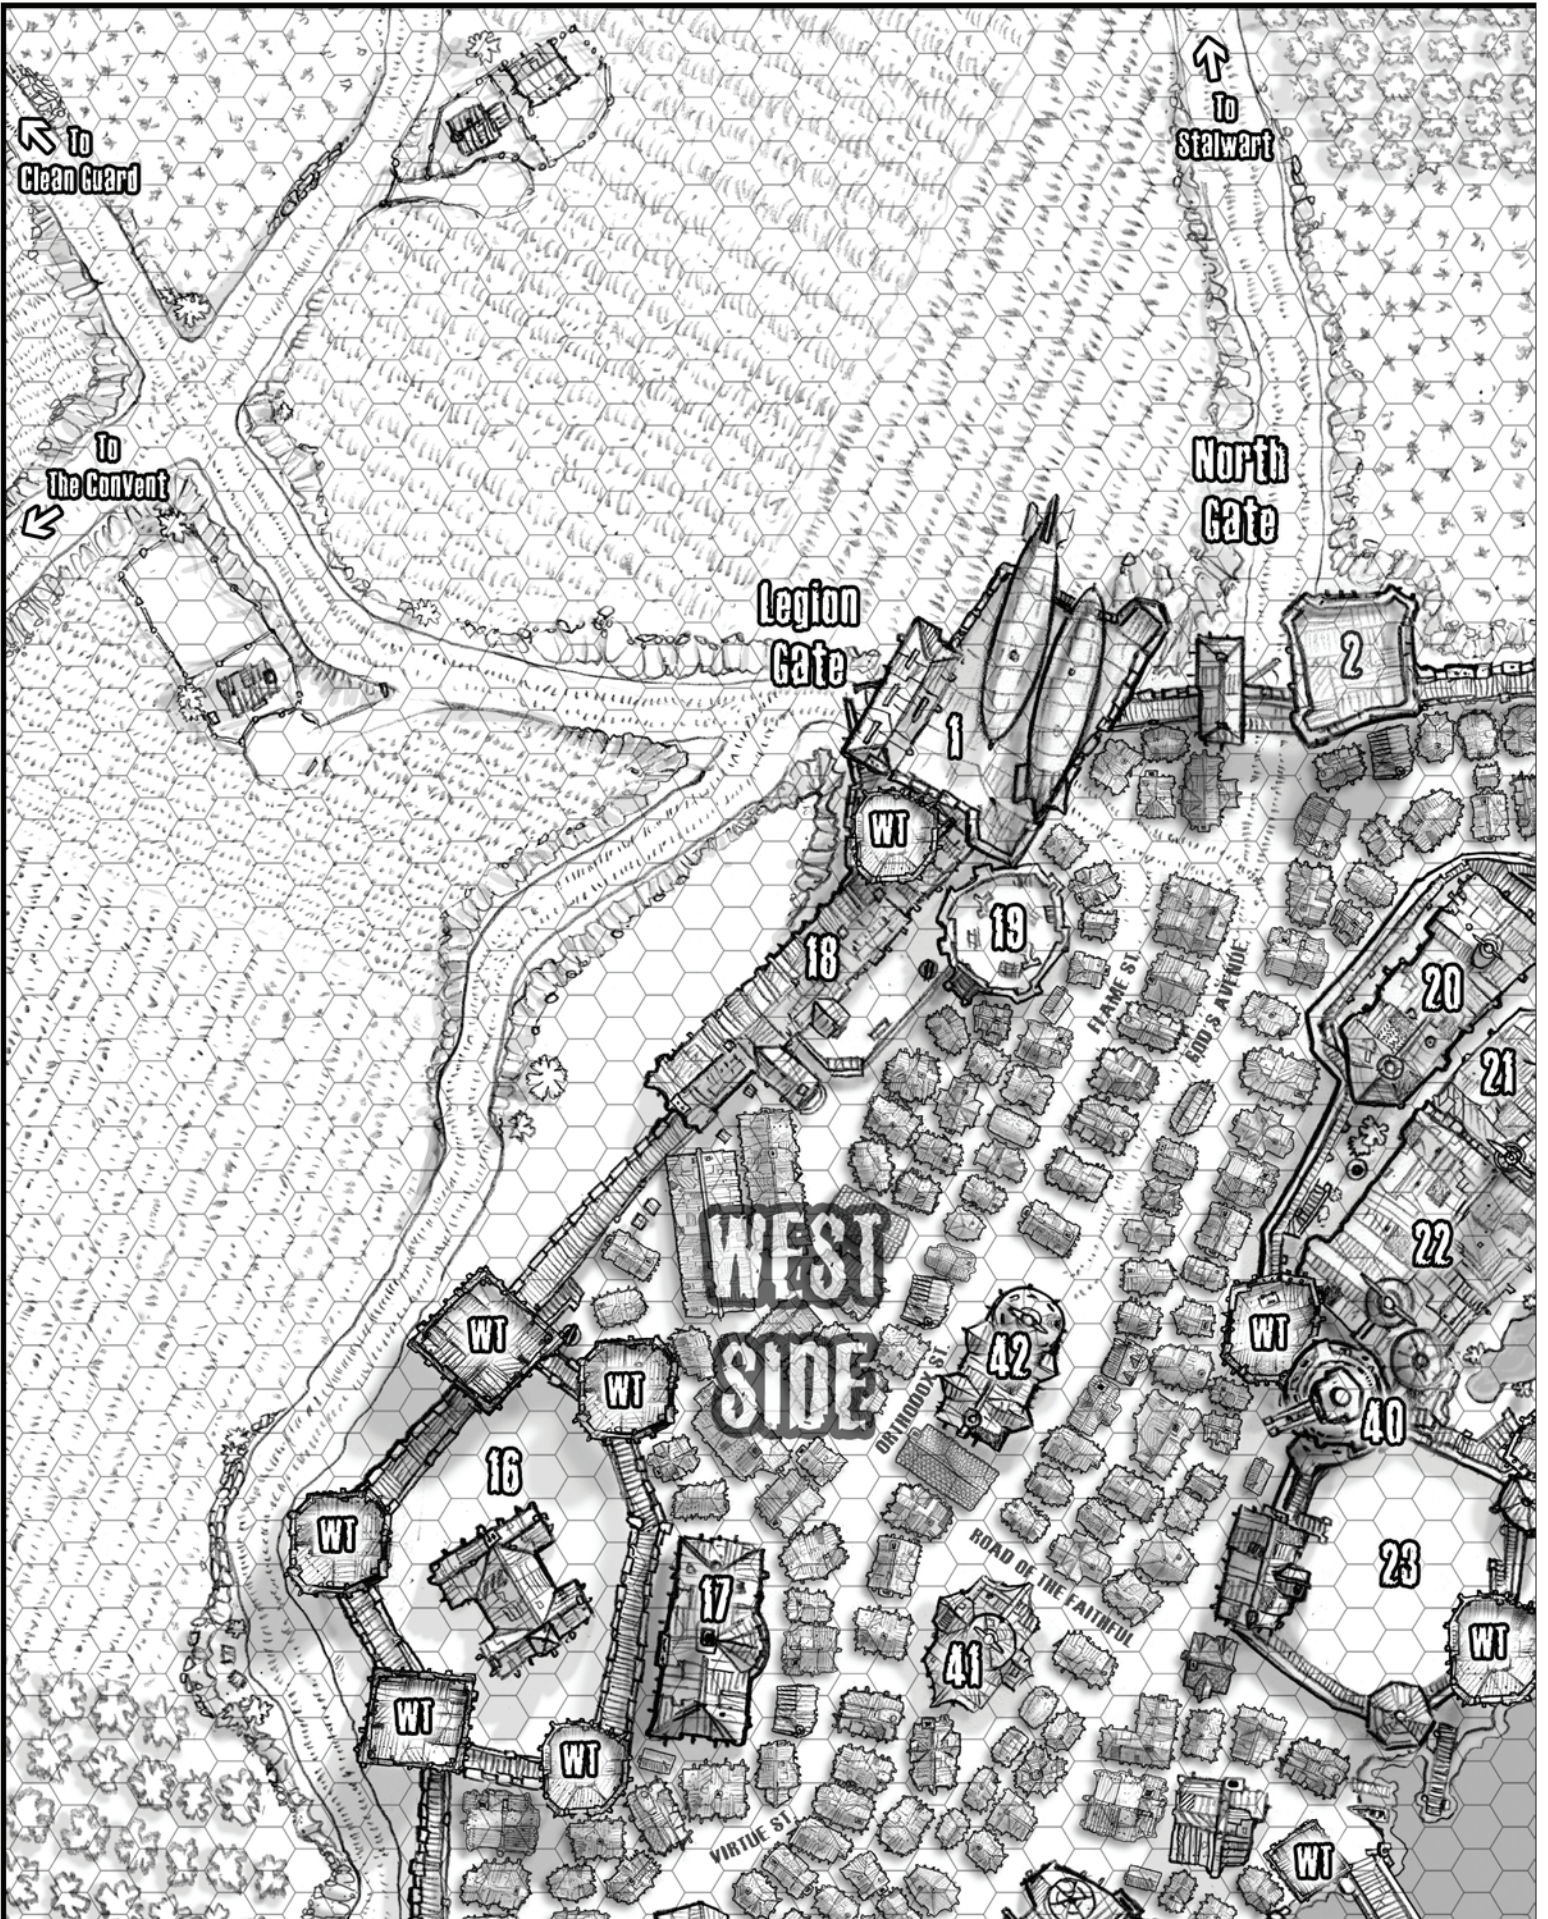

MAP CR-1: Array

Scale: 1 hex = 3 meters

Location Key:

- 1 Main Gates and Battery Transfer Window
- 2 Boarding Enclosure Gates
- 3 Logan's Lounge Bar
- 4 Wagon Camp Area
- 5 Tent Camp Area
- 6 HQ Building
- 7 Horrify Pen
- 8 Dirt Bike Garage

MAP CR-20: Fort Glory

1 hex = 5 meters

MAP CR-21: High Watch

1 hex = 5 meters

MAP CR-22: Holy Port

1 hex = 10 meters

Pure Hub City

MAP CR-23: Pure Hub City key

PURE HUB CITY

Scale: 1 Hexagon = 5m

Map Key

- G Guard Tower (total 14)
- WT Watch Tower (total 26)
- 1 Imperial Airship Core Base
- 2 North Gate Keep
- 3 Vicarhold
- 4 Arch Fort
- 5 East Buttress
- 6 Fort Devotion
- 7 Expansion Planning Office
- 8 Villa De Virtuous
- 9 River Watch
- 10 Entry Plaza
- 11 Riverside Merchants Exchange
- 12 South Gun Tower
- 13 Cathedral of Purity
- 14 Imperial Legion Grounds
- 15 Holy Botanical Gardens
- 16 Imperial Prison
- 17 Imperial Courthouse
- 18 Imperial Cavalry Plaza
- 19 Purification Rotunda
- 20 Pavilion of Sanctity
- 21 Congregational Hall
- 22 Basilica Puritussa
- 23 Plaza of the Chosen
- 24 Ventura bridge
- 25 Gallery of Divine Perfection
- 26 Hearthstone House
- 27 Herman's True Labor Inn
- 28 O'Donald's Inn & Stable
- 29 Worker's Association Pub
- 30 Settlers Welcome Bridge
- 31 Quayside Checkpoint
- 32 Curt's Landing
- 33 roadside Checkpoint
- 34 Riverwalk Bridge
- 35 Public Free Market
- 36 Tomb of the Martyrs
- 37 Imperial Records Office
- 38 Mausoleum of the Vicars
- 39 Chapel of St. Ronalda
- 40 Guntower Prime
- 41 Shrine of the Undefined
- 42 Church of Purgation
- 43 Sarcophagi of the Foundlings
- 44 Ship Builder's Guild
- 45 Cloister of the Needful

MAP CR-23: Pure Hub City

- G Guard Tower (total 14)
- WT Watch Tower (total 26)
- 1 Imperial Airship Core Base
- 2 North Gate Keep
- 3 Vicarhold
- 4 Arch Fort
- 5 East Buttress
- 6 Fort Devotion
- 7 Expansion Planning Office
- 8 Villa De Virtuous
- 9 River Watch
- 10 Entry Plaza