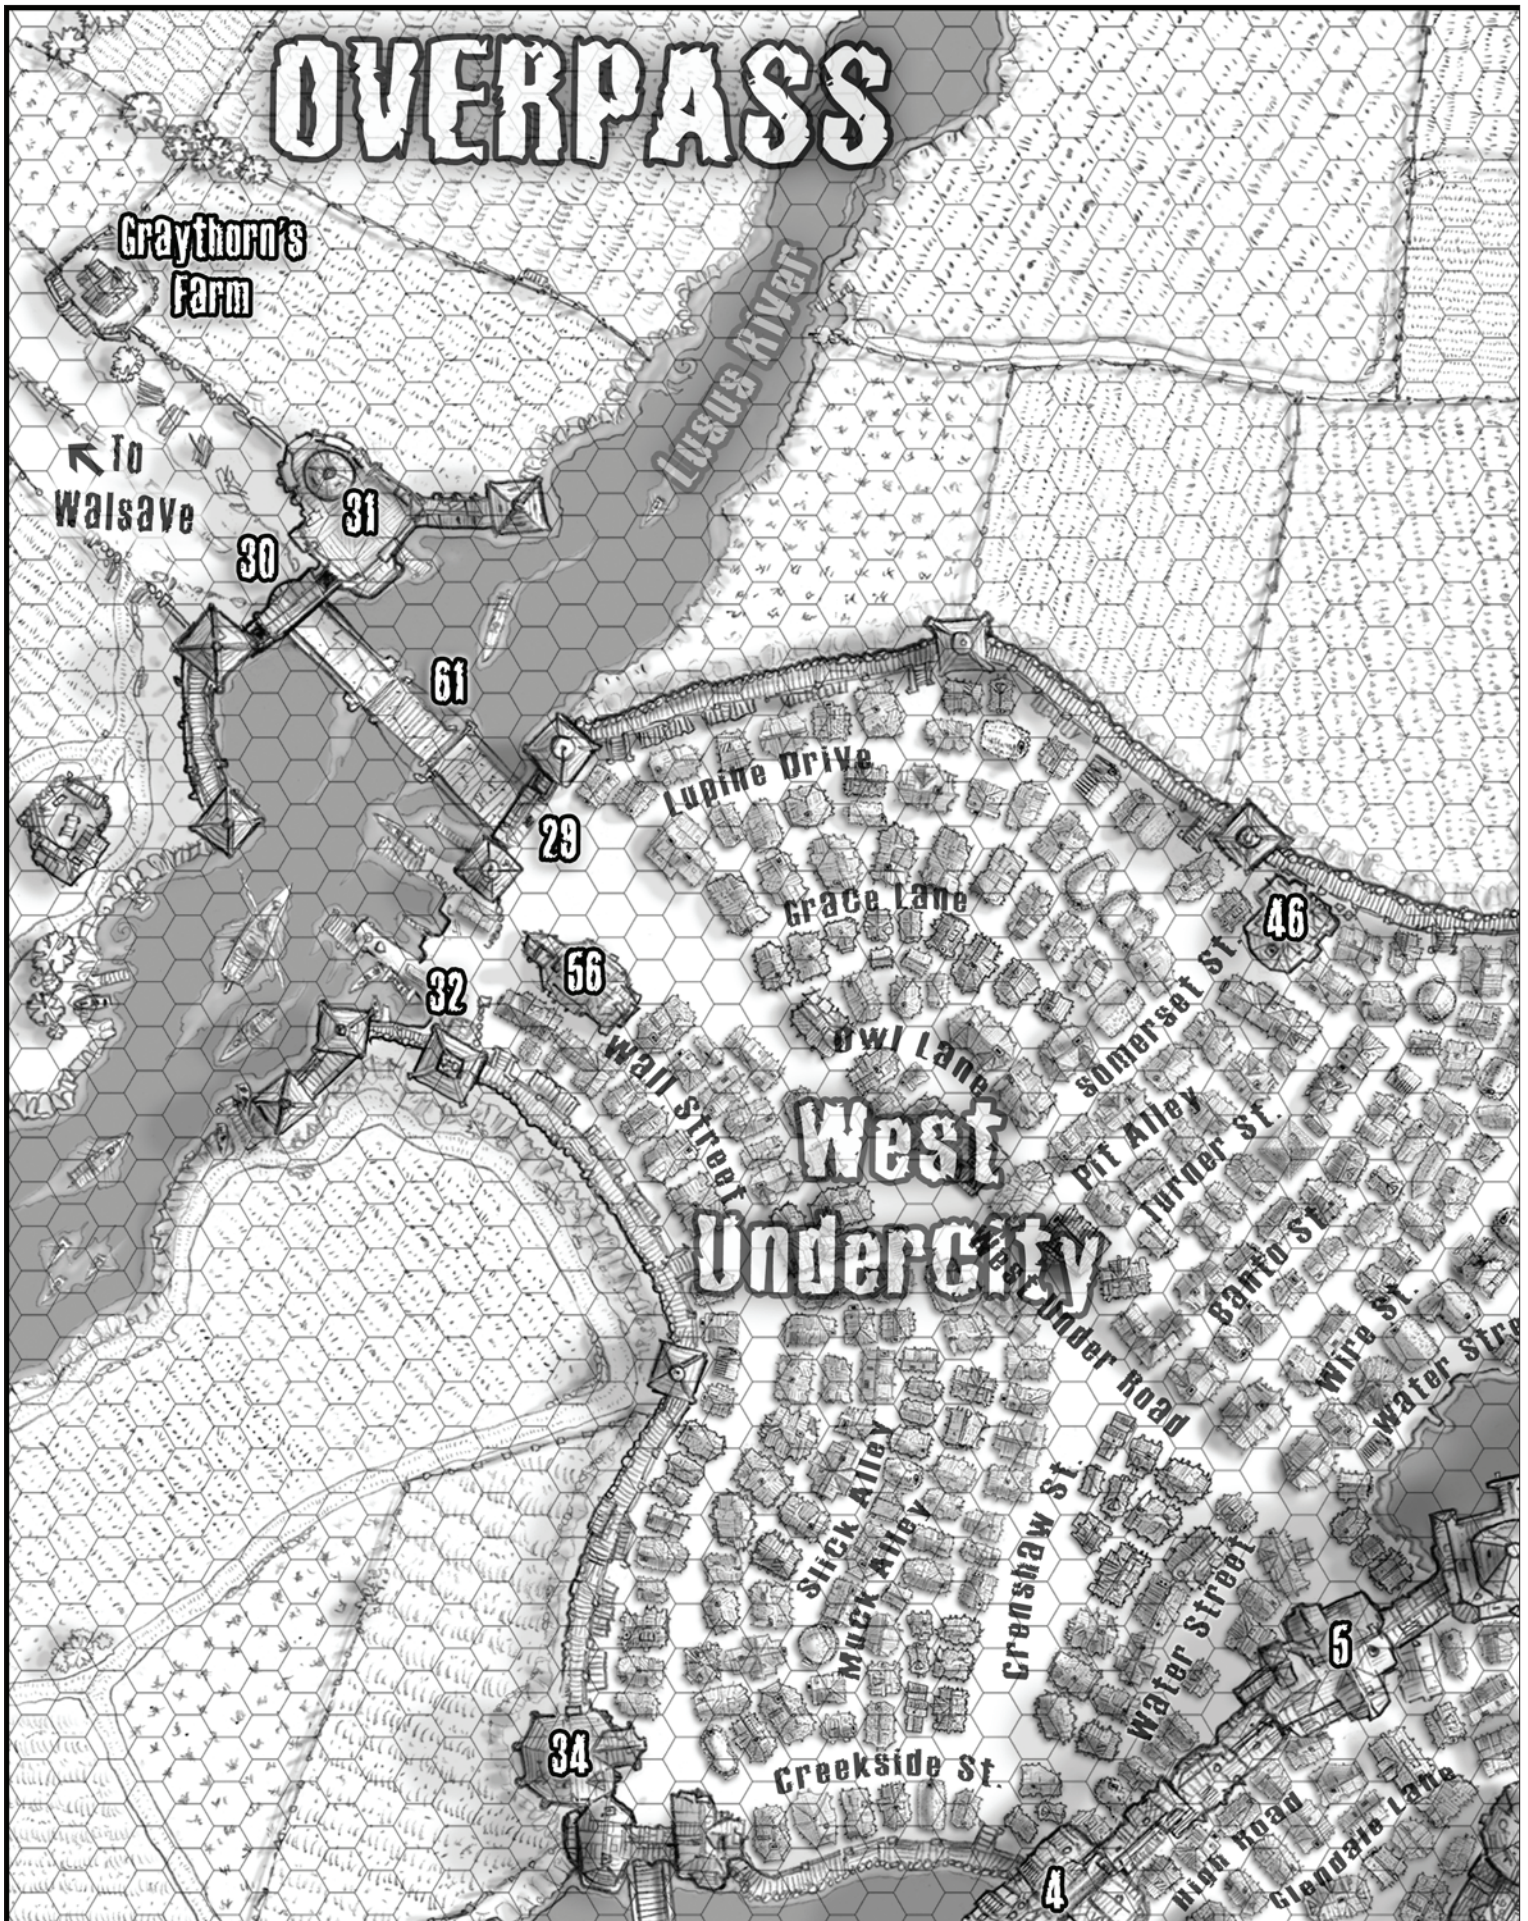

for MAP CR-2: Overpass

- | | | |
|--------------------------------------|------------------------------------|---------------------------|
| 1 Fort Maverick | 24 Cavalry Barracks | 47 All People's Cathedral |
| 2 Freehold Barracks | 25 Gunnery Platform | 48 Kord's Casino & Spa |
| 3 Library of Truth | 26 South Portal | 49 Community Center |
| 4 Overpass Council Hall | 27 Newville Gate | 50 High Road Hotel & Bar |
| 5 Overpass Heights University (OHU) | 28 People's Gate | 51 Eros Lounge |
| 6 Freehold Tech Center | 29 Canal Gate | 52 Salvager's Pub |
| 7 Hoot's Loan Office | 30 North Shore Gate | 53 Sky Marshal's Bar |
| 8 Fort Drummer | 31 Fort Carte Blanche | 54 Trader's Inn |
| 9 Doth's Relic Market | 32 Riverside Quay | 55 Polly's Saloon |
| 10 Freehold Historic Society | 33 Tentville Portal | 56 Waterside Salon |
| 11 Fort Silo | 34 People's Army Garrison | 57 The New Wall |
| 12 Gatehold | 35 Liberty Iron Works | 58 Bailout Bridge |
| 13 Fort Sovereignty | 36 Oscar's Scrap and Supply | 59 Pander's Bridge |
| 14 Keef's Bunker | 37 Hershey's Motel | 60 Vlad's Bridge |
| 15 East Ramp Arch | 38 Ghenna's Brothel | 61 Liberty Bridge |
| 16 Airship Port (Air traders Assoc.) | 39 Waxell's Slave Depot | |
| 17 Independence Hall | 40 The Bohemian Inn | |
| 18 Rosell Terrace | 41 The Lax Hound | |
| 19 All People's Clock Tower | 42 Trader's Guild Association Hall | |
| 20 Overpass Treasury Tower | 43 Spotters XXX Club | |
| 21 Freedom Dome | 44 Fairways Clinic | |
| 22 Elevator Tower | 45 Travelers Oasis Pub | |
| 23 Administration Tower | 46 Wicca Lane Bar & Grill | |

OVERPASS

MAP CR-2: Overpass

- 1 Fort Maverick
- 2 Freehold Barracks
- 3 Library of Truth
- 4 Overpass Council Hall

- 5 Overpass Heights University (OHU)
- 6 Freehold Tech Center
- 7 Hoot's Loan Office
- 8 Fort Drummer
- 9 Doth's Relic Market
- 10 Freehold Historic Society