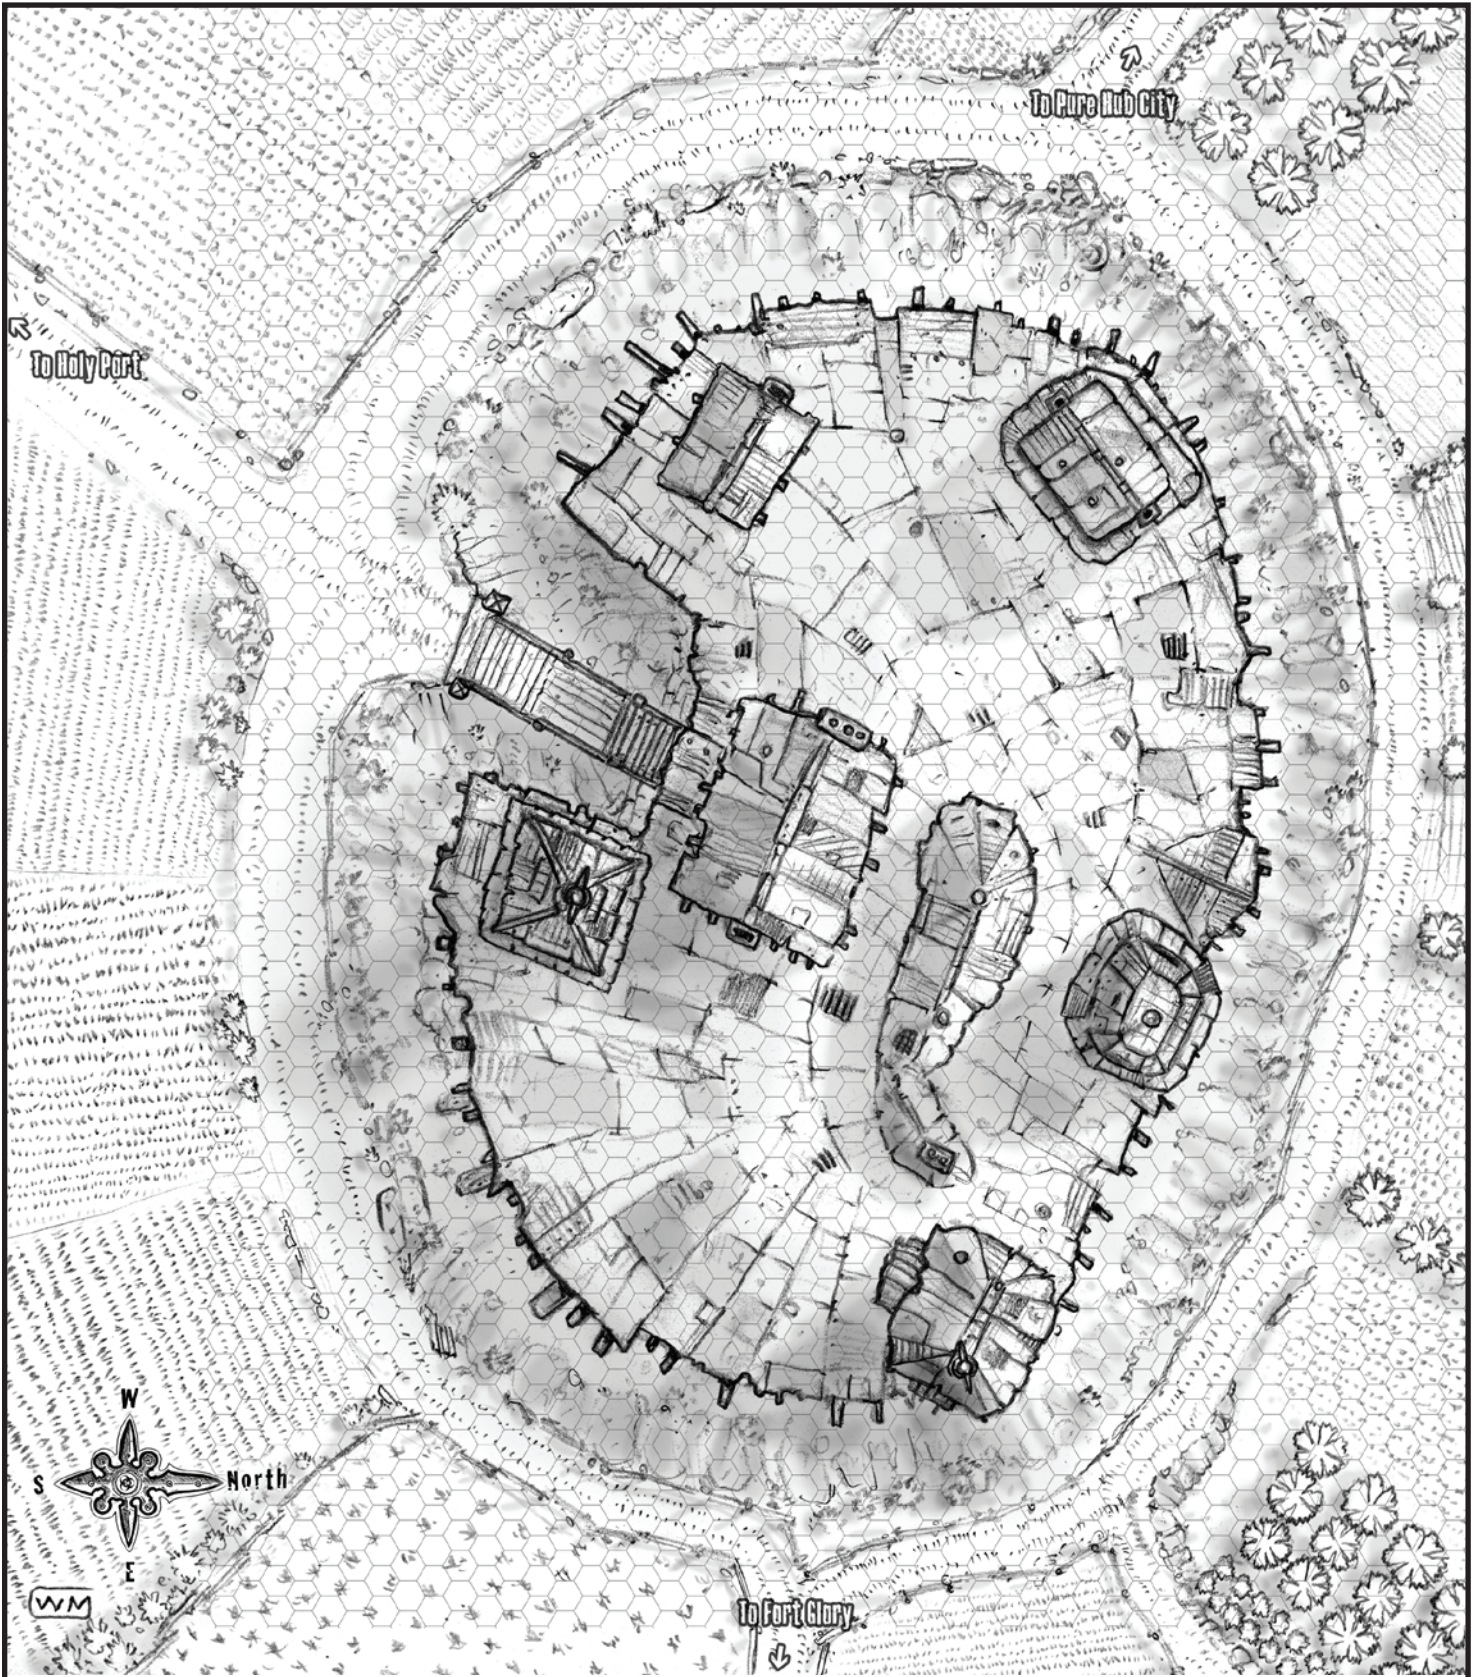

MAP CR-24: Stalwart

1 hex = 5 meters

MAP CR-25A: The Convent

1 hex = 3 meters

MAP CR-26: Hermitage

1 hex = 3 meters

MAP CR-26: Hermitage Interior

1 hex = 3 meters