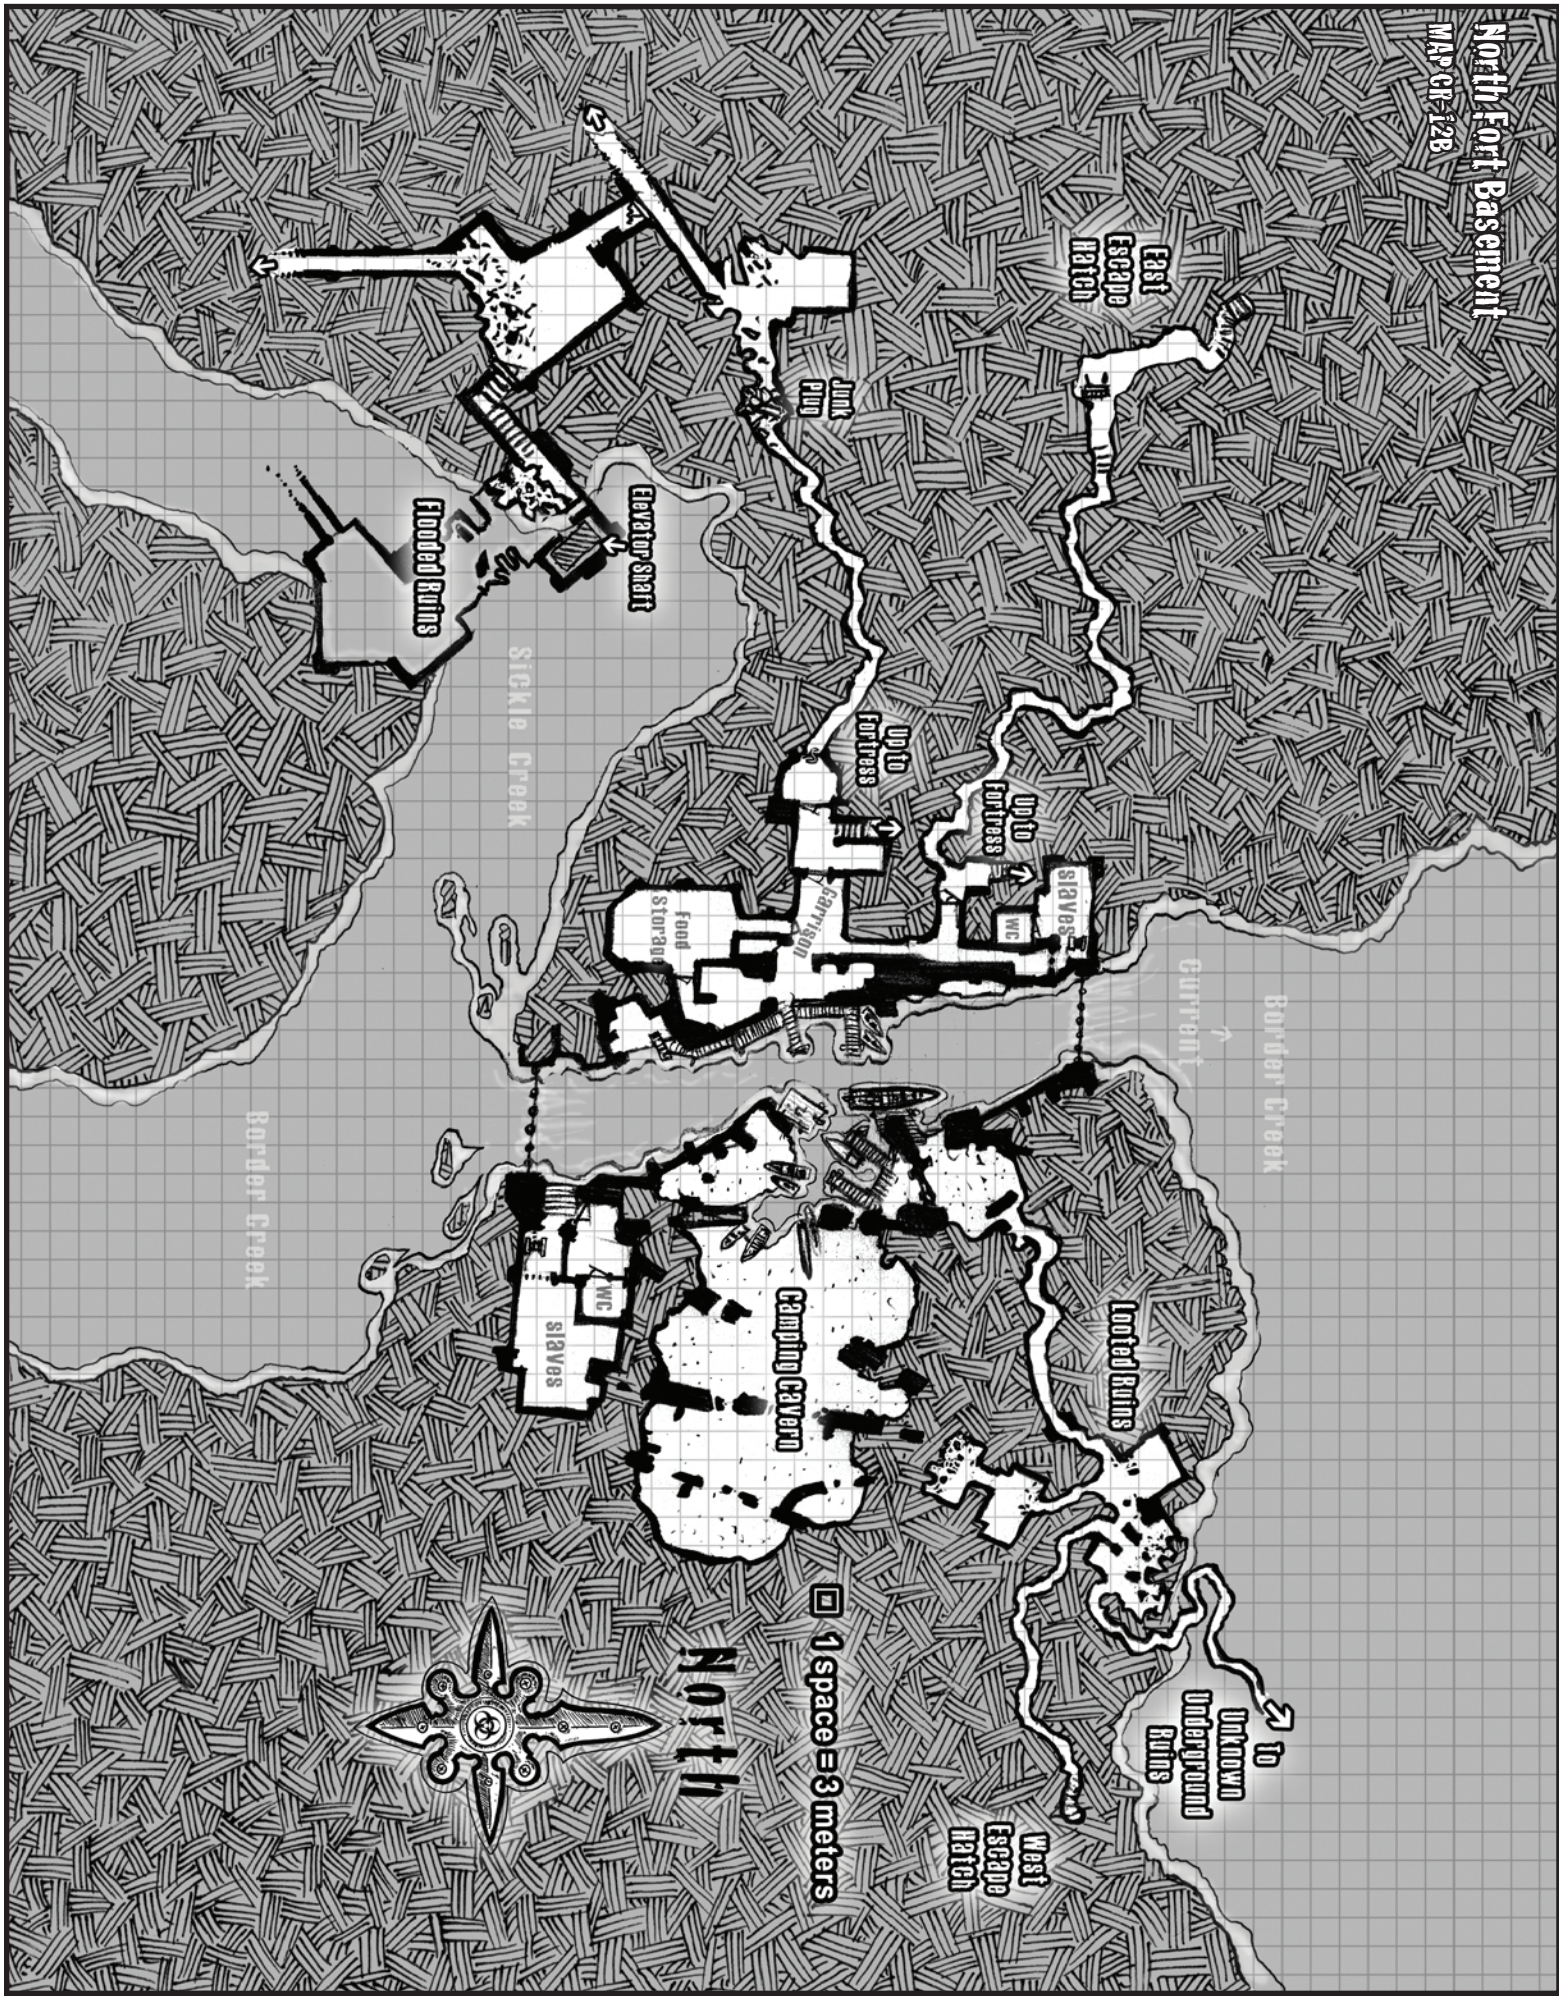

North Fort Basement

MAP GR-12B