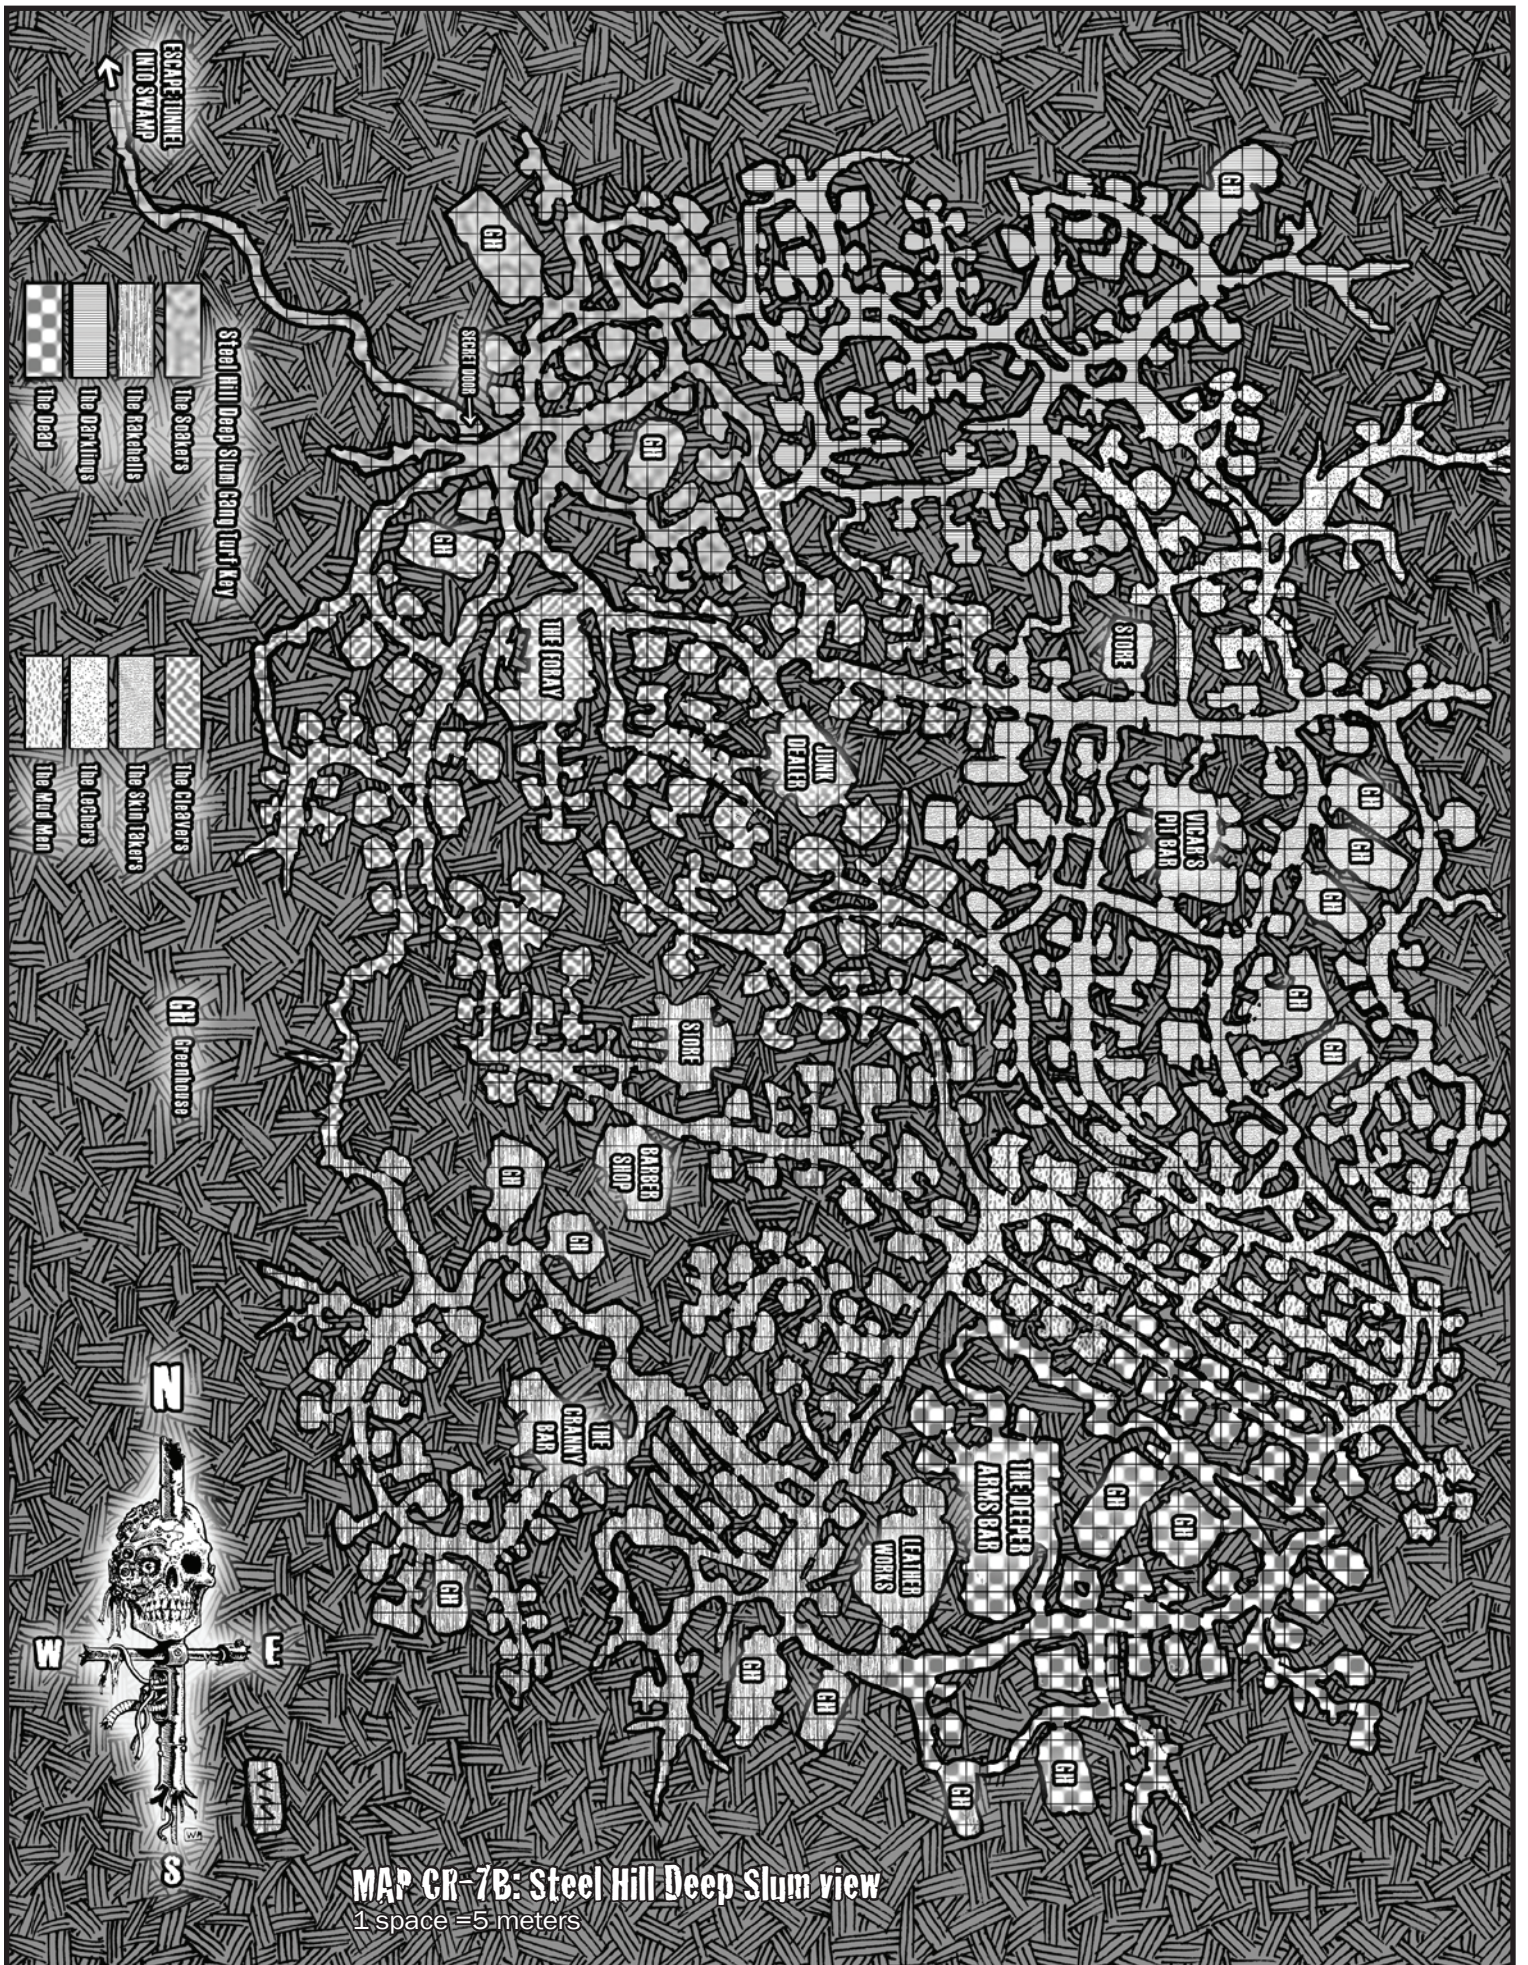

ESCAPE TUNNEL
INTO SWAMP

1. **Steel Hill Deep Slum Camp (url) Key**
2. The Seekers
   - The Rascals
   - The Darklings
   - The Dead

- The Creeps
- The Skin Takers
- The Leathers
- The Mod Men

GH Greenhouse

N

S

W

E

MAP CR-7B: Steel Hill Deep Slum view
1 space = 5 meters