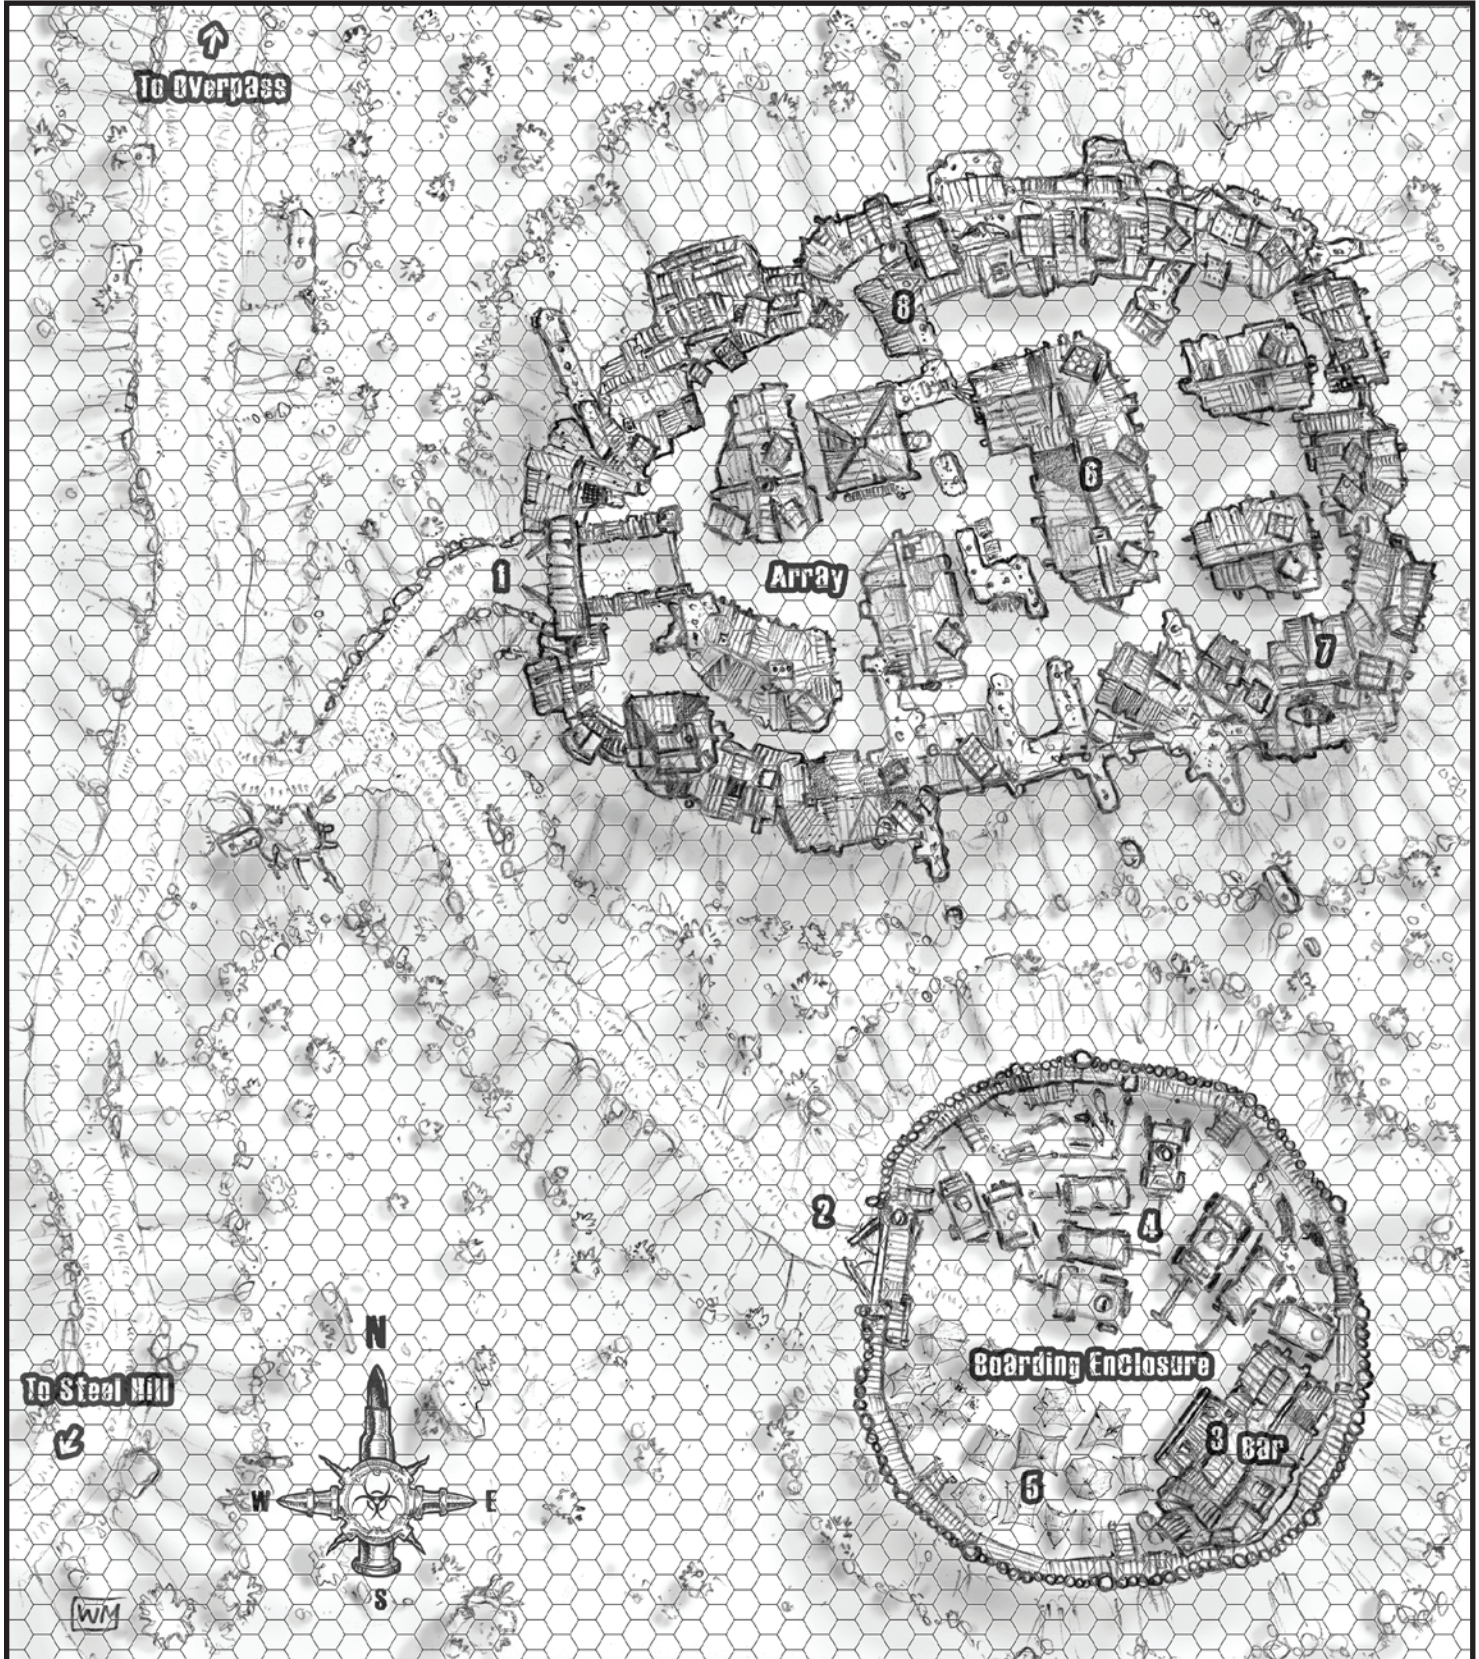

MAP CR-1: Array

Scale: 1 hex = 3 meters

Location Key:

- 1 Main Gates and Battery Transfer Window
- 2 Boarding Enclosure Gates
- 3 Logan's Lounge Bar
- 4 Wagon Camp Area
- 5 Tent Camp Area
- 6 HQ Building
- 7 Horrify Pen
- 8 Dirt Bike Garage

MAP CR-20: Fort Glory

1 hex = 5 meters

MAP CR-21: High Watch

1 hex = 5 meters

MAP CR-22: Holy Port

1 hex = 10 meters

Pure Hub City

MAP CR-23: Pure Hub City key