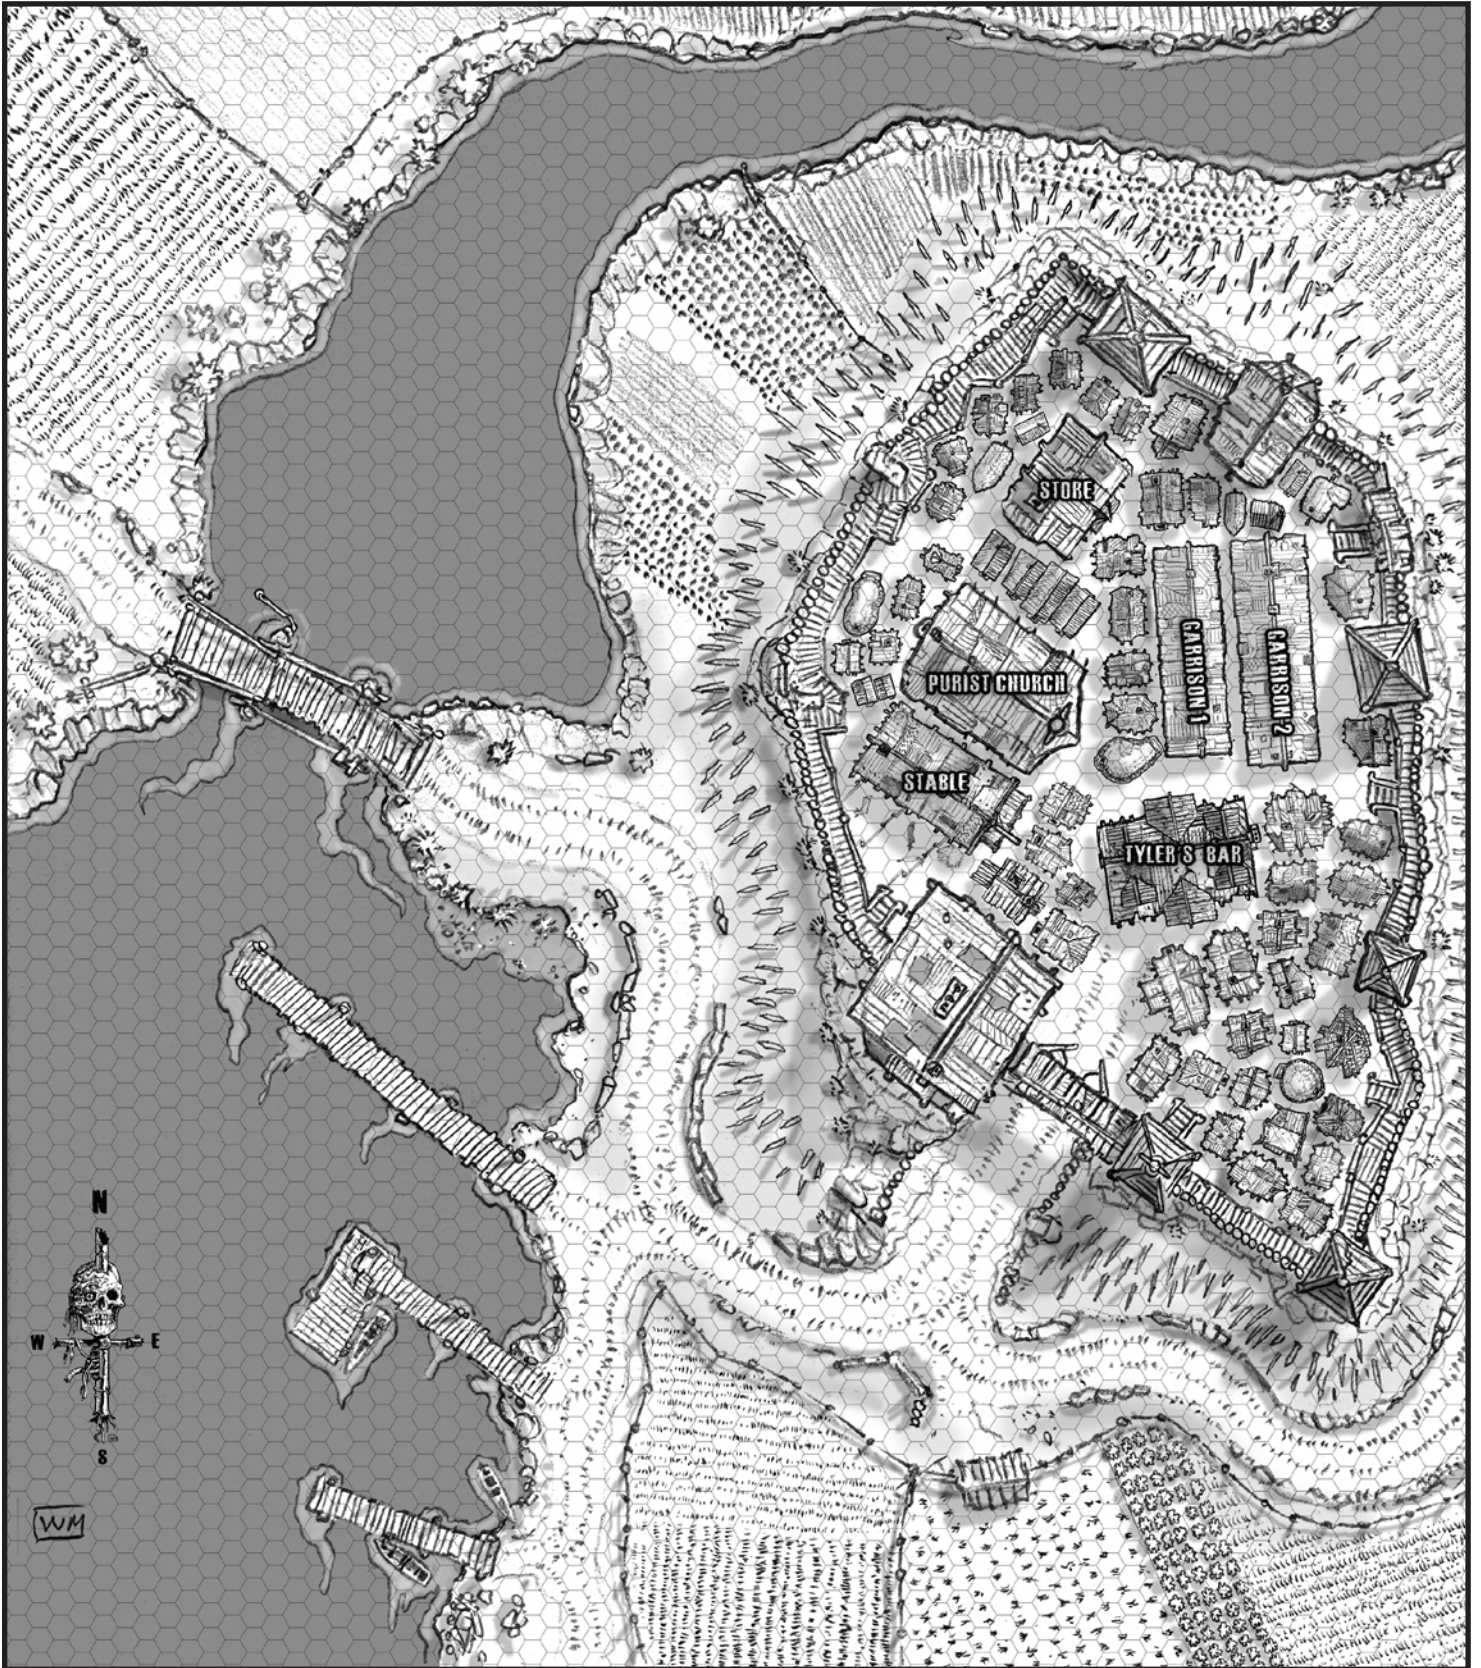

MAP CR-18: Duty

1 hex = 5 meters