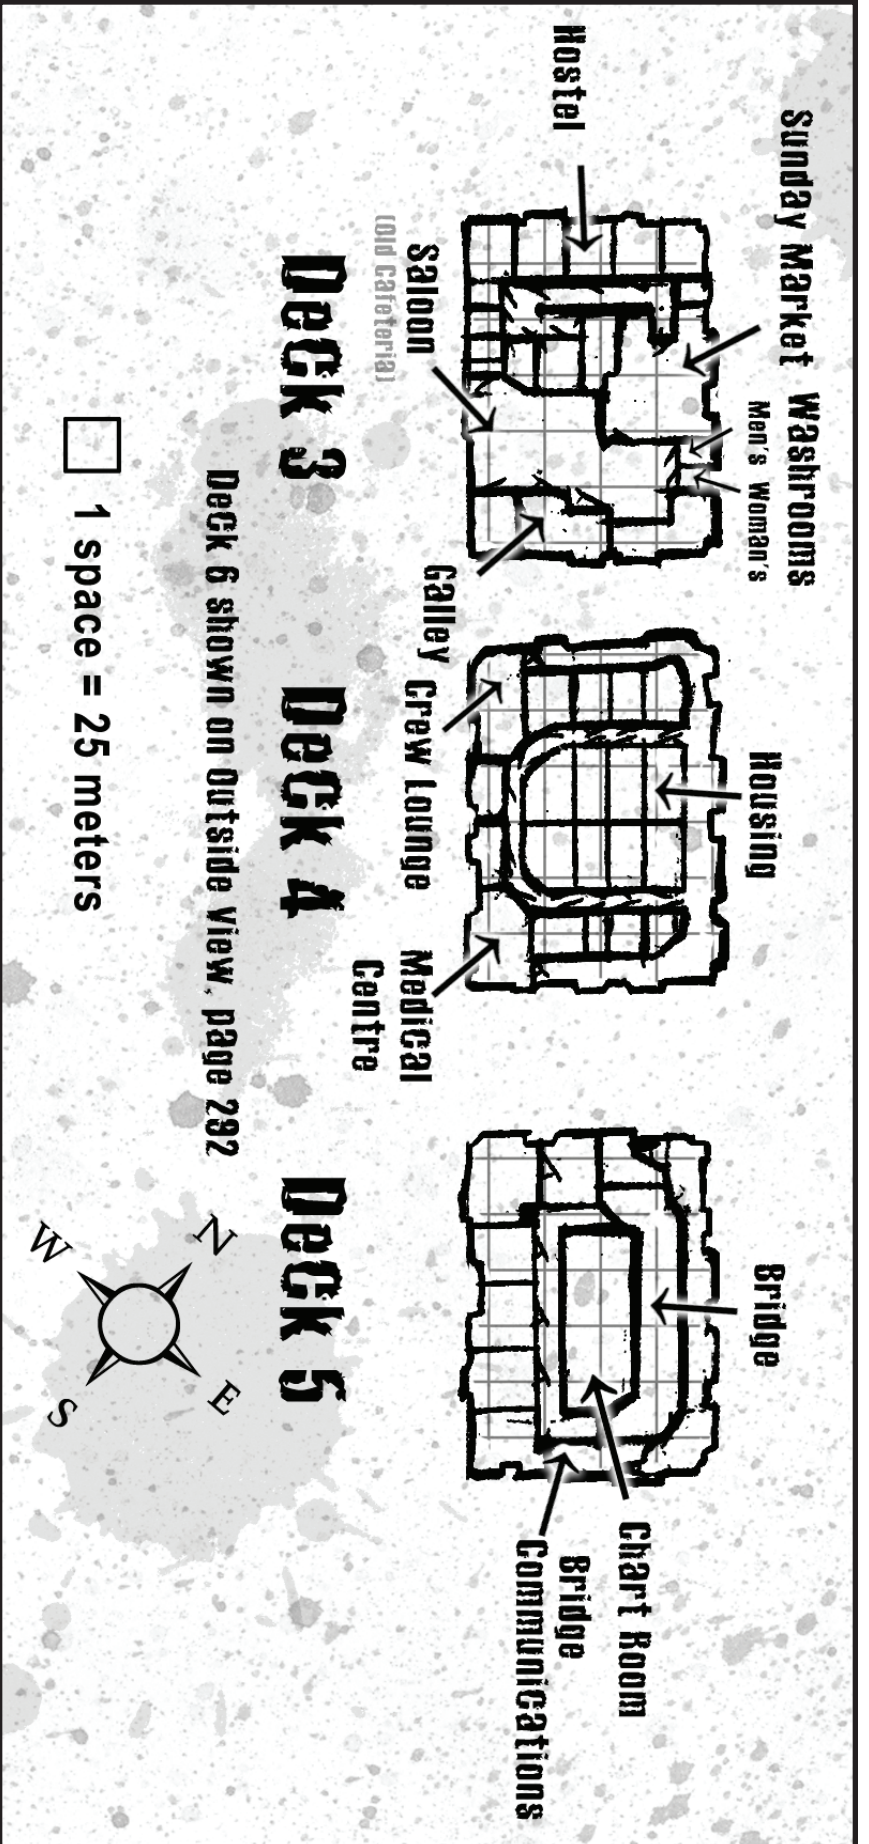

North

WM 1 Hexagon = 25 meters

MAP CR-34: Rusted Hulk, Cargo Decks 1, 2 and 3

1 space = 25 meters

MAP CR-36: Safe Port

1 hex = 5 meters

MAP CR-4: Sandbarra
1 hex = 5 meters

MAP CR-5: Sea Home