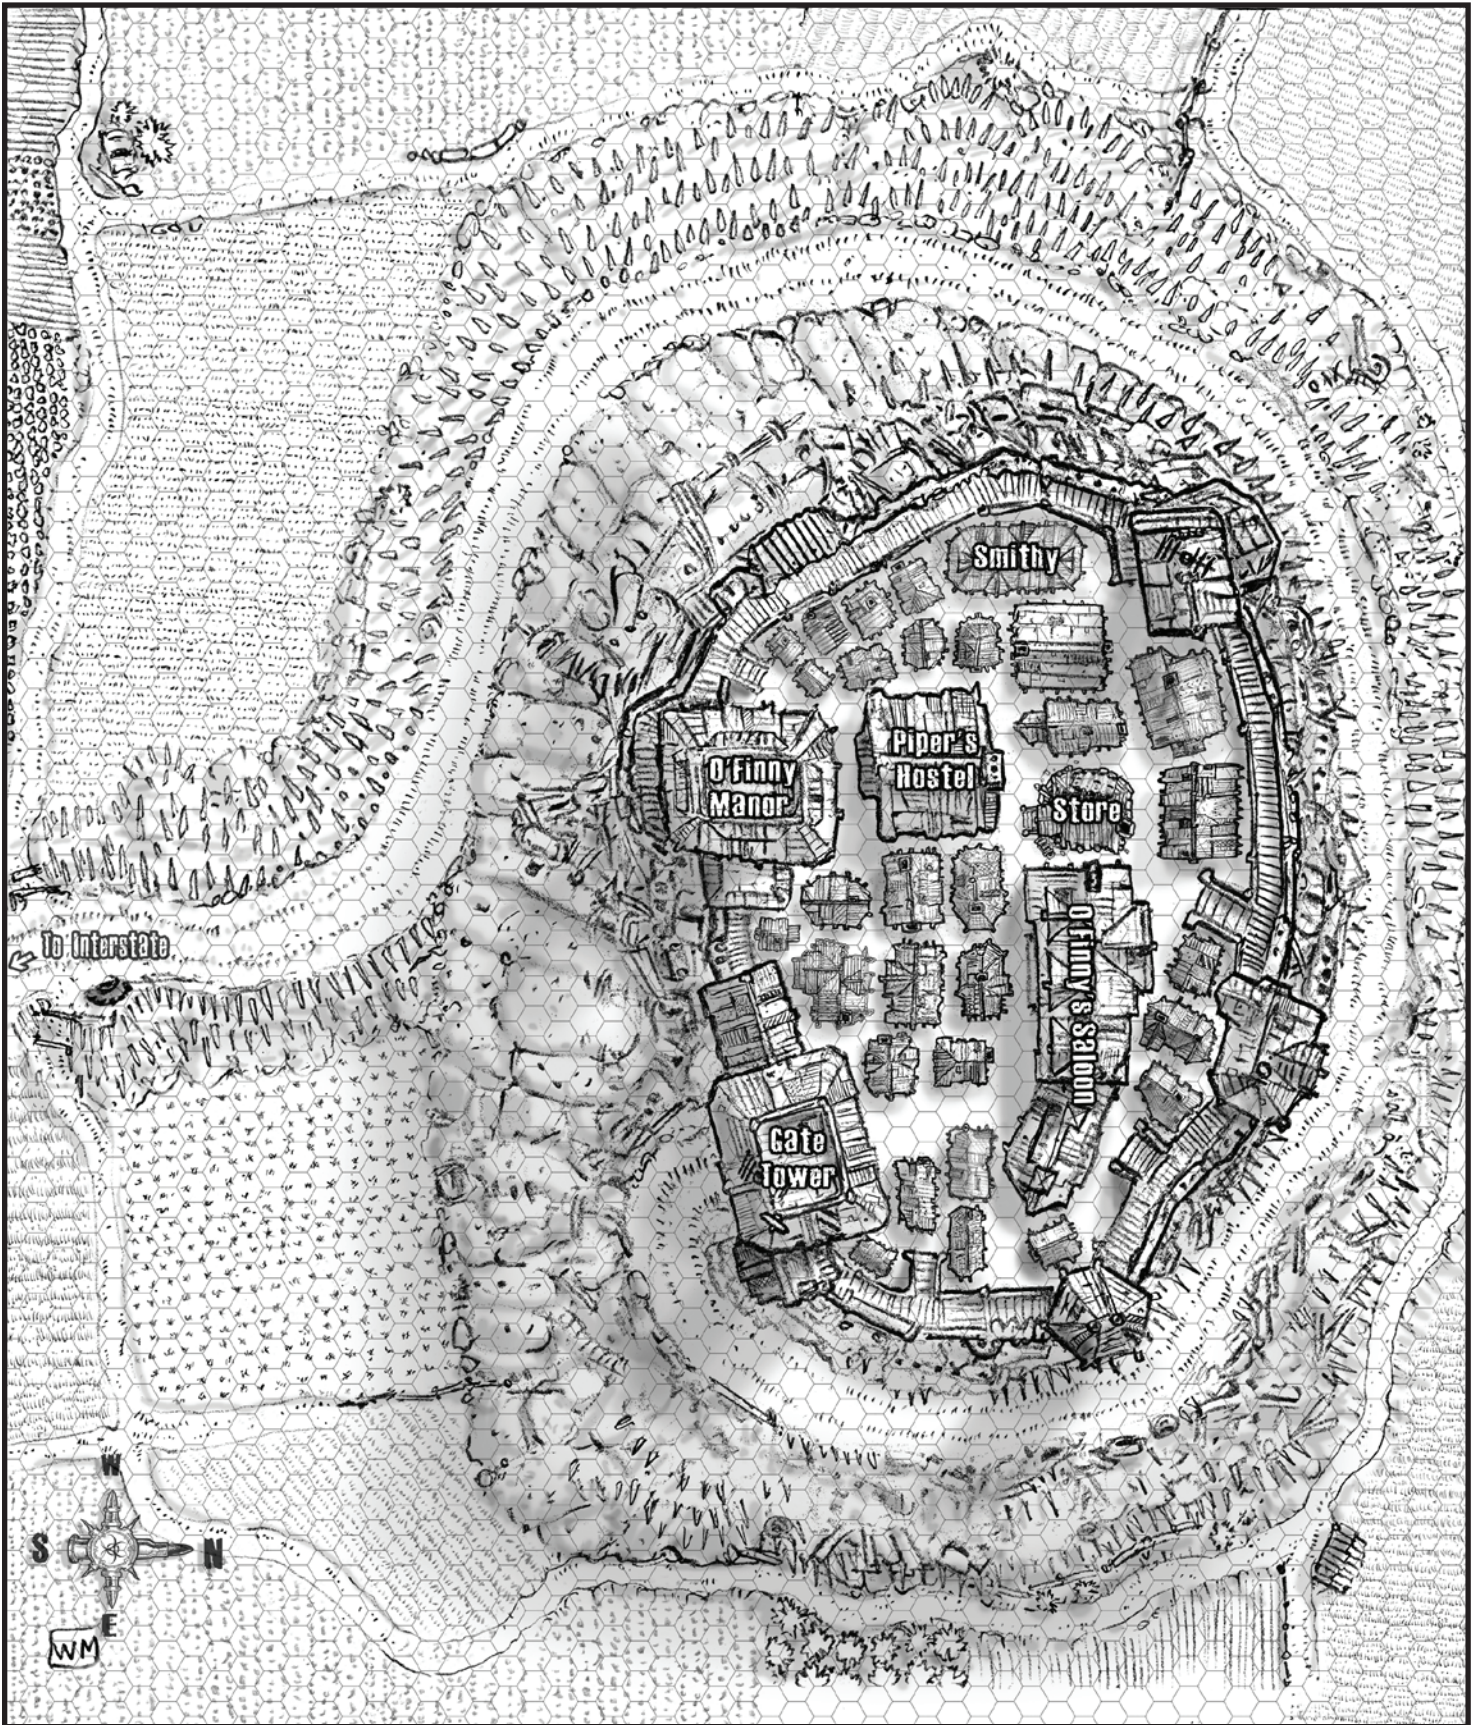

MAP CR-28: Galespit

1 hex = 3 meters