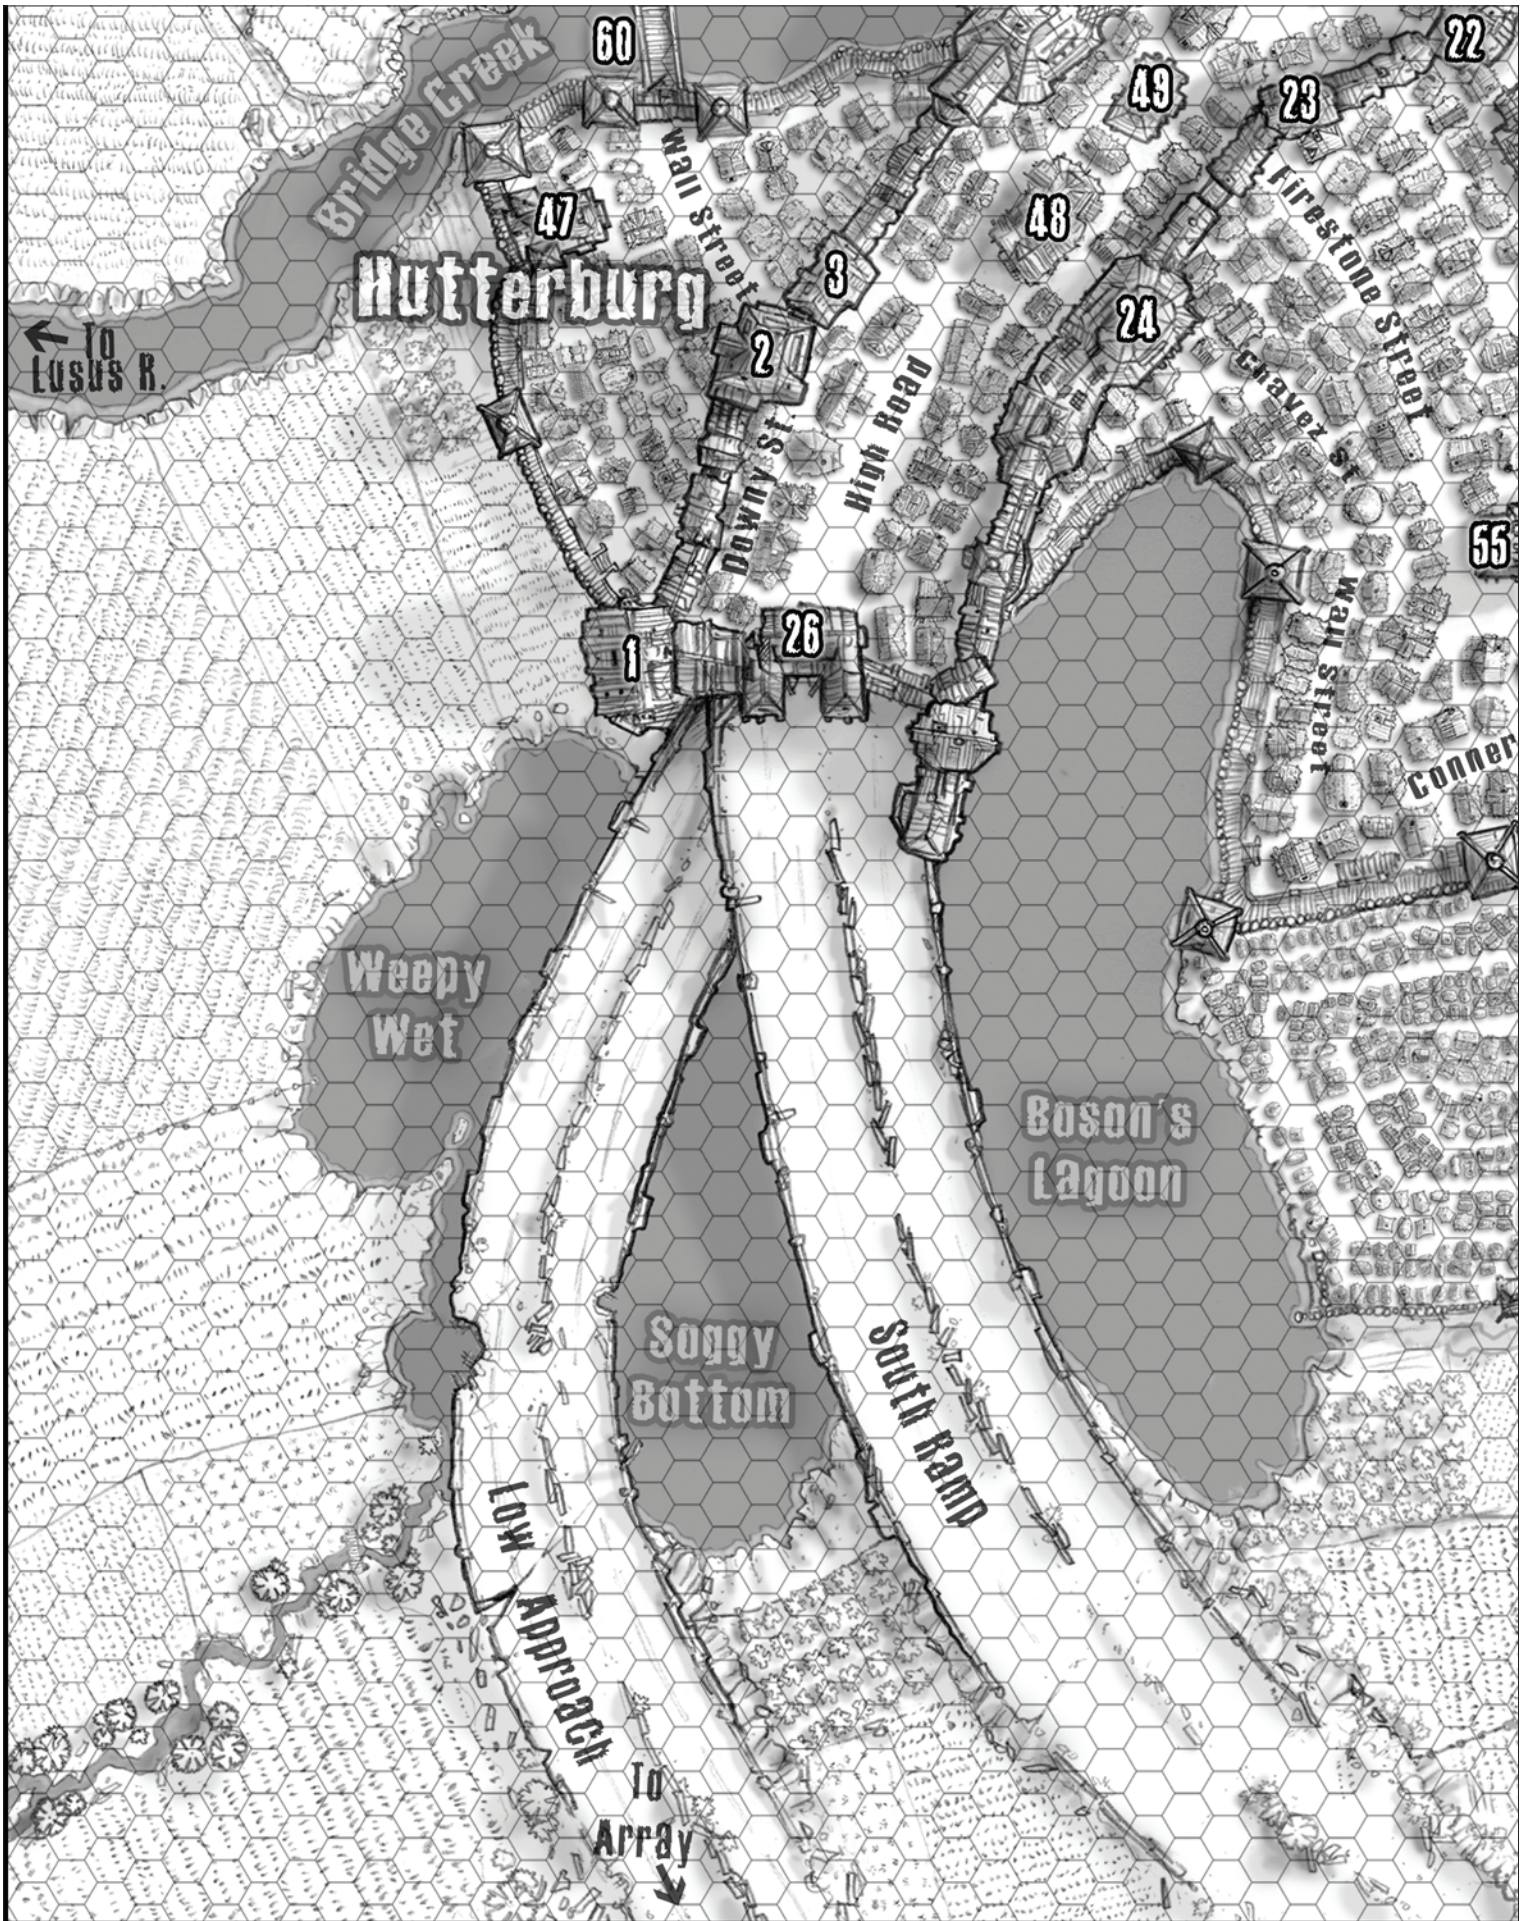

for MAP CR-2: Overpass

- | | | |
|--------------------------------------|------------------------------------|---------------------------|
| 1 Fort Maverick | 24 Cavalry Barracks | 47 All People's Cathedral |
| 2 Freehold Barracks | 25 Gunnery Platform | 48 Kord's Casino & Spa |
| 3 Library of Truth | 26 South Portal | 49 Community Center |
| 4 Overpass Council Hall | 27 Newville Gate | 50 High Road Hotel & Bar |
| 5 Overpass Heights University (OHU) | 28 People's Gate | 51 Eros Lounge |
| 6 Freehold Tech Center | 29 Canal Gate | 52 Salvager's Pub |
| 7 Hoot's Loan Office | 30 North Shore Gate | 53 Sky Marshal's Bar |
| 8 Fort Drummer | 31 Fort Carte Blanche | 54 Trader's Inn |
| 9 Doth's Relic Market | 32 Riverside Quay | 55 Polly's Saloon |
| 10 Freehold Historic Society | 33 Tentville Portal | 56 Waterside Salon |
| 11 Fort Silo | 34 People's Army Garrison | 57 The New Wall |
| 12 Gatehold | 35 Liberty Iron Works | 58 Bailout Bridge |
| 13 Fort Sovereignty | 36 Oscar's Scrap and Supply | 59 Pander's Bridge |
| 14 Keef's Bunker | 37 Hershey's Motel | 60 Vlad's Bridge |
| 15 East Ramp Arch | 38 Ghenna's Brothel | 61 Liberty Bridge |
| 16 Airship Port (Air traders Assoc.) | 39 Waxell's Slave Depot | |
| 17 Independence Hall | 40 The Bohemian Inn | |
| 18 Rosell Terrace | 41 The Lax Hound | |
| 19 All People's Clock Tower | 42 Trader's Guild Association Hall | |
| 20 Overpass Treasury Tower | 43 Spotters XXX Club | |
| 21 Freedom Dome | 44 Fairways Clinic | |
| 22 Elevator Tower | 45 Travelers Oasis Pub | |
| 23 Administration Tower | 46 Wicca Lane Bar & Grill | |

OVERPASS

MAP CR-2: Overpass

- 1 Fort Maverick
- 2 Freehold Barracks
- 3 Library of Truth
- 4 Overpass Council Hall

- 5 Overpass Heights University (OHU)
- 6 Freehold Tech Center
- 7 Hoot's Loan Office
- 8 Fort Drummer
- 9 Doth's Relic Market
- 10 Freehold Historic Society