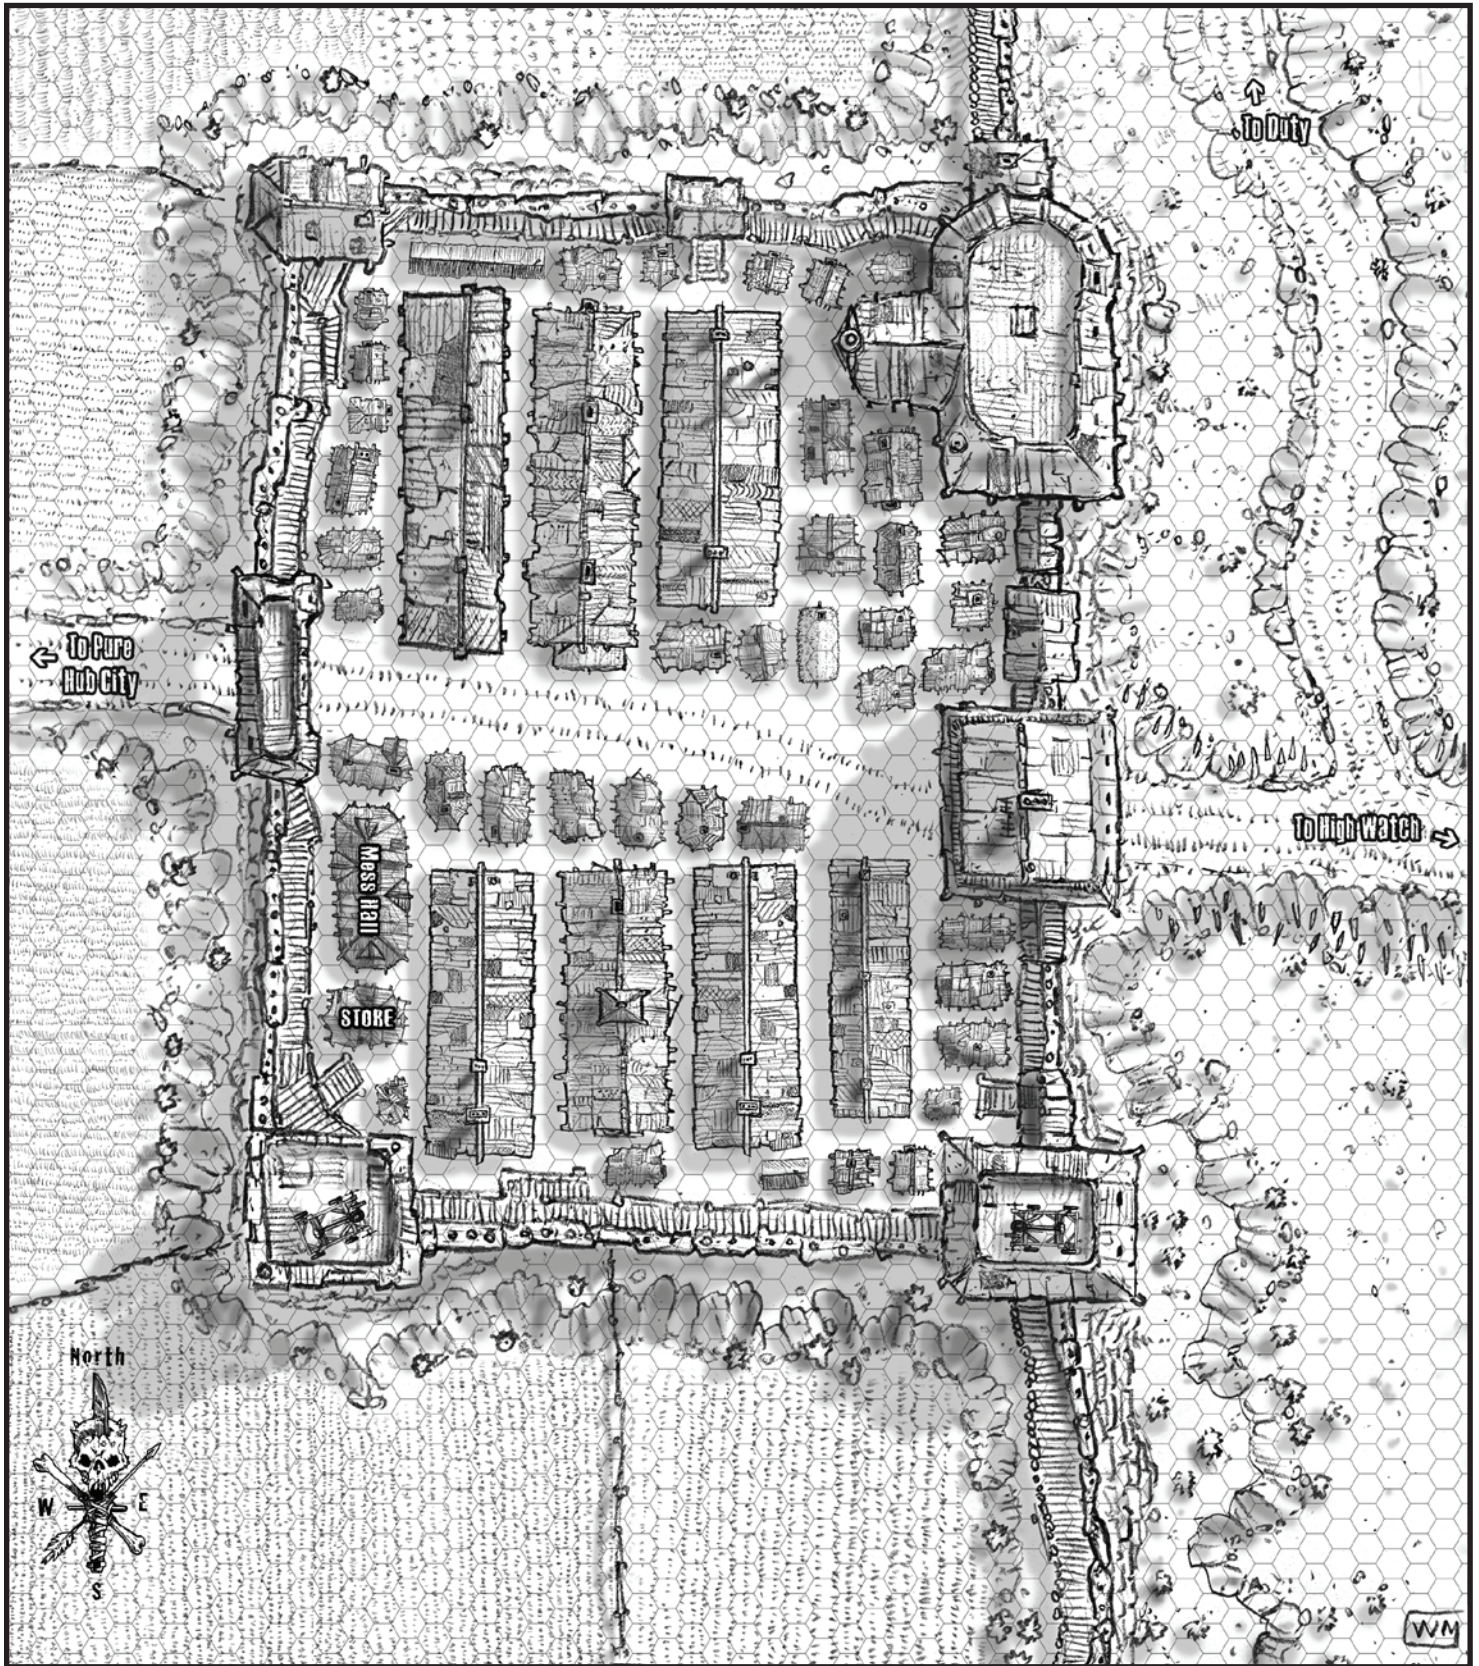

MAP CR-20: Fort Glory

1 hex = 5 meters