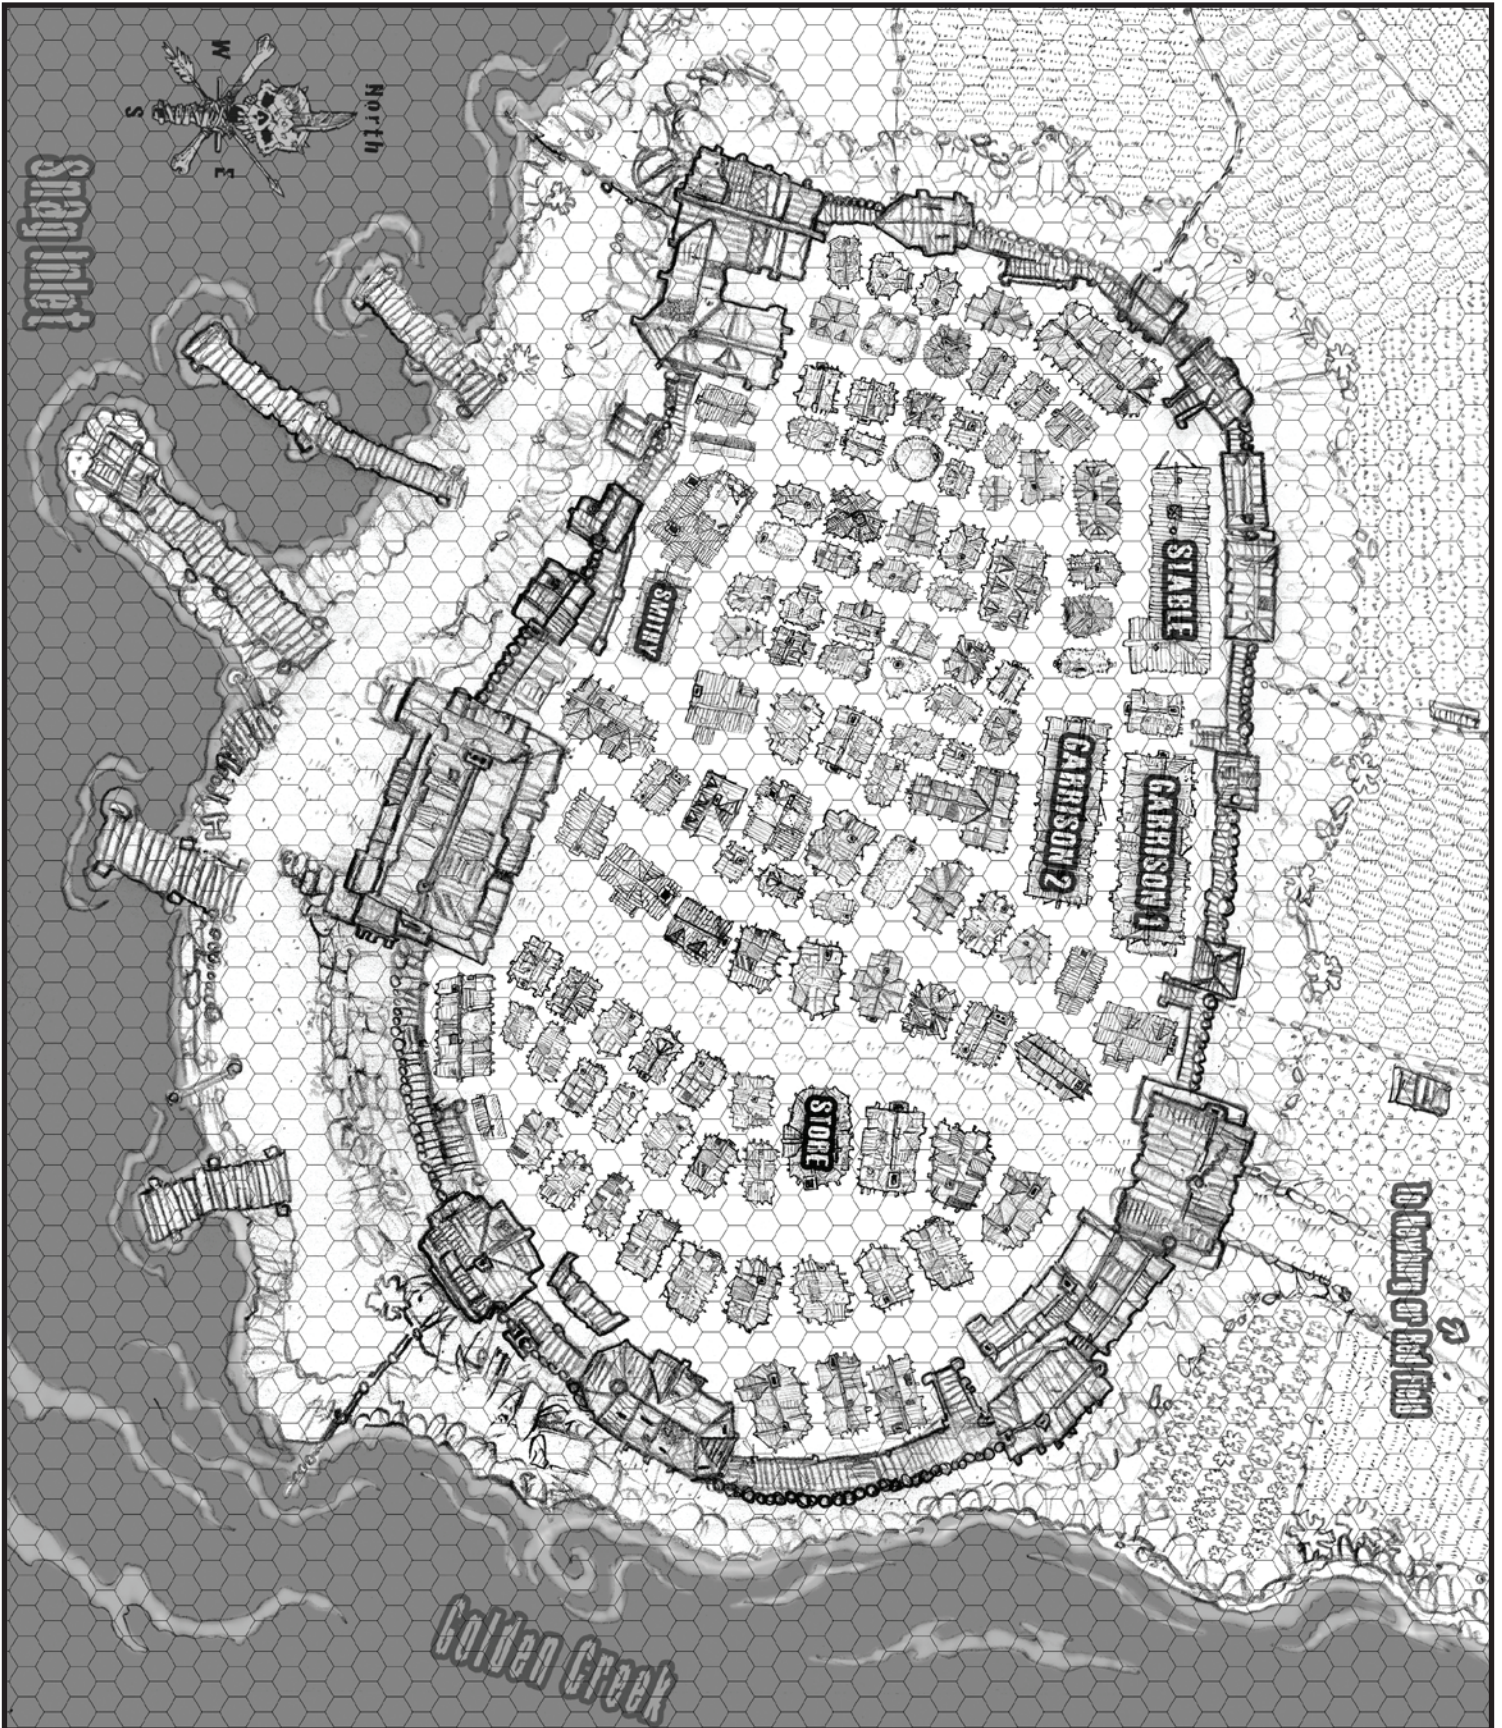

- 28 O'Donald's Inn & Stable
- 29 Worker's Association Pub
- 30 Settler's Welcome Bridge
- 31 Quayside Checkpoint
- 32 Curt's Landing
- 33 Roadside Checkpoint
- 34 Riverwalk Bridge
- 35 Public Free Market
- 36 Tomb of the Martyrs
- 37 Imperial Records Office
- 38 Mausoleum of the Vicars
- 39 Chapel of St. Ronalda
- 40 Guntower Prime
- 41 Shrine of the Undefined
- 42 Church of Purgation
- 43 Sarcophagi of the Foundlings
- 44 Ship Builder's Guild
- 45 Cloister of the Needful

- 23 Administration Tower
- 24 Cavalry Barracks
- 25 Gunnery Platform
- 26 South Portal
- 27 Neville Gate
- 28 People's Gate
- 29 Canal Gate
- 30 North Shore Gate
- 31 Fort Carte Blanche
- 32 Riverside Quay
- 33 Tentville Portal
- 34 People's Army Garrison
- 35 Liberty Iron Works
- 36 Oscar's Scrap and Supply
- 37 Hershey's Motel
- 38 Ghenna's Brothel
- 39 Waxell's Slave Depot
- 40 The Bohemian Inn
- 41 The Lax Hound
- 42 Trader's Guild Association Hall
- 43 Spotters XXX Club
- 44 Fairways Clinic
- 45 Travelers Oasis Pub
- 46 Wicca Lane Bar & Grill
- 47 All People's Cathedral
- 48 Kord's Casino & Spa
- 49 Community Center
- 50 High Road Hotel & Bar
- 51 Eros Lounge
- 52 Salvager's Pub
- 53 Sky Marshal's Bar
- 54 Trader's Inn
- 55 Polly's Saloon
- 56 Waterside Salon
- 57 The New Wall
- 58 Bailout Bridge
- 59 Pander's Bridge
- 60 Vlad's Bridge
- 61 Liberty Bridge

Shipyard

Costaville-on-the-Water

Gate Tower

Promise Bay

Sandbarra

MAP CR-8: Banner Cove

1 hex = 5 meters

MAP CR-9: Dawn Cove

1 hex = 5 meters

Section of The Great Purity Wall

1 hex = 3 meters