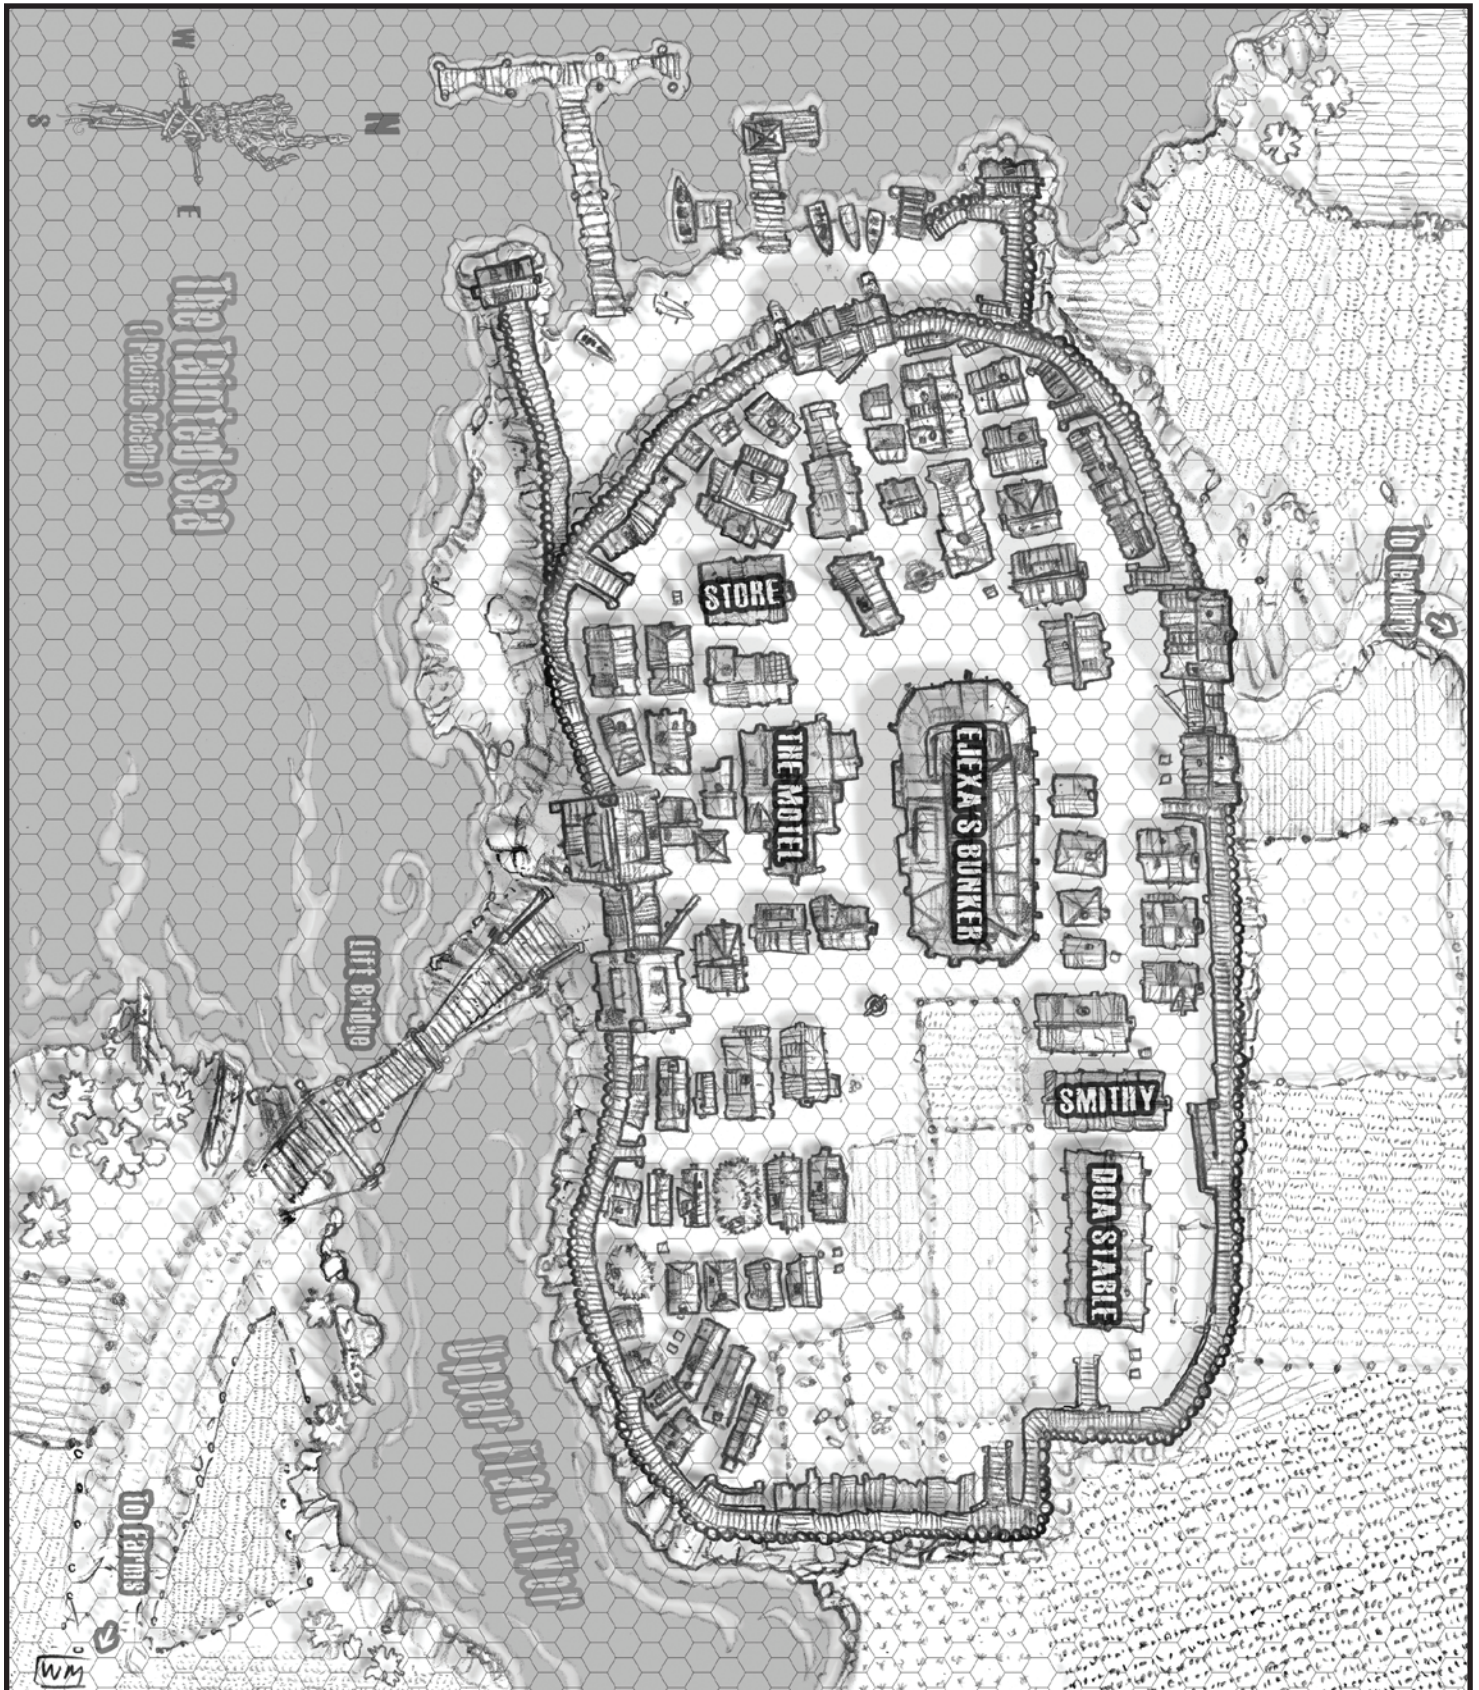

- 23 Administration Tower
- 24 Cavalry Barracks
- 25 Gunnery Platform
- 26 South Portal
- 27 Neville Gate
- 28 People's Gate
- 29 Canal Gate
- 30 North Shore Gate
- 31 Fort Carte Blanche
- 32 Riverside Quay
- 33 Tentville Portal
- 34 People's Army Garrison
- 35 Liberty Iron Works
- 36 Oscar's Scrap and Supply
- 37 Hershey's Motel
- 38 Ghenna's Brothel
- 39 Waxell's Slave Depot
- 40 The Bohemian Inn
- 41 The Lax Hound
- 42 Trader's Guild Association Hall
- 43 Spotters XXX Club
- 44 Fairways Clinic
- 45 Travelers Oasis Pub
- 46 Wicca Lane Bar & Grill
- 47 All People's Cathedral
- 48 Kord's Casino & Spa
- 49 Community Center
- 50 High Road Hotel & Bar
- 51 Eros Lounge
- 52 Salvager's Pub
- 53 Sky Marshal's Bar
- 54 Trader's Inn
- 55 Polly's Saloon
- 56 Waterside Salon
- 57 The New Wall
- 58 Bailout Bridge
- 59 Pander's Bridge
- 60 Vlad's Bridge
- 61 Liberty Bridge

Shipyard

Costaville-on-the-Water

Gate Tower

Promise Bay

Sandbarra

MAP CR-8: Banner Cove

1 hex = 5 meters

MAP CR-9: Dawn Cove

1 hex = 5 meters

Section of The Great Purity Wall

1 hex = 3 meters