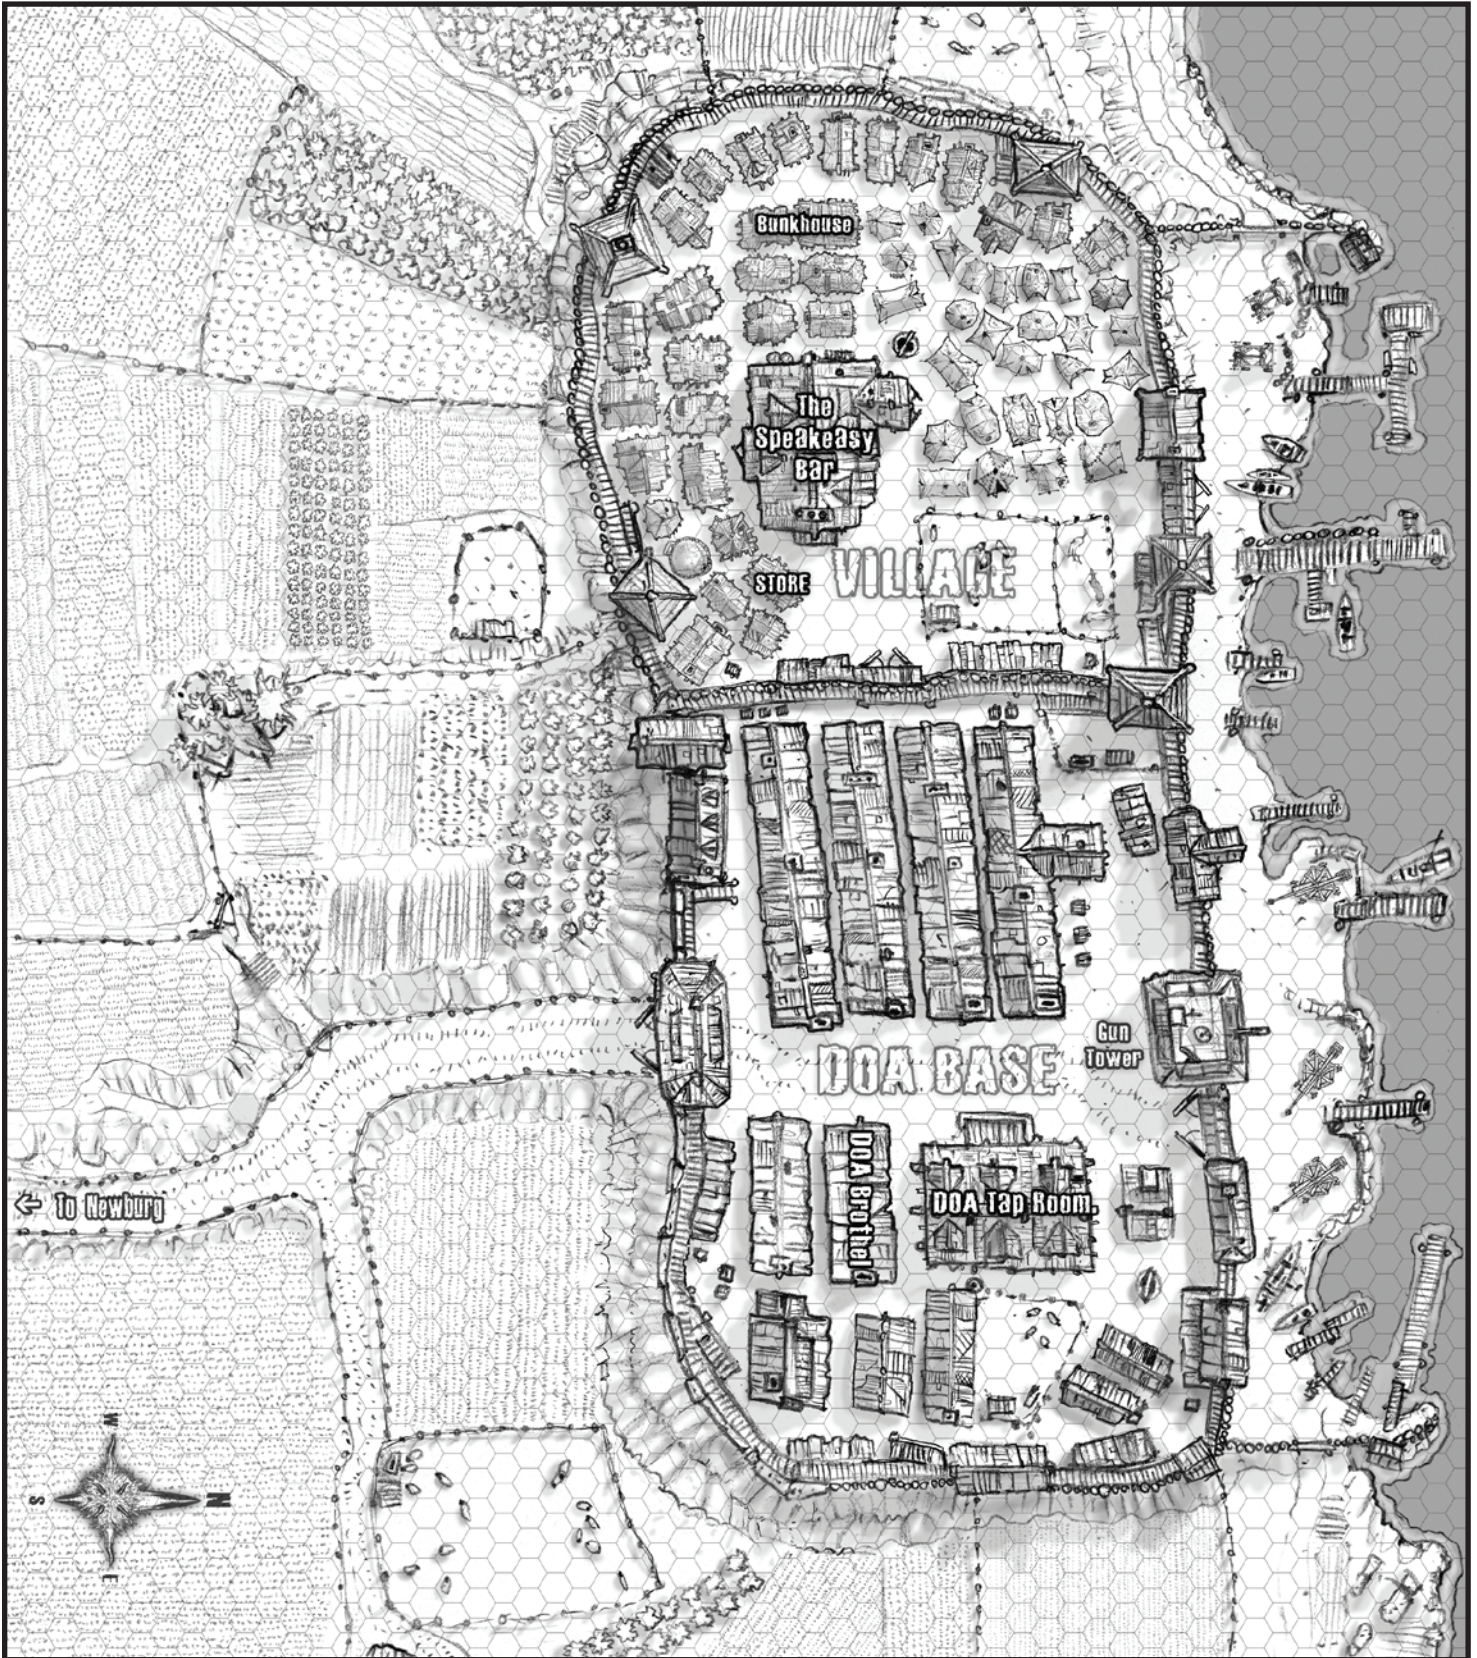

MAP CR-10: Hookville

1 hex = 5 meters

Newburg

Newburg Map Key

- | | | |
|---------------------------------|--------------------------------|----------------------|
| 1 Dominion House | 26 Leather works | 52 Zundor's Manor |
| 2 Caledon House | 27 Dominion Ship yards | 53 Mackuth Castle |
| 3 Great Buttress | 28 Commercial Shipyards | 54 Shang's Keep |
| 4 South Turret | 29 Amber Coliseum | 55 Firehart Fortress |
| 5 Bentolli's Castle | 30 Higgin Repair Shop | 56 Docko Keep |
| 6 Hopper's Tower | 31 Dressies' Computer Service | 57 Fort Skullburn |
| 7 Drezwath's Tower | 32 Calipers Robotics | 58 Fort Jove |
| 8 Kachmoot's Spire | 33 Captain Sulza's Brothel | 59 Hollybarb Castle |
| 9 Greda's Gate | 34 Dominion Recruiting Station | 60 Dominion Prison |
| 10 Dominion Military College | 35 Newburg University | 61 Gun keep |
| 11 Dominion Artifact Depository | 36 Skimpies Inn | 62 Great Fort |
| 12 Dominion Research Office | 37 Norwestern Motel | 63 River Fort |
| 13 Dominion Warehouse One | 38 Katies Inn and Brothel | 64 The Aerodrome |
| 14 Dominion Warehouse Two | 39 Mongolias Hotel & Saloon | 65 Bower Gate |
| 15 Dominion Kennels | 40 O'Tunner's Inn | 66 Powder Base |
| 16 Black Manor | 41 Tekkata's Motel | |
| 17 Bayview Tower | 42 Chateau Citrone | |
| 18 Evolution Institute | 43 The Villa Grande | |
| 19 Court of the Dominion | 44 Generic Bar | |
| 20 Antenna Pinnacle | 45 Kinnaird's Cellar | |
| 21 Dominion Warehouse Three | 46 Skull-Pen Pub | |
| 22 Dominion Hospital | 47 Bondoux Bar | |
| 23 Newburg Slave Market | 48 Friscos Pub | |
| 24 Quepp's Hospital | 49 Gothicalla | |
| 25 Iron Works | 50 The Silver Drake | |
| | 51 Fort Hydrax | |