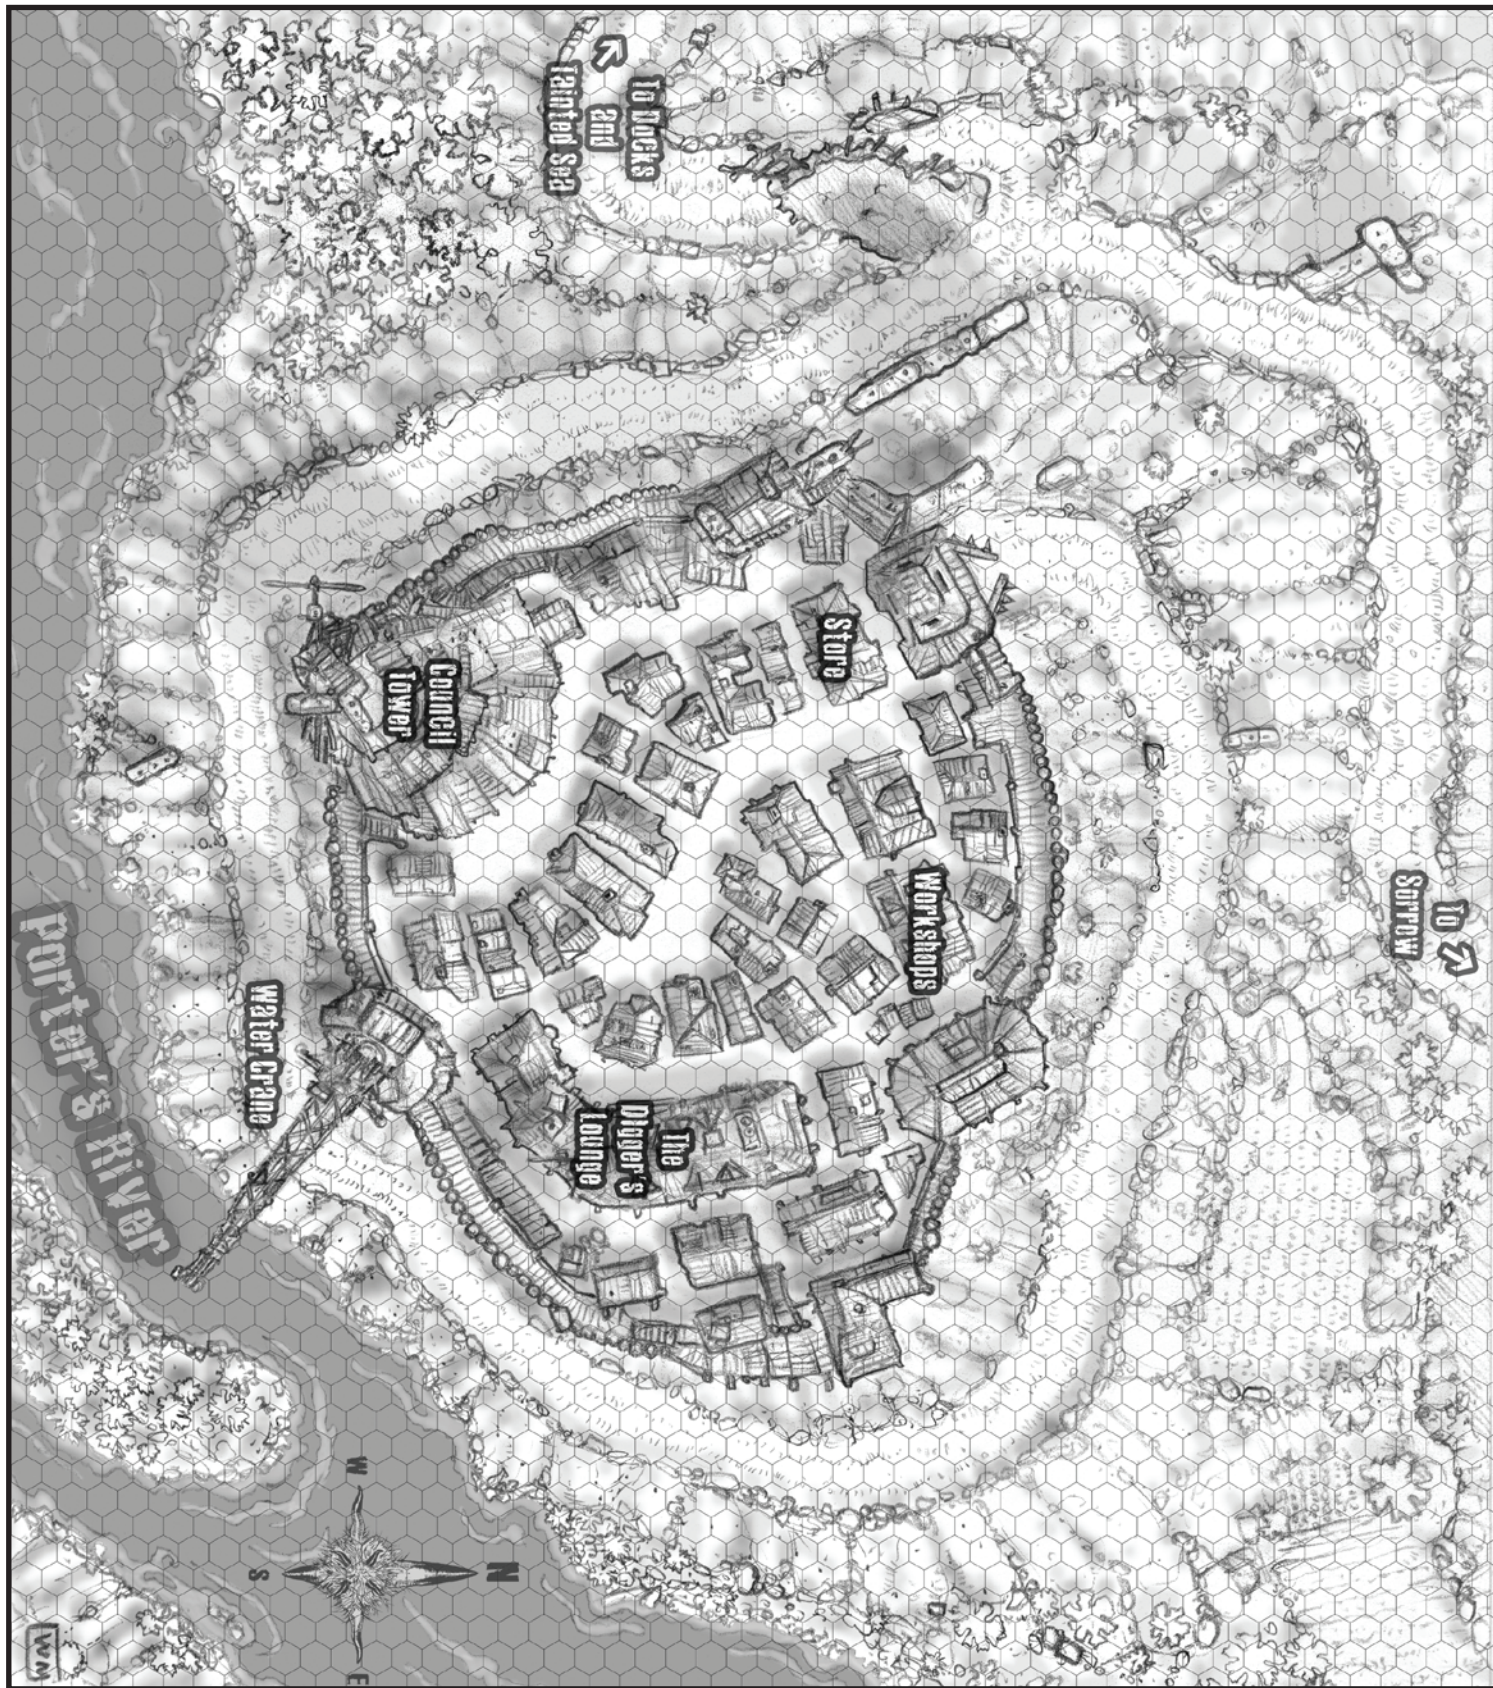

- 11 Fort Silo
- 12 Gatehold
- 13 Fort Sovereignty
- 14 Keef's Bunker
- 15 East Ramp Arch
- 16 Airship Port (Air traders Assoc.)

- 17 Independence Hall
- 18 Rosell Terrace
- 19 All People's Clock Tower
- 20 Overpass Treasury Tower
- 21 Freedom Dome
- 22 Elevator Tower

- 23 Administration Tower
- 24 Cavalry Barracks
- 25 Gunnery Platform
- 26 South Portal
- 27 Neville Gate
- 28 People's Gate
- 29 Canal Gate
- 30 North Shore Gate
- 31 Fort Carte Blanche
- 32 Riverside Quay
- 33 Tentville Portal
- 34 People's Army Garrison
- 35 Liberty Iron Works
- 36 Oscar's Scrap and Supply
- 37 Hershey's Motel
- 38 Ghenna's Brothel
- 39 Waxell's Slave Depot
- 40 The Bohemian Inn
- 41 The Lax Hound
- 42 Trader's Guild Association Hall
- 43 Spotters XXX Club
- 44 Fairways Clinic
- 45 Travelers Oasis Pub
- 46 Wicca Lane Bar & Grill
- 47 All People's Cathedral
- 48 Kord's Casino & Spa
- 49 Community Center
- 50 High Road Hotel & Bar
- 51 Eros Lounge
- 52 Salvager's Pub
- 53 Sky Marshal's Bar
- 54 Trader's Inn
- 55 Polly's Saloon
- 56 Waterside Salon
- 57 The New Wall
- 58 Bailout Bridge
- 59 Pander's Bridge
- 60 Vlad's Bridge
- 61 Liberty Bridge

North

WM 1 Hexagon = 25 meters

MAP CR-34: Rusted Hulk, Cargo Decks 1, 2 and 3

1 space = 25 meters

MAP CR-36: Safe Port

1 hex = 5 meters

MAP CR-4: Sandbarra
1 hex = 5 meters

MAP CR-5: Sea Home