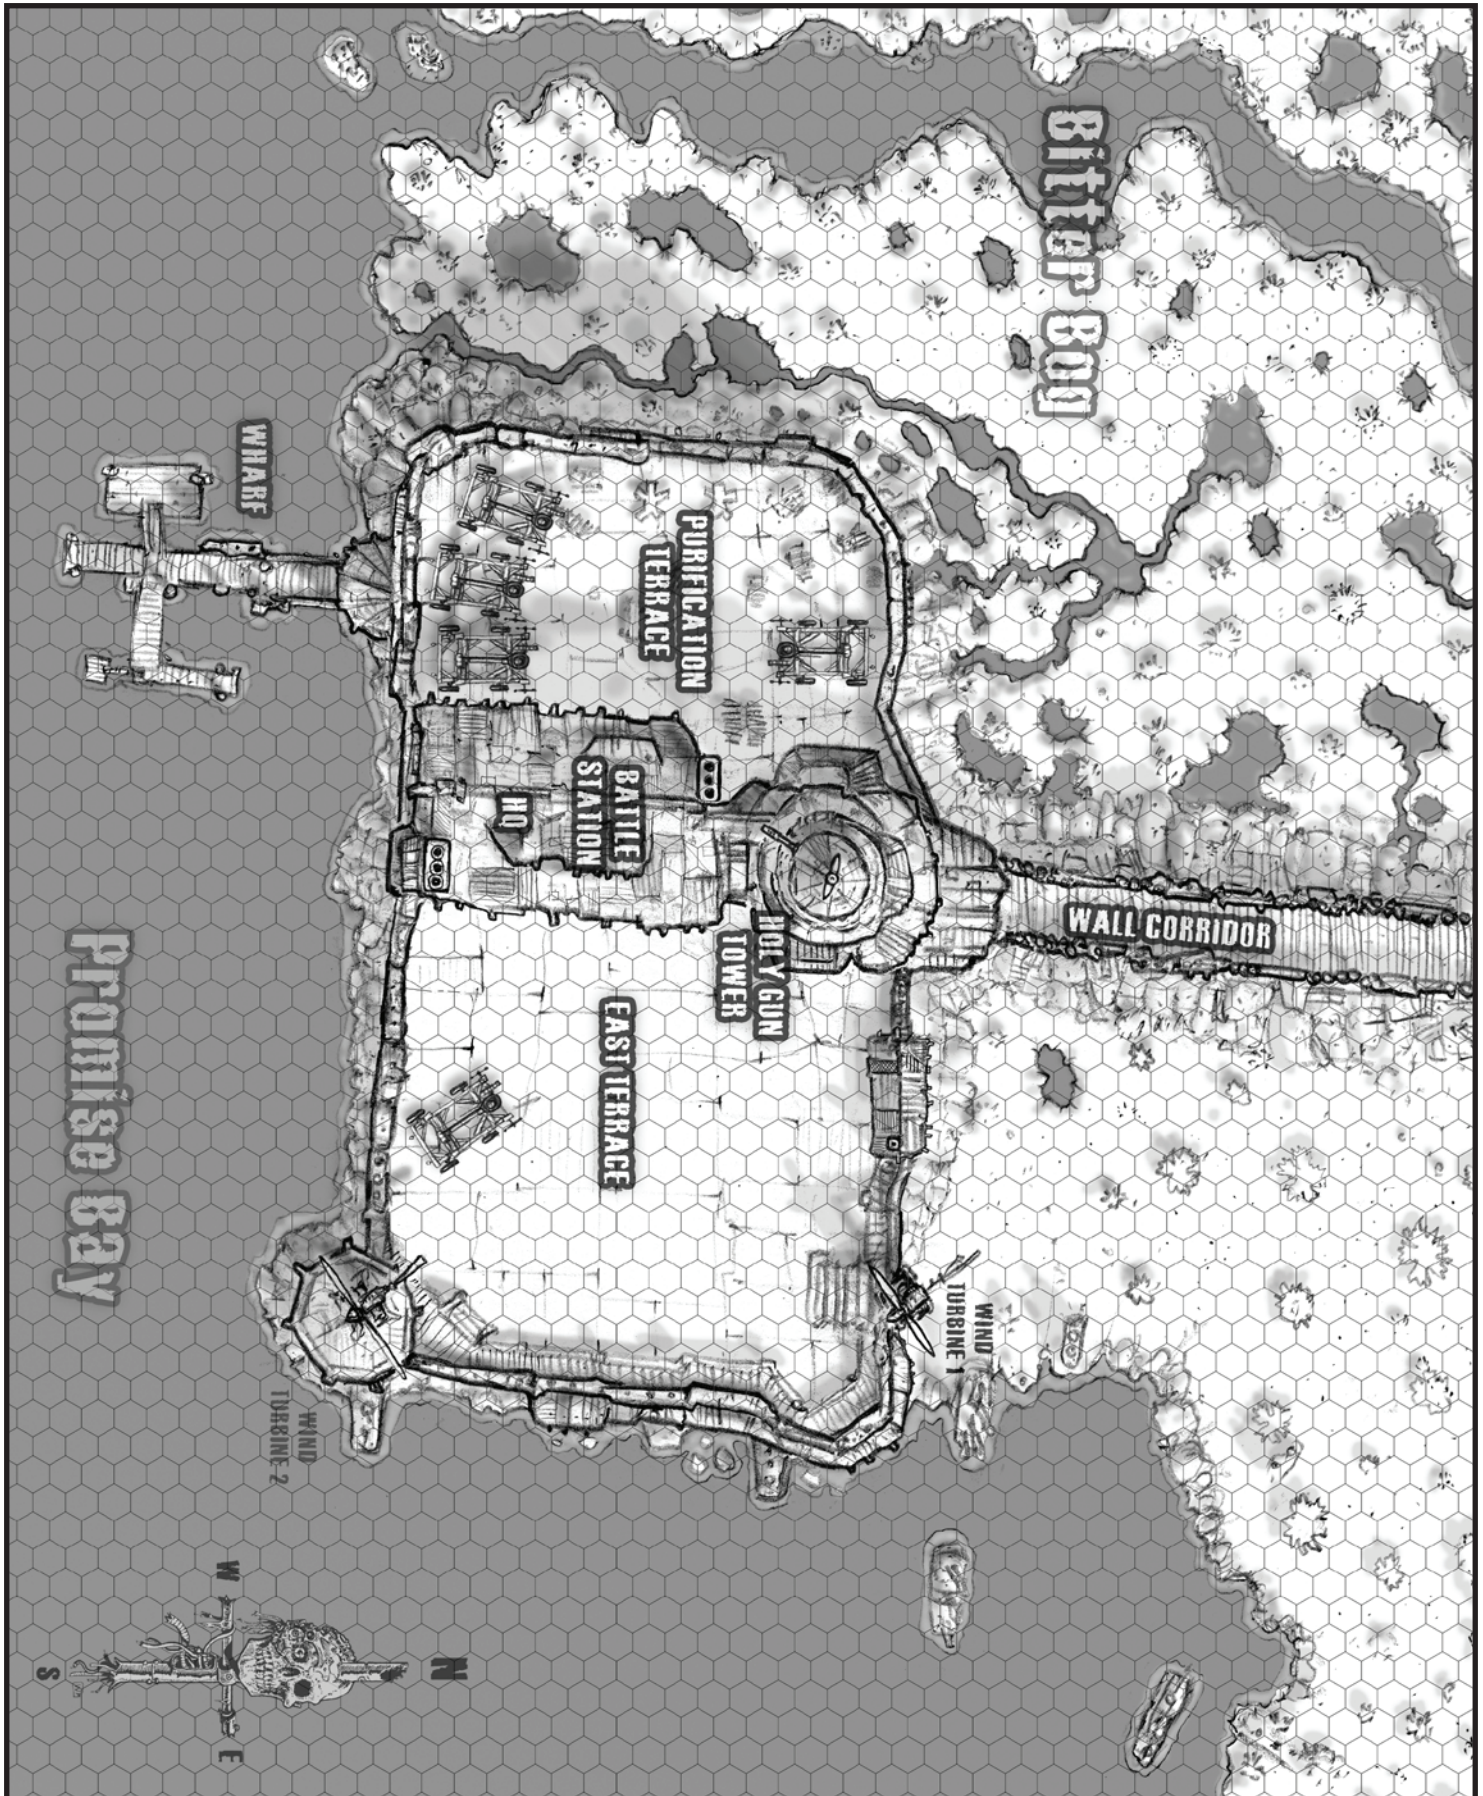

MAP CR-27: Witch Burn

1 hex = 5 meters