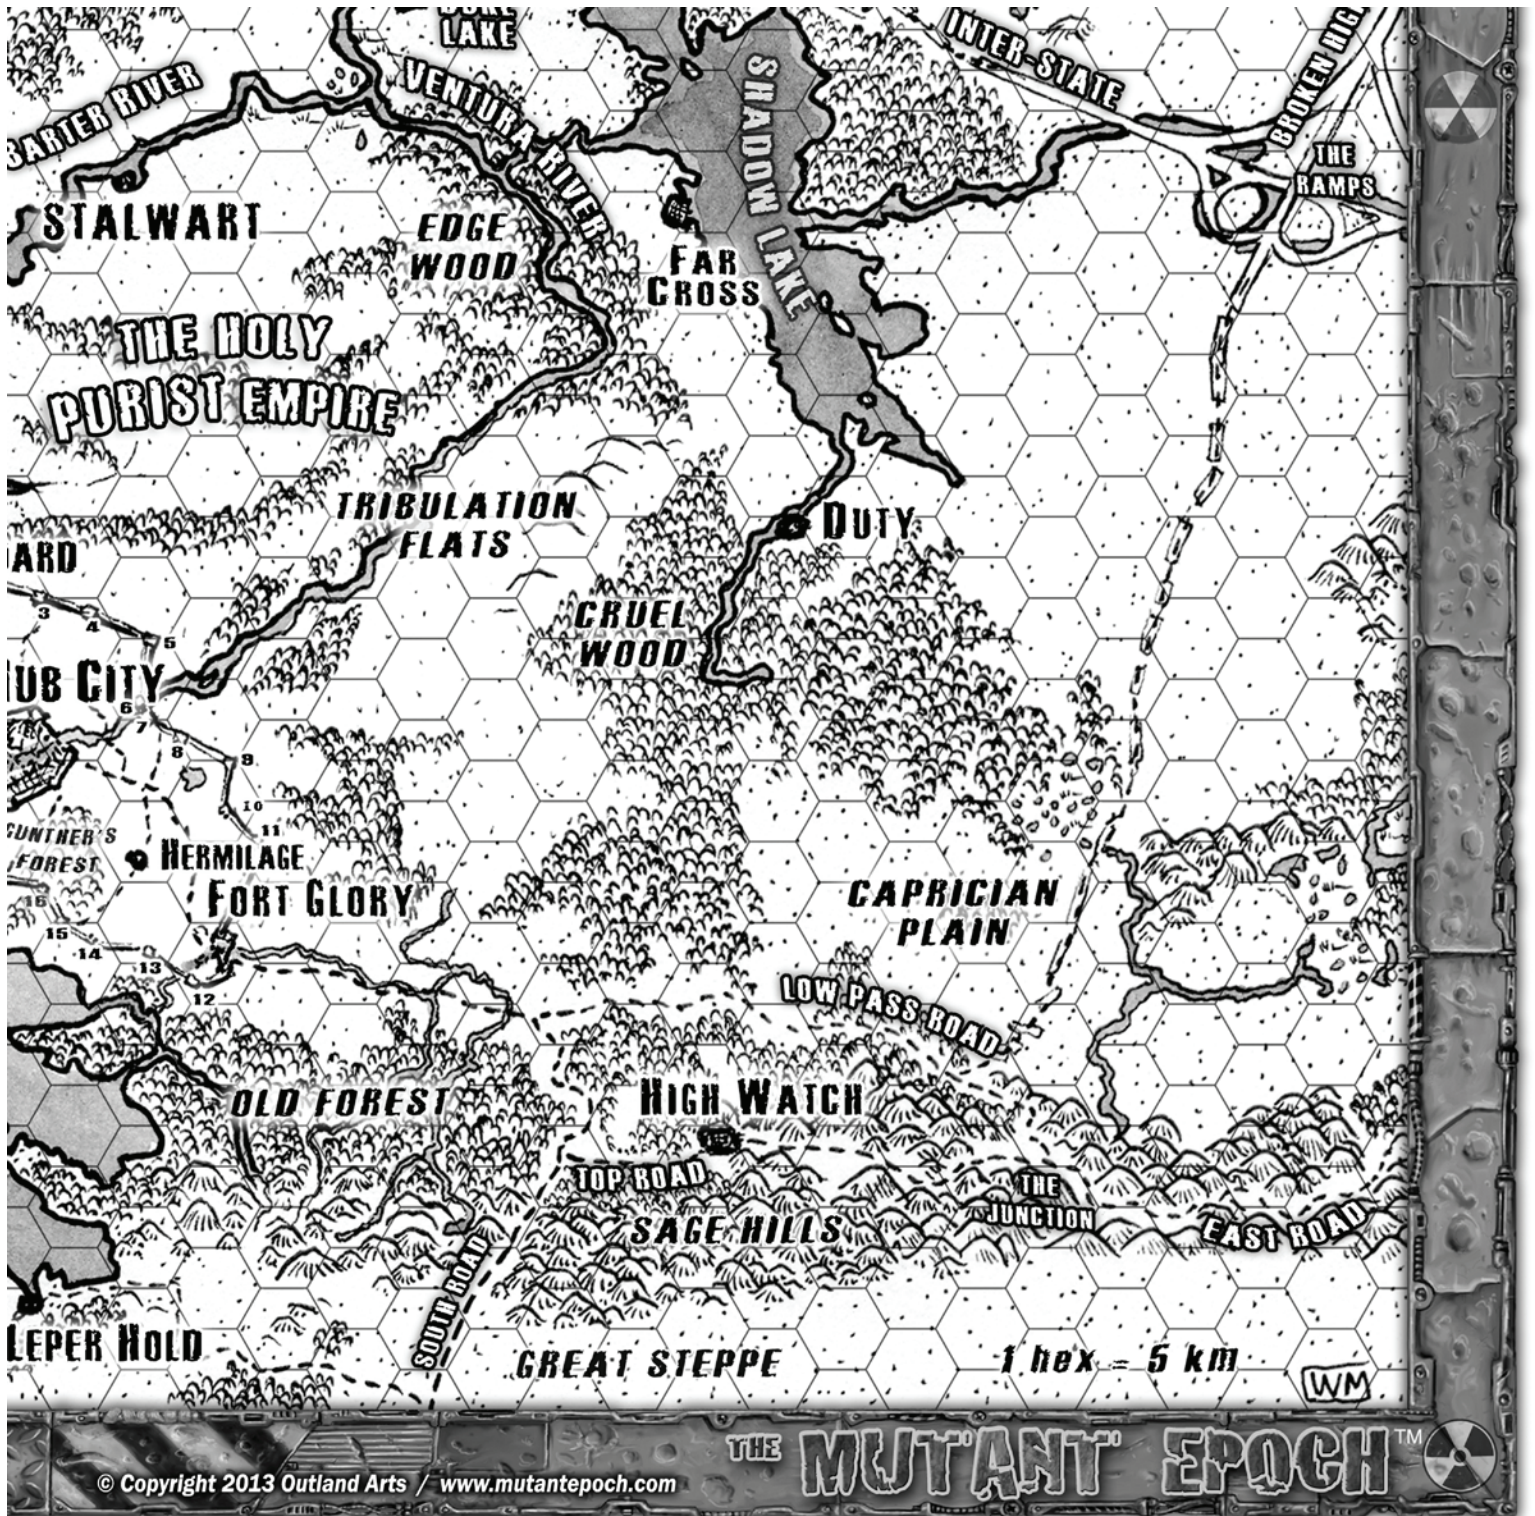

The Crossroads Region

THE **MUTANT EPOCH**
TABLETOP ADVENTURE ROLE-PLAYING GAME

The Crossroads Region

THE **MUTANT EPOCH**
TABLETOP ADVENTURE ROLE-PLAYING GAME

Color Regional Map 9 sheet print and tile

Upper Left

Bottom Right

Ink Regional Map 4 sheet print and tile

Top Left

Ink Regional Map 4 sheet print and tile

Top Right

Ink Regional Map 4 sheet print and tile

Bottom Left

Ink Regional Map 4 sheet print and tile

Bottom Right

Ink Regional Map 9 sheet print and tile

Upper Left

Crossroads Region

Ink Regional Map 9 sheet print and tile

Upper Middle

Ink Regional Map 9 sheet print and tile

Upper Right