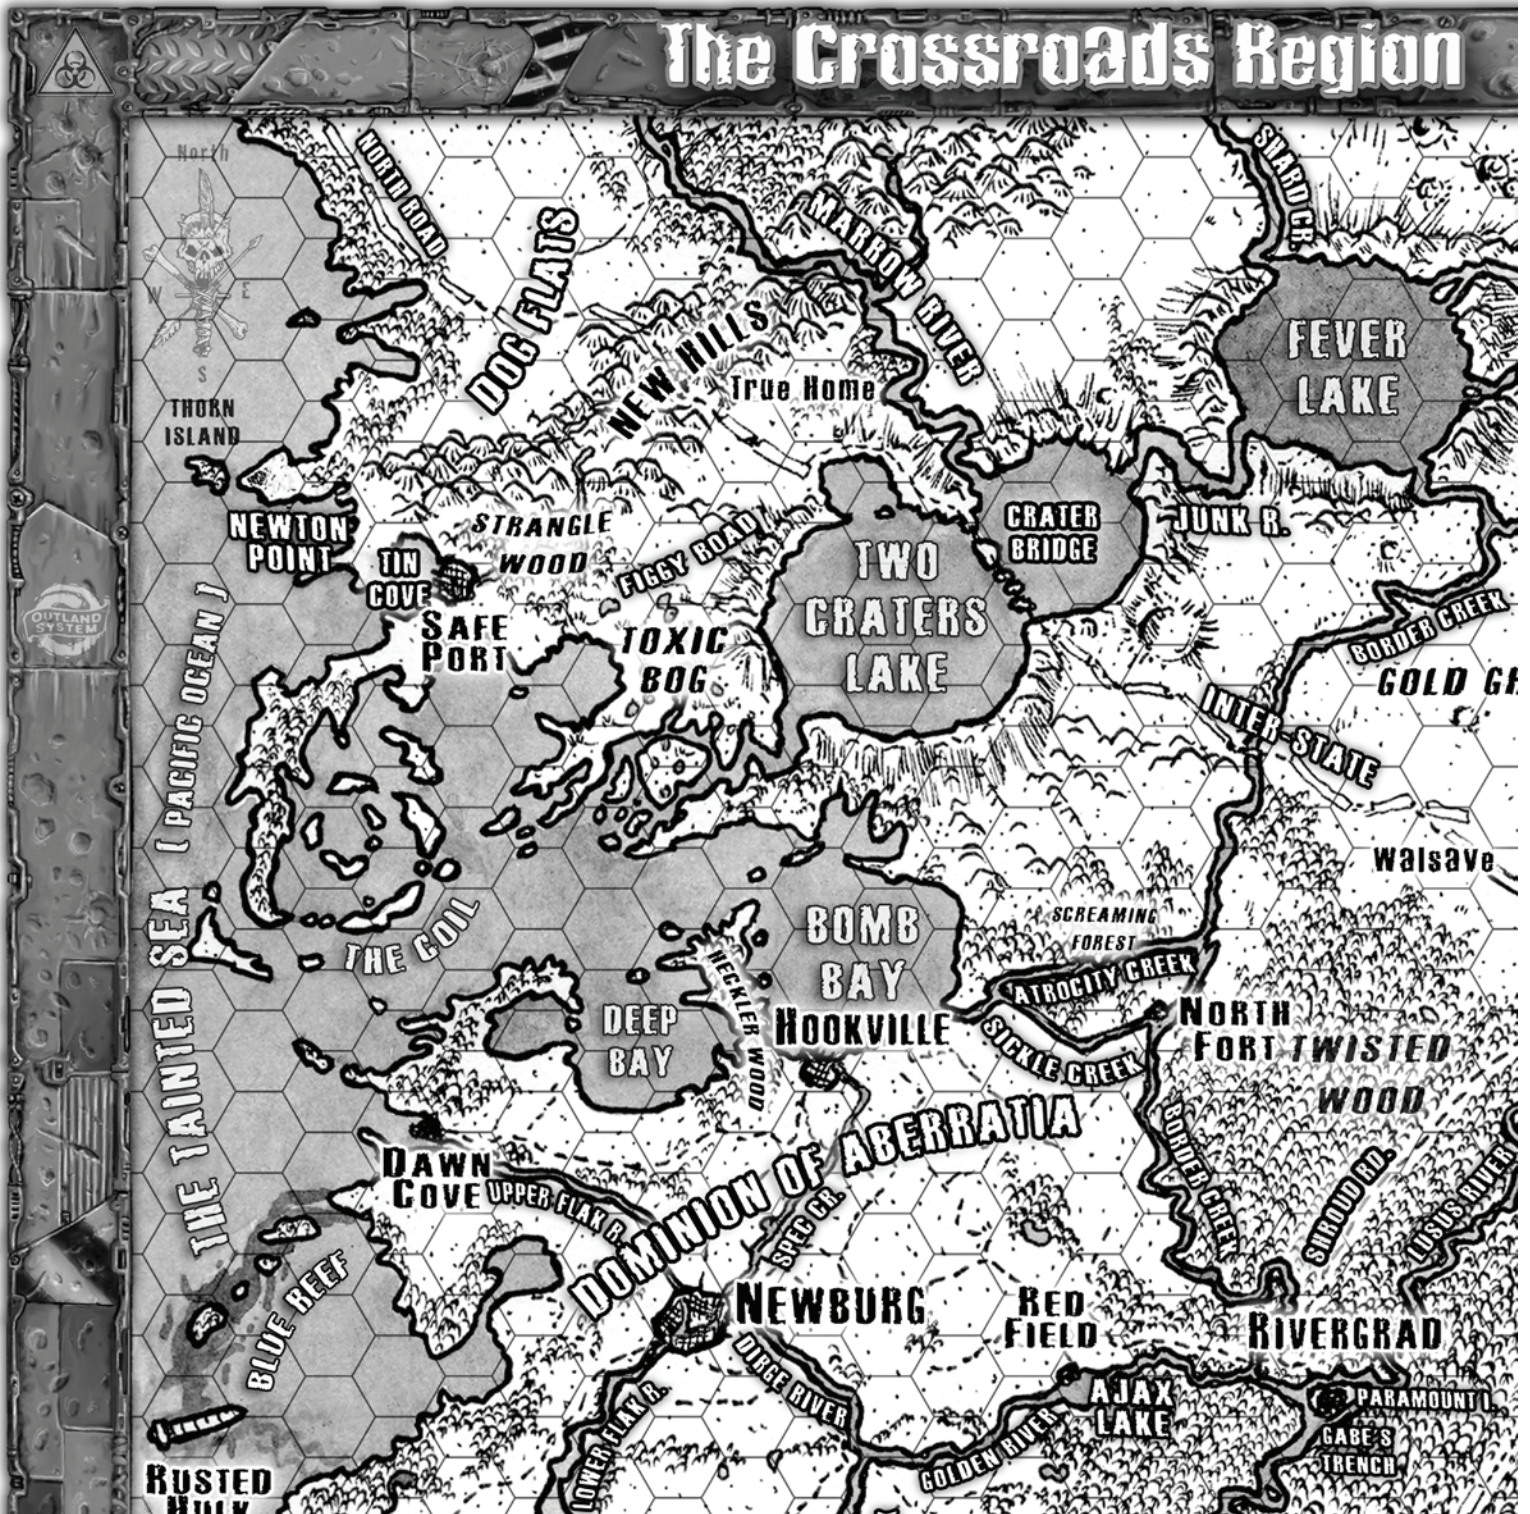

Ink Regional Map 4 sheet print and tile

Top Left