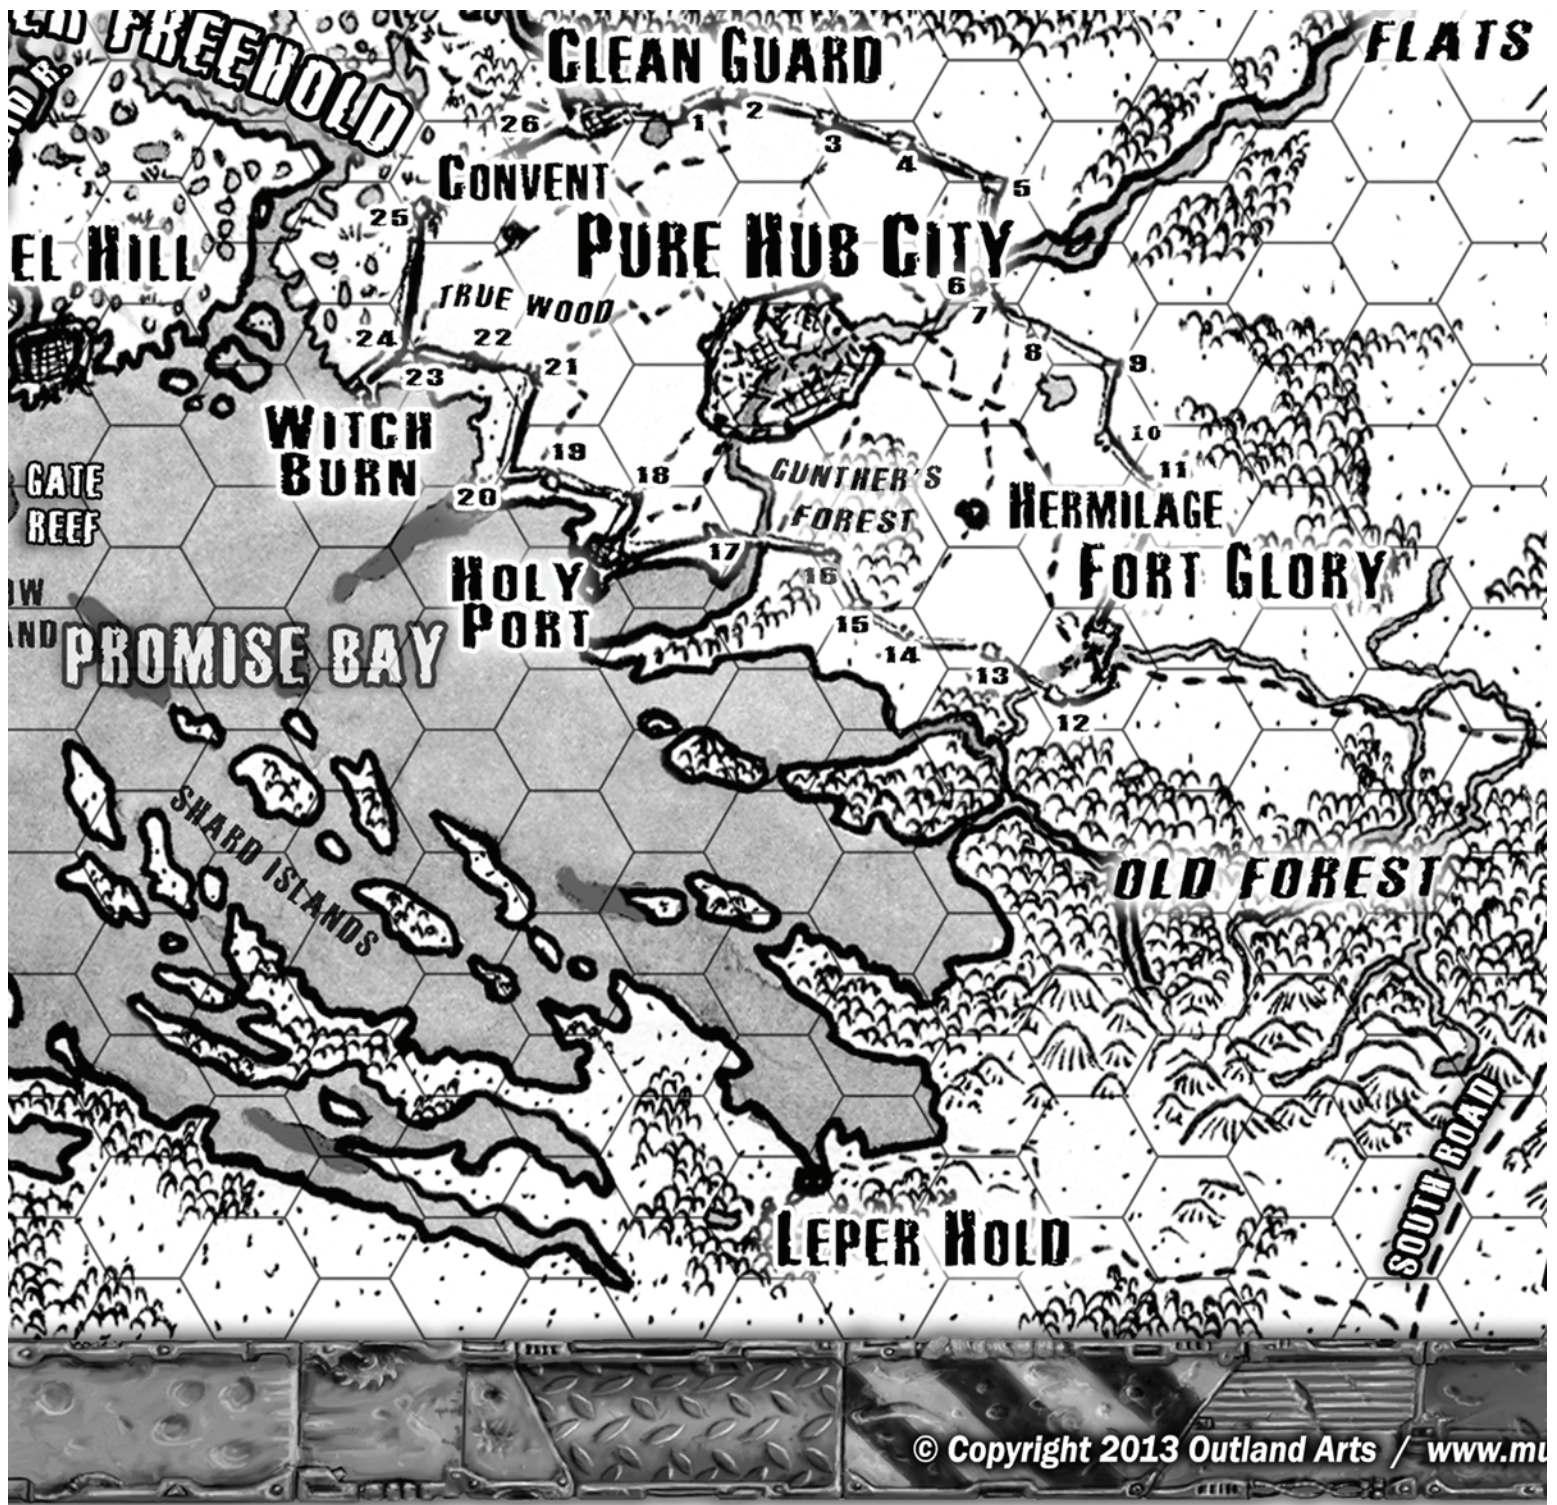

Ink Regional Map 9 sheet print and tile

Bottom Middle