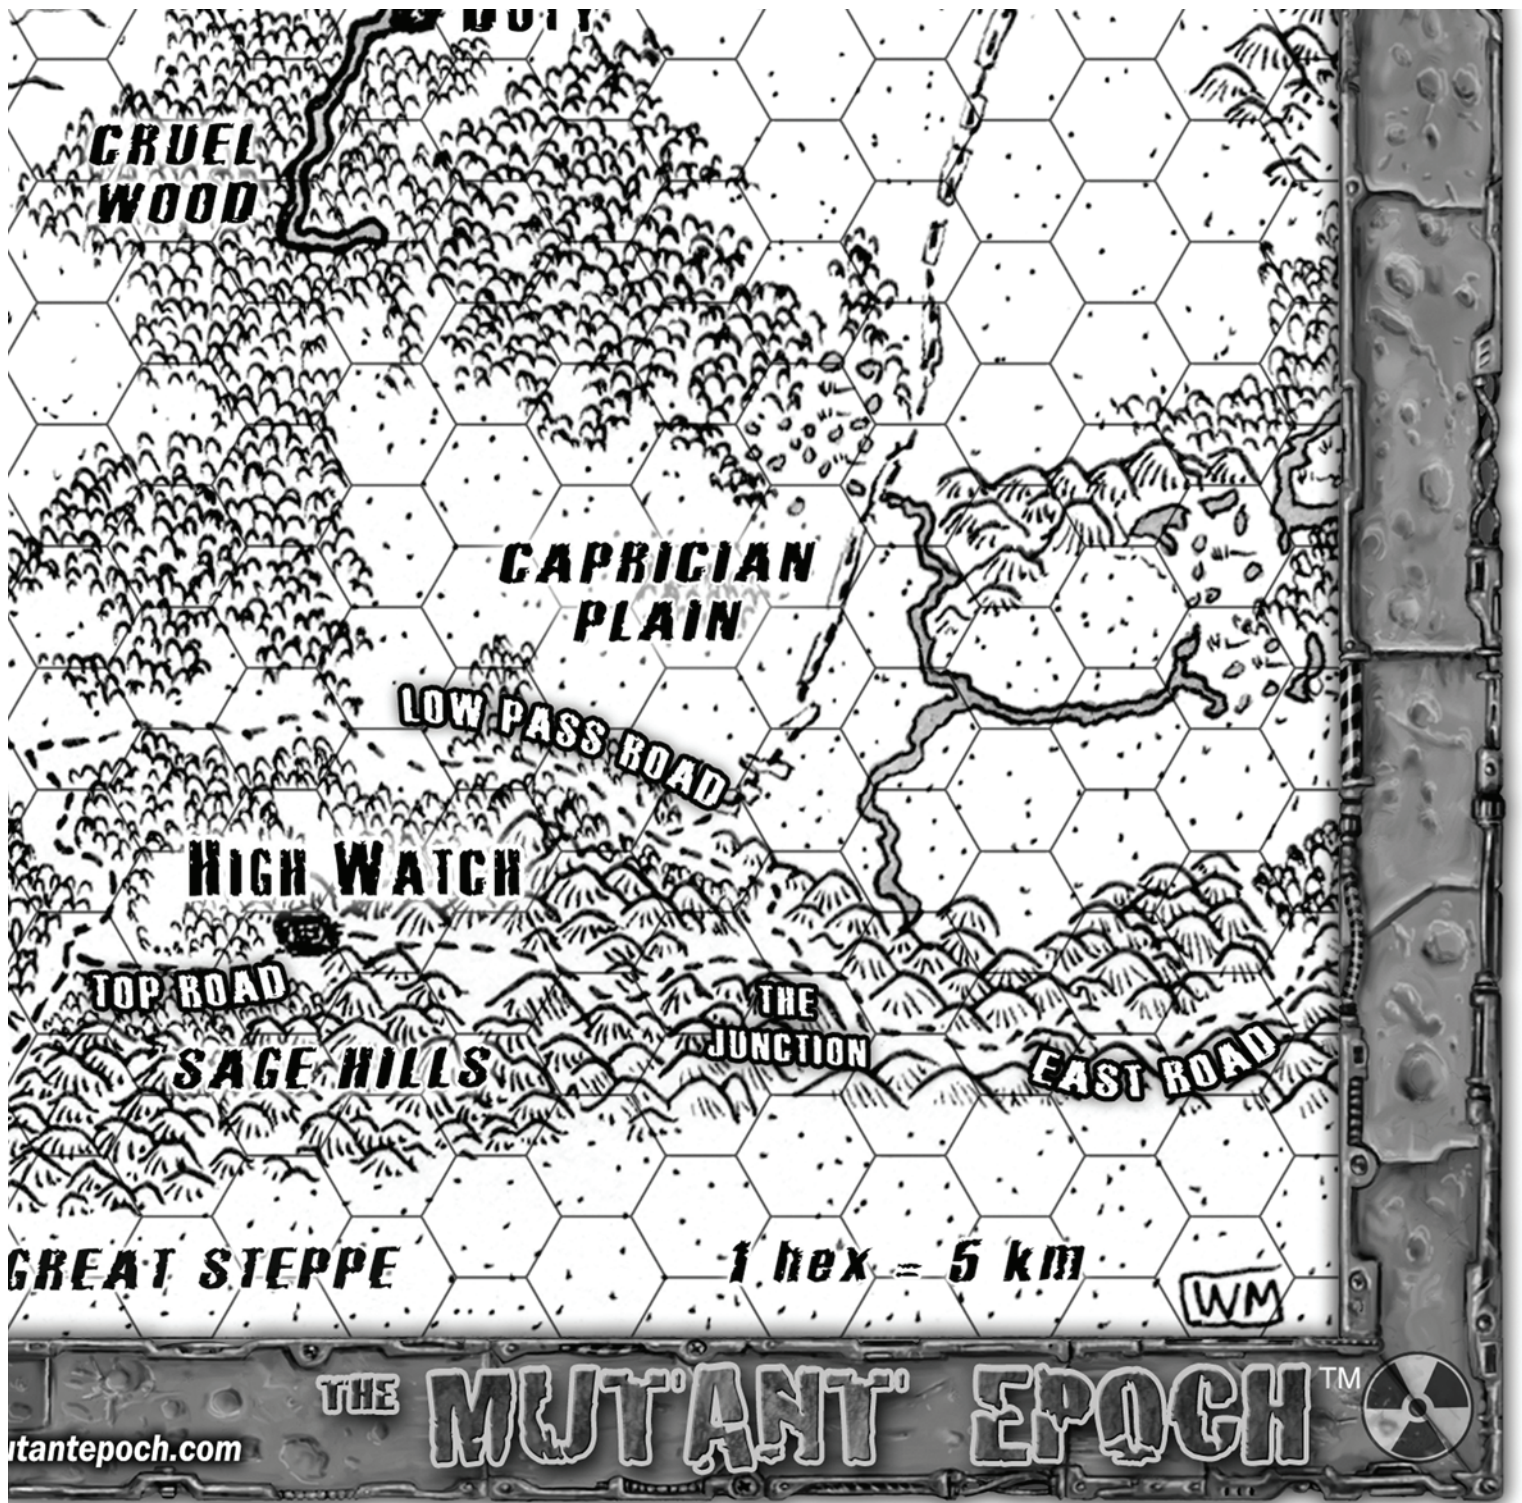

Ink Regional Map 9 sheet print and tile

Bottom Right