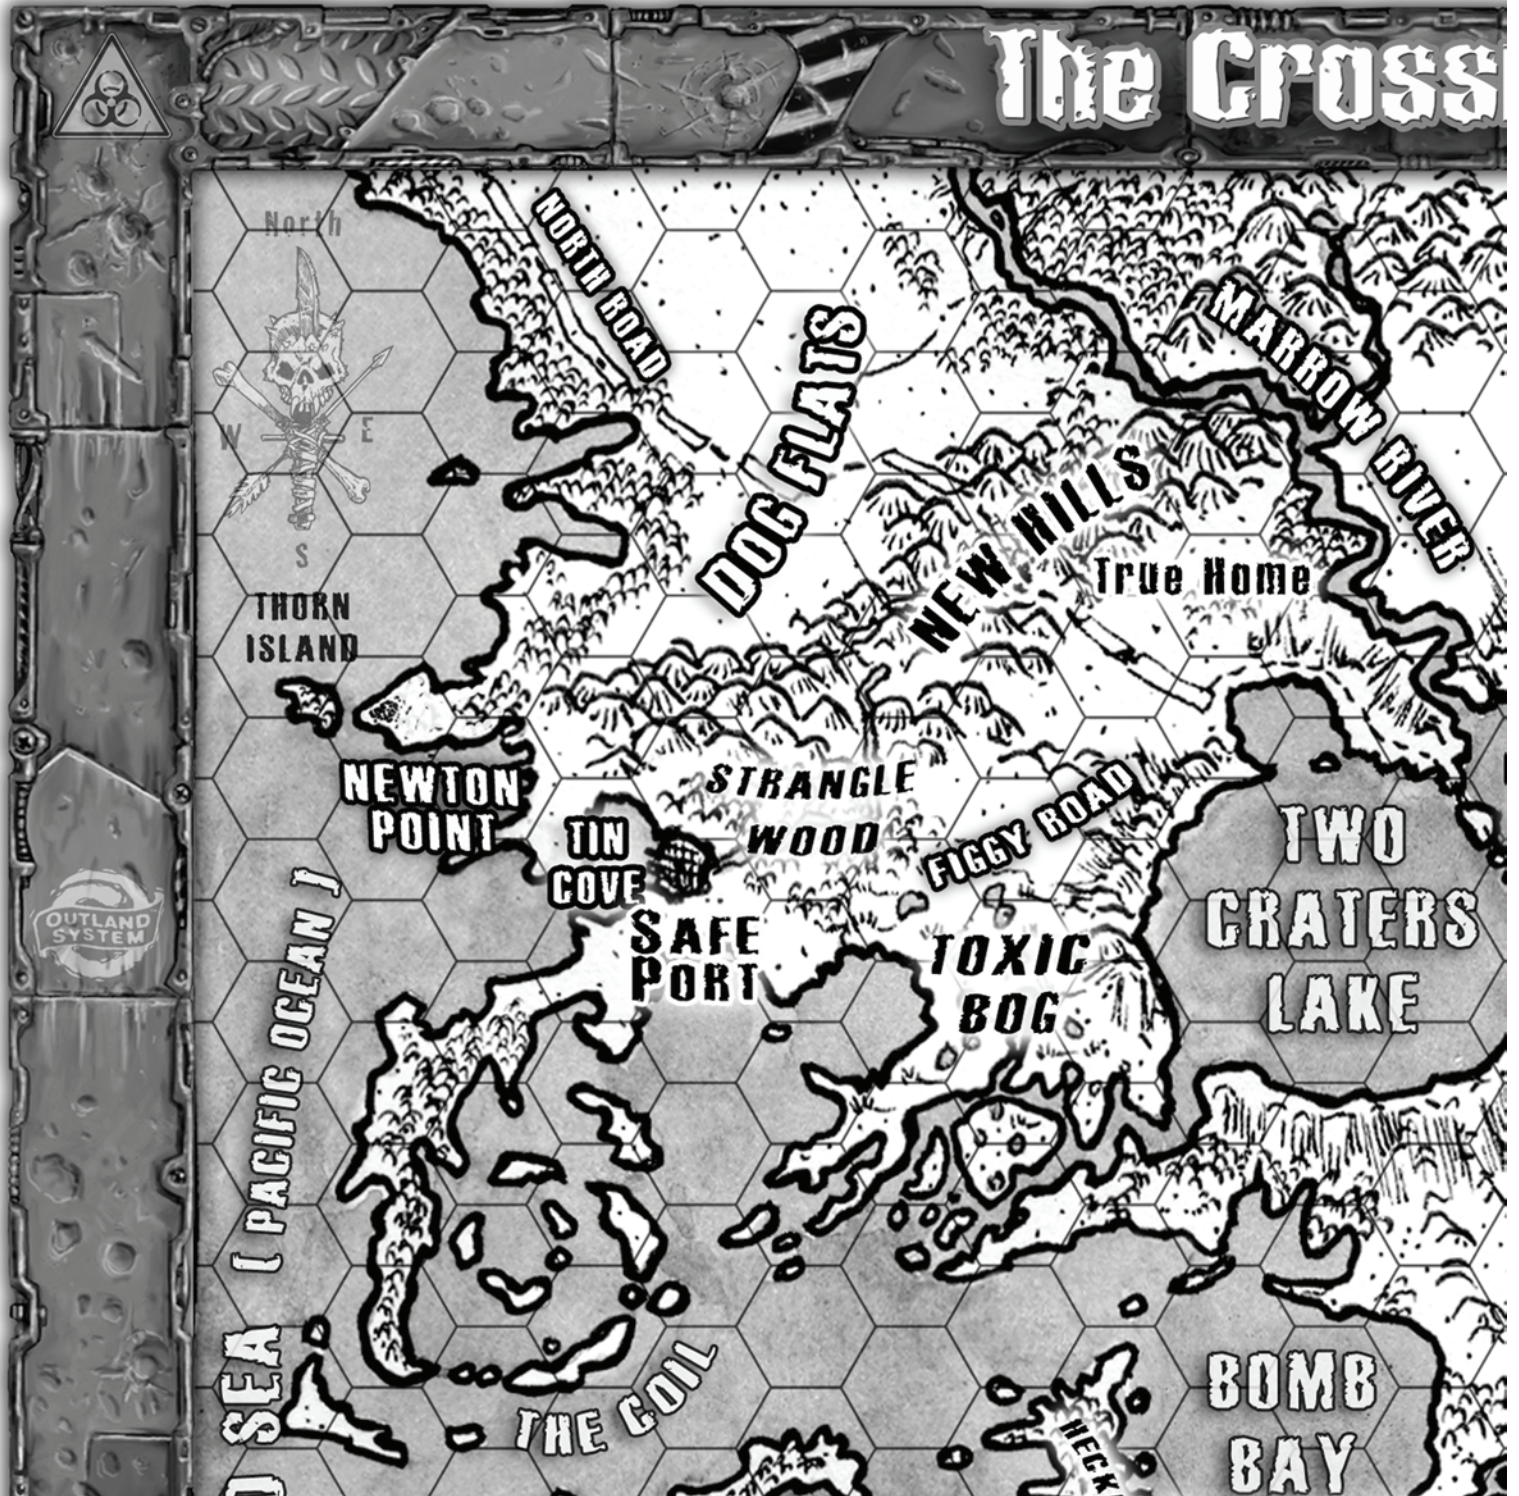

Ink Regional Map 9 sheet print and tile

Upper Left