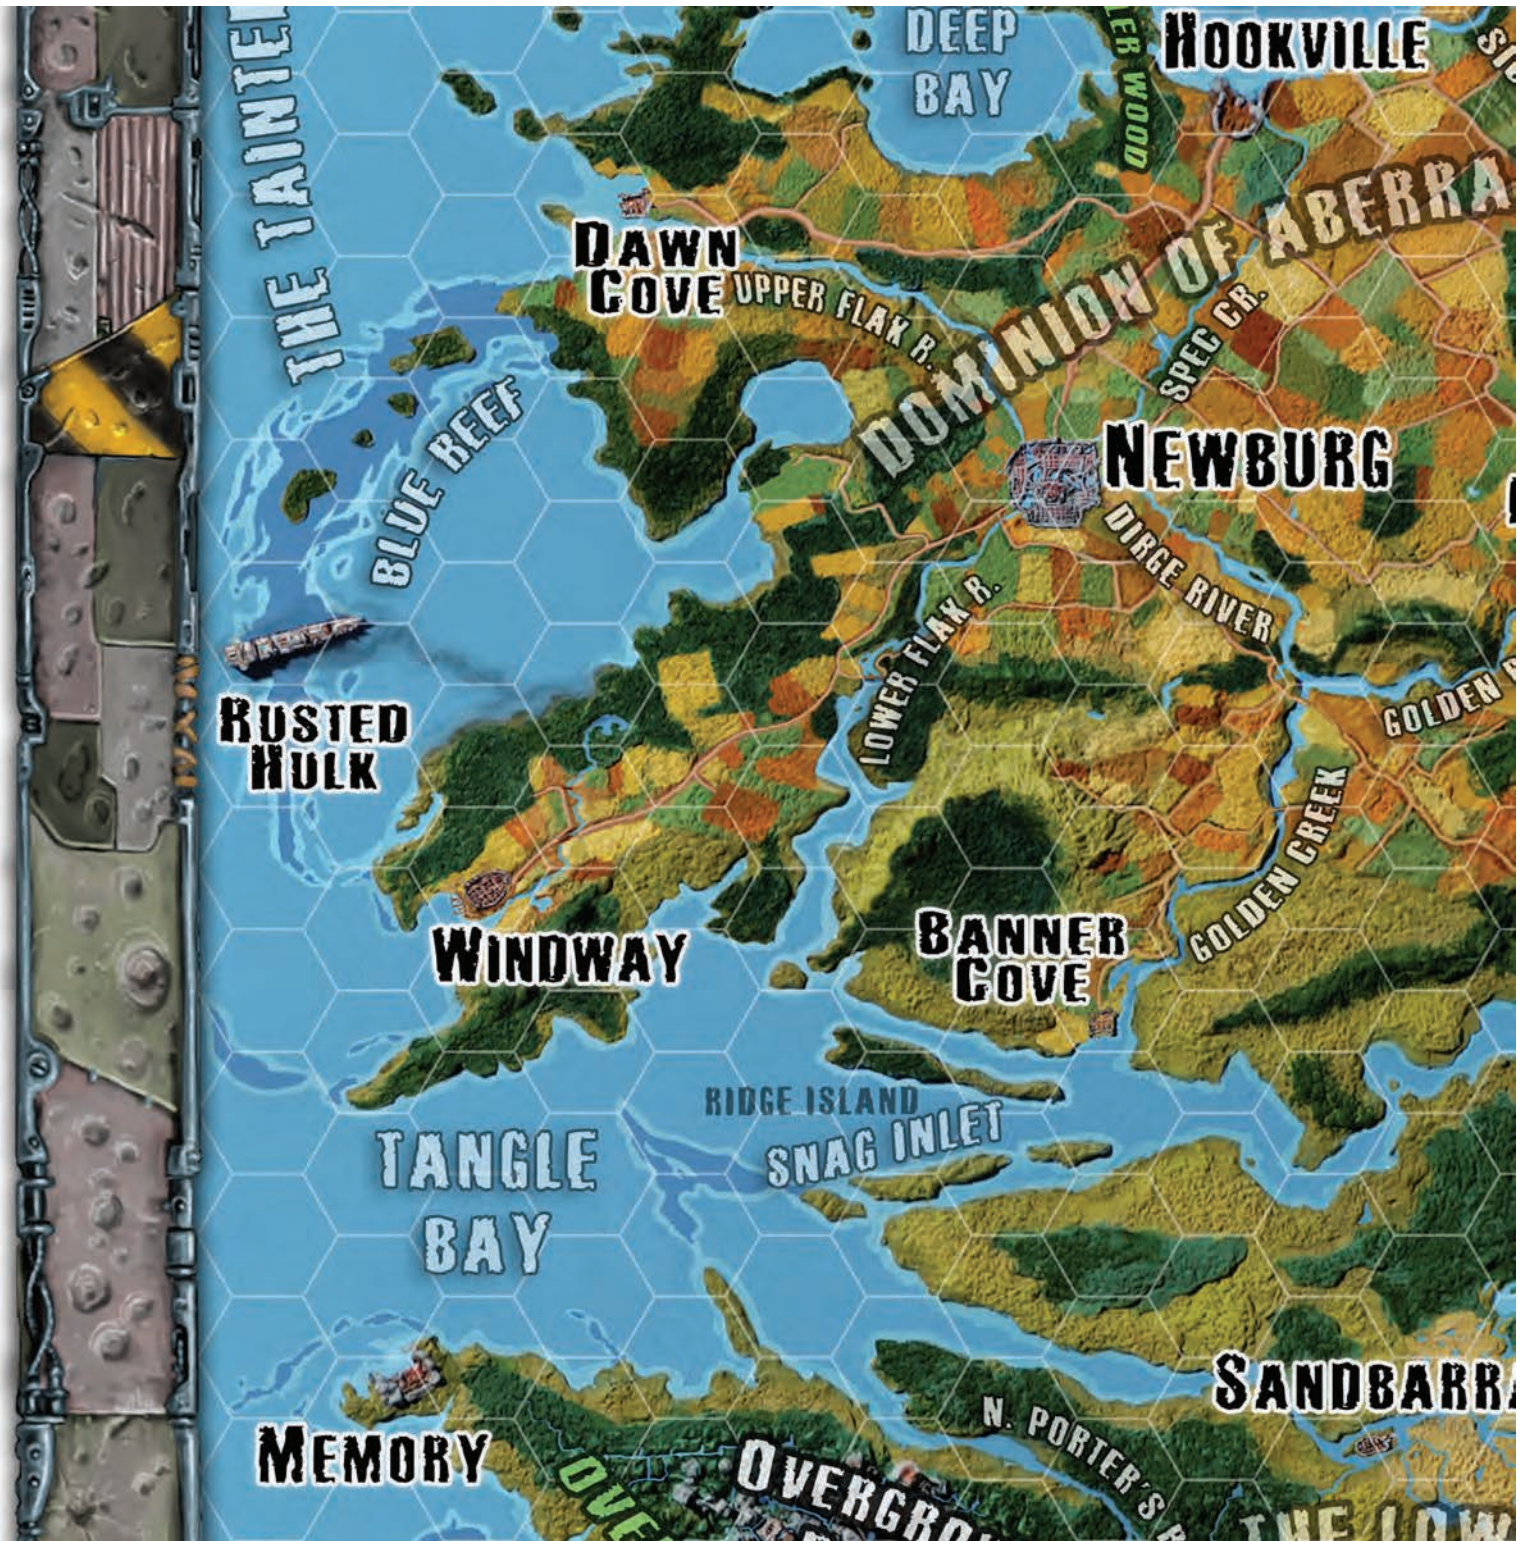

The Crossroads Region

THE **MUTANT EPOCH**
TABLETOP ADVENTURE ROLE-PLAYING GAME

The Crossroads Region

THE **MUTANT EPOCH**
TABLETOP ADVENTURE ROLE-PLAYING GAME

Color Regional Map 9 sheet print and tile

Upper Left

Crossroads Region

Color Regional Map 9 sheet print and tile

Upper Middle

Color Regional Map 9 sheet print and tile

Upper Right

Color Regional Map 9 sheet print and tile

Middle Left

Color Regional Map 9 sheet print and tile

Middle Middle

Color Regional Map 9 sheet print and tile

Middle Right

Color Regional Map 9 sheet print and tile

Bottom Left

Color Regional Map 9 sheet print and tile

Bottom Middle

Color Regional Map 9 sheet print and tile

Bottom Right

Ink Regional Map 4 sheet print and tile

Top Left

Ink Regional Map 4 sheet print and tile

Top Right

Ink Regional Map 4 sheet print and tile

Bottom Left

Ink Regional Map 4 sheet print and tile